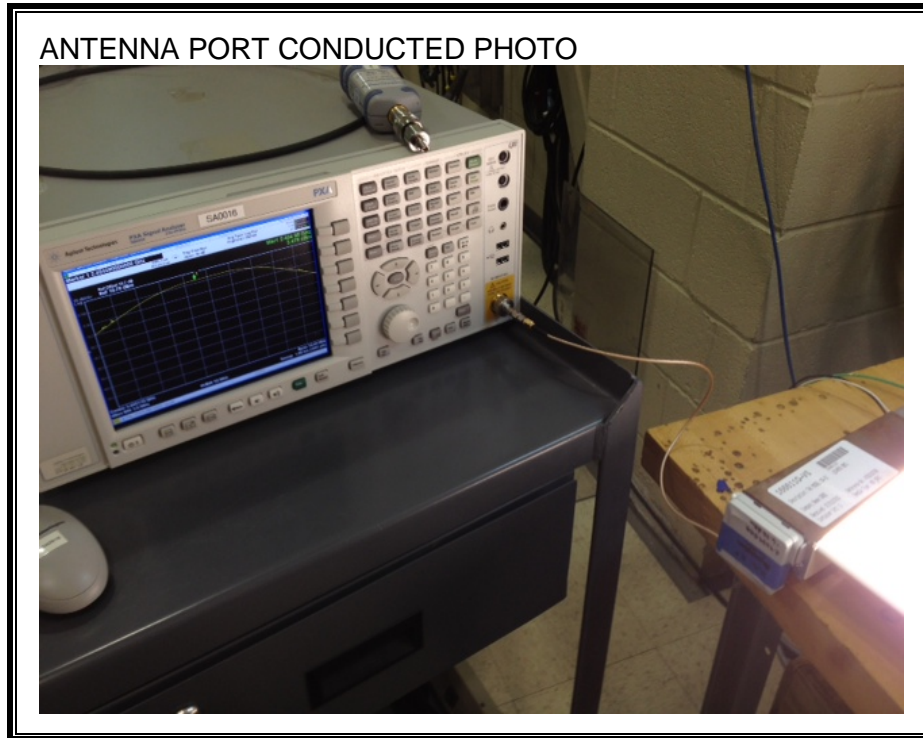

### ANTENNA PORT CONDUCTED RF MEASUREMENT SETUP

**RADIATED RF MEASUREMENT SETUP (BELOW 1 GHz)**

**RADIATED RF MEASUREMENT SETUP (ABOVE 1 GHz)**

**RADIATED EMISSIONS – X ORIENTATION**

**RADIATED EMISSIONS – Y ORIENTATION**

**RADIATED EMISSIONS – Z ORIENTATION**

**POWERLINE CONDUCTED EMISSIONS MEASUREMENT SETUP**

**END OF DOCUMENT**