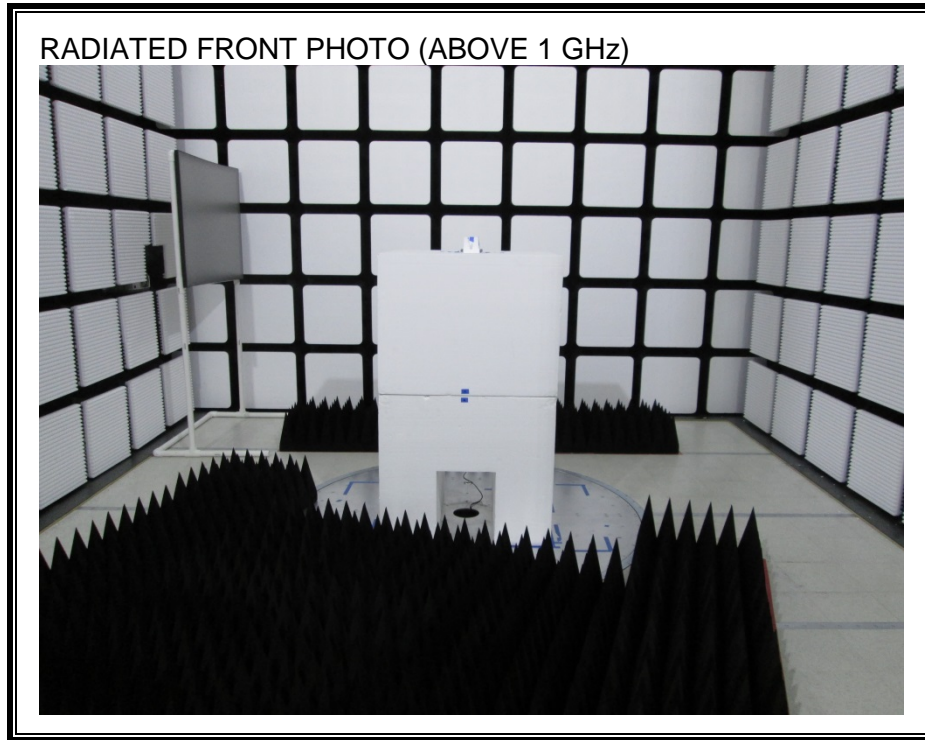

SETUP PHOTOS

ANTENNA PORT CONDUCTED RF MEASUREMENT SETUP

RADIATED RF MEASUREMENT SETUP (BELOW 1 GHz)

RADIATED RF MEASUREMENT SETUP (ABOVE 1 GHz)

RADIATED BACK PHOTO (ABOVE 1 GHz)

POWERLINE CONDUCTED EMISSIONS MEASUREMENT SETUP