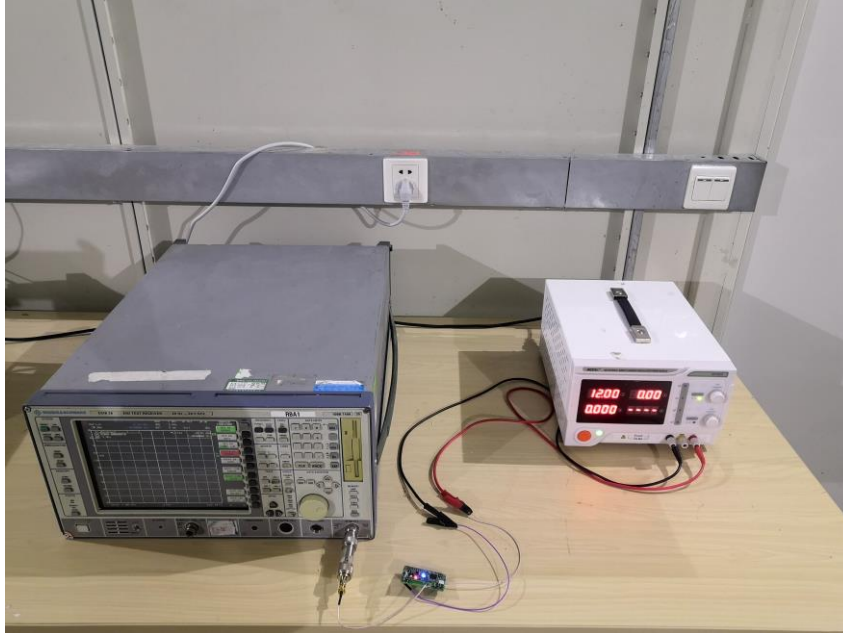

EXHIBIT C - TEST SETUP PHOTOGRAPHS

Wireless Wall Controls

Model Number: CSC-CWD-UNVN-XX, CSC-CWS-UNVN-XX, CSC-CCD-UNVN-XX

ANTENNA PORT Conducted

Conducted Emissions (Front View)

Conducted Emissions (Side View)

Radiated Emissions (Below 1GHz)

Radiated Emissions (Above 1GHz)