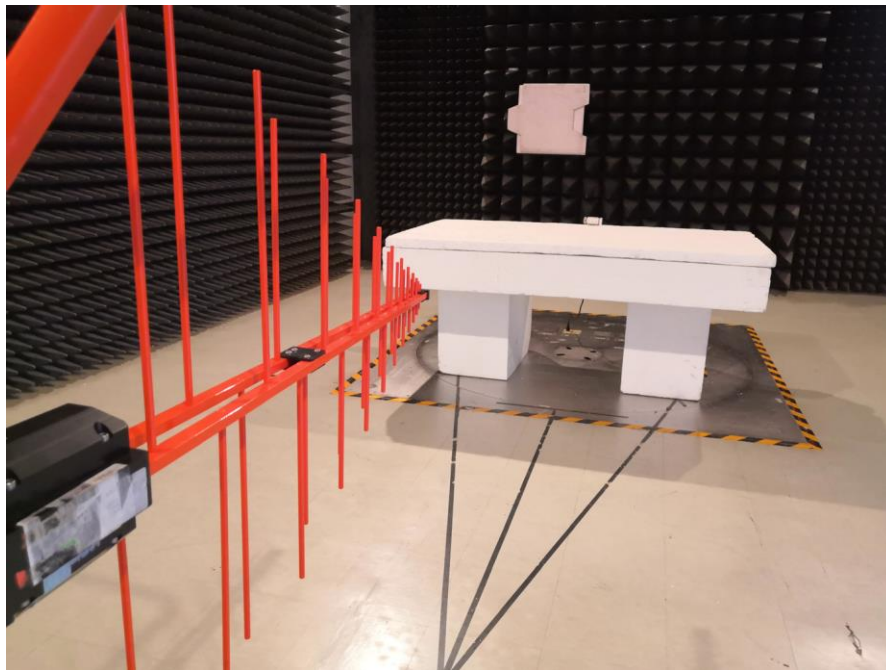

EXHIBIT C - TEST SETUP PHOTOGRAPHS

Wireless Wall Controls

Model Number: CSC-CWD-UNVN-XX, CSC-CWS-UNVN-XX, CSC-CCD-UNVN-XX

ANTENNA PORT Conducted

Conducted Emissions (Front View)

Conducted Emissions (Side View)

Radiated Emissions (Below 1GHz)

Radiated Emissions (Above 1GHz)