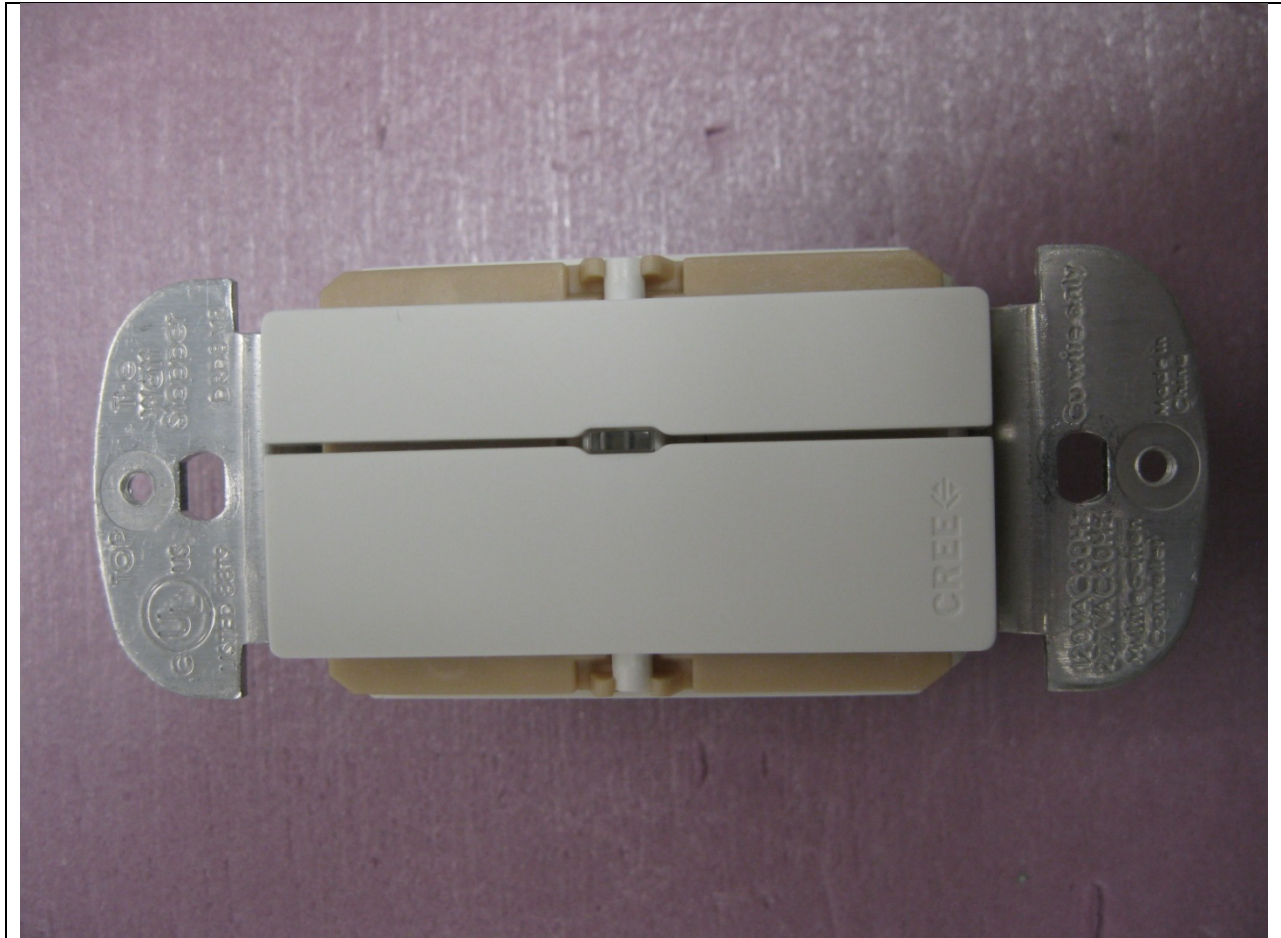

**WALL SWITCH – EXTERNAL PHOTOS**

**MODEL NUMBER: CWD-CWC-WH, CWS-CWC-WH**

**FCC ID: 2ACQ6-CWC  
IC ID: 11481A-CWC**

Top Side

Top Side With Rocker Switches Removed

Bottom Side