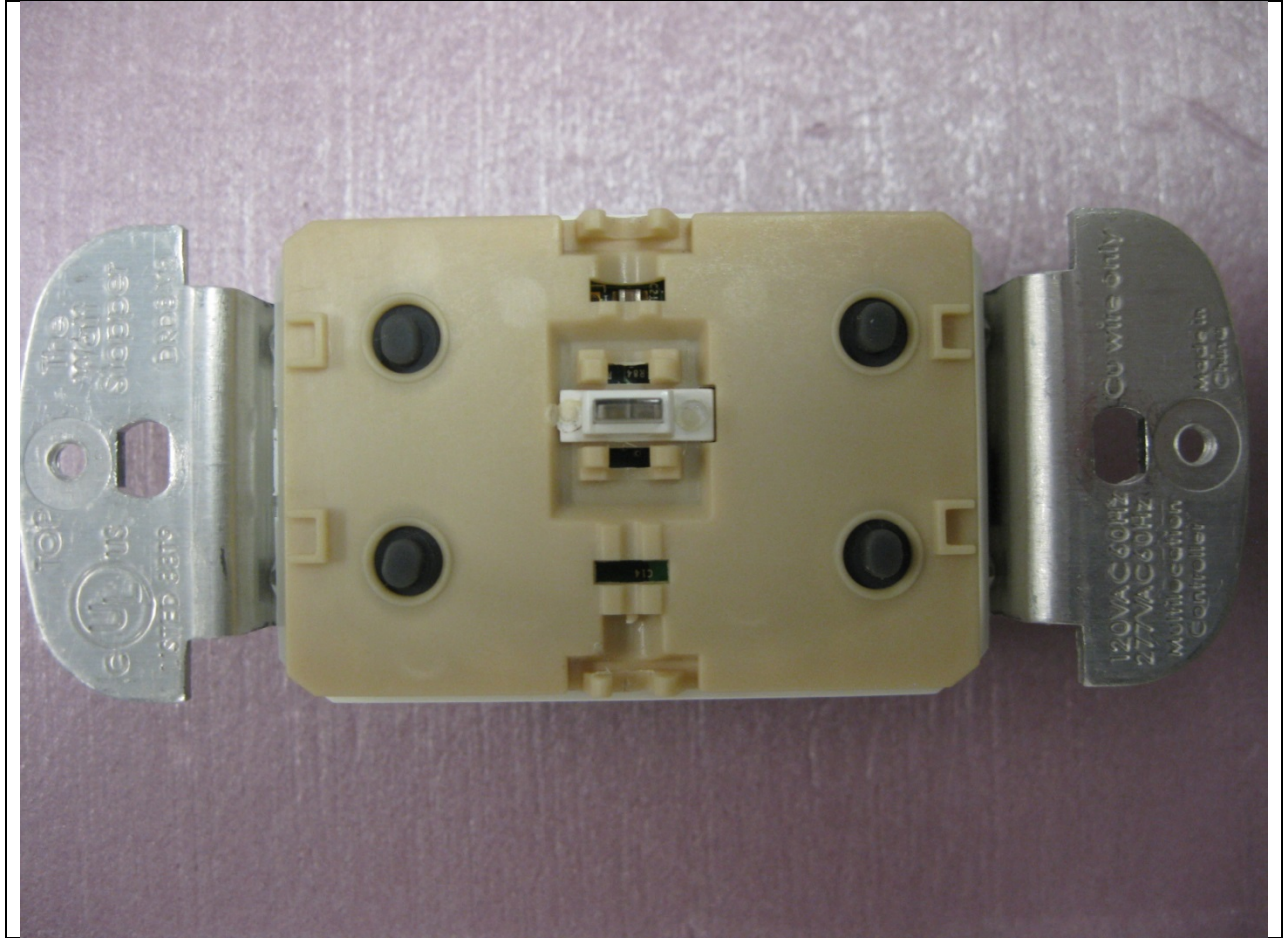

**WALL SWITCH – EXTERNAL PHOTOS**

**MODEL NUMBER: CWD-CWC-WH, CWS-CWC-WH**

**FCC ID: 2ACQ6-CWC  
IC ID: 11481A-CWC**

Top Side

Top Side With Rocker Switches Removed

Bottom Side