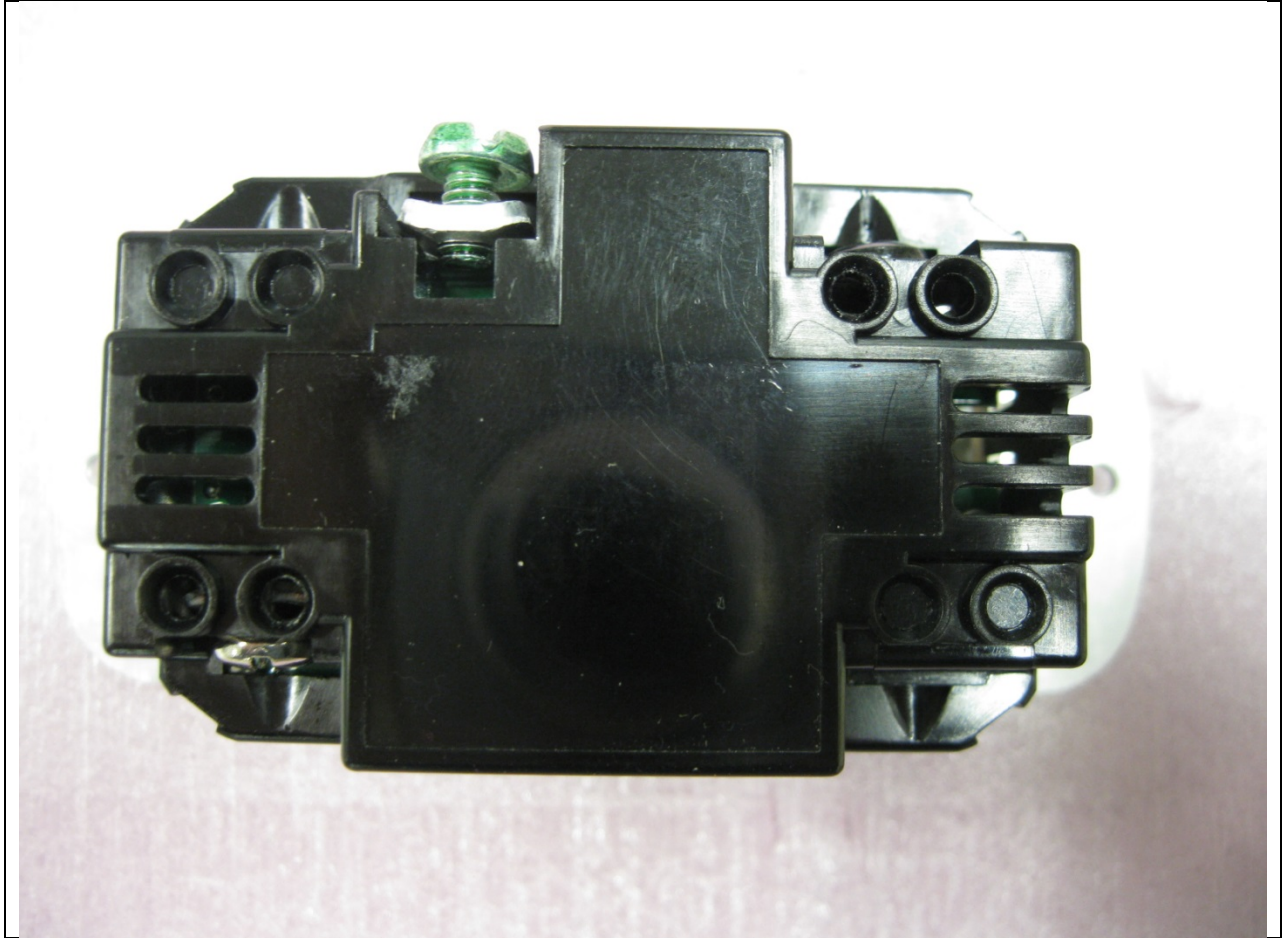

**WALL SWITCH – EXTERNAL PHOTOS**

**MODEL NUMBER: CWD-CWC-WH, CWS-CWC-WH**

**FCC ID: 2ACQ6-CWC  
IC ID: 11481A-CWC**

Top Side

Top Side With Rocker Switches Removed

Bottom Side