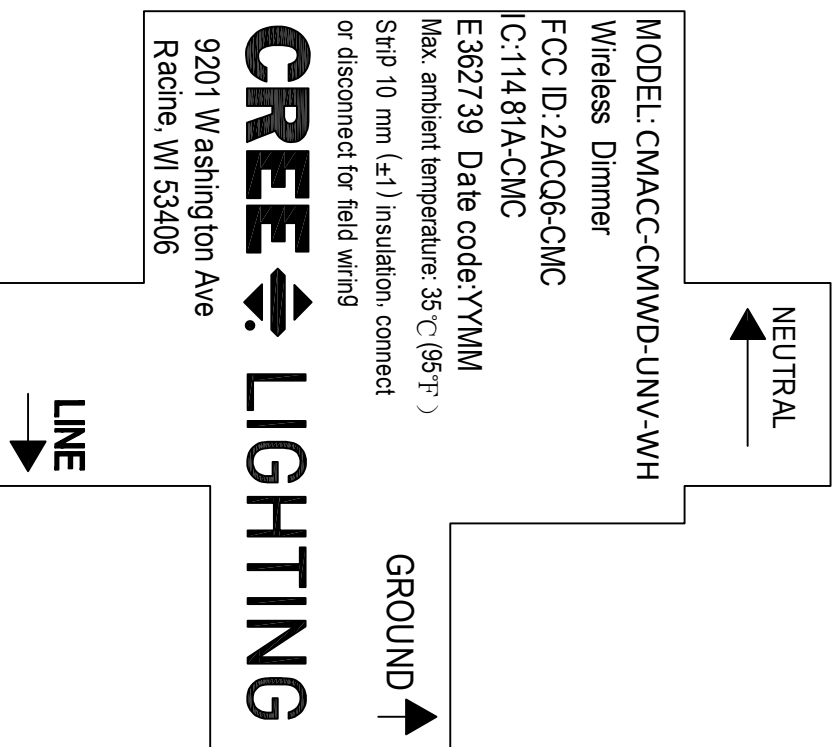

Dimmer

Scene Controller