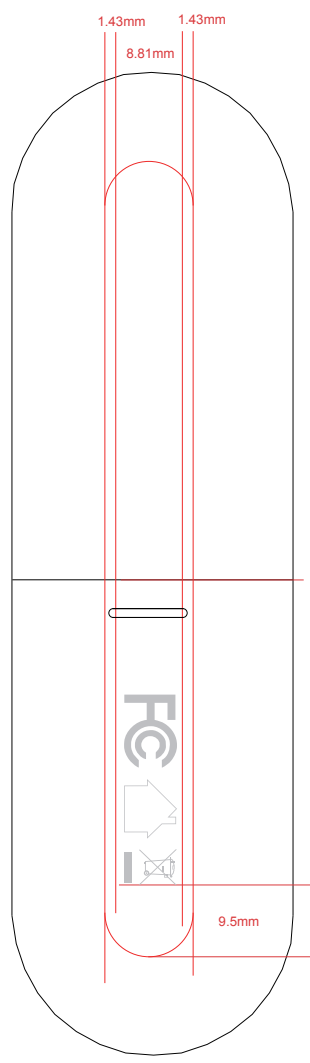

	2	3	4	5	6	7	8	9	10	11	12	13	14	15	16	17	18	19	20	21	22	23	24	25	26	27	28	29																												
T	<p>Technical drawing of a remote control dimmer. The drawing shows a top-down view of the device with dimensions: 1.3mm (width of the top section), 8.81mm (width of the main body), 1.3mm (width of the bottom section), and 5.8mm (width of the internal component). A small detail of the top cap is shown above the main drawing. To the right of the drawing, the following specifications are listed:</p> <ul style="list-style-type: none"> 1.6mm Remote Control Dimmer 1.6mm Model No.: CMACC-RMT-WH 1.6mm FCC ID: 2ACQ6-CMACCRMT 1.6mm IC: 11481A-CMACCRMT <p>Made in China</p>																												T																											
S																													S																											
R																													R																											
Q																													Q																											
P																													P																											
O																													O																											
N																													N																											
M																													M																											
L																													L																											
K																													K																											
J																													J																											
I																													I																											
H																													H																											
G																													G																											
F																													F																											
E																													E																											
D																													D																											
C																													C																											
B																													B																											
A																													A																											
1																													2	3	4	5	6	7	8	9	10	11	12	13	14	15	16	17	18	19	20	21	22	23	24	25	26	27	28	29