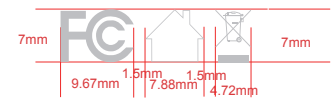

	2	3	4	5	6	7	8	9	10	11	12	13	14	15	16	17	18	19	20	21	22	23	24	25	26	27	28	29																												
T	<p>Technical drawing of a remote control dimmer. The drawing shows a top-down view of the device with dimensions: 1.3mm (width of the top section), 8.81mm (width of the main body), 1.3mm (width of the bottom section), and 5.8mm (width of the internal component). A small detail of the top cap is shown above the main drawing. To the right of the drawing, the following specifications are listed:</p> <ul style="list-style-type: none"> 1.6mm Remote Control Dimmer 1.6mm Model No.: CMACC-RMT-WH 1.6mm FCC ID: 2ACQ6-CMACCRMT 1.6mm IC: 11481A-CMACCRMT <p>Made in China</p>																												T																											
S																													S																											
R																													R																											
Q																													Q																											
P																													P																											
O																													O																											
N																													N																											
M																													M																											
L																													L																											
K																													K																											
J																													J																											
I																													I																											
H																													H																											
G																													G																											
F																													F																											
E																													E																											
D																													D																											
C																													C																											
B																													B																											
A																													A																											
1																													2	3	4	5	6	7	8	9	10	11	12	13	14	15	16	17	18	19	20	21	22	23	24	25	26	27	28	29