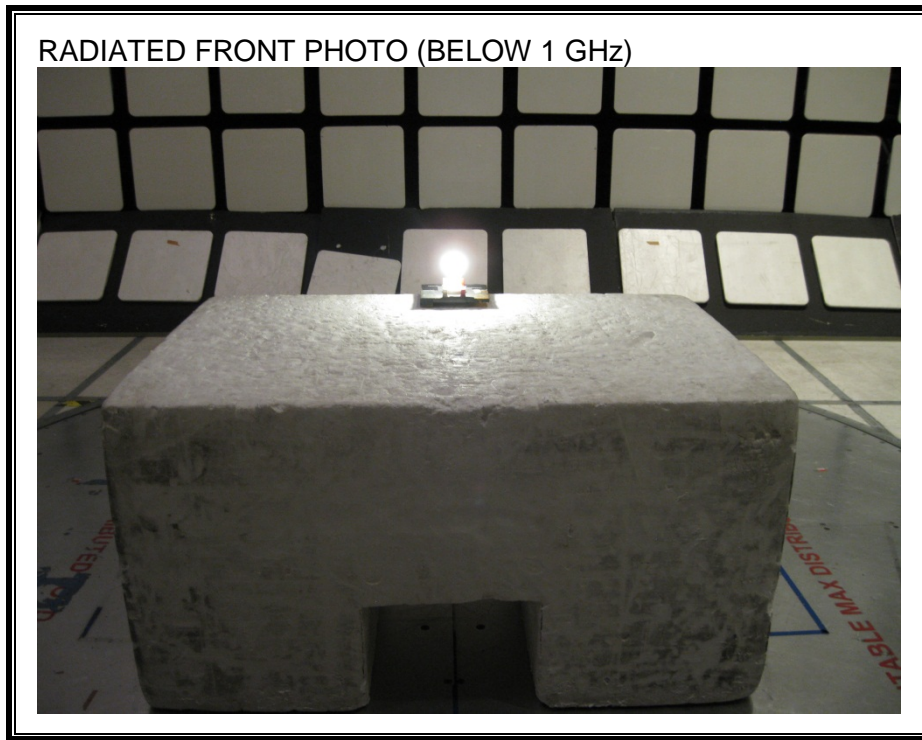

## 1. SETUP PHOTOS

### ANTENNA PORT CONDUCTED RF MEASUREMENT SETUP

**RADIATED RF MEASUREMENT SETUP (BELOW 1 GHz)**

**RADIATED RF MEASUREMENT SETUP (ABOVE 1 GHz)**

**RADIATED RF WORST-CASE INVESTIGATION AT FUNDAMENTAL SET-UP**