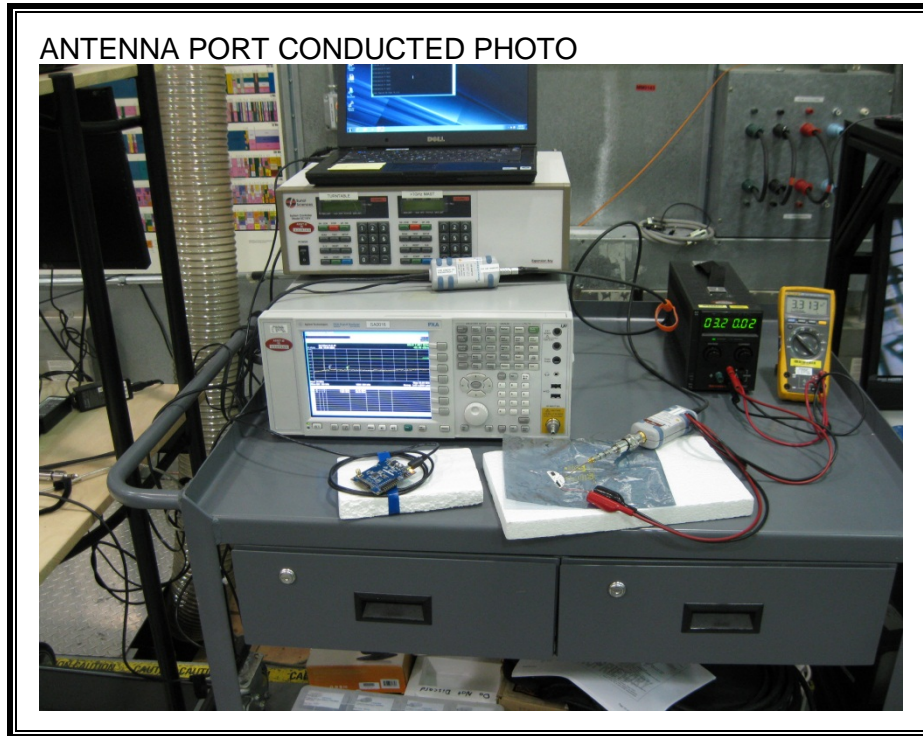

### ANTENNA PORT CONDUCTED RF MEASUREMENT SETUP

**RADIATED RF MEASUREMENT SETUP (BELOW 1 GHz)**

**RADIATED RF MEASUREMENT SETUP (ABOVE 1 GHz)**

**RADIATED RF WORST-CASE INVESTIGATION AT FUNDAMENTAL SET-UP**

**POWERLINE CONDUCTED EMISSIONS MEASUREMENT SETUP**

**END OF DOCUMENT**