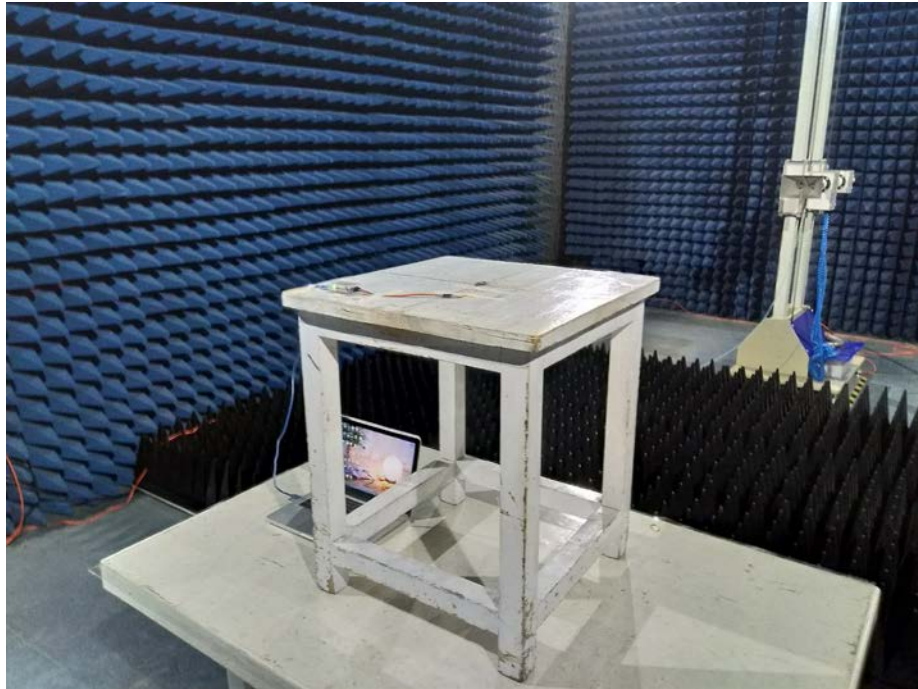

Appendix- Test set up-Photos

FCCID: 2ACQ5MBZ001

Model: MBZ001

1. Radiated Emission

Test frequency Below 30MHz

Test frequency from 30MHz to 1GHz

Appendix- Test set up-Photos

Test frequency above 1GHz

2. Conducted Emission

====End====