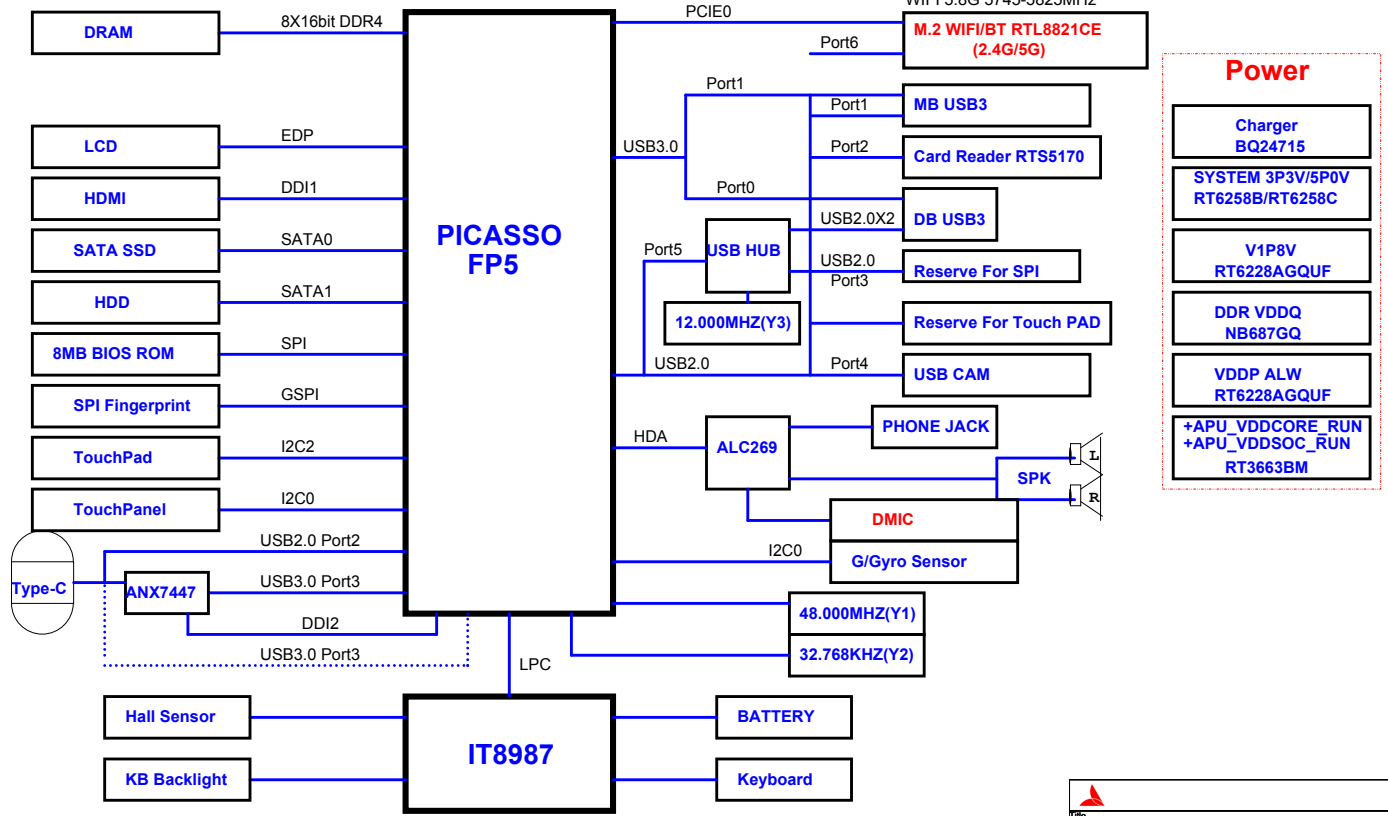

PICASSO-FP5-N14PB

FCC ID:2ACPR-GWTN156-5
 BT:2402-2480MHz
 WIFI 2.4G 2412-2462MHz
 WIFI 5.2G 5180-5240MHz
 WIFI 5.8G 5745-5825MHz

File		
SYSTEM DIAGRAM		
Size	Document Number	Rev
	B	r100
Date:	Monday, December 21, 2020	Sheet 1 of 54