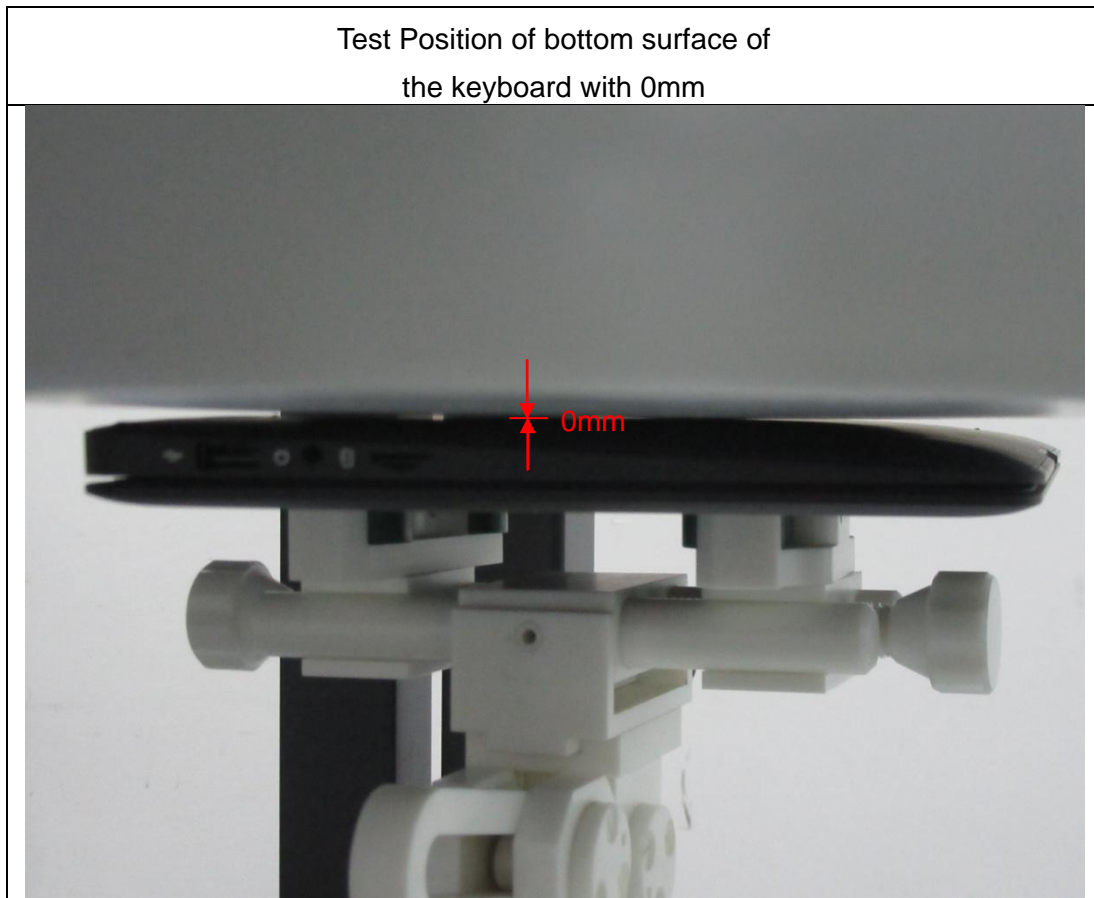

Test Positions

Liquid depth

| | |
|--|-----|
| Body Position with 2450MHz liquid depth (15.2cm) | N/A |
|  | N/A |