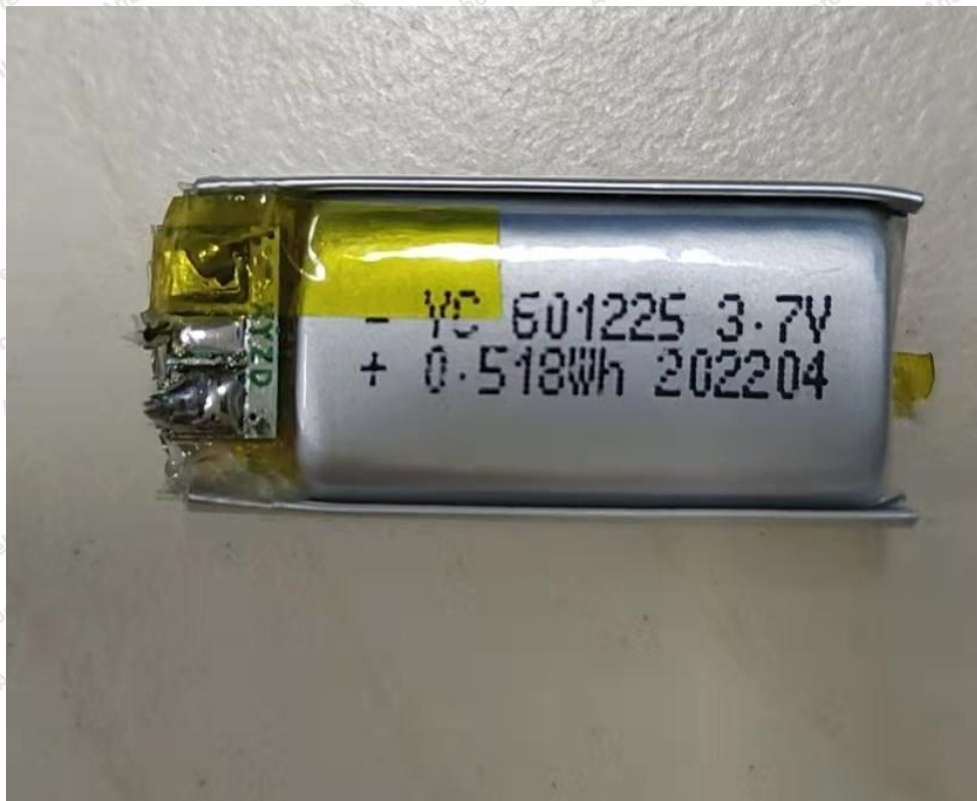

Shenzhen Anbotek Compliance Laboratory Limited

Address: 1/F., Building D, Sogood Science and Technology Park, Sanwei Community, Hangcheng Street, Bao'an District, Shenzhen, Guangdong, China.

Tel: (86) 755-26066440 Fax: (86) 755-26014772 Email: service@anbotek.com

Hotline
400-003-0500
www.anbotek.com