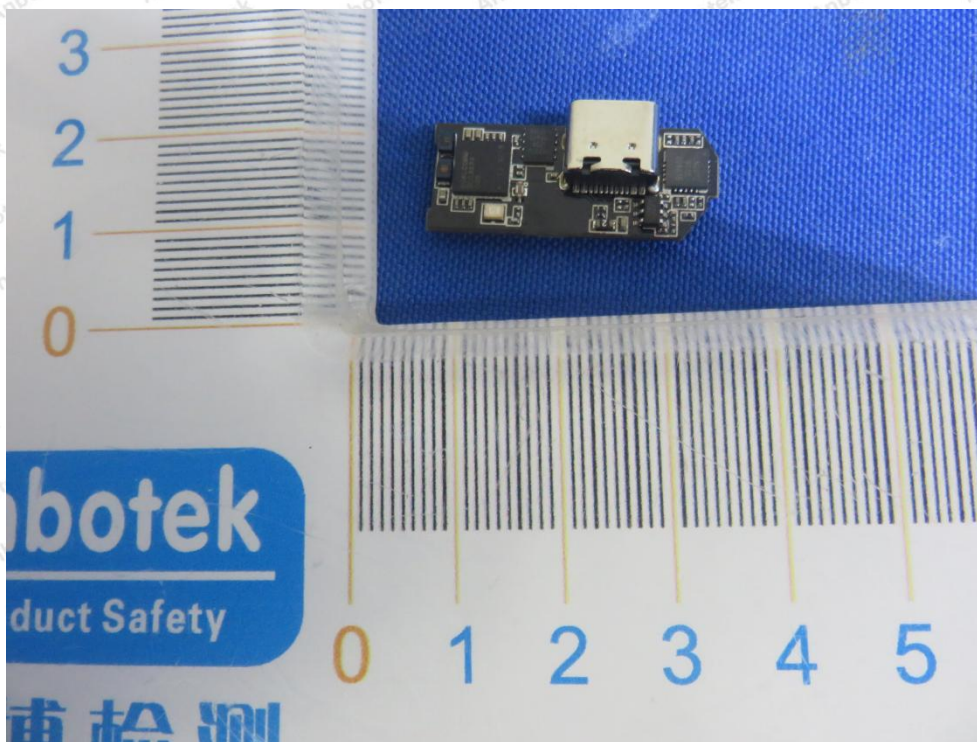

Shenzhen Anbotek Compliance Laboratory Limited

Address: 1/F., Building D, Sogood Science and Technology Park, Sanwei Community, Hangcheng Street, Bao'an District, Shenzhen, Guangdong, China.

Tel: (86) 755-26066440 Fax: (86) 755-26014772 Email: service@anbotek.com

Hotline
400-003-0500
www.anbotek.com