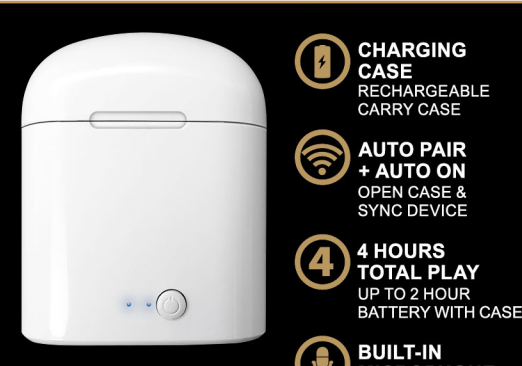

SOUNDPODS Bluetooth
TRUEWIRELESS

TRUEWIRELESS Bluetooth
BLUETOOTH® • WIRE-FREE • EARBUDS
EASY PAIR • AUTO SYNC • AUTO ON