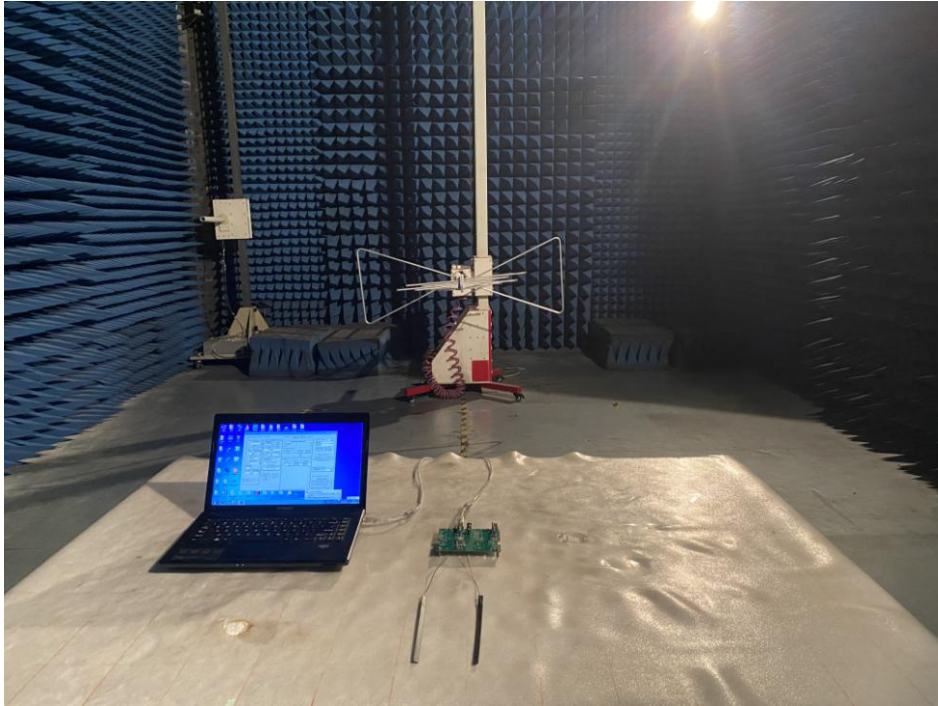

Appendix B: Photographs of Test Setup

Product: WIFI module

Model: WG233

Radiated Emission

Conducted Emission