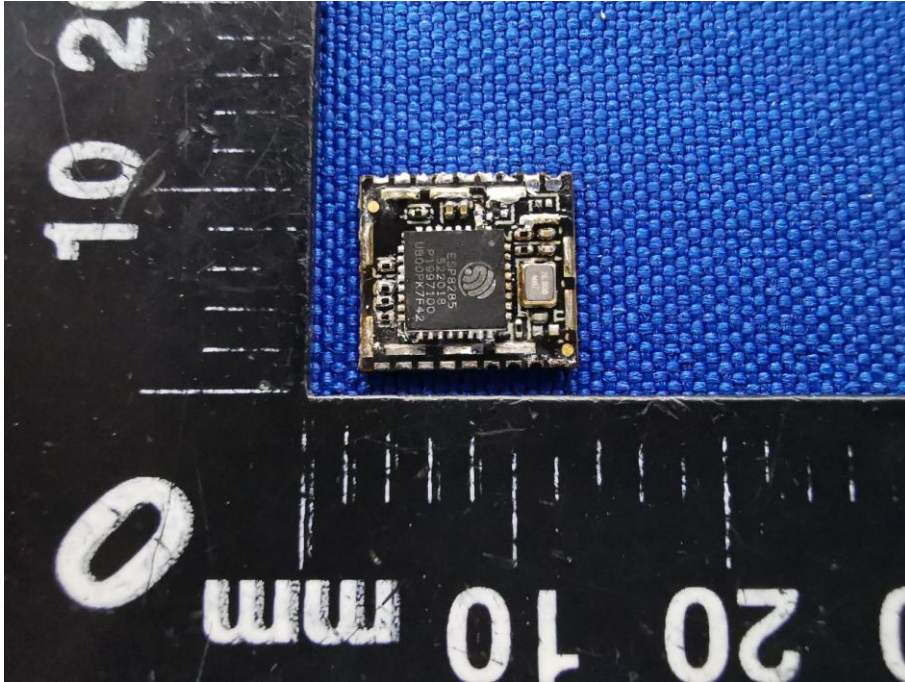

Appendix B: Photographs of EUT

Product: WIFI module

Model: WG231

Internal Photos

WIFI ANT