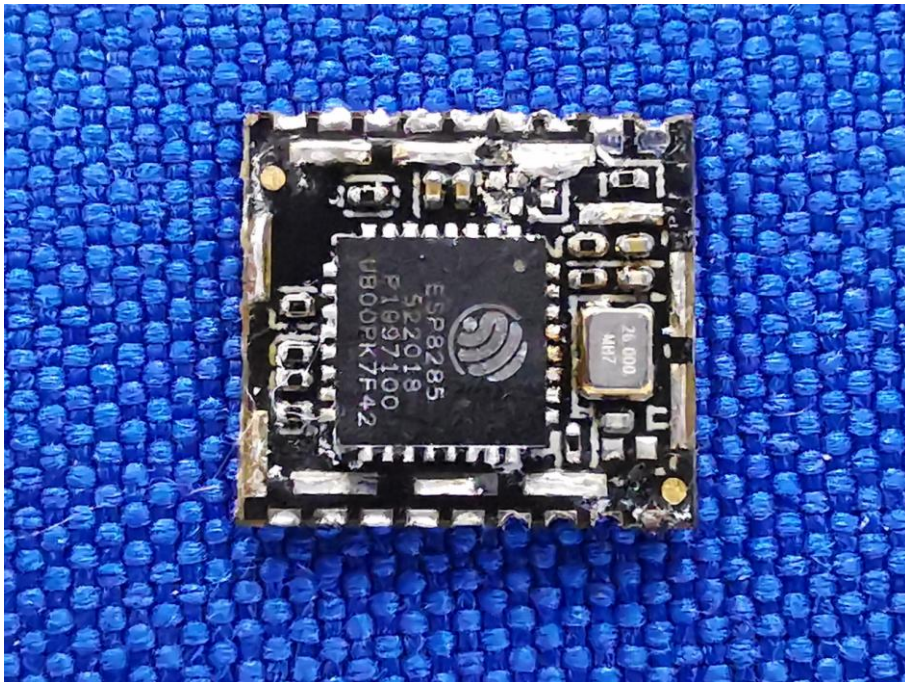

Appendix B: Photographs of EUT

Product: WIFI module

Model: WG231

Internal Photos

WIFI ANT