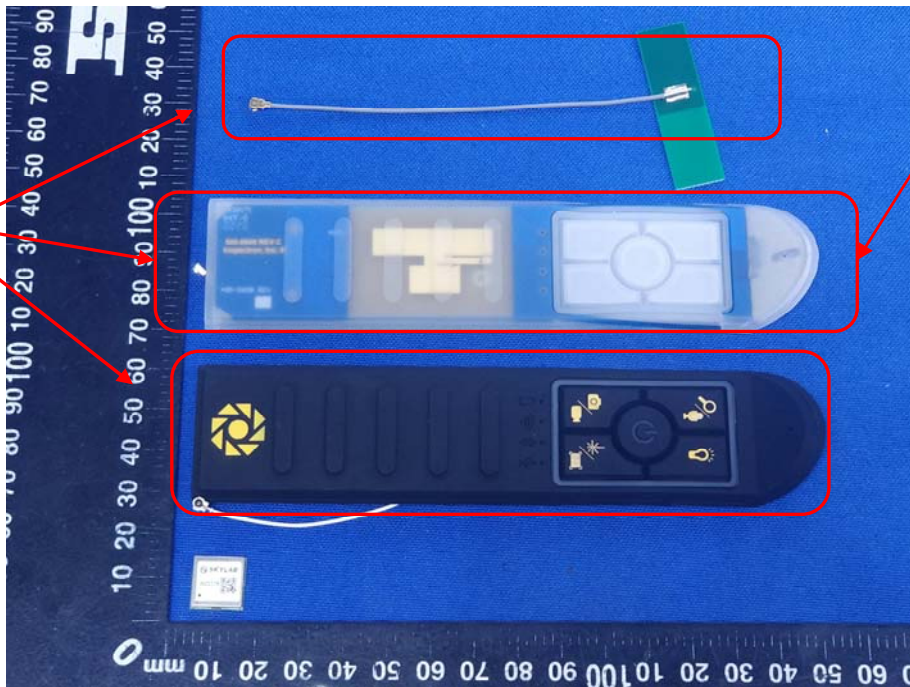

Appendix B: Photographs of EUT

Product: WIFI Module

Model: WG225

External Photos

The test antenna which has the most result

Antenna

RF Test bracket