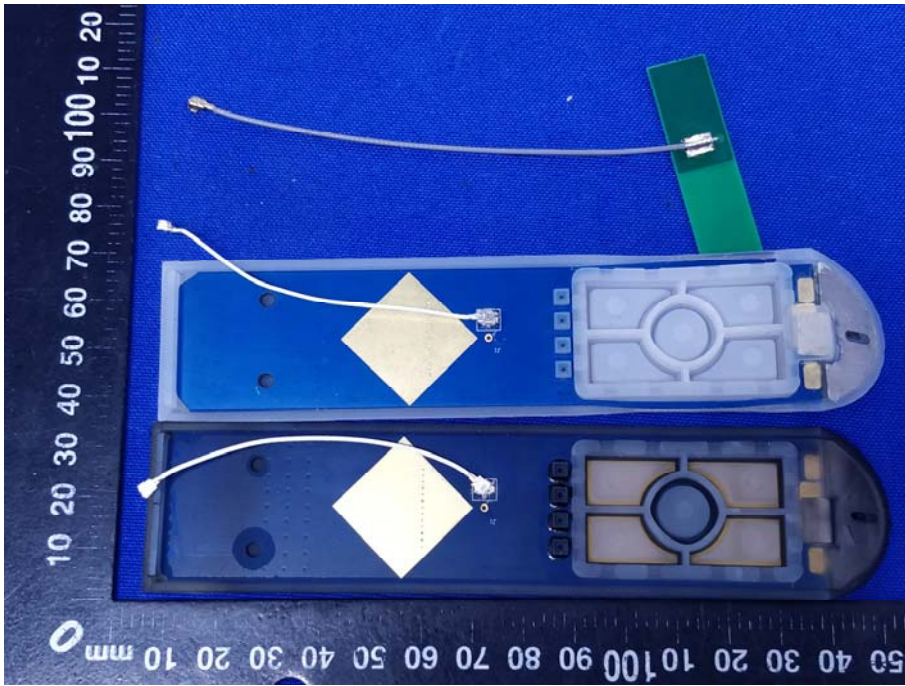

Appendix B: Photographs of EUT

Product: WIFI Module

Model: WG225

External Photos

The test antenna which has the most result

Antenna

RF Test bracket