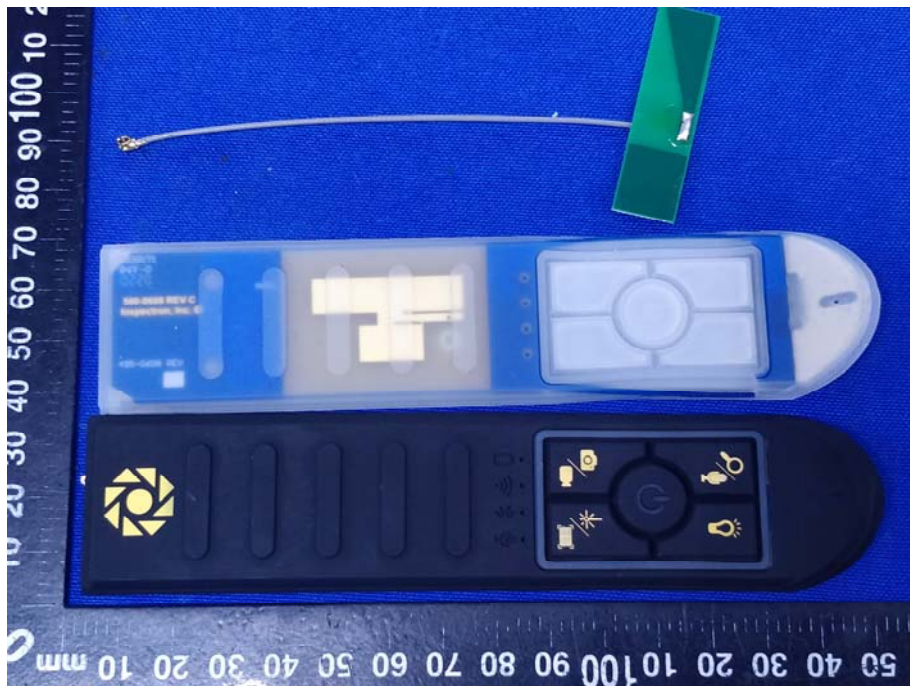

Appendix B: Photographs of EUT

Product: WIFI Module

Model: WG225

External Photos

The test antenna which has the most result

Antenna

RF Test bracket