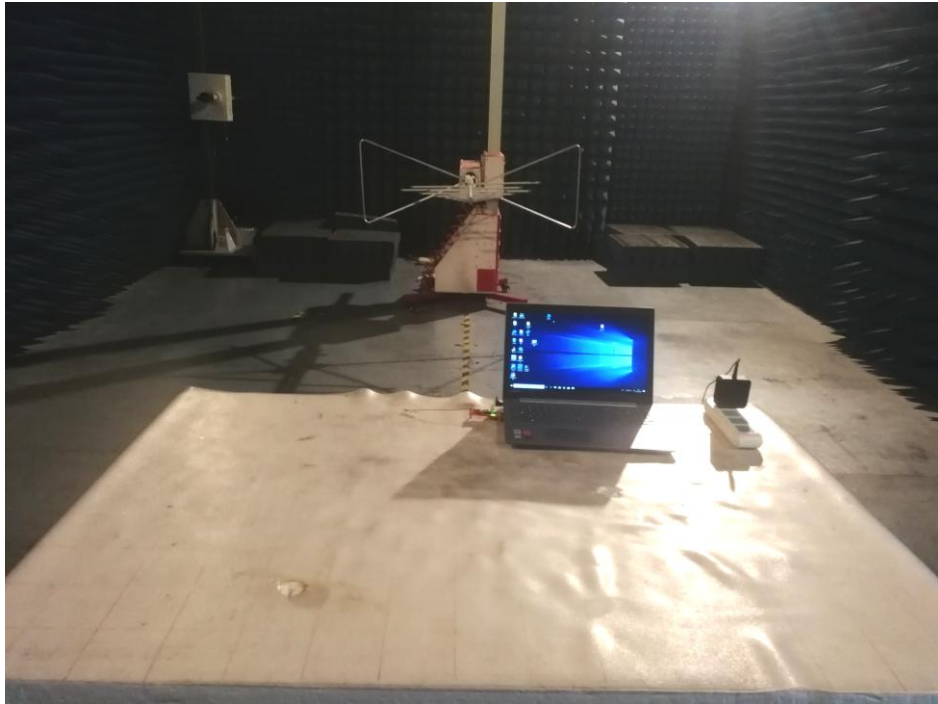

Appendix A: Photographs of Test Setup

Product: WIFI module

Model: WG209

Radiated Emission

Conducted Emission