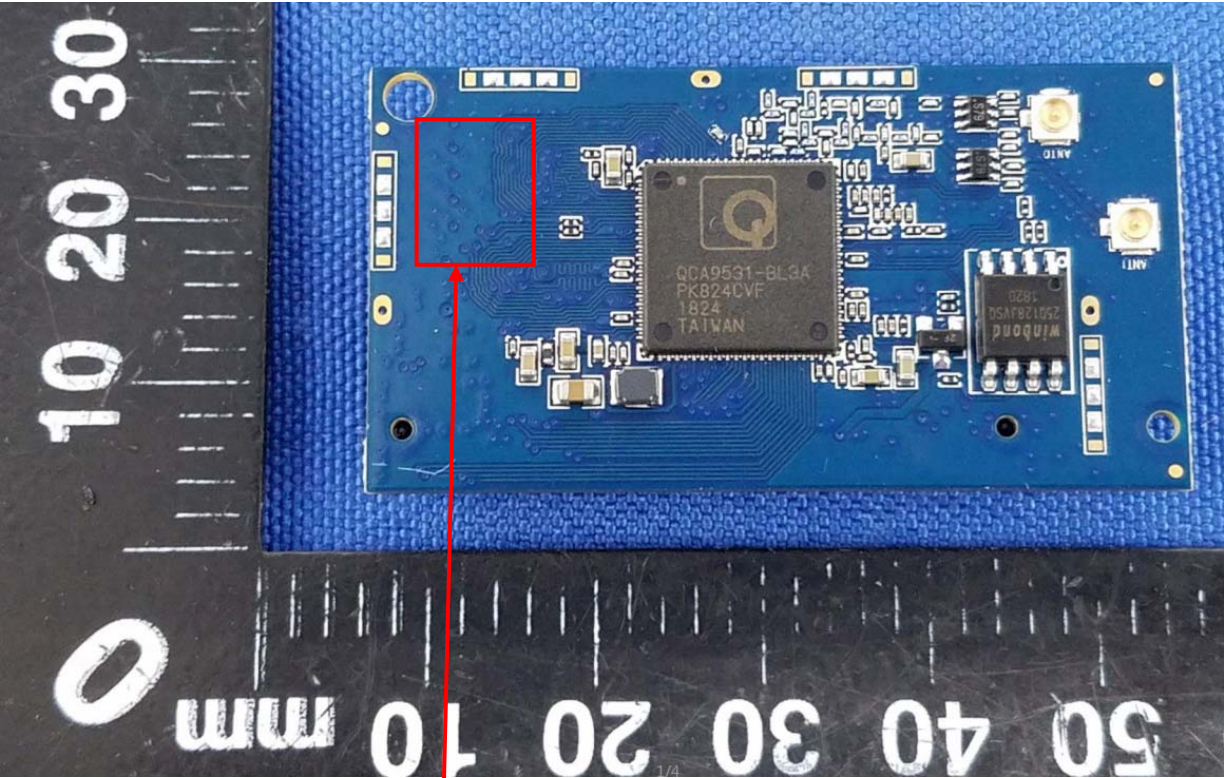

Label Artwork and Location

Model: SKW99

Label:

SKYLAB
WiFi Module
Model: SKW99
FCC ID: 2ACOE-SKW99

Size: L*W=10*5mm

Location