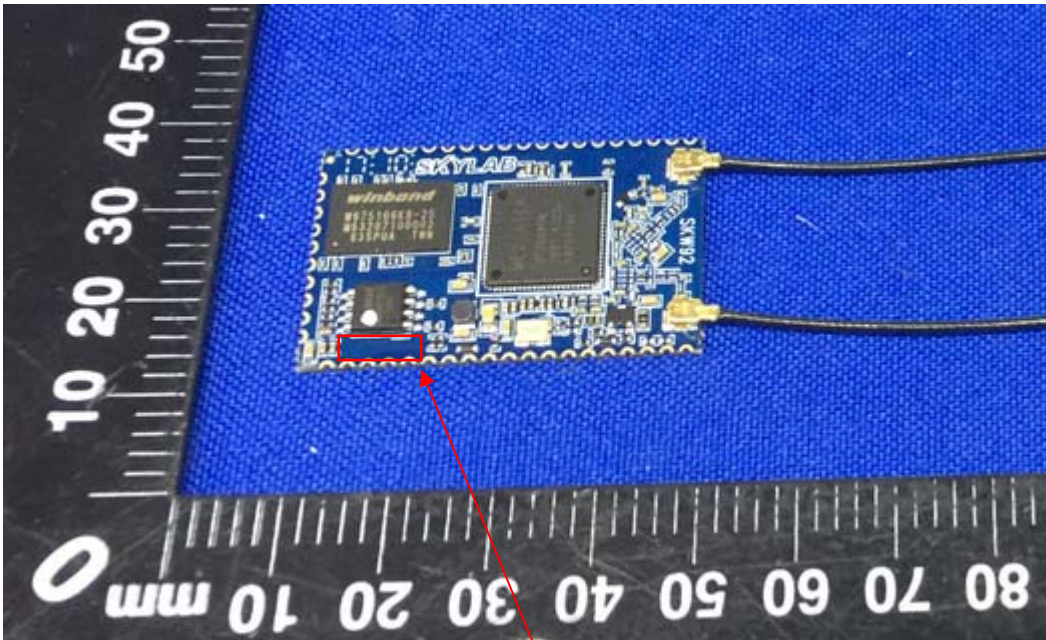

## Label Artwork and Location (SKW92)

Label:

Model: SKW92  
FCC ID: 2ACOE-SKW92

Size: L\*W=20\*8mm

Label Location