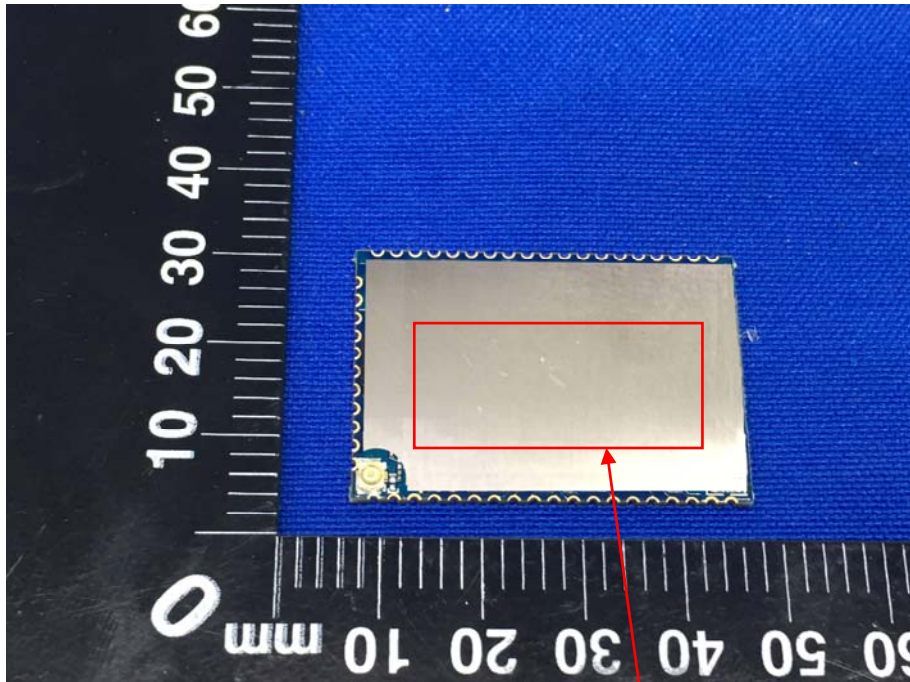

# Label Artwork and Location (SKW72)

## Label:

Size: L\*W=10\*6mm

Label Location