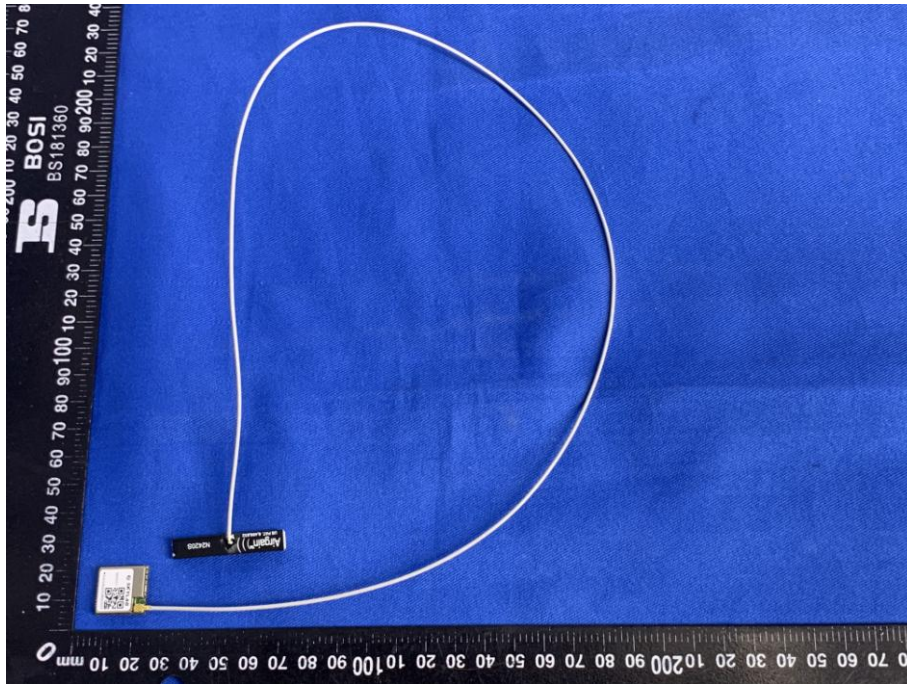

Product: WIFI Module

Model No.: SKW17

External Photos

ANT