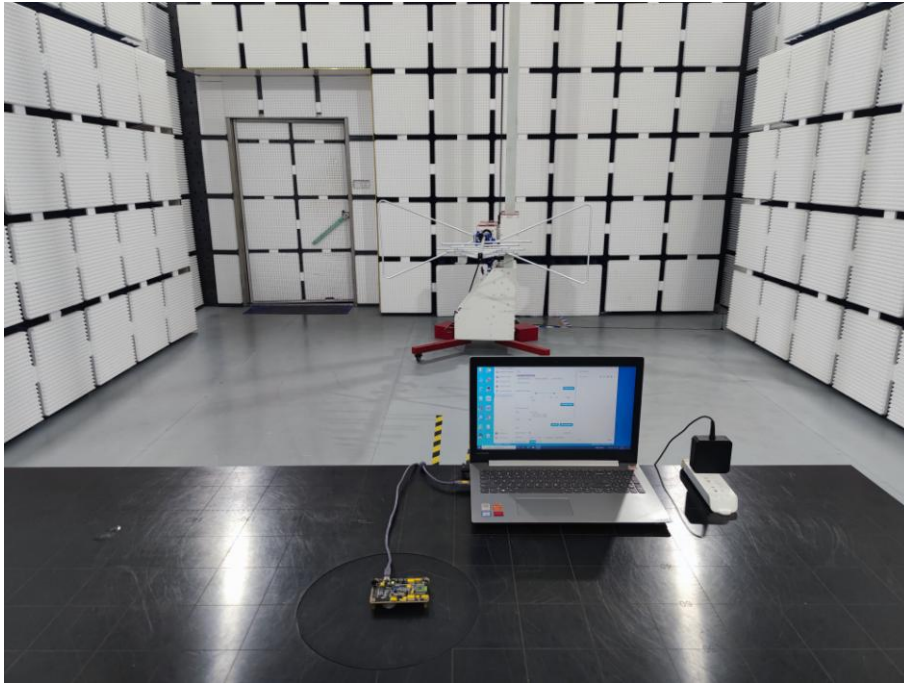

Appendix B: Photographs of Test Setup

Product: SKB378 Datasheet BLE 5.2 Module

Model: SKB378

Radiated Emission

Conducted Emission