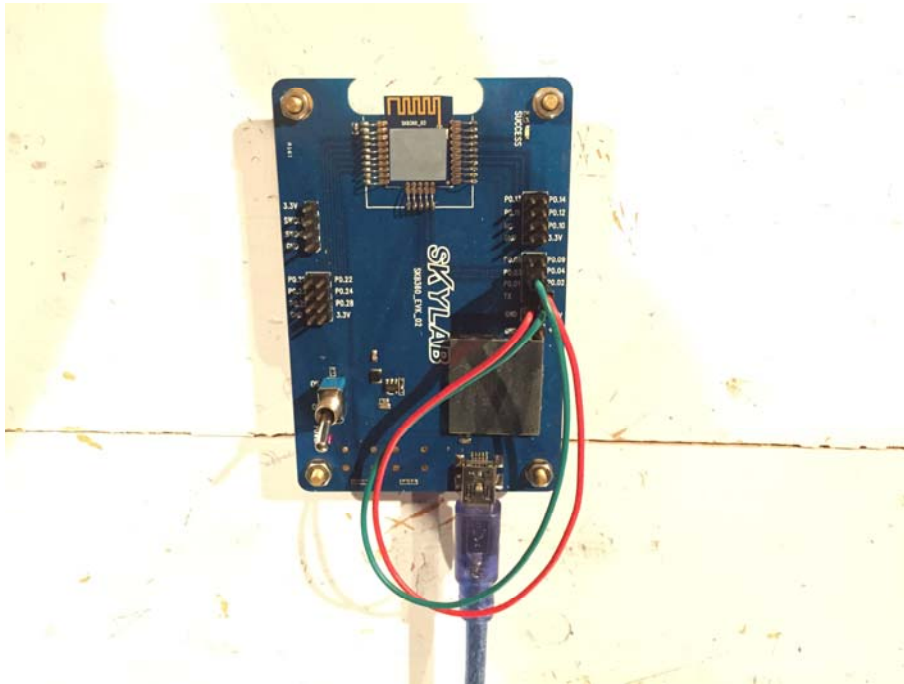

## Appendix A: Photographs of Test Setup

Product: Bluetooth 4.0 Low Energy Module

Model: SKB360

Radiated Emission

Photo of Jig

CE