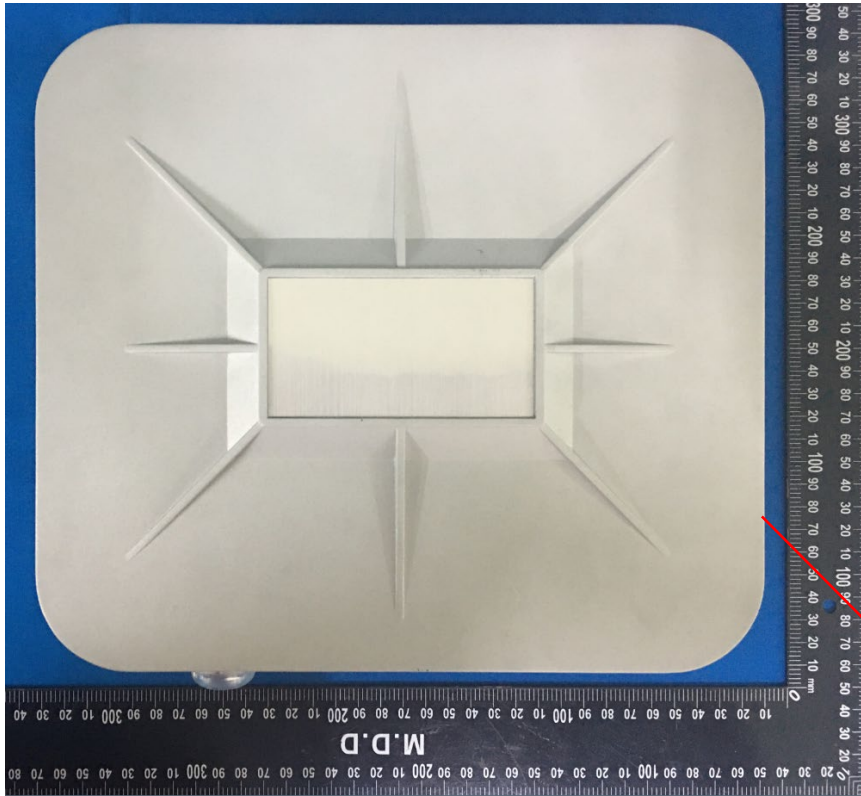

70\*45mm

|  |  |   |
|--|--|---|
| Article#: AWB5141                            |  |    |
| Default IP: 192.168.10.1                     |  |   |
| Ethernet 1 MAC Address:                      | <br>0030112B0000  |   |
| Ethernet 2 MAC Address:                      | <br>0030112B0001  |   |
| WIFI 1 MAC Address:                          | <br>0030112B0002  |   |
| WIFI 2 MAC Address:                          | <br>0030112B0003  |   |
| S/N:   | <br>AWB2001000001 |   |
| HW Version: 1.0                              |  |   |
| Power Input: 24VDC (10~60V)/ IEEE 802.3af PD |  |   |
| Power Consumption: Max. 12Watts              |  |   |
|  |  | <br><br>FCC ID: 2ACNTAWB51415142<br><br>Made in Taiwan |