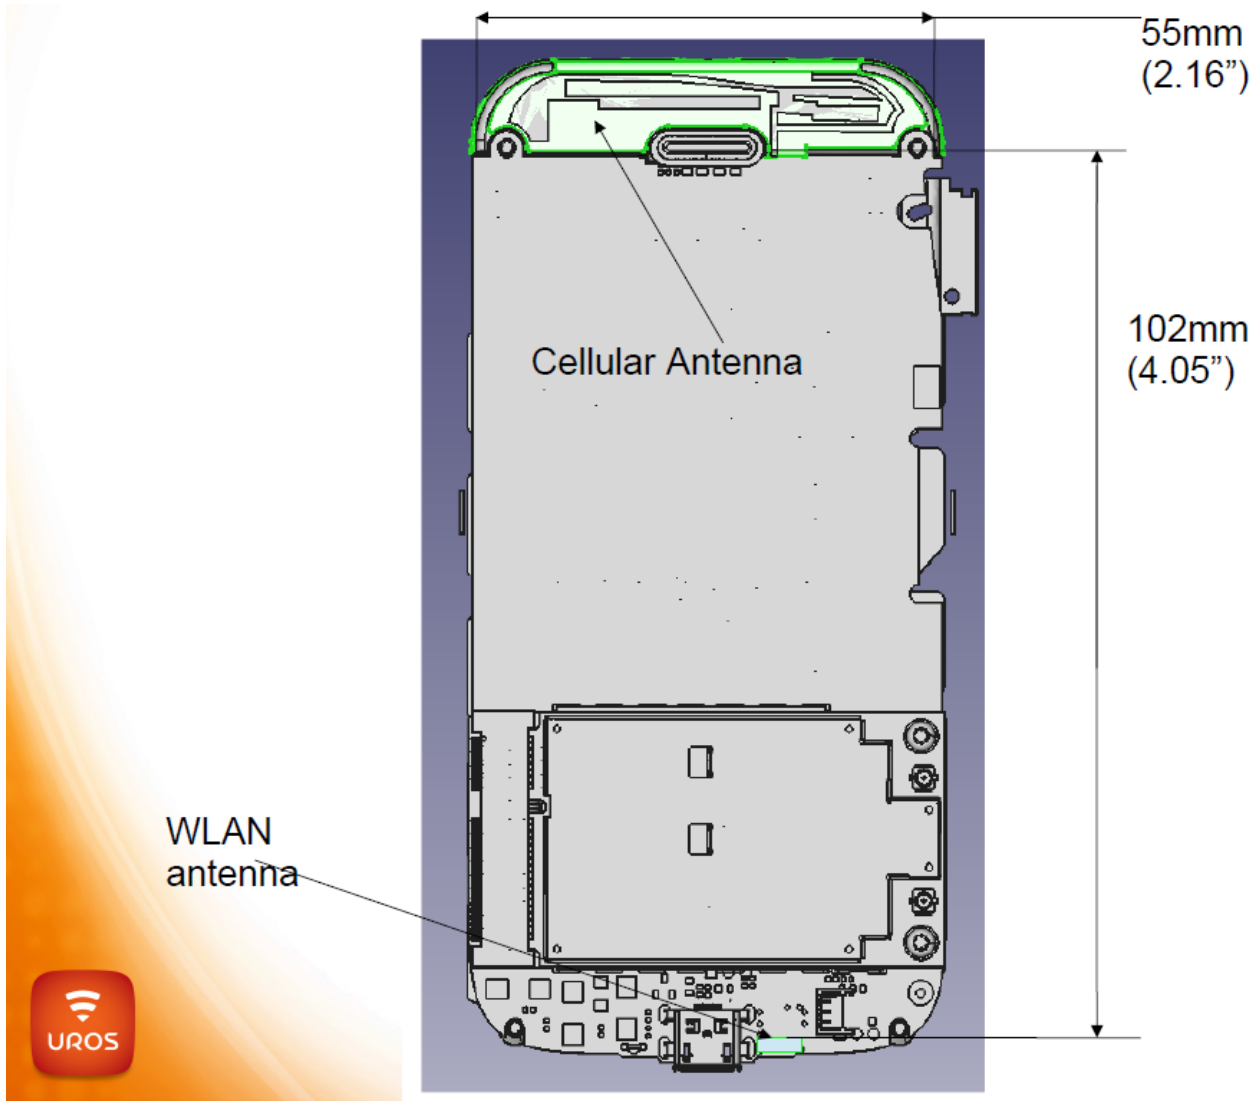

Appendix 9. Antenna Schematics

Cellular antenna distance to top, left and right edge: 2.2mm, distance to bottom 106.5mm

WLAN antenna to Top: 115.6mm, Bottom: 1.4mm, Right Edge: 17.3mm, Left Edge: 35.5mm

Device Length: 123.0mm

Diagonal distance: 138.8mm