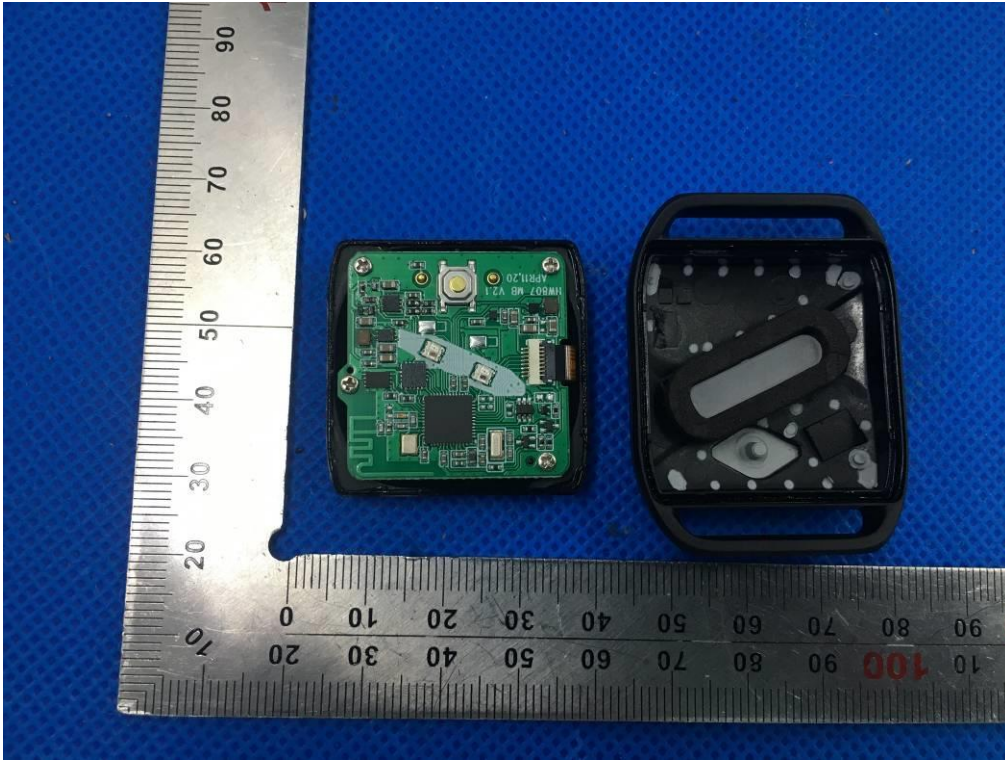

Internal Photos

Test Model: HW807

OPEN VIEW OF EUT-1

OPEN VIEW OF EUT-2

INTERNAL VIEW-1 OF EUT

INTERNAL VIEW-2 OF EUT

VIEW OF EUT BATTERY