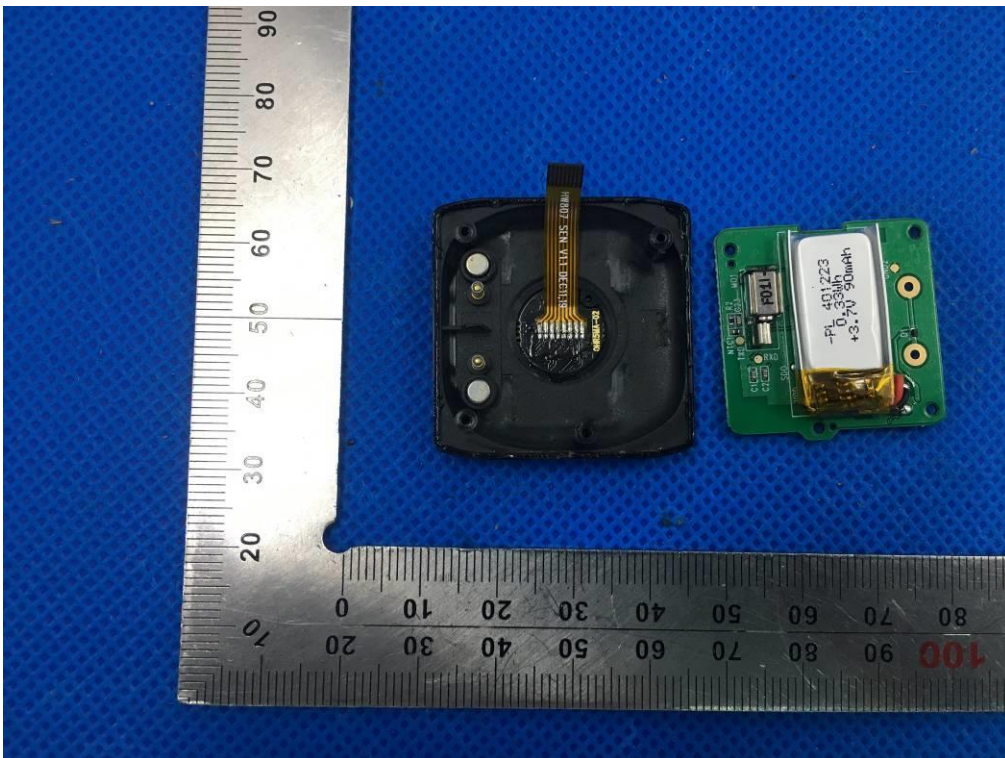

Internal Photos

Test Model: HW807

OPEN VIEW OF EUT-1

OPEN VIEW OF EUT-2

INTERNAL VIEW-1 OF EUT

INTERNAL VIEW-2 OF EUT

VIEW OF EUT BATTERY