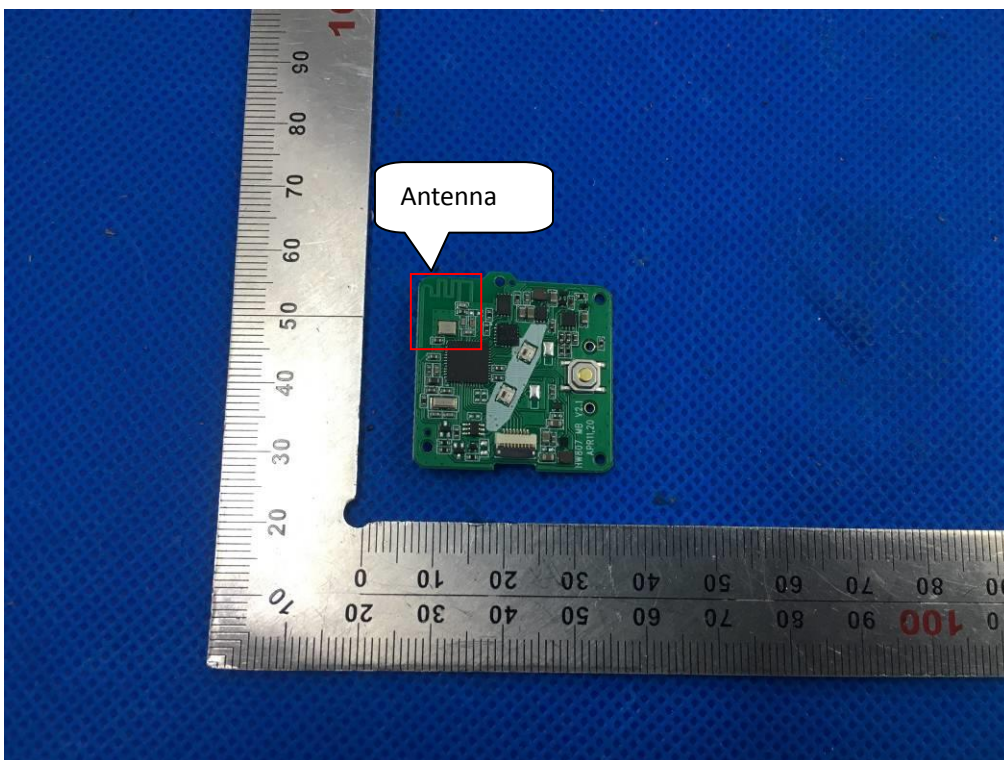

Internal Photos

Test Model: HW807

OPEN VIEW OF EUT-1

OPEN VIEW OF EUT-2

INTERNAL VIEW-1 OF EUT

INTERNAL VIEW-2 OF EUT

VIEW OF EUT BATTERY