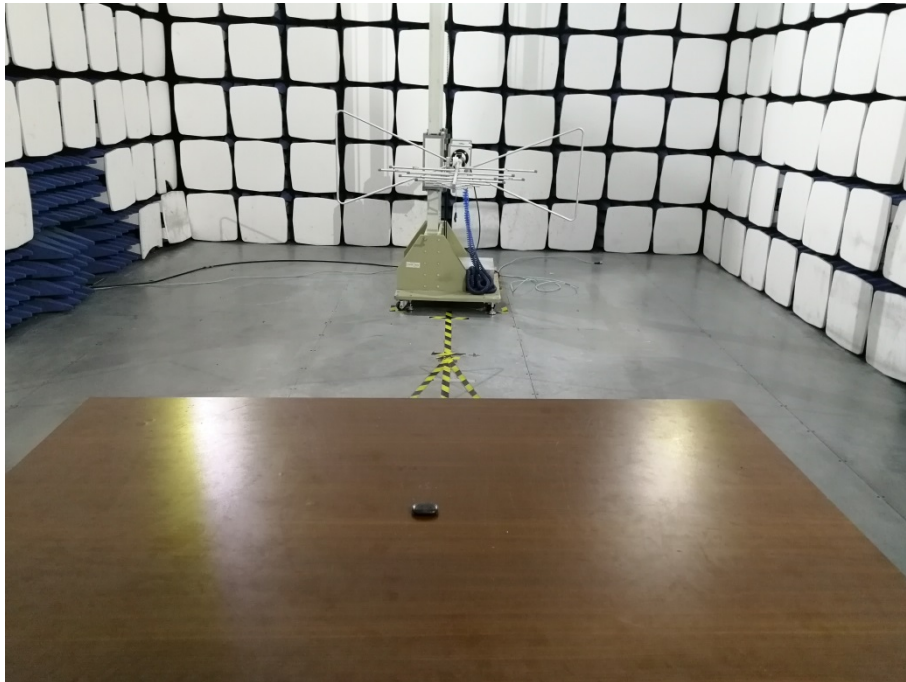


EXHIBIT 4 - TEST SETUP PHOTOGRAPHS

Conducted Emission Test Setup

Radiation Emission Test Setup (Below 30MHz)

Radiation Emission Test Setup (30MHz to 1GHz)

Radiation Emission View (1GHz to 18GHz)

Radiation Emission View (Above 18GHz)