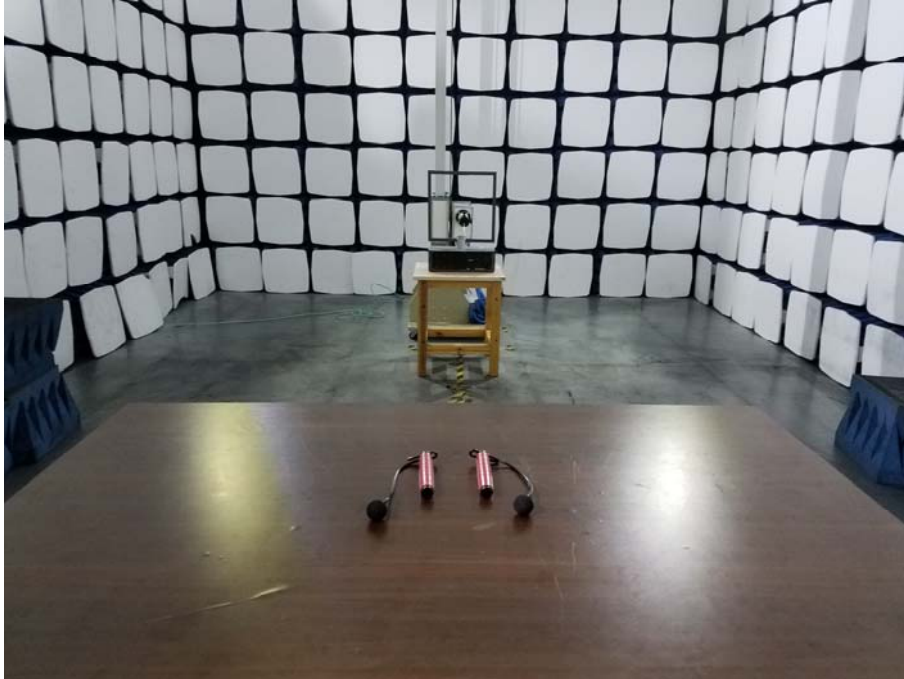

EXHIBIT 4 - TEST SETUP PHOTOGRAPHS

Radiation Emission Test Setup (Below 30MHz)

Radiation Emission Test Setup (30MHz to 1GHz)

Radiation Emission Test Setup (Above 1GHz)