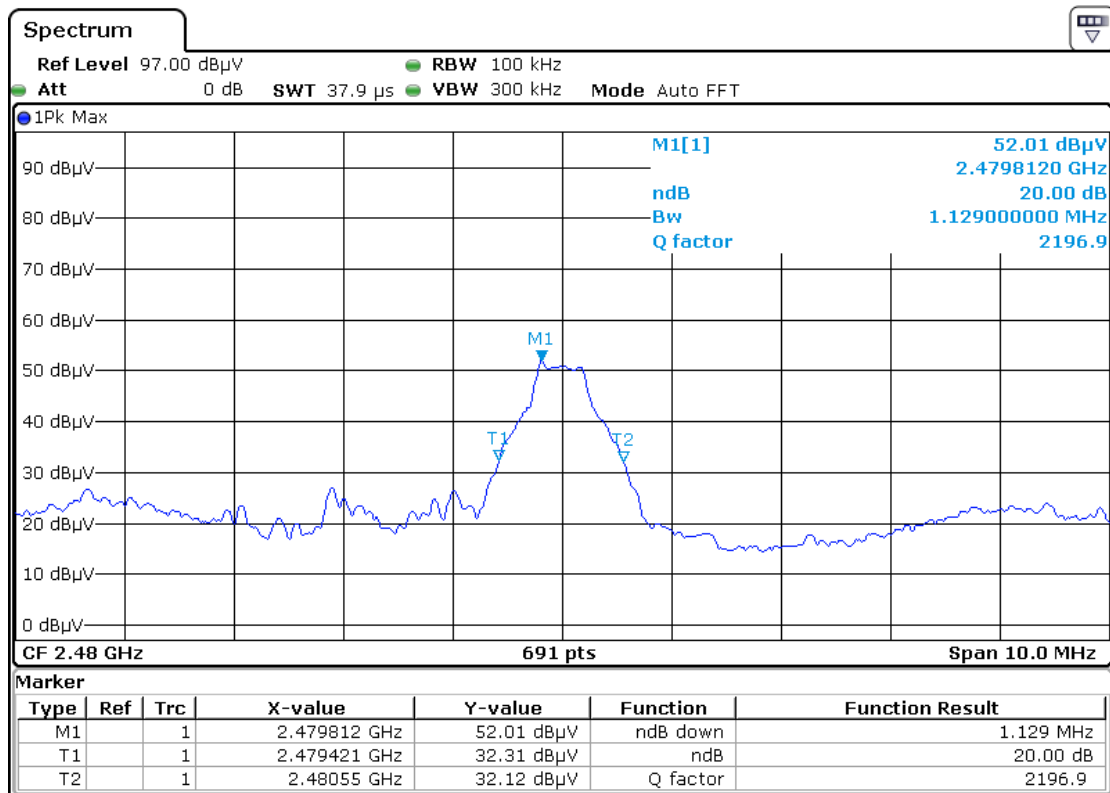

# 20dB BW Plot

Bluetooth

# 5.8GHz Transmitter