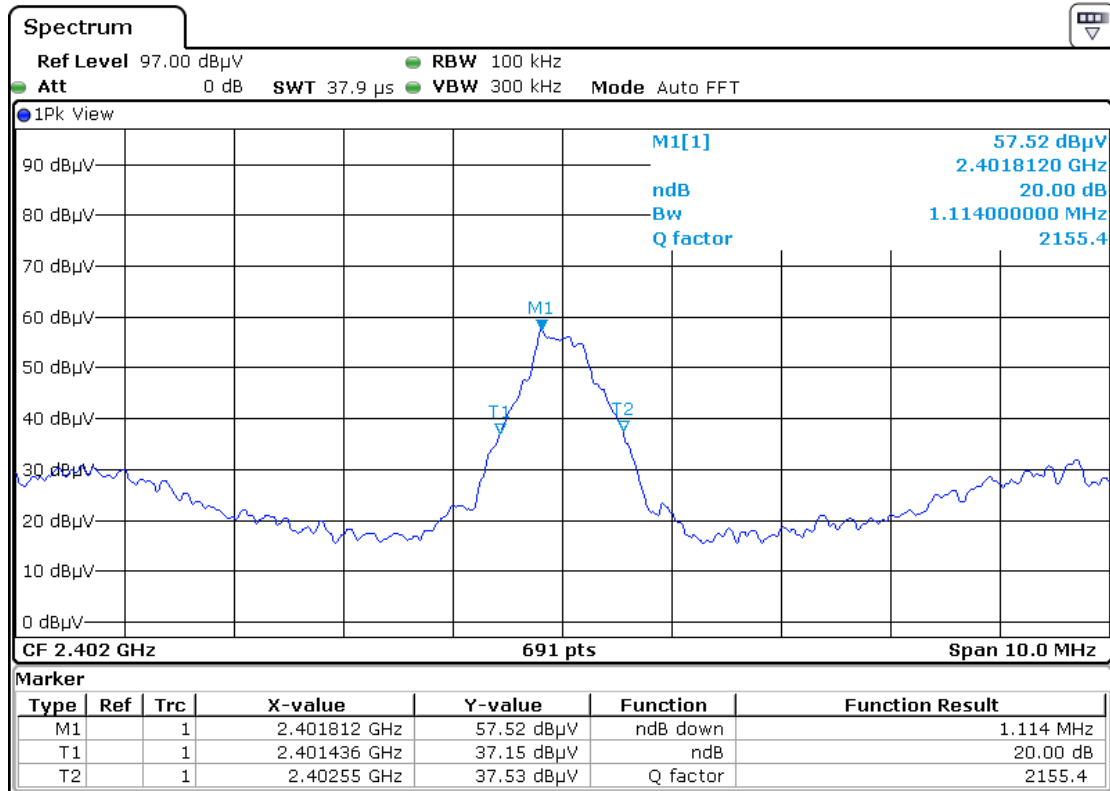

# 20dB BW Plot

Bluetooth

# 5.8GHz Transmitter