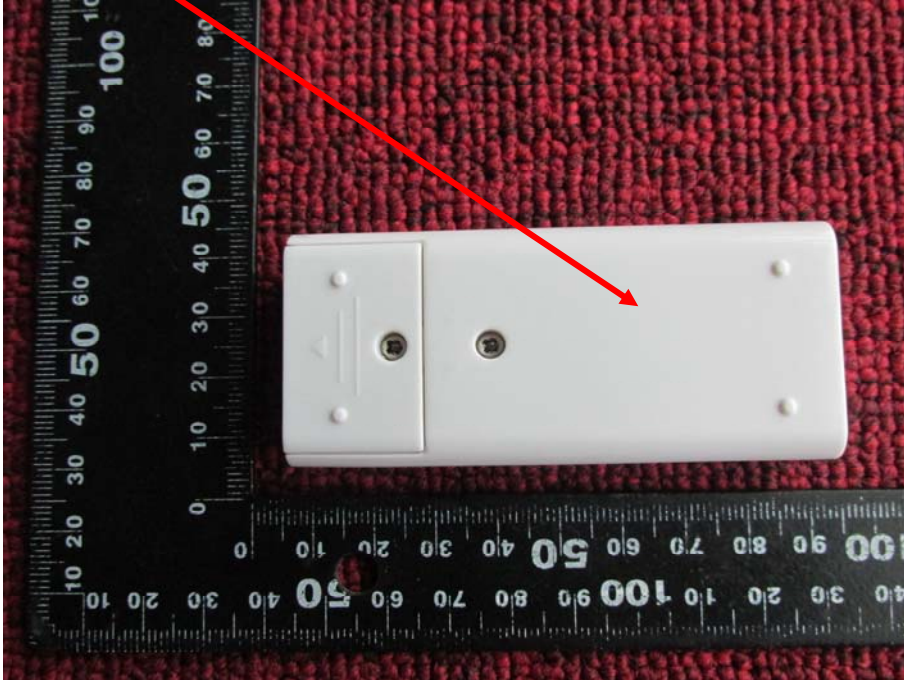

FCC ID: 2ACN4CT-RM411

Label Location on EUT

FCC ID Label: Size: 15mm * 25mm

Wireless Remote Control Outlet
M/N: CT-RM411
FCC ID: 2ACN4CT-RM411
CAPSTONE INDUSTRIES INC

This may replace by other model(s):
CT-RM431