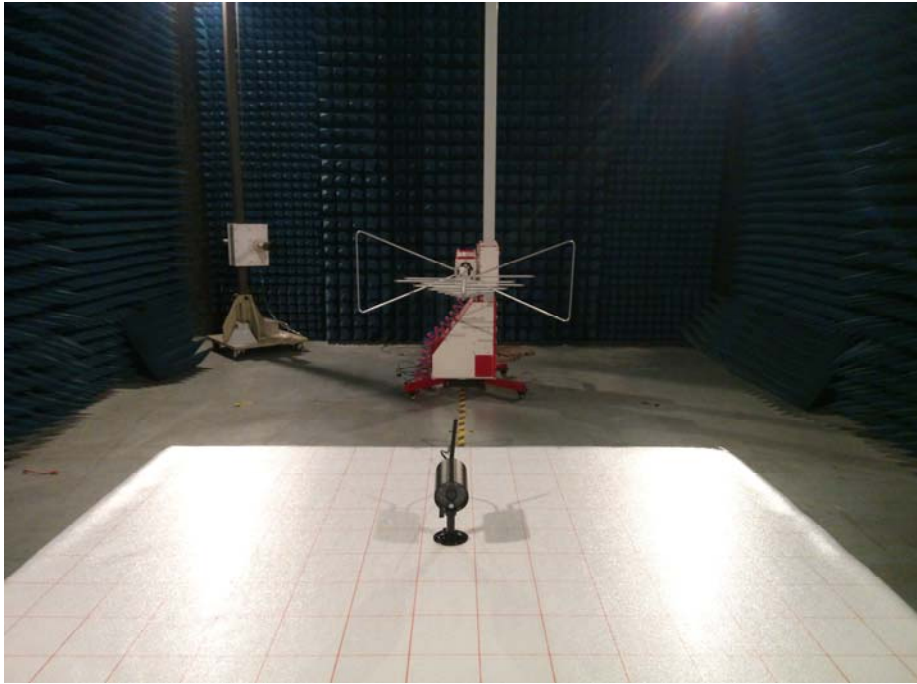

Appendix A: Photographs of Test Setup

Product: HD Monitoring System Accessory Camera

Model: AWSC37

Radiated Emission

Conducted Emission