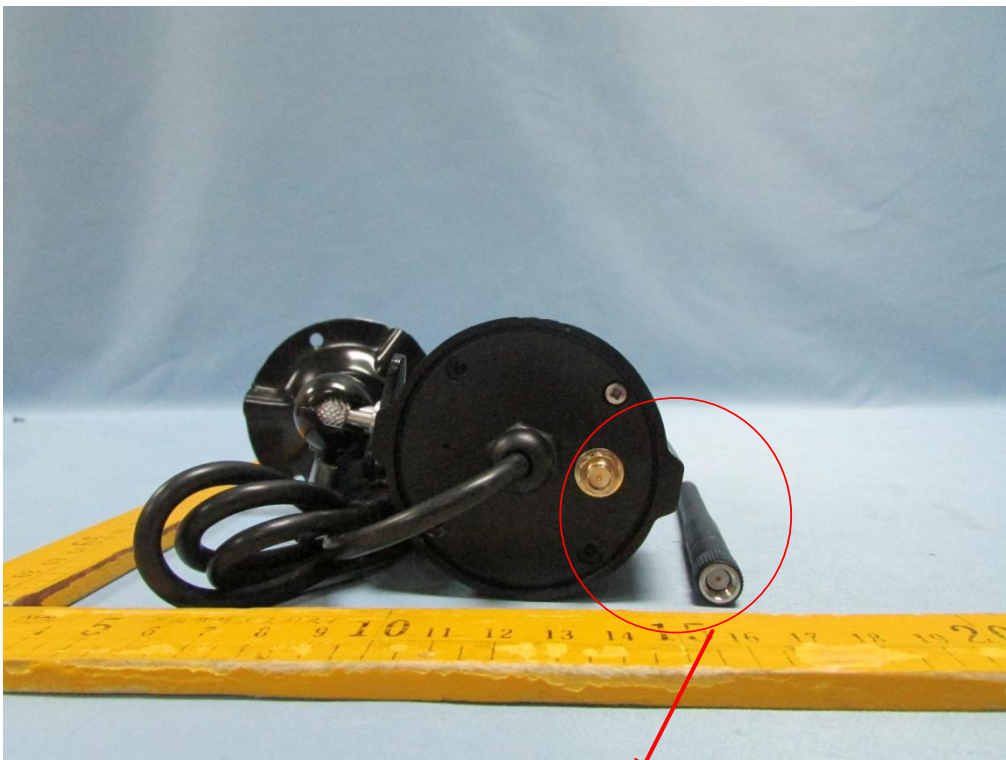

### EUT –Appearance View

Model: AWSC25

ANT. with RP-SMA connector