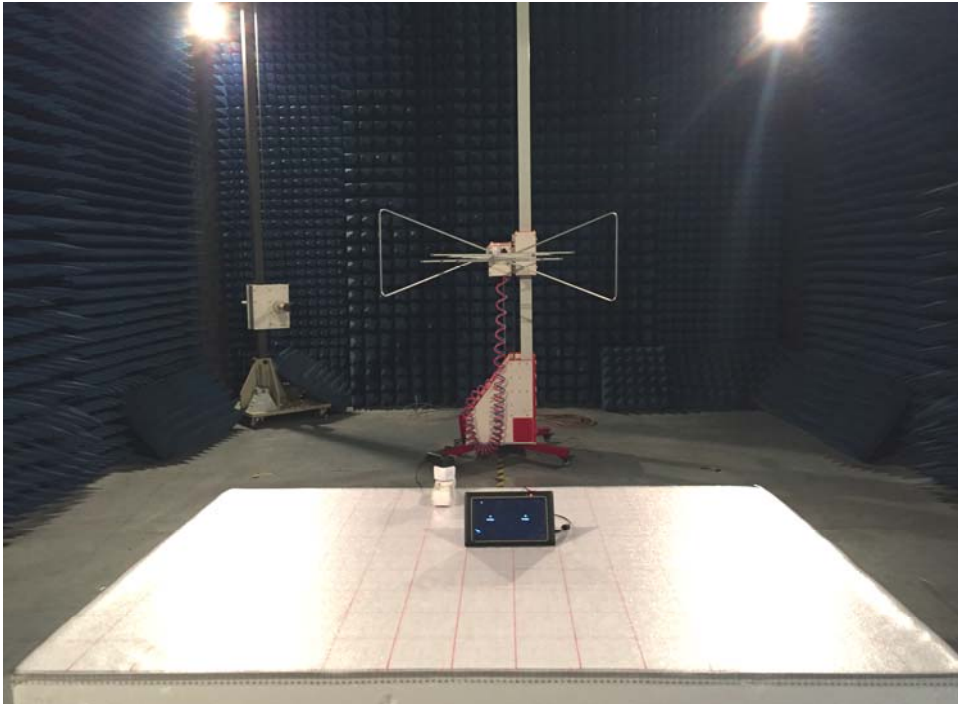

Appendix A: Photographs of Test Setup

Product: 7' LCD Monitor for HD System

Model: AWS33R

Radiated Emission

Conducted Emission