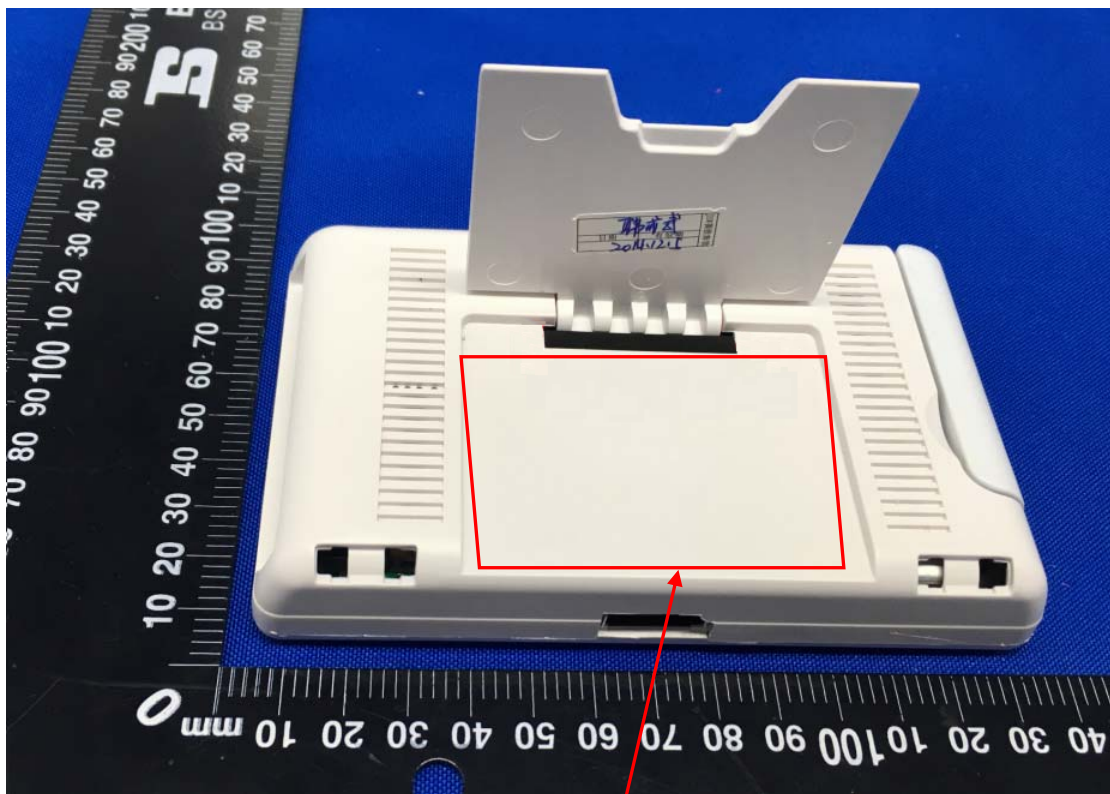

Label Artwork and Location

Model: AWS22R

Label:

4.3" LCD Real-Time Digital Wireless Monitor
Model: AWS22R
FCC ID: 2ACMYAWS22R
This device complies with part 15 of the FCC rules.
Operation is subject to the following two conditions (1) this device may not cause harmful interference, and (2) this device must accept any interference received, including interference that may cause undesired operation.

Size: 60*40mm

Label Location