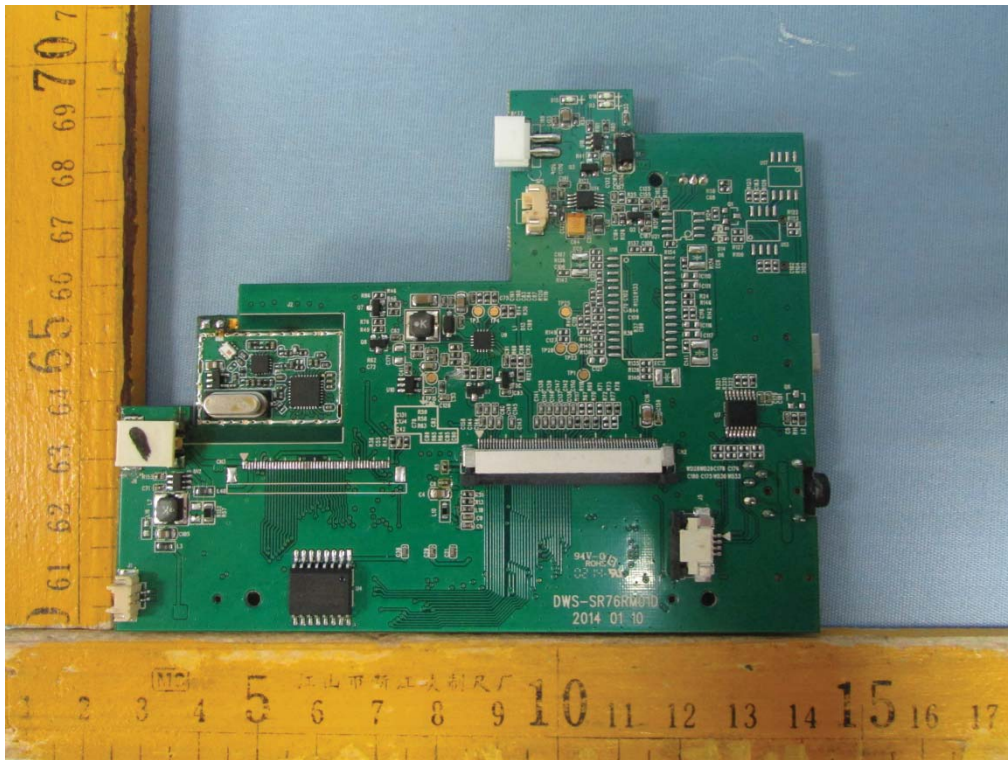

EUT – Open View

Model: AWS21R

ANT. connector

# RF -Module View