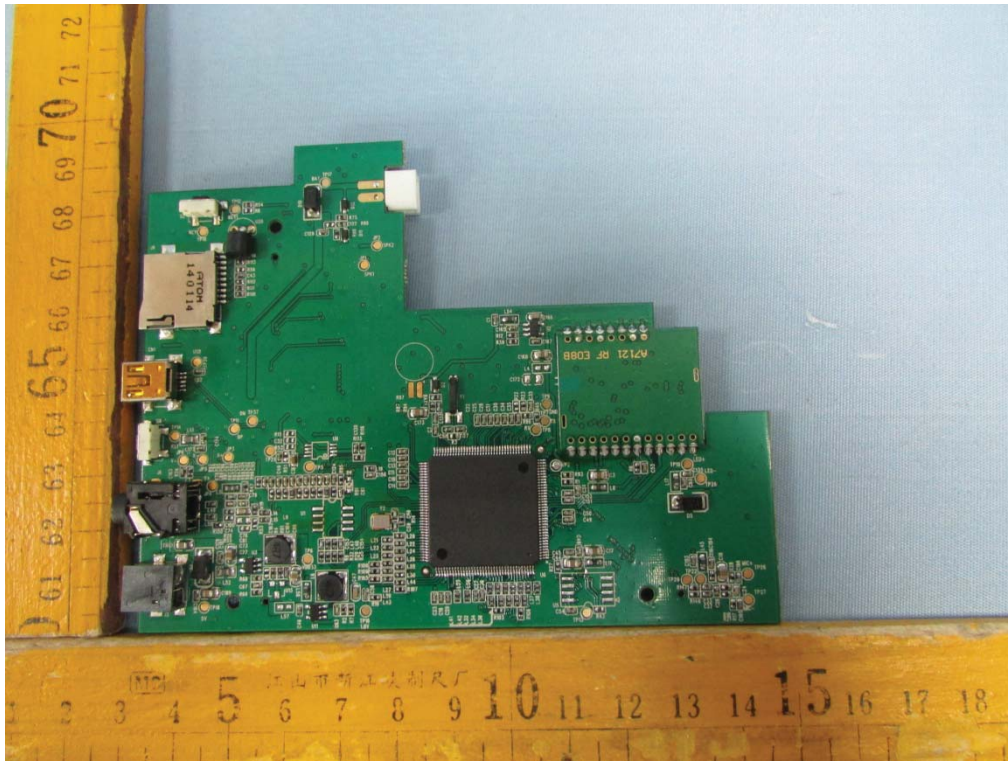

EUT – Open View

Model: AWS21R

ANT. connector

# RF -Module View