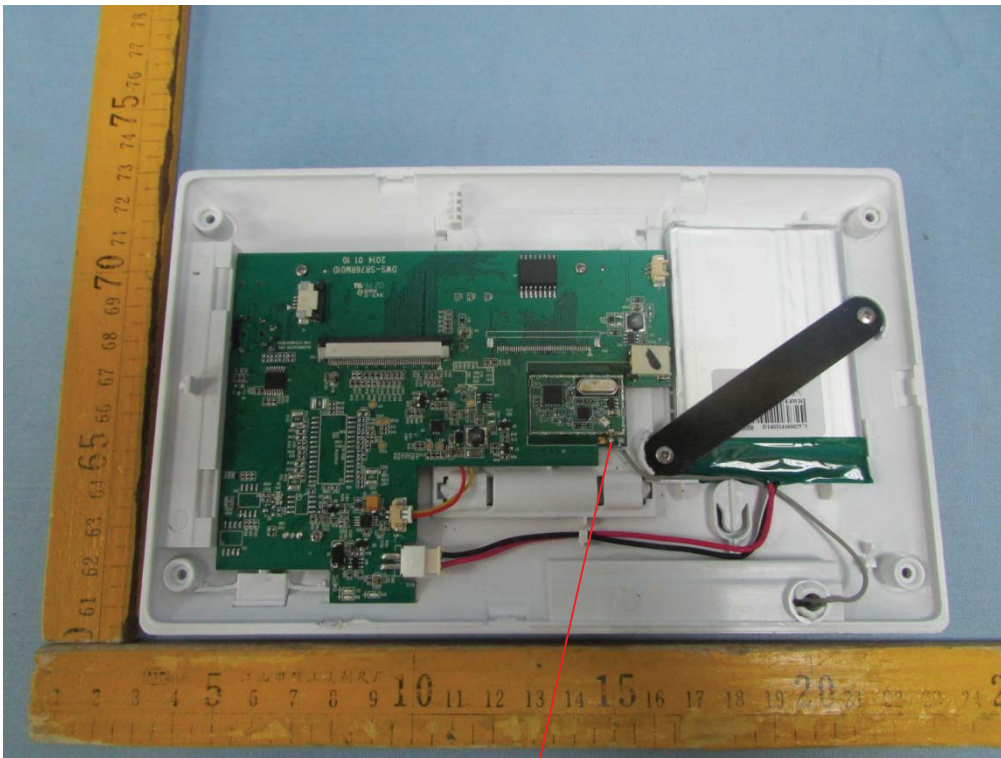

EUT – Open View

Model: AWS21R

ANT. connector

# RF -Module View