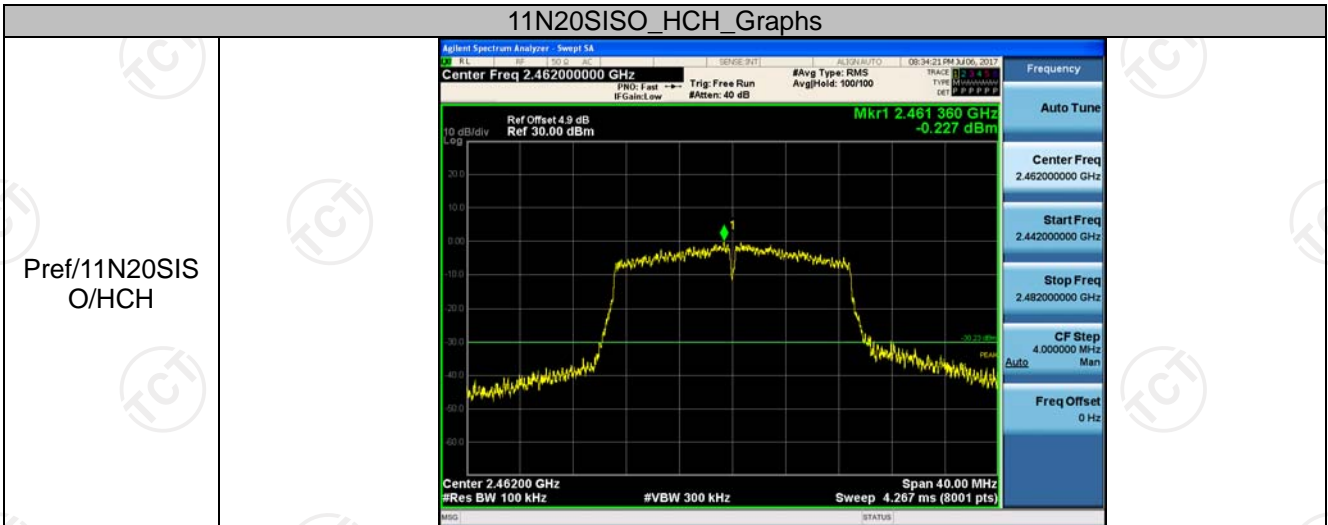

RF Conducted Spurious Emissions

Result Table

Mode	Channel	Pref [dBm]	Puw [dBm]	Verdict
11B	LCH	5.04	<Limit	PASS
11B	MCH	5.445	<Limit	PASS
11B	HCH	4.684	<Limit	PASS
11G	LCH	-1.85	<Limit	PASS
11G	MCH	-1.464	<Limit	PASS
11G	HCH	-0.778	<Limit	PASS
11N20SISO	LCH	-1.152	<Limit	PASS
11N20SISO	MCH	-1.242	<Limit	PASS
11N20SISO	HCH	-0.227	<Limit	PASS

11N20SISO_LCH_Graphs

11N20SIS_O/MCH_Graphs

11N20SISO_HCH_Graphs

Power Spectral Density

Result Table

Mode	Channel	Meas.Level [dBm]	Verdict
11B	LCH	-11.620	PASS
11B	MCH	-11.522	PASS
11B	HCH	-12.100	PASS
11G	LCH	-18.910	PASS
11G	MCH	-19.137	PASS
11G	HCH	-18.123	PASS
11N20SISO	LCH	-18.570	PASS
11N20SISO	MCH	-18.854	PASS
11N20SISO	HCH	-19.726	PASS