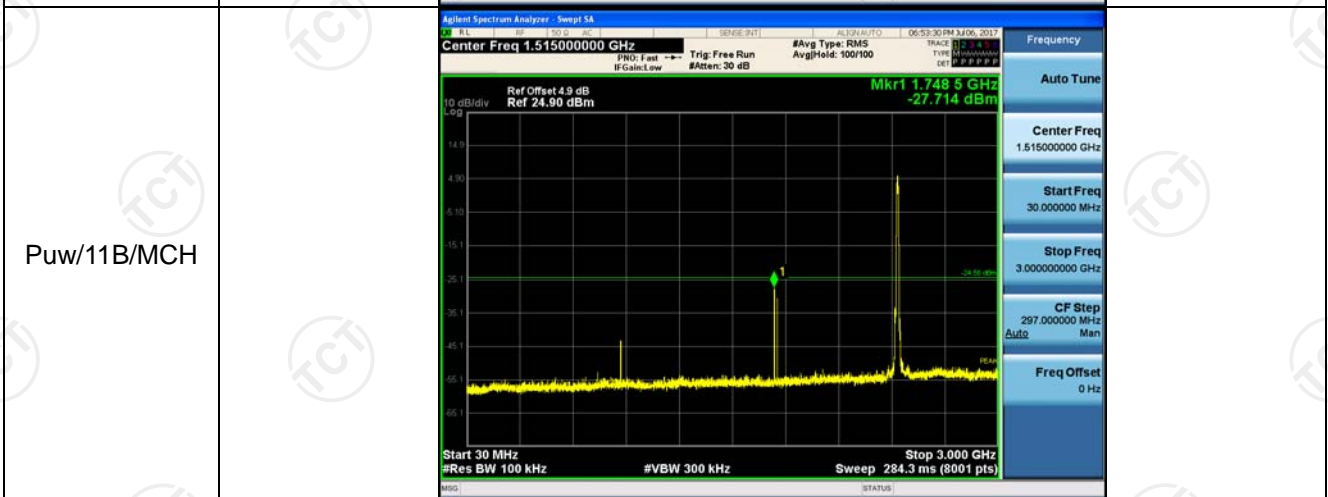

RF Conducted Spurious Emissions

Result Table

Mode	Channel	Pref [dBm]	Puw [dBm]	Verdict
11B	LCH	5.04	<Limit	PASS
11B	MCH	5.445	<Limit	PASS
11B	HCH	4.684	<Limit	PASS
11G	LCH	-1.85	<Limit	PASS
11G	MCH	-1.464	<Limit	PASS
11G	HCH	-0.778	<Limit	PASS
11N20SISO	LCH	-1.152	<Limit	PASS
11N20SISO	MCH	-1.242	<Limit	PASS
11N20SISO	HCH	-0.227	<Limit	PASS

Test Graph

11B_MCH_Graphs

11B_HCH_Graphs

11G_LCH_Graphs

11G_MCH_Graphs

Pref/11G/MCH

Puw/11G/MCH

11G_HCH_Graphs