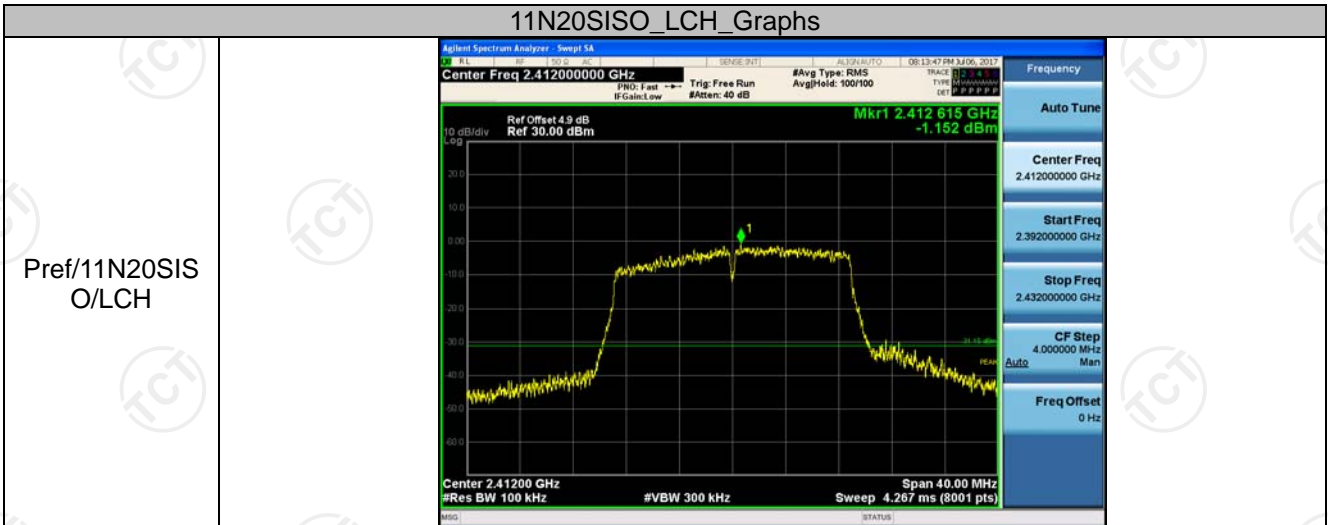

RF Conducted Spurious Emissions

Result Table

Mode	Channel	Pref [dBm]	Puw [dBm]	Verdict
11B	LCH	5.04	<Limit	PASS
11B	MCH	5.445	<Limit	PASS
11B	HCH	4.684	<Limit	PASS
11G	LCH	-1.85	<Limit	PASS
11G	MCH	-1.464	<Limit	PASS
11G	HCH	-0.778	<Limit	PASS
11N20SISO	LCH	-1.152	<Limit	PASS
11N20SISO	MCH	-1.242	<Limit	PASS
11N20SISO	HCH	-0.227	<Limit	PASS

Test Graph

11B_MCH_Graphs

11B_HCH_Graphs

11G_LCH_Graphs

11G_MCH_Graphs

Pref/11G/MCH

Puw/11G/MCH

11G_HCH_Graphs

11N20SISO_LCH_Graphs

11N20SIS_O/MCH_Graphs

11N20SISO_HCH_Graphs

Power Spectral Density

Result Table

Mode	Channel	Meas.Level [dBm]	Verdict
11B	LCH	-11.620	PASS
11B	MCH	-11.522	PASS
11B	HCH	-12.100	PASS
11G	LCH	-18.910	PASS
11G	MCH	-19.137	PASS
11G	HCH	-18.123	PASS
11N20SISO	LCH	-18.570	PASS
11N20SISO	MCH	-18.854	PASS
11N20SISO	HCH	-19.726	PASS