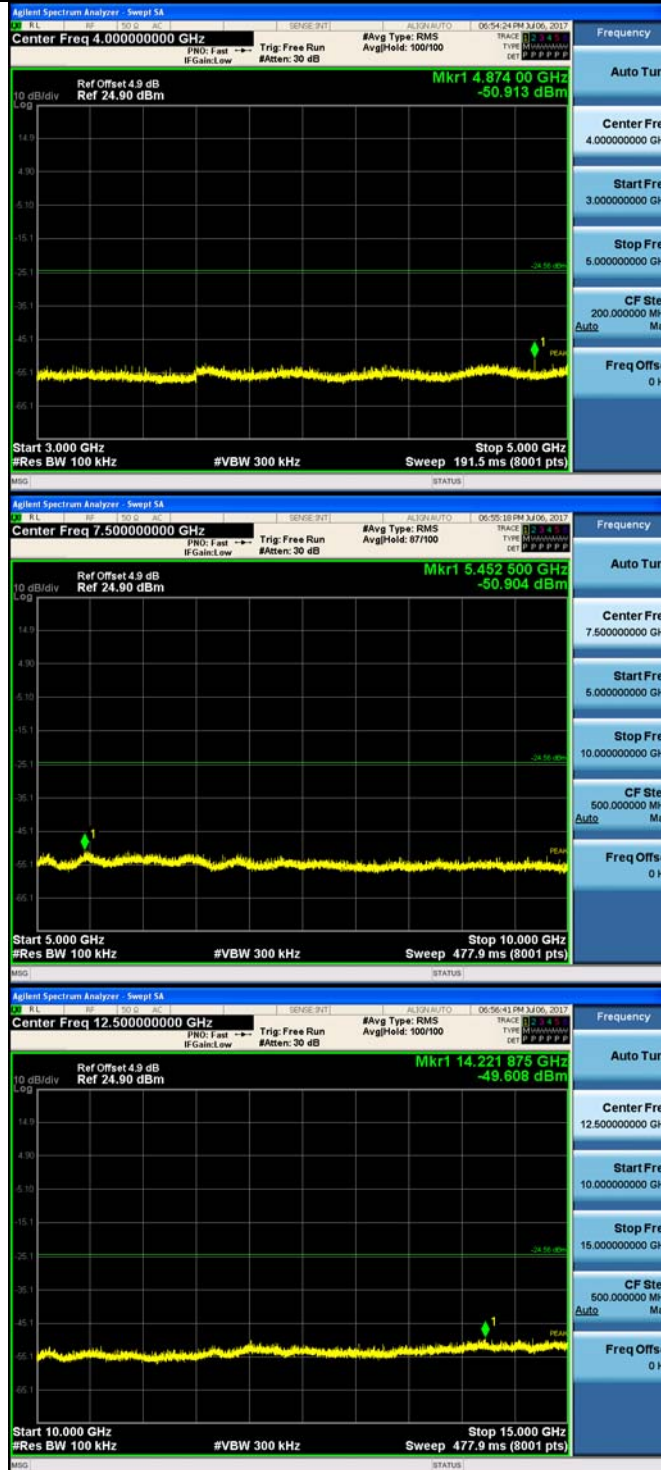

RF Conducted Spurious Emissions

Result Table

Mode	Channel	Pref [dBm]	Puw [dBm]	Verdict
11B	LCH	5.04	<Limit	PASS
11B	MCH	5.445	<Limit	PASS
11B	HCH	4.684	<Limit	PASS
11G	LCH	-1.85	<Limit	PASS
11G	MCH	-1.464	<Limit	PASS
11G	HCH	-0.778	<Limit	PASS
11N20SISO	LCH	-1.152	<Limit	PASS
11N20SISO	MCH	-1.242	<Limit	PASS
11N20SISO	HCH	-0.227	<Limit	PASS

Test Graph

11B_MCH_Graphs

11B_HCH_Graphs

11G_LCH_Graphs

11G_MCH_Graphs

Pref/11G/MCH

Puw/11G/MCH

11G_HCH_Graphs

11N20SISO_LCH_Graphs

11N20SIS_O/MCH_Graphs

11N20SISO_HCH_Graphs

Power Spectral Density

Result Table

Mode	Channel	Meas.Level [dBm]	Verdict
11B	LCH	-11.620	PASS
11B	MCH	-11.522	PASS
11B	HCH	-12.100	PASS
11G	LCH	-18.910	PASS
11G	MCH	-19.137	PASS
11G	HCH	-18.123	PASS
11N20SISO	LCH	-18.570	PASS
11N20SISO	MCH	-18.854	PASS
11N20SISO	HCH	-19.726	PASS