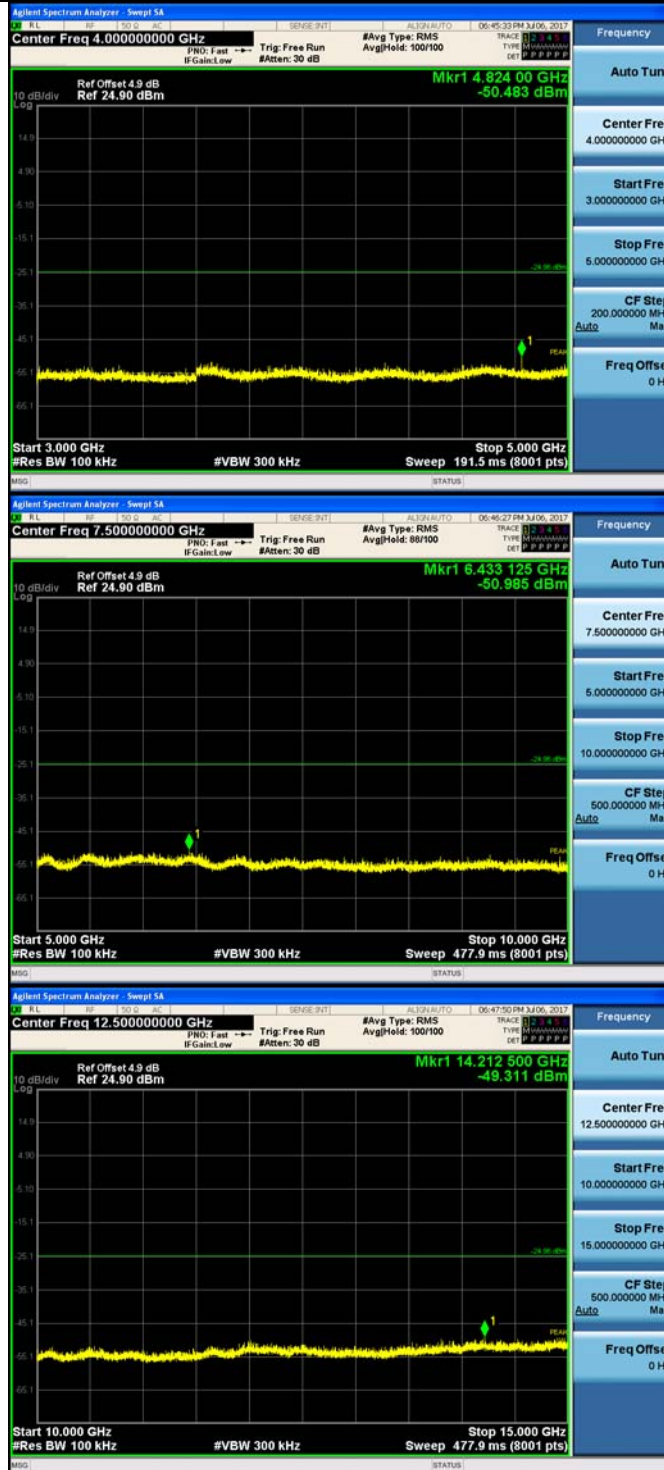

RF Conducted Spurious Emissions

Result Table

Mode	Channel	Pref [dBm]	Puw [dBm]	Verdict
11B	LCH	5.04	<Limit	PASS
11B	MCH	5.445	<Limit	PASS
11B	HCH	4.684	<Limit	PASS
11G	LCH	-1.85	<Limit	PASS
11G	MCH	-1.464	<Limit	PASS
11G	HCH	-0.778	<Limit	PASS
11N20SISO	LCH	-1.152	<Limit	PASS
11N20SISO	MCH	-1.242	<Limit	PASS
11N20SISO	HCH	-0.227	<Limit	PASS

Test Graph

11B_MCH_Graphs

11B_HCH_Graphs

11G_LCH_Graphs

11G_MCH_Graphs

Pref/11G/MCH

Puw/11G/MCH

11G_HCH_Graphs