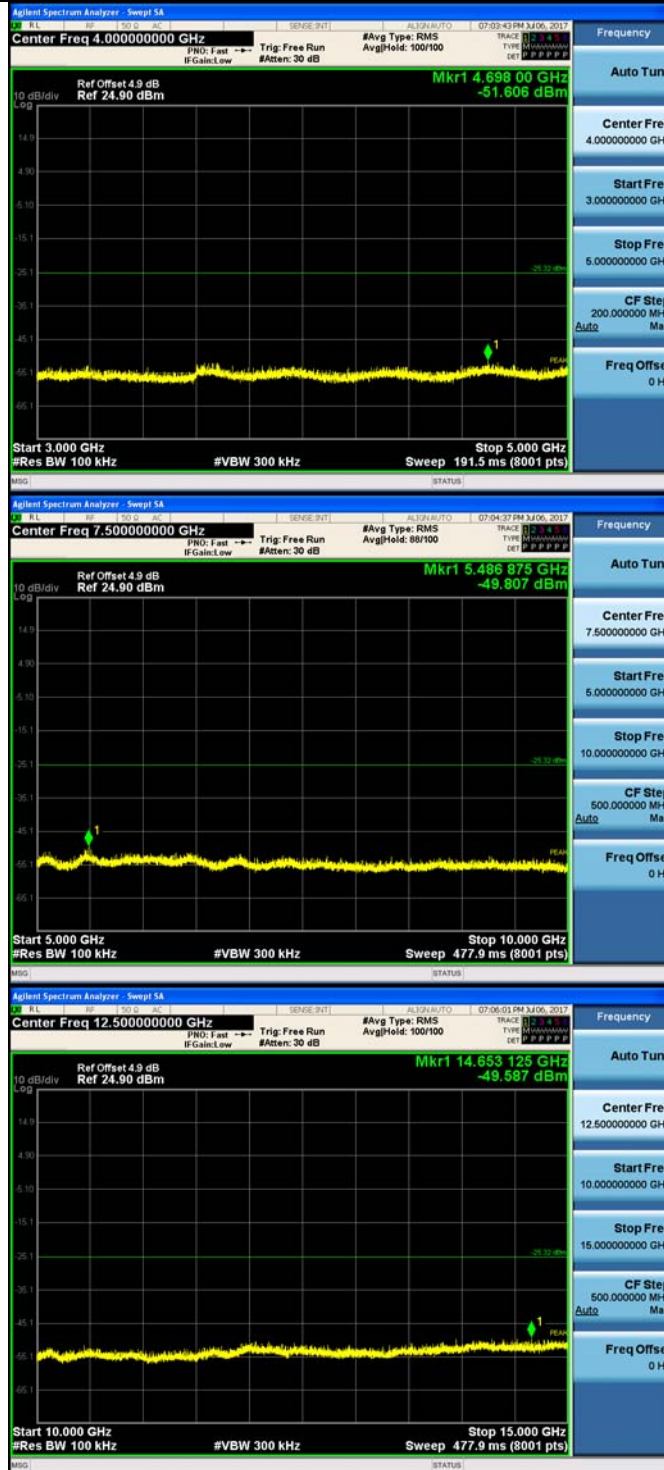

RF Conducted Spurious Emissions

Result Table

Mode	Channel	Pref [dBm]	Puw [dBm]	Verdict
11B	LCH	5.04	<Limit	PASS
11B	MCH	5.445	<Limit	PASS
11B	HCH	4.684	<Limit	PASS
11G	LCH	-1.85	<Limit	PASS
11G	MCH	-1.464	<Limit	PASS
11G	HCH	-0.778	<Limit	PASS
11N20SISO	LCH	-1.152	<Limit	PASS
11N20SISO	MCH	-1.242	<Limit	PASS
11N20SISO	HCH	-0.227	<Limit	PASS

Test Graph

11B_MCH_Graphs

11B_HCH_Graphs

11G_LCH_Graphs

11G_MCH_Graphs

Pref/11G/MCH

Puw/11G/MCH

11G_HCH_Graphs

11N20SISO_LCH_Graphs

11N20SIS_O/MCH_Graphs

11N20SISO_HCH_Graphs

Power Spectral Density

Result Table

Mode	Channel	Meas.Level [dBm]	Verdict
11B	LCH	-11.620	PASS
11B	MCH	-11.522	PASS
11B	HCH	-12.100	PASS
11G	LCH	-18.910	PASS
11G	MCH	-19.137	PASS
11G	HCH	-18.123	PASS
11N20SISO	LCH	-18.570	PASS
11N20SISO	MCH	-18.854	PASS
11N20SISO	HCH	-19.726	PASS