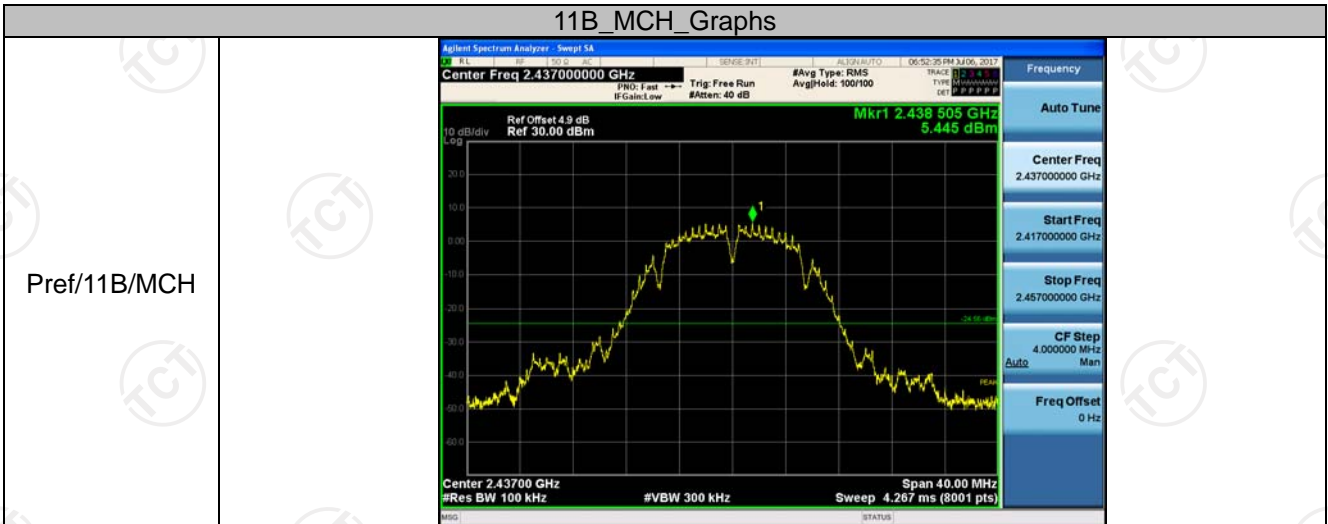

11B_MCH_Graphs