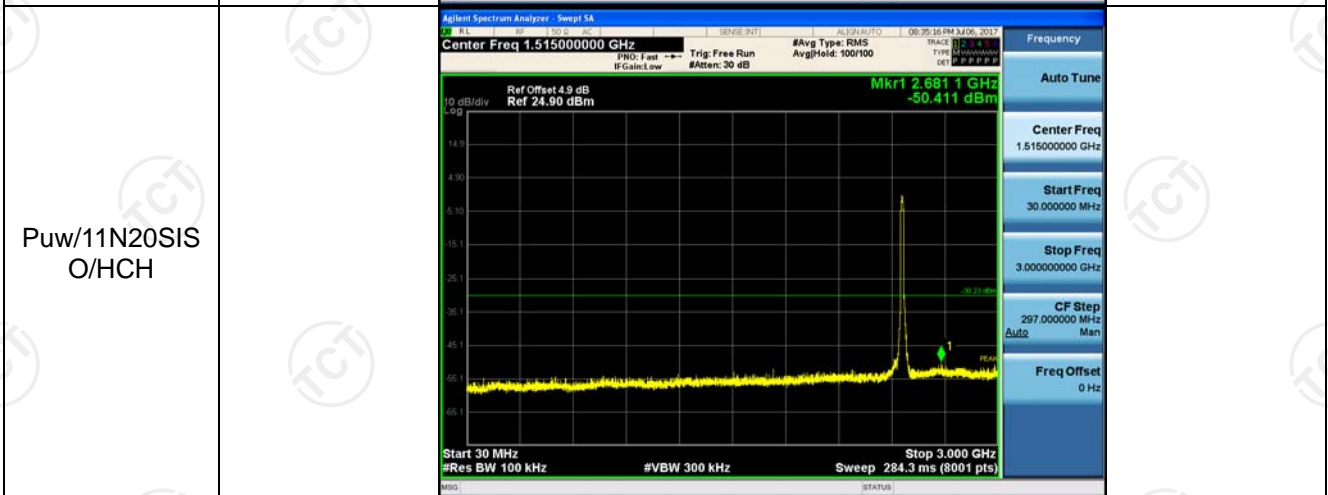

RF Conducted Spurious Emissions

Result Table

Mode	Channel	Pref [dBm]	Puw [dBm]	Verdict
11B	LCH	5.04	<Limit	PASS
11B	MCH	5.445	<Limit	PASS
11B	HCH	4.684	<Limit	PASS
11G	LCH	-1.85	<Limit	PASS
11G	MCH	-1.464	<Limit	PASS
11G	HCH	-0.778	<Limit	PASS
11N20SISO	LCH	-1.152	<Limit	PASS
11N20SISO	MCH	-1.242	<Limit	PASS
11N20SISO	HCH	-0.227	<Limit	PASS

11N20SISO_LCH_Graphs

11N20SIS_O/MCH_Graphs

11N20SISO_HCH_Graphs

Power Spectral Density

Result Table

Mode	Channel	Meas.Level [dBm]	Verdict
11B	LCH	-11.620	PASS
11B	MCH	-11.522	PASS
11B	HCH	-12.100	PASS
11G	LCH	-18.910	PASS
11G	MCH	-19.137	PASS
11G	HCH	-18.123	PASS
11N20SISO	LCH	-18.570	PASS
11N20SISO	MCH	-18.854	PASS
11N20SISO	HCH	-19.726	PASS

Test Graph

11B/HCH

11G/LCH

11G/MCH

11G/HCH

11N20SISO/LCH

11N20SISO/MCH

11N20SISO/HCH