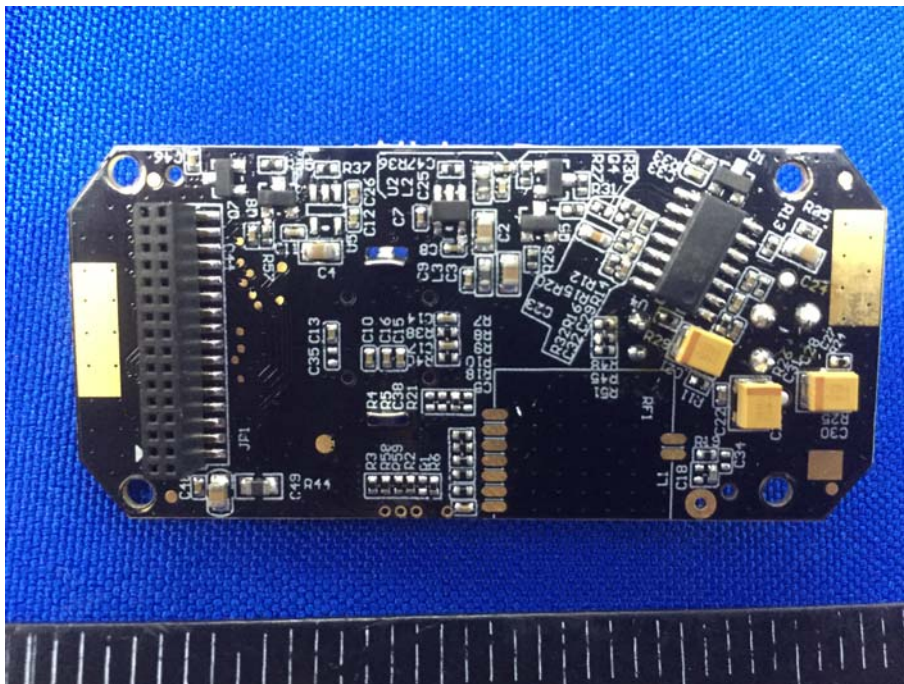

Appendix B: Photographs of Test Setup

Product: Li-On Battery Operated Wireless Network Camera

Model: AWFB17R

Radiated Emission

Conducted Emission

Appendix C: Photographs of EUT Product: Li-On Battery Operated Wireless Network Camera Model: AWFB17R External Photos

Product: Li-On Battery Operated Wireless Network Camera

Model: AWFB17R

Internal Photos

*******END OF REPORT*******