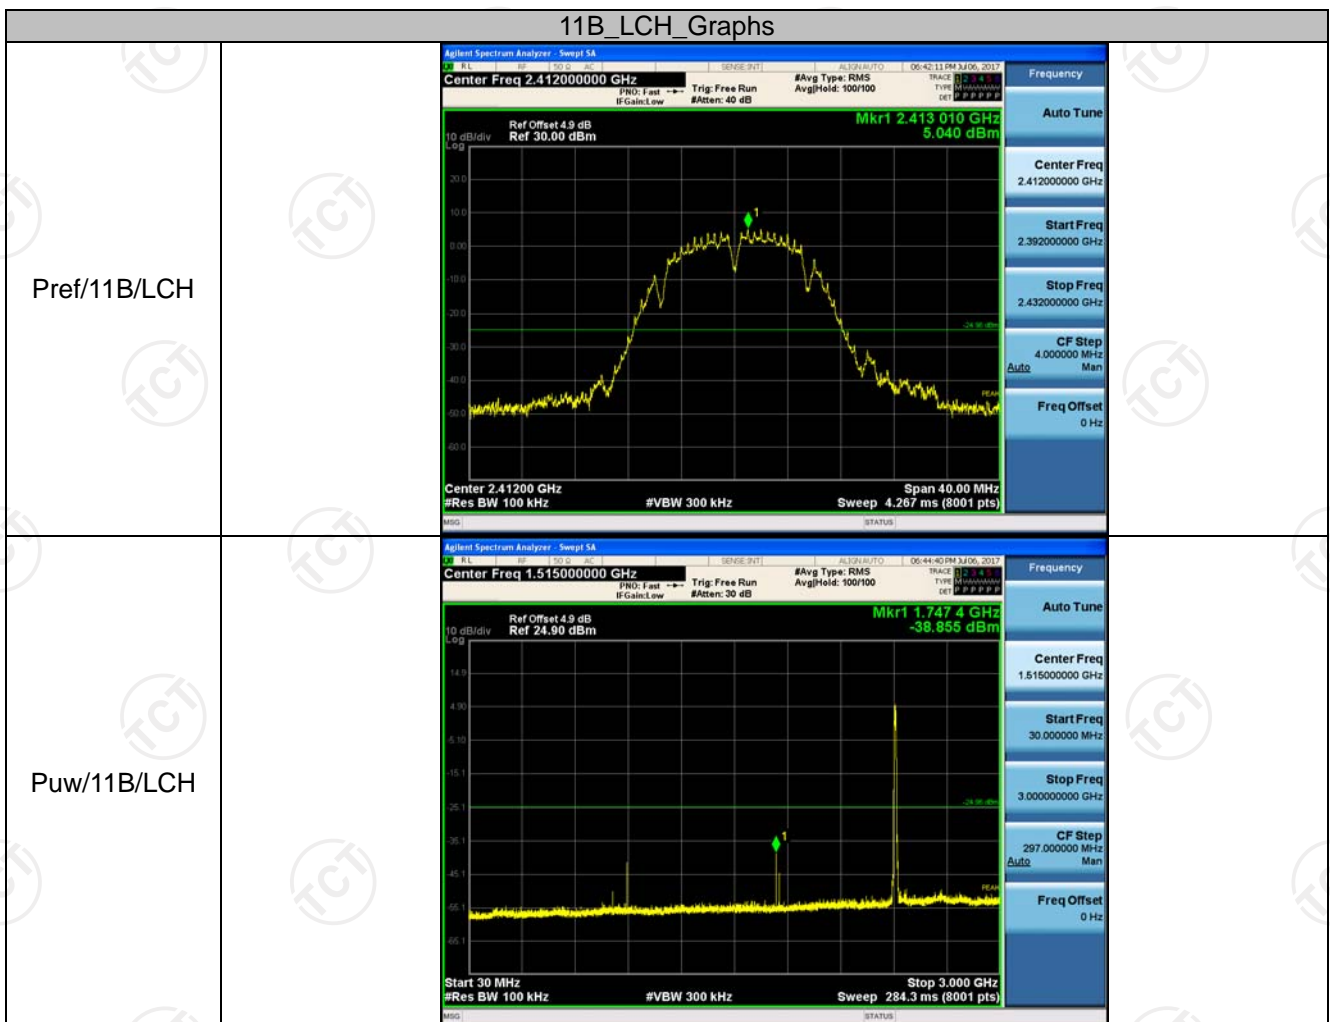

RF Conducted Spurious Emissions

Result Table

Mode	Channel	Pref [dBm]	Puw [dBm]	Verdict
11B	LCH	5.04	<Limit	PASS
11B	MCH	5.445	<Limit	PASS
11B	HCH	4.684	<Limit	PASS
11G	LCH	-1.85	<Limit	PASS
11G	MCH	-1.464	<Limit	PASS
11G	HCH	-0.778	<Limit	PASS
11N20SISO	LCH	-1.152	<Limit	PASS
11N20SISO	MCH	-1.242	<Limit	PASS
11N20SISO	HCH	-0.227	<Limit	PASS

Test Graph

11B_MCH_Graphs

11B_HCH_Graphs

11G_LCH_Graphs

11G_MCH_Graphs

Pref/11G/MCH

Puw/11G/MCH

11G_HCH_Graphs

11N20SISO_LCH_Graphs

11N20SIS_O/MCH_Graphs

11N20SISO_HCH_Graphs

Power Spectral Density

Result Table

Mode	Channel	Meas.Level [dBm]	Verdict
11B	LCH	-11.620	PASS
11B	MCH	-11.522	PASS
11B	HCH	-12.100	PASS
11G	LCH	-18.910	PASS
11G	MCH	-19.137	PASS
11G	HCH	-18.123	PASS
11N20SISO	LCH	-18.570	PASS
11N20SISO	MCH	-18.854	PASS
11N20SISO	HCH	-19.726	PASS