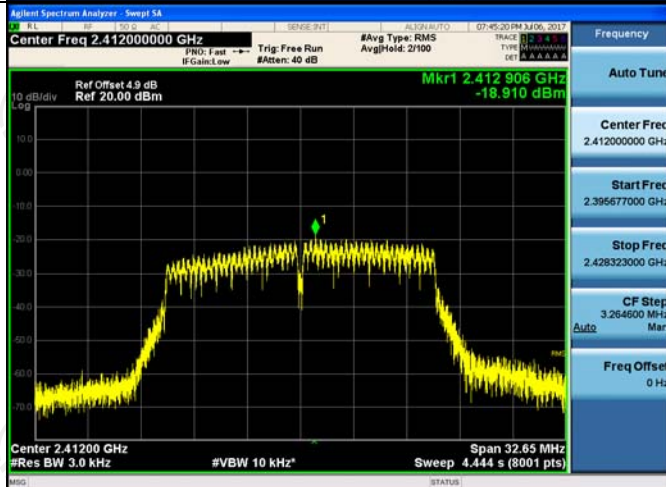

11B/HCH

11G/LCH

11G/MCH