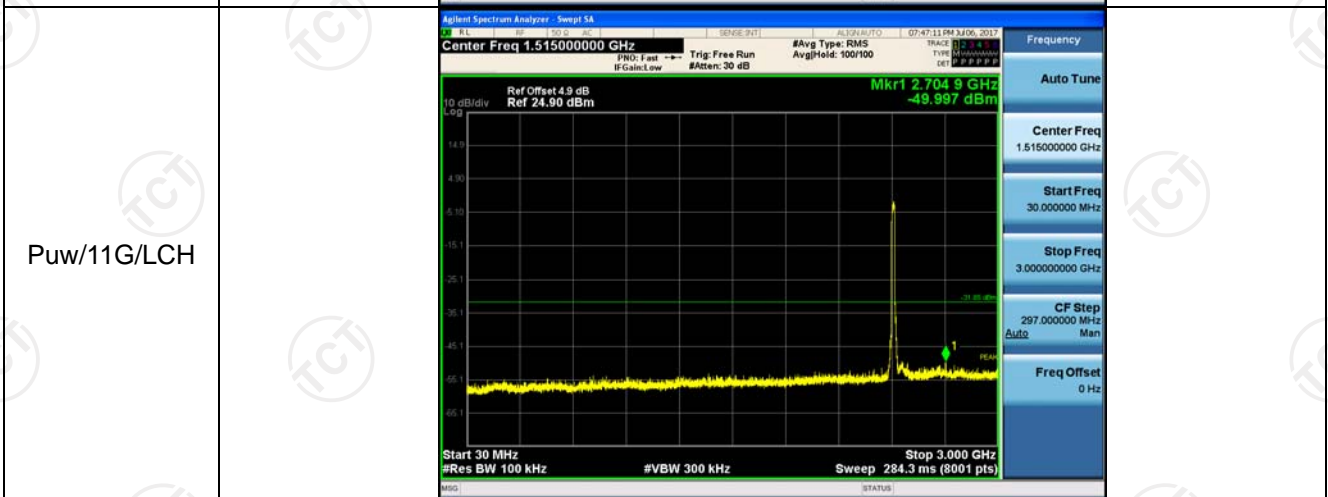

RF Conducted Spurious Emissions

Result Table

Mode	Channel	Pref [dBm]	Puw [dBm]	Verdict
11B	LCH	5.04	<Limit	PASS
11B	MCH	5.445	<Limit	PASS
11B	HCH	4.684	<Limit	PASS
11G	LCH	-1.85	<Limit	PASS
11G	MCH	-1.464	<Limit	PASS
11G	HCH	-0.778	<Limit	PASS
11N20SISO	LCH	-1.152	<Limit	PASS
11N20SISO	MCH	-1.242	<Limit	PASS
11N20SISO	HCH	-0.227	<Limit	PASS

Test Graph

11B_MCH_Graphs

11B_HCH_Graphs

11G_LCH_Graphs

11G_MCH_Graphs

Pref/11G/MCH

Puw/11G/MCH

11G_HCH_Graphs

11N20SISO_LCH_Graphs

11N20SIS_O/MCH_Graphs

11N20SISO_HCH_Graphs

Power Spectral Density

Result Table

Mode	Channel	Meas.Level [dBm]	Verdict
11B	LCH	-11.620	PASS
11B	MCH	-11.522	PASS
11B	HCH	-12.100	PASS
11G	LCH	-18.910	PASS
11G	MCH	-19.137	PASS
11G	HCH	-18.123	PASS
11N20SISO	LCH	-18.570	PASS
11N20SISO	MCH	-18.854	PASS
11N20SISO	HCH	-19.726	PASS