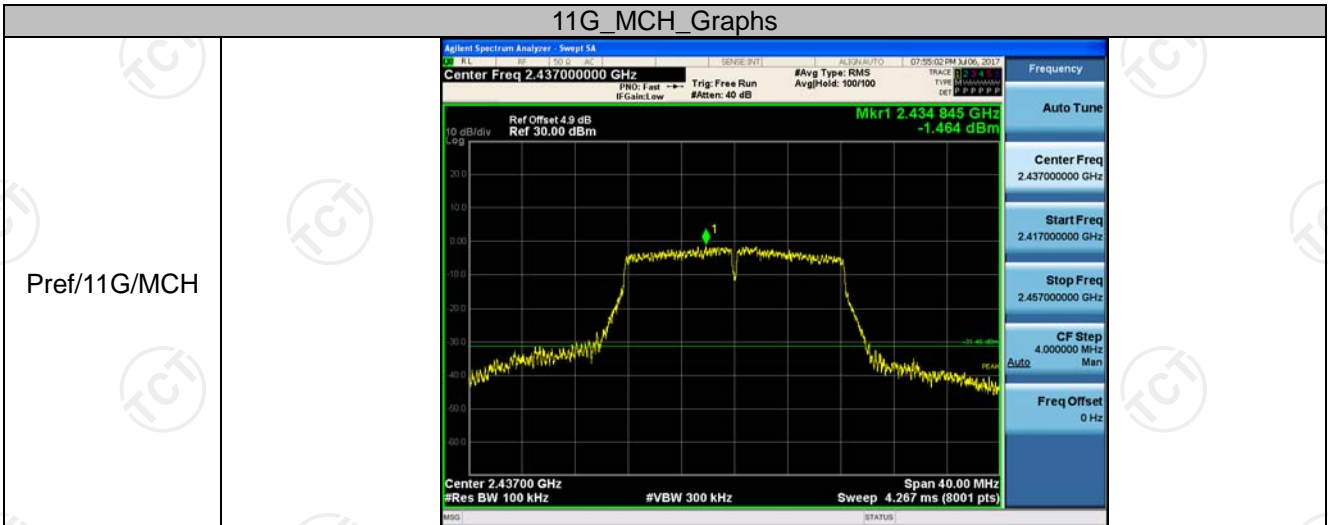

RF Conducted Spurious Emissions

Result Table

Mode	Channel	Pref [dBm]	Puw [dBm]	Verdict
11B	LCH	5.04	<Limit	PASS
11B	MCH	5.445	<Limit	PASS
11B	HCH	4.684	<Limit	PASS
11G	LCH	-1.85	<Limit	PASS
11G	MCH	-1.464	<Limit	PASS
11G	HCH	-0.778	<Limit	PASS
11N20SISO	LCH	-1.152	<Limit	PASS
11N20SISO	MCH	-1.242	<Limit	PASS
11N20SISO	HCH	-0.227	<Limit	PASS

Test Graph

11B_MCH_Graphs

11B_HCH_Graphs

11G_LCH_Graphs

11G_MCH_Graphs

Pref/11G/MCH

Puw/11G/MCH

11G_HCH_Graphs

11N20SISO_LCH_Graphs

11N20SIS_O/MCH_Graphs

11N20SISO_HCH_Graphs

Power Spectral Density

Result Table

Mode	Channel	Meas.Level [dBm]	Verdict
11B	LCH	-11.620	PASS
11B	MCH	-11.522	PASS
11B	HCH	-12.100	PASS
11G	LCH	-18.910	PASS
11G	MCH	-19.137	PASS
11G	HCH	-18.123	PASS
11N20SISO	LCH	-18.570	PASS
11N20SISO	MCH	-18.854	PASS
11N20SISO	HCH	-19.726	PASS