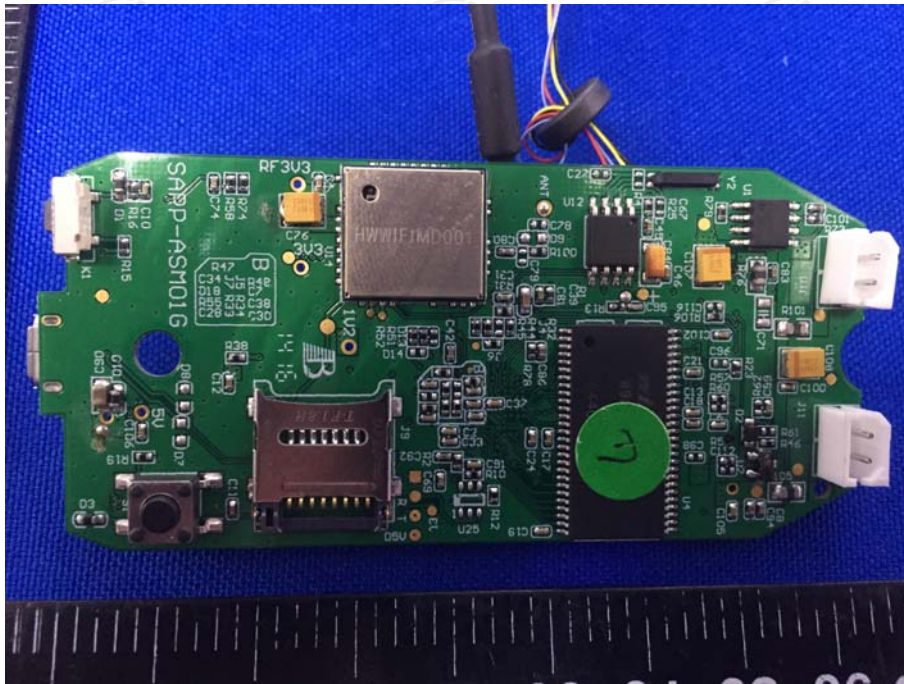

Appendix B: Photographs of Test Setup

Product: Li-On Battery Operated Wireless Network Camera

Model: AWFB17R

Radiated Emission

Conducted Emission

Appendix C: Photographs of EUT Product: Li-On Battery Operated Wireless Network Camera Model: AWFB17R External Photos

Product: Li-On Battery Operated Wireless Network Camera

Model: AWFB17R

Internal Photos

*******END OF REPORT*******