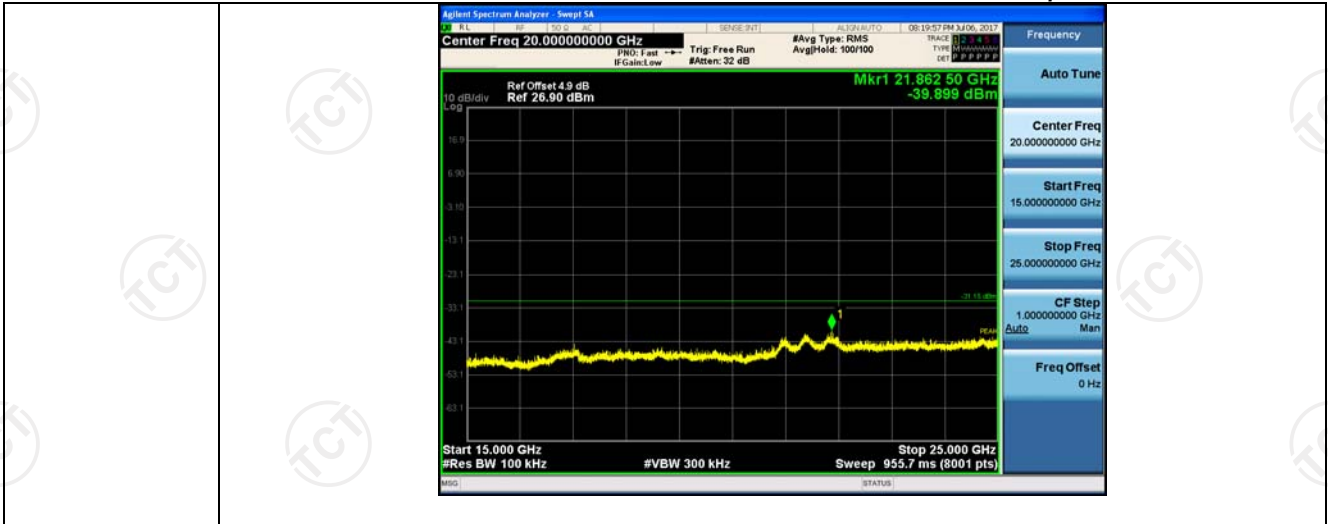

11N20SIS_O/MCH_Graphs