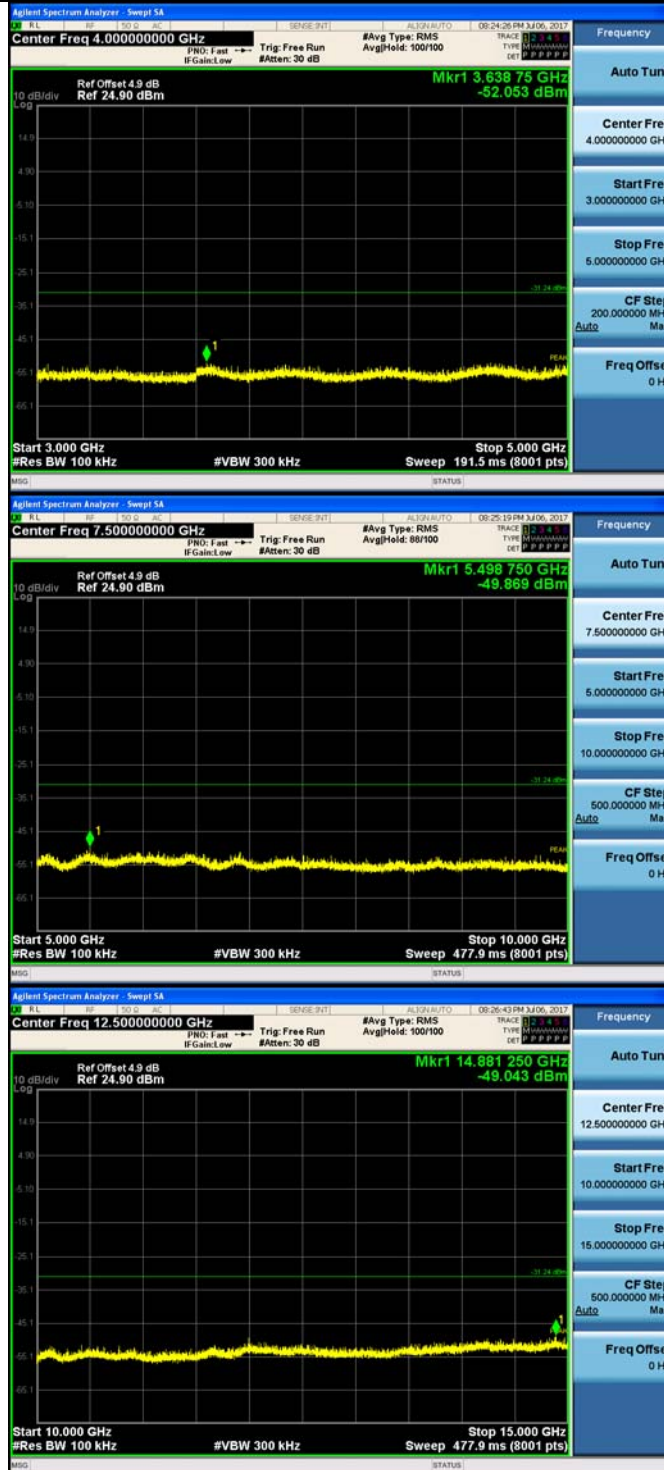

RF Conducted Spurious Emissions

Result Table

Mode	Channel	Pref [dBm]	Puw [dBm]	Verdict
11B	LCH	5.04	<Limit	PASS
11B	MCH	5.445	<Limit	PASS
11B	HCH	4.684	<Limit	PASS
11G	LCH	-1.85	<Limit	PASS
11G	MCH	-1.464	<Limit	PASS
11G	HCH	-0.778	<Limit	PASS
11N20SISO	LCH	-1.152	<Limit	PASS
11N20SISO	MCH	-1.242	<Limit	PASS
11N20SISO	HCH	-0.227	<Limit	PASS

Test Graph

11B_MCH_Graphs

11B_HCH_Graphs

11G_LCH_Graphs

11G_MCH_Graphs

Pref/11G/MCH

Puw/11G/MCH

11G_HCH_Graphs

11N20SISO_LCH_Graphs

11N20SIS_O/MCH_Graphs

11N20SISO_HCH_Graphs

Power Spectral Density

Result Table

Mode	Channel	Meas.Level [dBm]	Verdict
11B	LCH	-11.620	PASS
11B	MCH	-11.522	PASS
11B	HCH	-12.100	PASS
11G	LCH	-18.910	PASS
11G	MCH	-19.137	PASS
11G	HCH	-18.123	PASS
11N20SISO	LCH	-18.570	PASS
11N20SISO	MCH	-18.854	PASS
11N20SISO	HCH	-19.726	PASS

Test Graph

11B/HCH

11G/LCH

11G/MCH

11G/HCH

11N20SISO/LCH

11N20SISO/MCH

11N20SISO/HCH