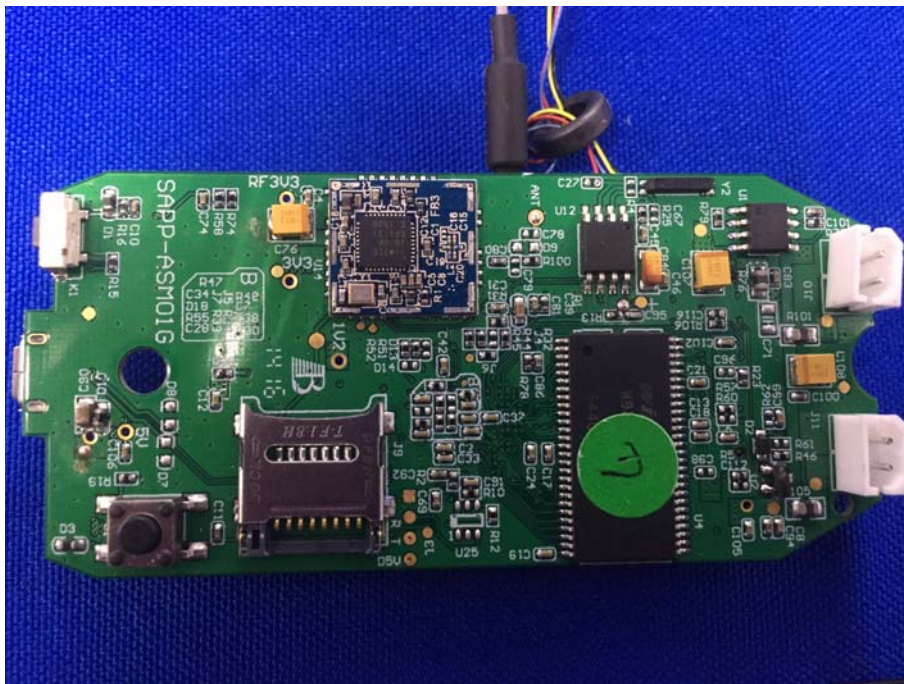

Appendix B: Photographs of Test Setup

Product: Li-On Battery Operated Wireless Network Camera

Model: AWFB17R

Radiated Emission

Conducted Emission

Appendix C: Photographs of EUT Product: Li-On Battery Operated Wireless Network Camera Model: AWFB17R External Photos

Product: Li-On Battery Operated Wireless Network Camera

Model: AWFB17R

Internal Photos

*******END OF REPORT*******