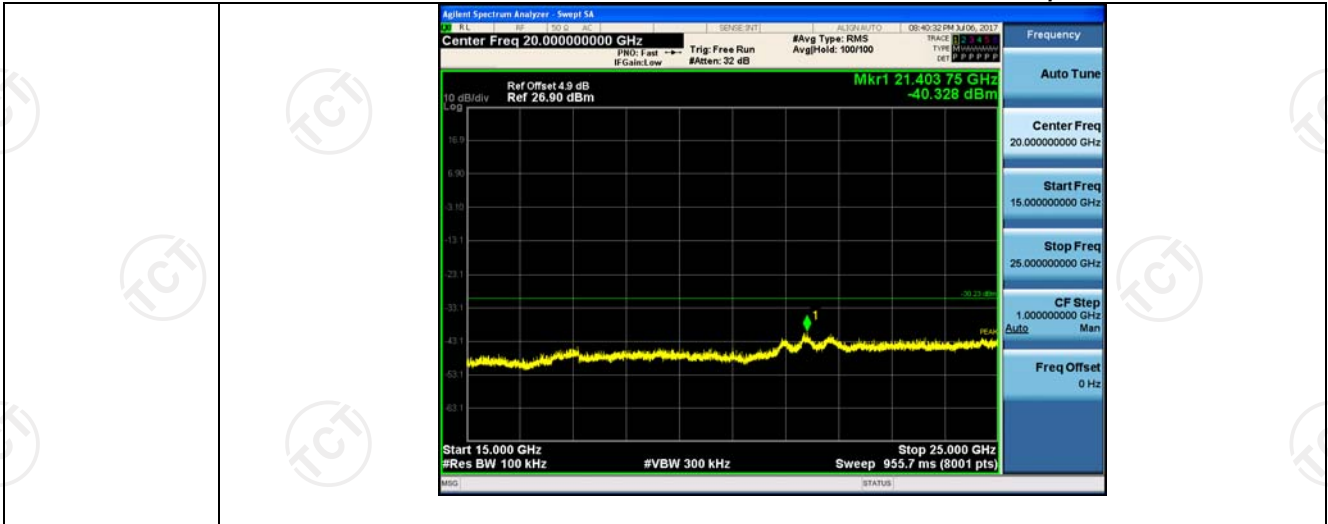

11N20SISO_LCH_Graphs

11N20SIS_O/MCH_Graphs

11N20SISO_HCH_Graphs

Power Spectral Density

Result Table

Mode	Channel	Meas.Level [dBm]	Verdict
11B	LCH	-11.620	PASS
11B	MCH	-11.522	PASS
11B	HCH	-12.100	PASS
11G	LCH	-18.910	PASS
11G	MCH	-19.137	PASS
11G	HCH	-18.123	PASS
11N20SISO	LCH	-18.570	PASS
11N20SISO	MCH	-18.854	PASS
11N20SISO	HCH	-19.726	PASS

Test Graph

11B/HCH

11G/LCH

11G/MCH

11G/HCH

11N20SISO/LCH

11N20SISO/MCH

11N20SISO/HCH