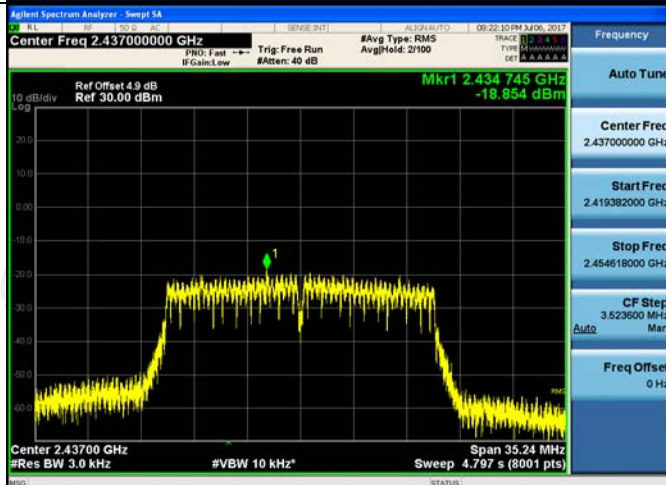

Test Graph

11B/HCH

11G/LCH

11G/MCH

11G/HCH

11N20SISO/LCH

11N20SISO/MCH

11N20SISO/HCH

Appendix B: Photographs of Test Setup

Product: Li-On Battery Operated Wireless Network Camera

Model: AWFB17R

Radiated Emission

Conducted Emission

Appendix C: Photographs of EUT Product: Li-On Battery Operated Wireless Network Camera Model: AWFB17R External Photos