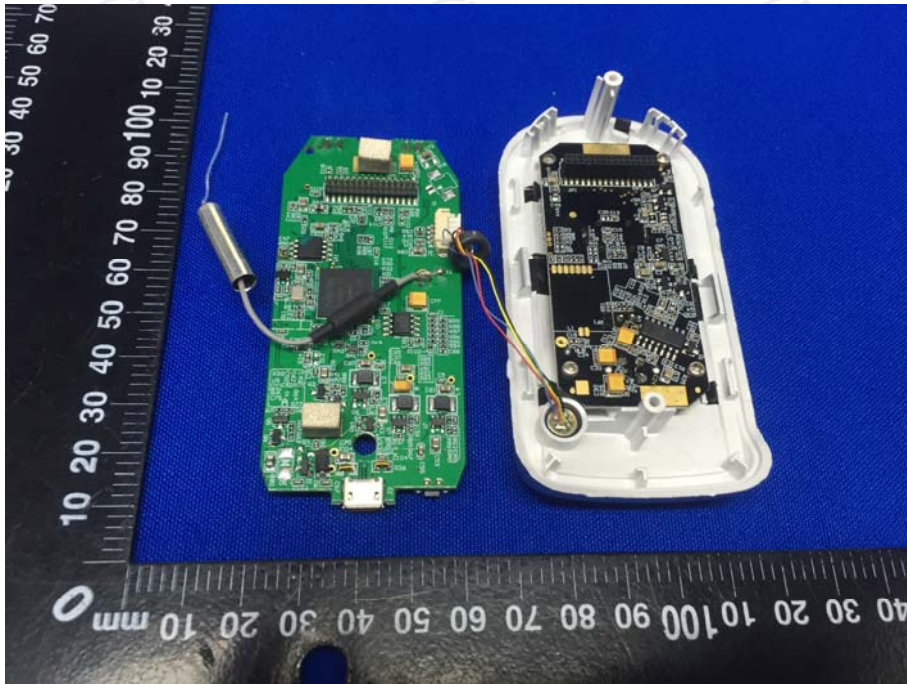

Appendix B: Photographs of Test Setup

Product: Li-On Battery Operated Wireless Network Camera

Model: AWFB17R

Radiated Emission

Conducted Emission

Appendix C: Photographs of EUT Product: Li-On Battery Operated Wireless Network Camera Model: AWFB17R External Photos

Product: Li-On Battery Operated Wireless Network Camera

Model: AWFB17R

Internal Photos

*******END OF REPORT*******