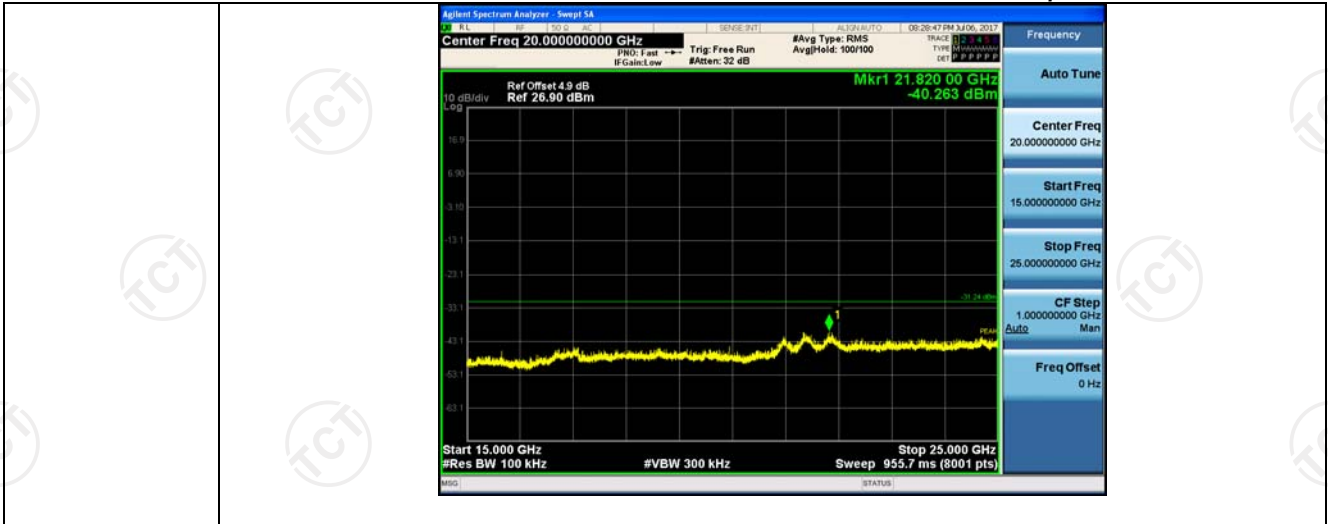

11N20SISO_LCH_Graphs

11N20SIS_O/MCH_Graphs

11N20SISO_HCH_Graphs

Power Spectral Density

Result Table

Mode	Channel	Meas.Level [dBm]	Verdict
11B	LCH	-11.620	PASS
11B	MCH	-11.522	PASS
11B	HCH	-12.100	PASS
11G	LCH	-18.910	PASS
11G	MCH	-19.137	PASS
11G	HCH	-18.123	PASS
11N20SISO	LCH	-18.570	PASS
11N20SISO	MCH	-18.854	PASS
11N20SISO	HCH	-19.726	PASS