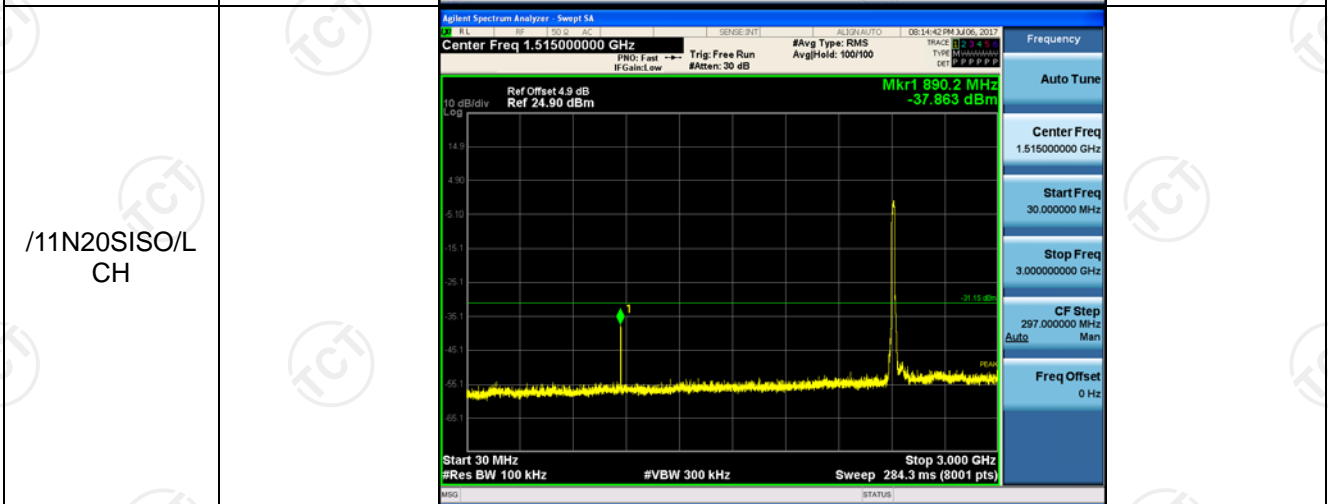

RF Conducted Spurious Emissions

Result Table

Mode	Channel	Pref [dBm]	Puw [dBm]	Verdict
11B	LCH	5.04	<Limit	PASS
11B	MCH	5.445	<Limit	PASS
11B	HCH	4.684	<Limit	PASS
11G	LCH	-1.85	<Limit	PASS
11G	MCH	-1.464	<Limit	PASS
11G	HCH	-0.778	<Limit	PASS
11N20SISO	LCH	-1.152	<Limit	PASS
11N20SISO	MCH	-1.242	<Limit	PASS
11N20SISO	HCH	-0.227	<Limit	PASS

Test Graph

11B_MCH_Graphs

11B_HCH_Graphs

11G_LCH_Graphs

11G_MCH_Graphs

Pref/11G/MCH

Puw/11G/MCH

11G_HCH_Graphs

11N20SISO_LCH_Graphs

11N20SIS_O/MCH_Graphs

11N20SISO_HCH_Graphs

Power Spectral Density

Result Table

Mode	Channel	Meas.Level [dBm]	Verdict
11B	LCH	-11.620	PASS
11B	MCH	-11.522	PASS
11B	HCH	-12.100	PASS
11G	LCH	-18.910	PASS
11G	MCH	-19.137	PASS
11G	HCH	-18.123	PASS
11N20SISO	LCH	-18.570	PASS
11N20SISO	MCH	-18.854	PASS
11N20SISO	HCH	-19.726	PASS