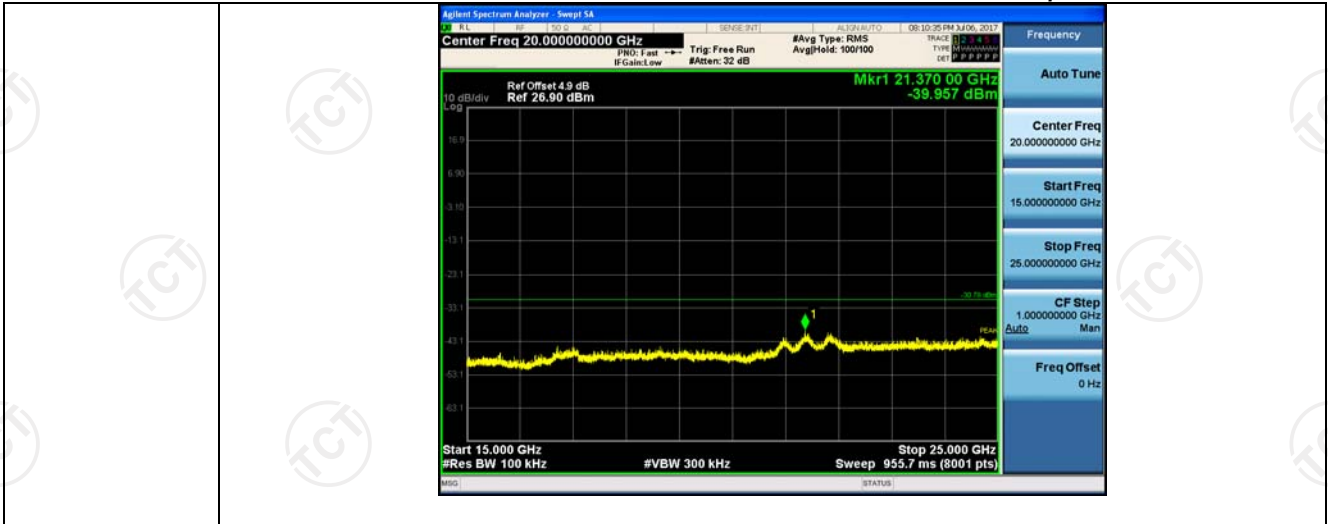

RF Conducted Spurious Emissions

Result Table

Mode	Channel	Pref [dBm]	Puw [dBm]	Verdict
11B	LCH	5.04	<Limit	PASS
11B	MCH	5.445	<Limit	PASS
11B	HCH	4.684	<Limit	PASS
11G	LCH	-1.85	<Limit	PASS
11G	MCH	-1.464	<Limit	PASS
11G	HCH	-0.778	<Limit	PASS
11N20SISO	LCH	-1.152	<Limit	PASS
11N20SISO	MCH	-1.242	<Limit	PASS
11N20SISO	HCH	-0.227	<Limit	PASS

Test Graph

11B_MCH_Graphs

11B_HCH_Graphs

11G_LCH_Graphs

11G_MCH_Graphs

Pref/11G/MCH

Puw/11G/MCH

11G_HCH_Graphs