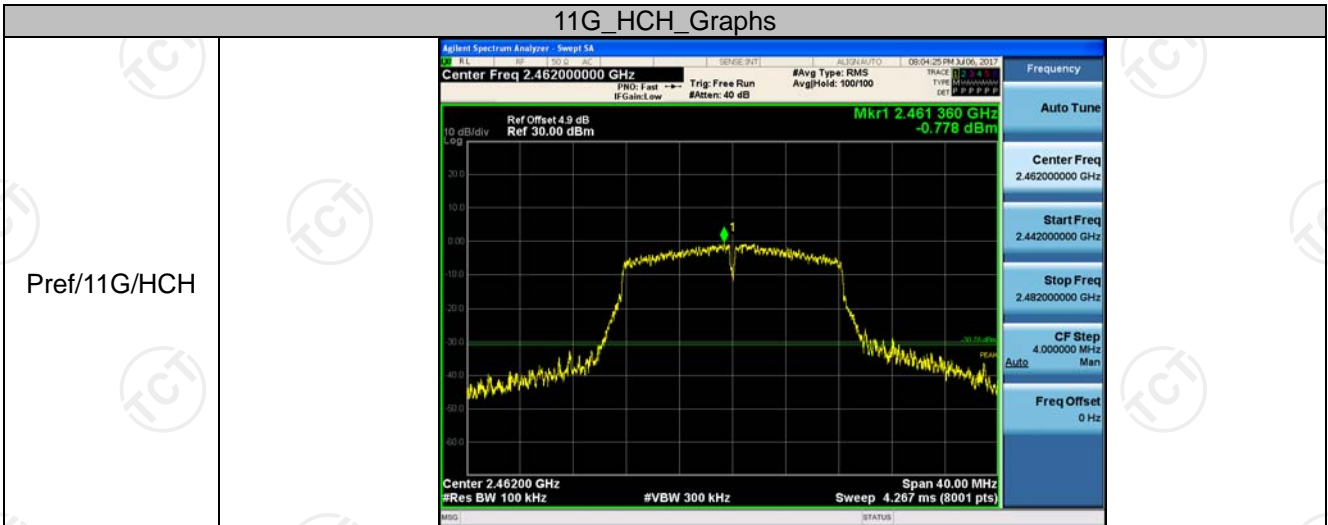

RF Conducted Spurious Emissions

Result Table

Mode	Channel	Pref [dBm]	Puw [dBm]	Verdict
11B	LCH	5.04	<Limit	PASS
11B	MCH	5.445	<Limit	PASS
11B	HCH	4.684	<Limit	PASS
11G	LCH	-1.85	<Limit	PASS
11G	MCH	-1.464	<Limit	PASS
11G	HCH	-0.778	<Limit	PASS
11N20SISO	LCH	-1.152	<Limit	PASS
11N20SISO	MCH	-1.242	<Limit	PASS
11N20SISO	HCH	-0.227	<Limit	PASS

Test Graph

11B_MCH_Graphs

11B_HCH_Graphs

11G_LCH_Graphs

11G_MCH_Graphs

Pref/11G/MCH

Puw/11G/MCH

11G_HCH_Graphs

11N20SISO_LCH_Graphs

11N20SIS_O/MCH_Graphs

11N20SISO_HCH_Graphs

Power Spectral Density

Result Table

Mode	Channel	Meas.Level [dBm]	Verdict
11B	LCH	-11.620	PASS
11B	MCH	-11.522	PASS
11B	HCH	-12.100	PASS
11G	LCH	-18.910	PASS
11G	MCH	-19.137	PASS
11G	HCH	-18.123	PASS
11N20SISO	LCH	-18.570	PASS
11N20SISO	MCH	-18.854	PASS
11N20SISO	HCH	-19.726	PASS