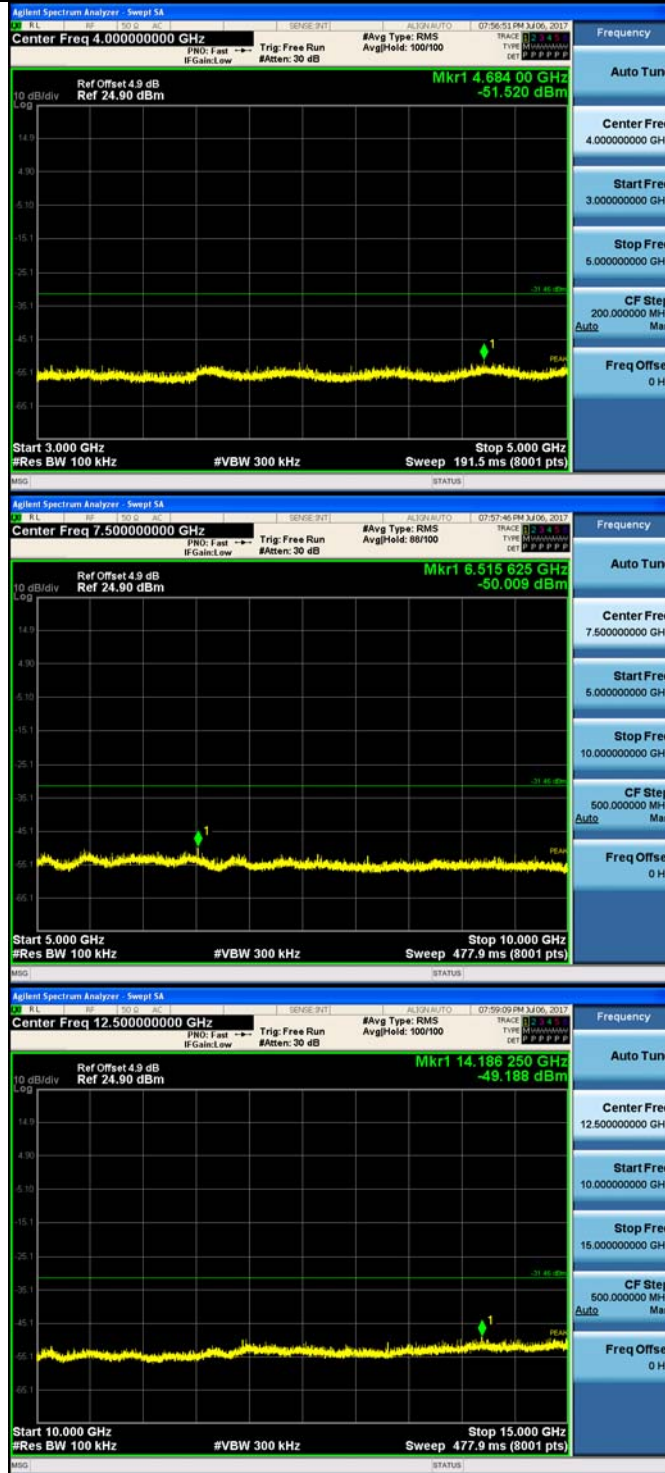

RF Conducted Spurious Emissions

Result Table

Mode	Channel	Pref [dBm]	Puw [dBm]	Verdict
11B	LCH	5.04	<Limit	PASS
11B	MCH	5.445	<Limit	PASS
11B	HCH	4.684	<Limit	PASS
11G	LCH	-1.85	<Limit	PASS
11G	MCH	-1.464	<Limit	PASS
11G	HCH	-0.778	<Limit	PASS
11N20SISO	LCH	-1.152	<Limit	PASS
11N20SISO	MCH	-1.242	<Limit	PASS
11N20SISO	HCH	-0.227	<Limit	PASS

Test Graph

11B_MCH_Graphs

11B_HCH_Graphs

11G_LCH_Graphs

11G_MCH_Graphs

Pref/11G/MCH

Puw/11G/MCH

11G_HCH_Graphs

11N20SISO_LCH_Graphs

11N20SIS_O/MCH_Graphs

11N20SISO_HCH_Graphs

Power Spectral Density

Result Table

Mode	Channel	Meas.Level [dBm]	Verdict
11B	LCH	-11.620	PASS
11B	MCH	-11.522	PASS
11B	HCH	-12.100	PASS
11G	LCH	-18.910	PASS
11G	MCH	-19.137	PASS
11G	HCH	-18.123	PASS
11N20SISO	LCH	-18.570	PASS
11N20SISO	MCH	-18.854	PASS
11N20SISO	HCH	-19.726	PASS