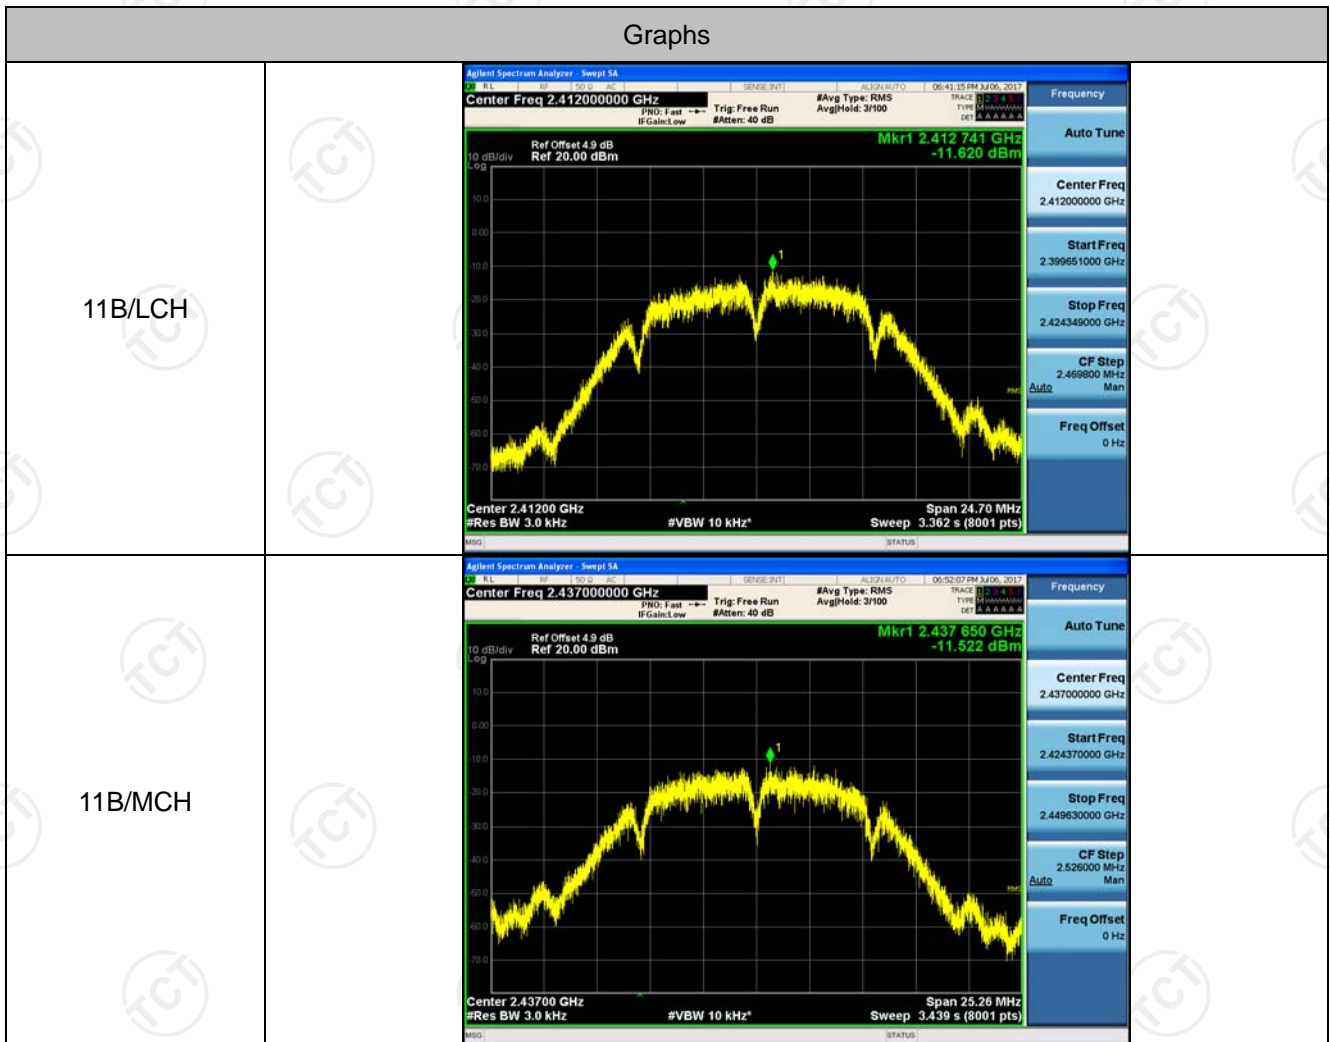

11N20SISO_LCH_Graphs

11N20SIS_O/MCH_Graphs

11N20SISO_HCH_Graphs

Power Spectral Density

Result Table

Mode	Channel	Meas.Level [dBm]	Verdict
11B	LCH	-11.620	PASS
11B	MCH	-11.522	PASS
11B	HCH	-12.100	PASS
11G	LCH	-18.910	PASS
11G	MCH	-19.137	PASS
11G	HCH	-18.123	PASS
11N20SISO	LCH	-18.570	PASS
11N20SISO	MCH	-18.854	PASS
11N20SISO	HCH	-19.726	PASS

Test Graph

11B/HCH

11G/LCH

11G/MCH

11G/HCH

11N20SISO/LCH

11N20SISO/MCH

11N20SISO/HCH