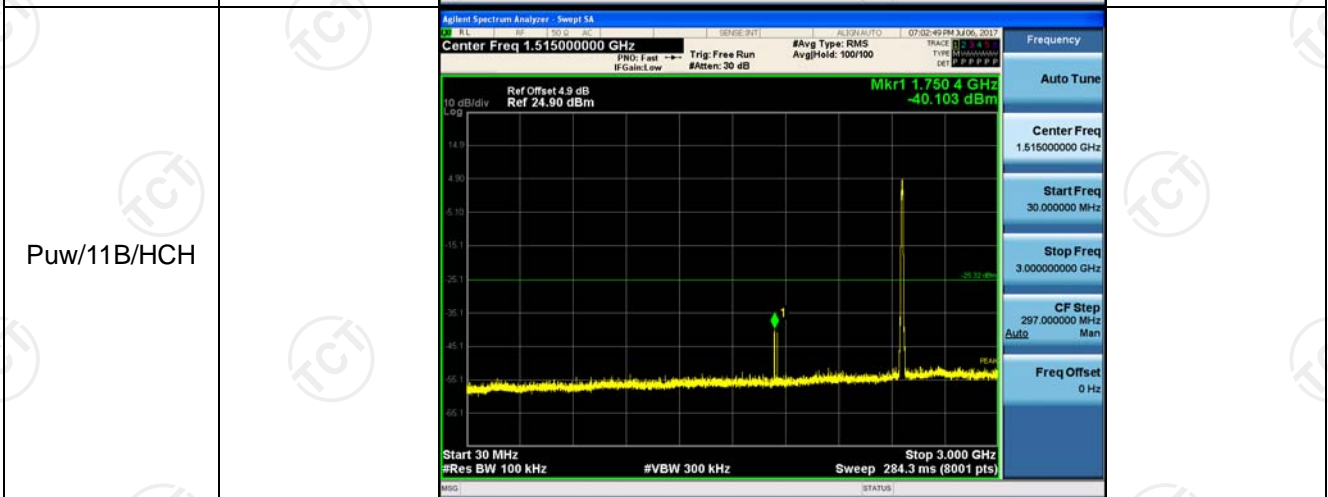

RF Conducted Spurious Emissions

Result Table

Mode	Channel	Pref [dBm]	Puw [dBm]	Verdict
11B	LCH	5.04	<Limit	PASS
11B	MCH	5.445	<Limit	PASS
11B	HCH	4.684	<Limit	PASS
11G	LCH	-1.85	<Limit	PASS
11G	MCH	-1.464	<Limit	PASS
11G	HCH	-0.778	<Limit	PASS
11N20SISO	LCH	-1.152	<Limit	PASS
11N20SISO	MCH	-1.242	<Limit	PASS
11N20SISO	HCH	-0.227	<Limit	PASS

Test Graph

11B_MCH_Graphs

11B_HCH_Graphs

11G_LCH_Graphs

11G_MCH_Graphs

Pref/11G/MCH

Puw/11G/MCH

11G_HCH_Graphs

11N20SISO_LCH_Graphs

11N20SIS_O/MCH_Graphs

11N20SISO_HCH_Graphs

Power Spectral Density

Result Table

Mode	Channel	Meas.Level [dBm]	Verdict
11B	LCH	-11.620	PASS
11B	MCH	-11.522	PASS
11B	HCH	-12.100	PASS
11G	LCH	-18.910	PASS
11G	MCH	-19.137	PASS
11G	HCH	-18.123	PASS
11N20SISO	LCH	-18.570	PASS
11N20SISO	MCH	-18.854	PASS
11N20SISO	HCH	-19.726	PASS