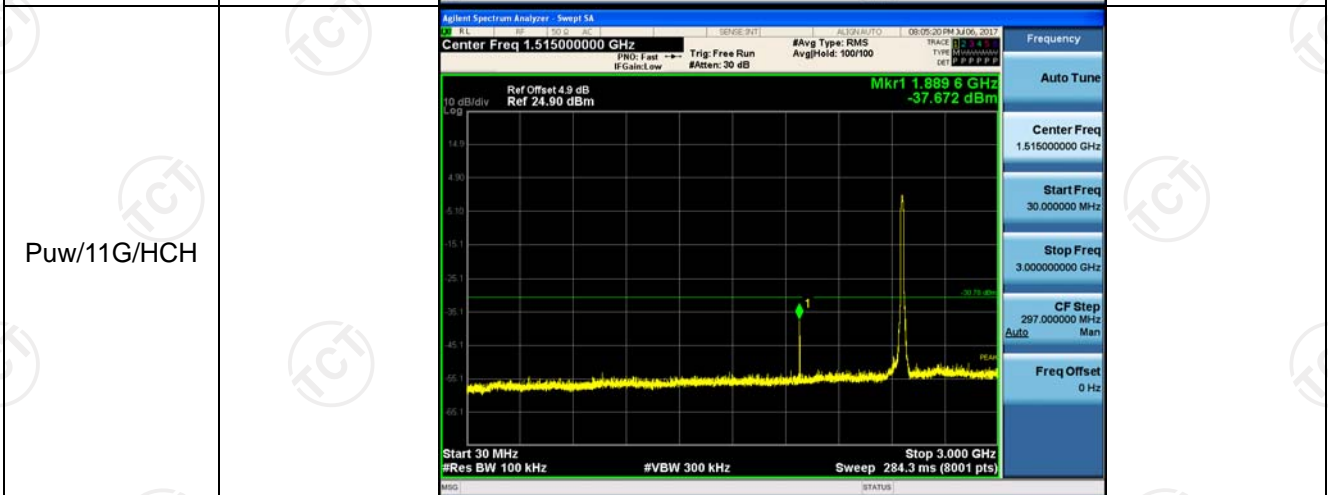

RF Conducted Spurious Emissions

Result Table

Mode	Channel	Pref [dBm]	Puw [dBm]	Verdict
11B	LCH	5.04	<Limit	PASS
11B	MCH	5.445	<Limit	PASS
11B	HCH	4.684	<Limit	PASS
11G	LCH	-1.85	<Limit	PASS
11G	MCH	-1.464	<Limit	PASS
11G	HCH	-0.778	<Limit	PASS
11N20SISO	LCH	-1.152	<Limit	PASS
11N20SISO	MCH	-1.242	<Limit	PASS
11N20SISO	HCH	-0.227	<Limit	PASS

Test Graph

11B_MCH_Graphs

11B_HCH_Graphs

11G_LCH_Graphs

11G_MCH_Graphs

Pref/11G/MCH

Puw/11G/MCH

11G_HCH_Graphs

11N20SISO_LCH_Graphs

11N20SIS_O/MCH_Graphs

11N20SISO_HCH_Graphs

Power Spectral Density

Result Table

Mode	Channel	Meas.Level [dBm]	Verdict
11B	LCH	-11.620	PASS
11B	MCH	-11.522	PASS
11B	HCH	-12.100	PASS
11G	LCH	-18.910	PASS
11G	MCH	-19.137	PASS
11G	HCH	-18.123	PASS
11N20SISO	LCH	-18.570	PASS
11N20SISO	MCH	-18.854	PASS
11N20SISO	HCH	-19.726	PASS