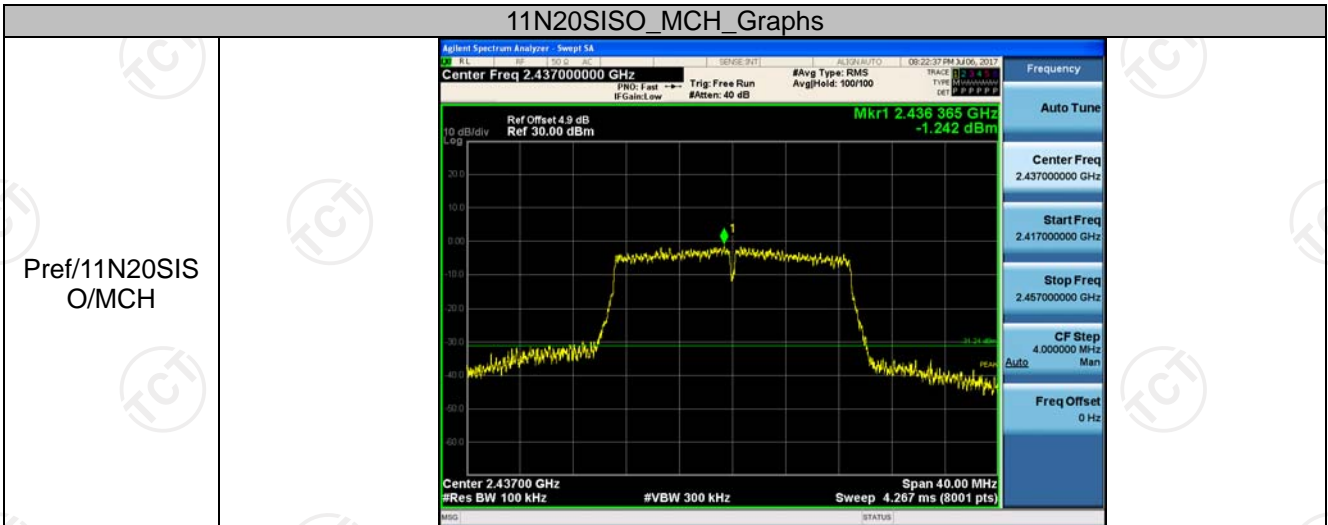

RF Conducted Spurious Emissions

Result Table

Mode	Channel	Pref [dBm]	Puw [dBm]	Verdict
11B	LCH	5.04	<Limit	PASS
11B	MCH	5.445	<Limit	PASS
11B	HCH	4.684	<Limit	PASS
11G	LCH	-1.85	<Limit	PASS
11G	MCH	-1.464	<Limit	PASS
11G	HCH	-0.778	<Limit	PASS
11N20SISO	LCH	-1.152	<Limit	PASS
11N20SISO	MCH	-1.242	<Limit	PASS
11N20SISO	HCH	-0.227	<Limit	PASS

Test Graph

11B_MCH_Graphs

11B_HCH_Graphs

11G_LCH_Graphs

11G_MCH_Graphs

Pref/11G/MCH

Puw/11G/MCH

11G_HCH_Graphs

11N20SISO_LCH_Graphs

11N20SIS_O/MCH_Graphs

11N20SISO_HCH_Graphs

Power Spectral Density

Result Table

Mode	Channel	Meas.Level [dBm]	Verdict
11B	LCH	-11.620	PASS
11B	MCH	-11.522	PASS
11B	HCH	-12.100	PASS
11G	LCH	-18.910	PASS
11G	MCH	-19.137	PASS
11G	HCH	-18.123	PASS
11N20SISO	LCH	-18.570	PASS
11N20SISO	MCH	-18.854	PASS
11N20SISO	HCH	-19.726	PASS