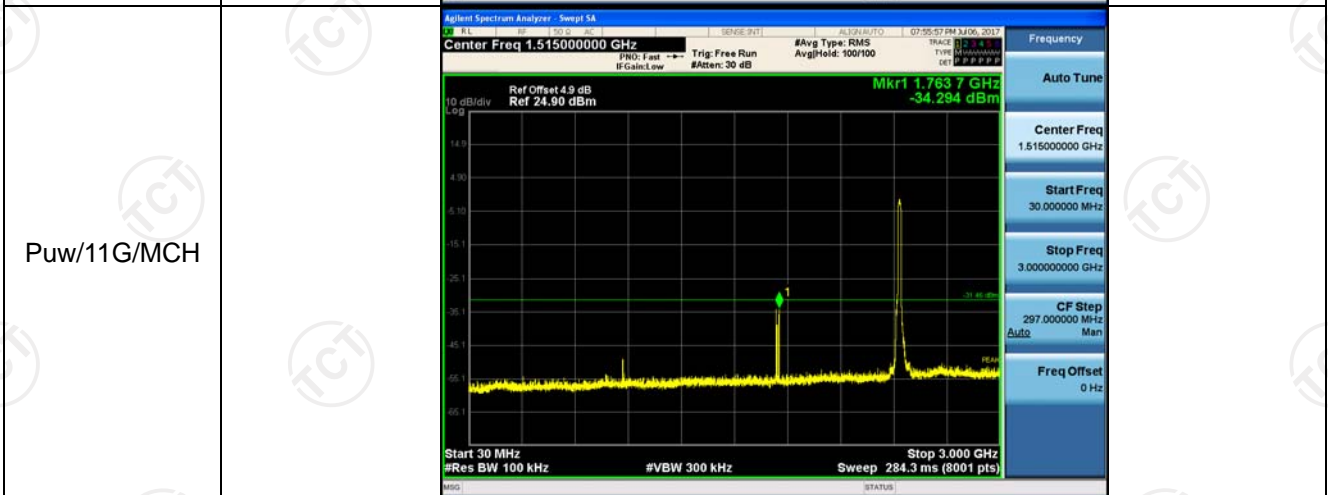

RF Conducted Spurious Emissions

Result Table

Mode	Channel	Pref [dBm]	Puw [dBm]	Verdict
11B	LCH	5.04	<Limit	PASS
11B	MCH	5.445	<Limit	PASS
11B	HCH	4.684	<Limit	PASS
11G	LCH	-1.85	<Limit	PASS
11G	MCH	-1.464	<Limit	PASS
11G	HCH	-0.778	<Limit	PASS
11N20SISO	LCH	-1.152	<Limit	PASS
11N20SISO	MCH	-1.242	<Limit	PASS
11N20SISO	HCH	-0.227	<Limit	PASS

Test Graph

11B_MCH_Graphs

11B_HCH_Graphs

11G_LCH_Graphs

11G_MCH_Graphs

Pref/11G/MCH

Puw/11G/MCH

11G_HCH_Graphs

11N20SISO_LCH_Graphs

11N20SIS_O/MCH_Graphs

11N20SISO_HCH_Graphs

Power Spectral Density

Result Table

Mode	Channel	Meas.Level [dBm]	Verdict
11B	LCH	-11.620	PASS
11B	MCH	-11.522	PASS
11B	HCH	-12.100	PASS
11G	LCH	-18.910	PASS
11G	MCH	-19.137	PASS
11G	HCH	-18.123	PASS
11N20SISO	LCH	-18.570	PASS
11N20SISO	MCH	-18.854	PASS
11N20SISO	HCH	-19.726	PASS