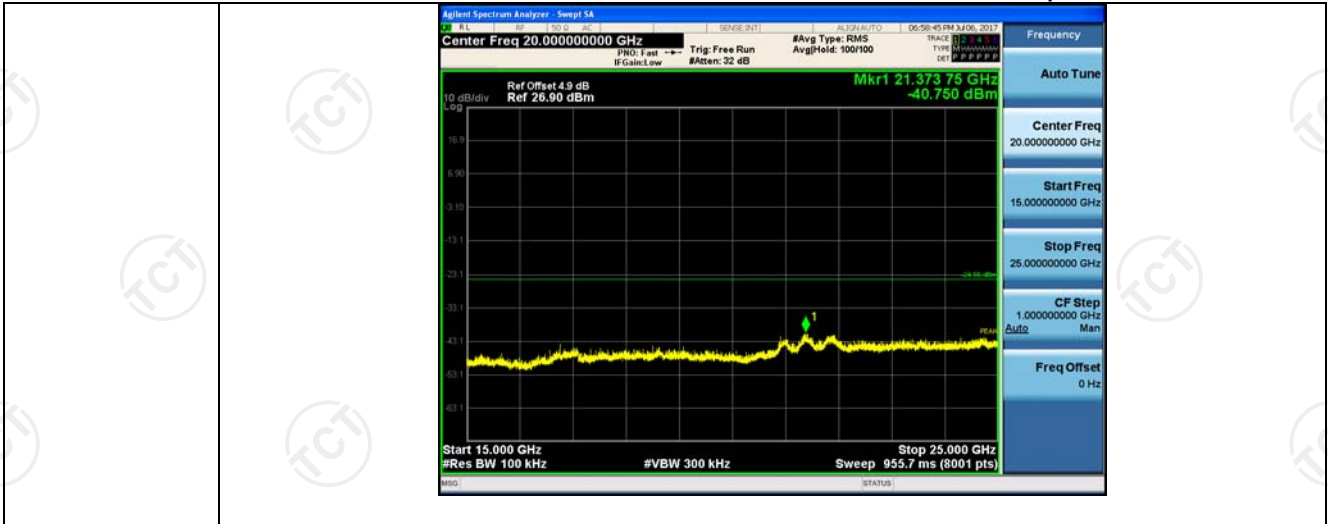

RF Conducted Spurious Emissions

Result Table

Mode	Channel	Pref [dBm]	Puw [dBm]	Verdict
11B	LCH	5.04	<Limit	PASS
11B	MCH	5.445	<Limit	PASS
11B	HCH	4.684	<Limit	PASS
11G	LCH	-1.85	<Limit	PASS
11G	MCH	-1.464	<Limit	PASS
11G	HCH	-0.778	<Limit	PASS
11N20SISO	LCH	-1.152	<Limit	PASS
11N20SISO	MCH	-1.242	<Limit	PASS
11N20SISO	HCH	-0.227	<Limit	PASS

Test Graph

11B_MCH_Graphs

11B_HCH_Graphs

11G_LCH_Graphs

11G_MCH_Graphs

Pref/11G/MCH

Puw/11G/MCH

11G_HCH_Graphs