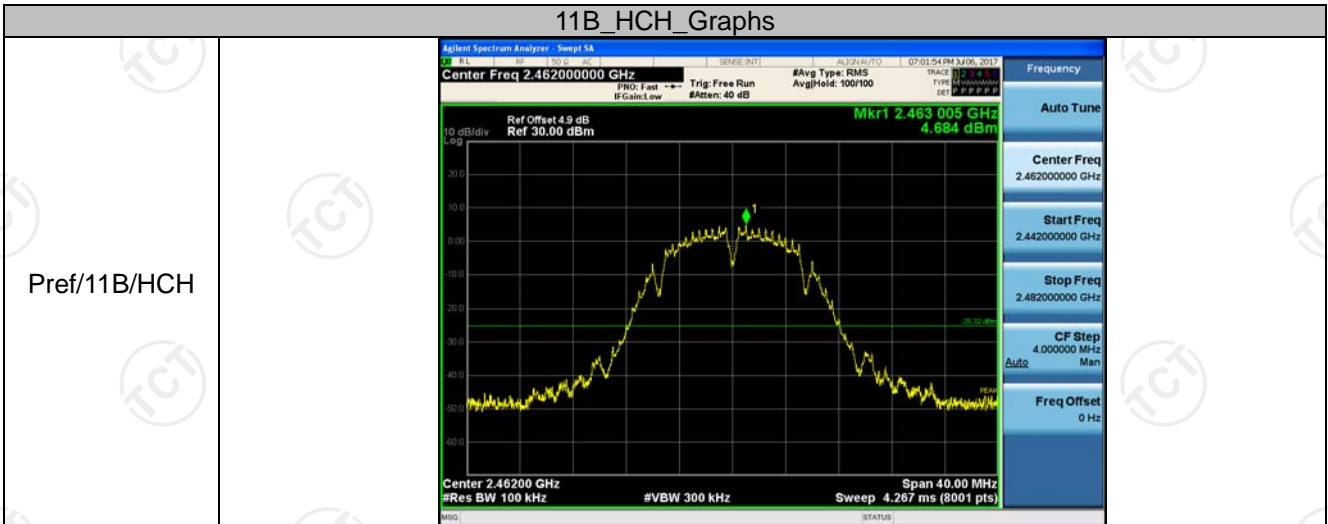

RF Conducted Spurious Emissions

Result Table

Mode	Channel	Pref [dBm]	Puw [dBm]	Verdict
11B	LCH	5.04	<Limit	PASS
11B	MCH	5.445	<Limit	PASS
11B	HCH	4.684	<Limit	PASS
11G	LCH	-1.85	<Limit	PASS
11G	MCH	-1.464	<Limit	PASS
11G	HCH	-0.778	<Limit	PASS
11N20SISO	LCH	-1.152	<Limit	PASS
11N20SISO	MCH	-1.242	<Limit	PASS
11N20SISO	HCH	-0.227	<Limit	PASS

Test Graph

11B_MCH_Graphs

11B_HCH_Graphs

11G_LCH_Graphs

11G_MCH_Graphs

Pref/11G/MCH

Puw/11G/MCH

11G_HCH_Graphs