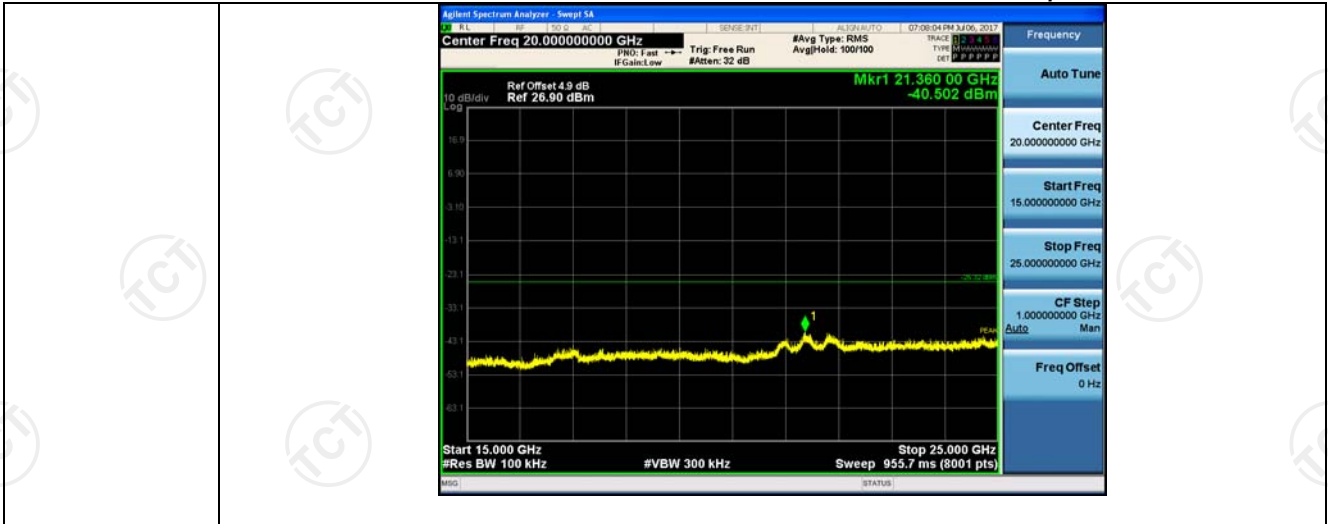

RF Conducted Spurious Emissions

Result Table

Mode	Channel	Pref [dBm]	Puw [dBm]	Verdict
11B	LCH	5.04	<Limit	PASS
11B	MCH	5.445	<Limit	PASS
11B	HCH	4.684	<Limit	PASS
11G	LCH	-1.85	<Limit	PASS
11G	MCH	-1.464	<Limit	PASS
11G	HCH	-0.778	<Limit	PASS
11N20SISO	LCH	-1.152	<Limit	PASS
11N20SISO	MCH	-1.242	<Limit	PASS
11N20SISO	HCH	-0.227	<Limit	PASS

Test Graph

11B_MCH_Graphs

11B_HCH_Graphs

11G_LCH_Graphs

11G_MCH_Graphs

Pref/11G/MCH

Puw/11G/MCH

11G_HCH_Graphs