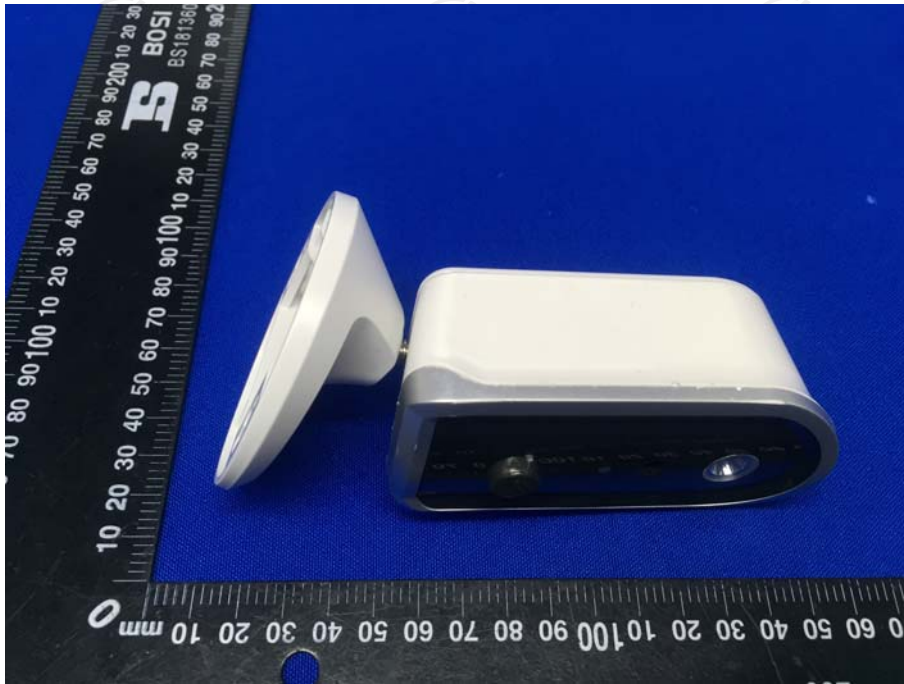

Appendix B: Photographs of Test Setup

Product: Li-On Battery Operated Wireless Network Camera

Model: AWFB17R

Radiated Emission

Conducted Emission

Appendix C: Photographs of EUT Product: Li-On Battery Operated Wireless Network Camera Model: AWFB17R External Photos