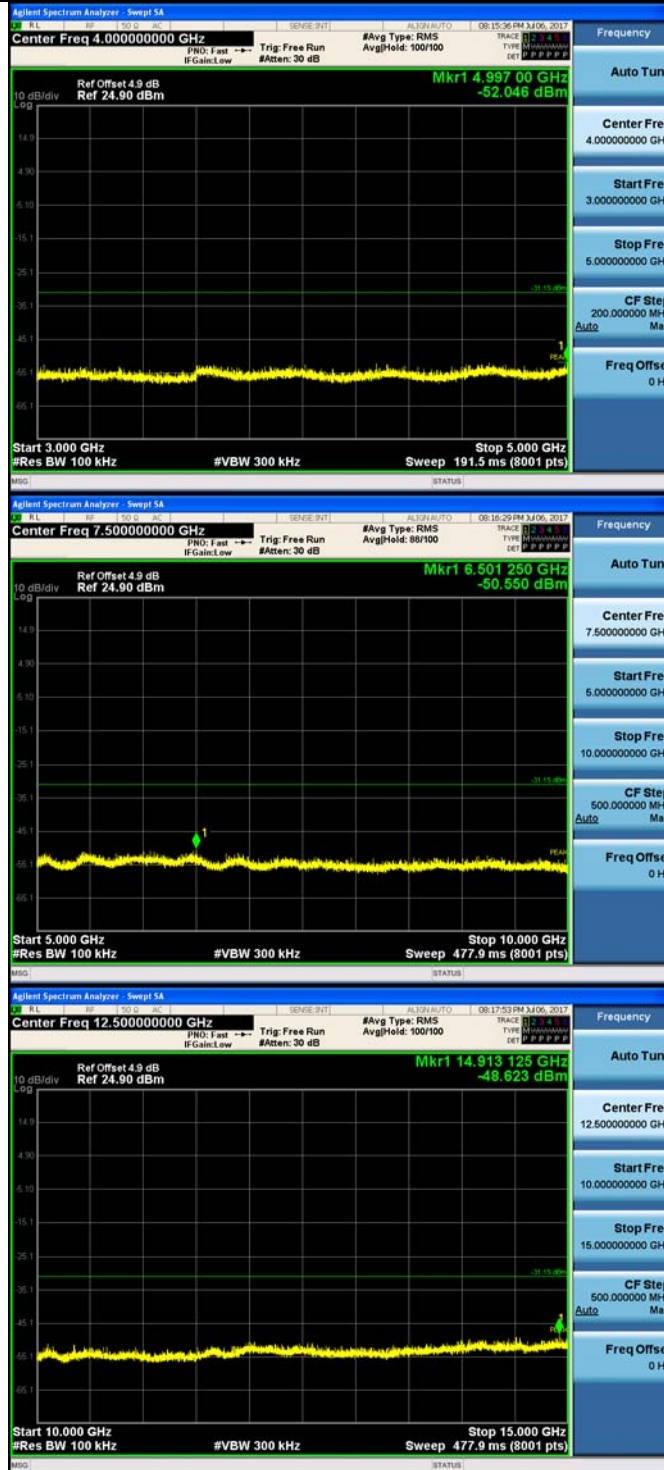

RF Conducted Spurious Emissions

Result Table

Mode	Channel	Pref [dBm]	Puw [dBm]	Verdict
11B	LCH	5.04	<Limit	PASS
11B	MCH	5.445	<Limit	PASS
11B	HCH	4.684	<Limit	PASS
11G	LCH	-1.85	<Limit	PASS
11G	MCH	-1.464	<Limit	PASS
11G	HCH	-0.778	<Limit	PASS
11N20SISO	LCH	-1.152	<Limit	PASS
11N20SISO	MCH	-1.242	<Limit	PASS
11N20SISO	HCH	-0.227	<Limit	PASS

Test Graph

11B_MCH_Graphs

11B_HCH_Graphs

11G_LCH_Graphs

11G_MCH_Graphs

Pref/11G/MCH

Puw/11G/MCH

11G_HCH_Graphs

11N20SISO_LCH_Graphs

11N20SIS_O/MCH_Graphs

11N20SISO_HCH_Graphs

Power Spectral Density

Result Table

Mode	Channel	Meas.Level [dBm]	Verdict
11B	LCH	-11.620	PASS
11B	MCH	-11.522	PASS
11B	HCH	-12.100	PASS
11G	LCH	-18.910	PASS
11G	MCH	-19.137	PASS
11G	HCH	-18.123	PASS
11N20SISO	LCH	-18.570	PASS
11N20SISO	MCH	-18.854	PASS
11N20SISO	HCH	-19.726	PASS