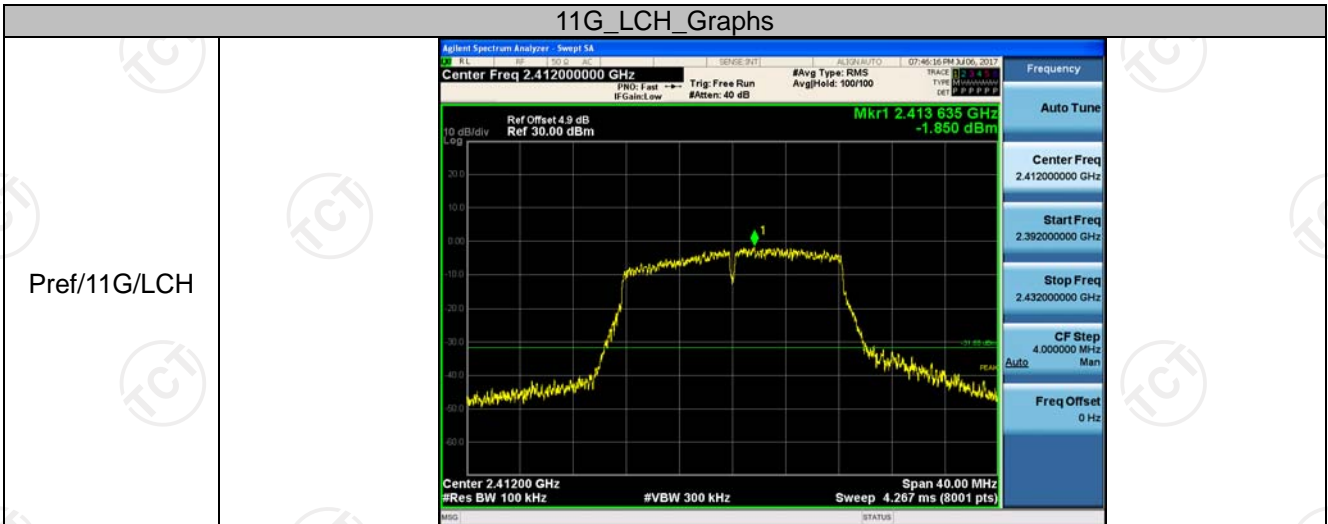

RF Conducted Spurious Emissions

Result Table

Mode	Channel	Pref [dBm]	Puw [dBm]	Verdict
11B	LCH	5.04	<Limit	PASS
11B	MCH	5.445	<Limit	PASS
11B	HCH	4.684	<Limit	PASS
11G	LCH	-1.85	<Limit	PASS
11G	MCH	-1.464	<Limit	PASS
11G	HCH	-0.778	<Limit	PASS
11N20SISO	LCH	-1.152	<Limit	PASS
11N20SISO	MCH	-1.242	<Limit	PASS
11N20SISO	HCH	-0.227	<Limit	PASS

Test Graph

11B_MCH_Graphs

11B_HCH_Graphs

11G_LCH_Graphs

11G_MCH_Graphs

Pref/11G/MCH

Puw/11G/MCH

11G_HCH_Graphs

11N20SISO_LCH_Graphs

11N20SIS_O/MCH_Graphs

11N20SISO_HCH_Graphs

Power Spectral Density

Result Table

Mode	Channel	Meas.Level [dBm]	Verdict
11B	LCH	-11.620	PASS
11B	MCH	-11.522	PASS
11B	HCH	-12.100	PASS
11G	LCH	-18.910	PASS
11G	MCH	-19.137	PASS
11G	HCH	-18.123	PASS
11N20SISO	LCH	-18.570	PASS
11N20SISO	MCH	-18.854	PASS
11N20SISO	HCH	-19.726	PASS