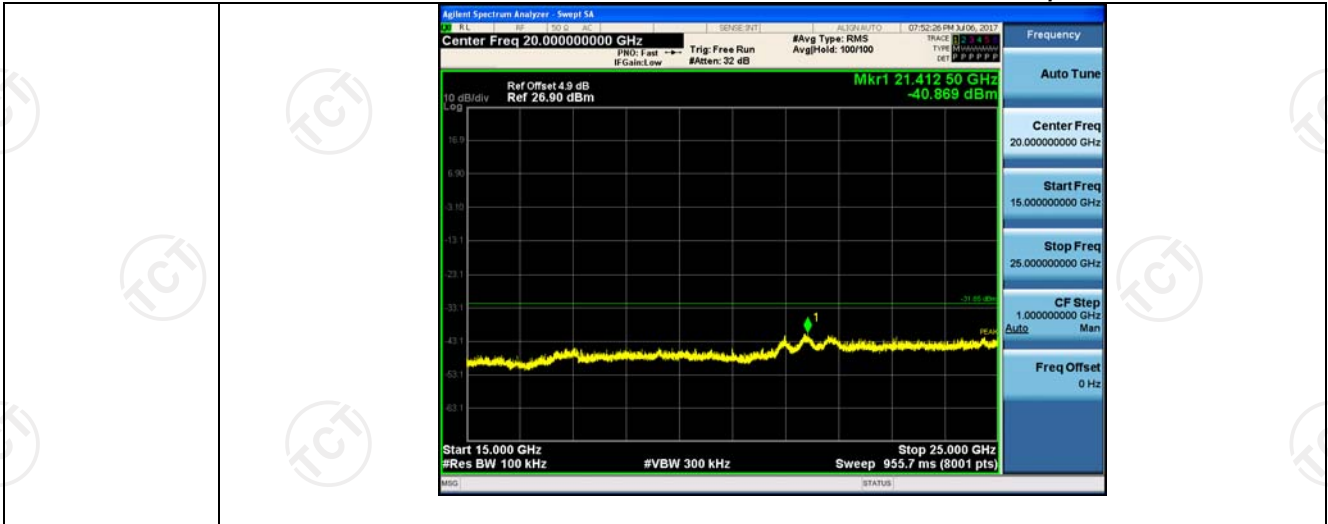

RF Conducted Spurious Emissions

Result Table

Mode	Channel	Pref [dBm]	Puw [dBm]	Verdict
11B	LCH	5.04	<Limit	PASS
11B	MCH	5.445	<Limit	PASS
11B	HCH	4.684	<Limit	PASS
11G	LCH	-1.85	<Limit	PASS
11G	MCH	-1.464	<Limit	PASS
11G	HCH	-0.778	<Limit	PASS
11N20SISO	LCH	-1.152	<Limit	PASS
11N20SISO	MCH	-1.242	<Limit	PASS
11N20SISO	HCH	-0.227	<Limit	PASS

Test Graph

11B_MCH_Graphs

11B_HCH_Graphs

11G_LCH_Graphs

11G_MCH_Graphs

Pref/11G/MCH

Puw/11G/MCH

11G_HCH_Graphs