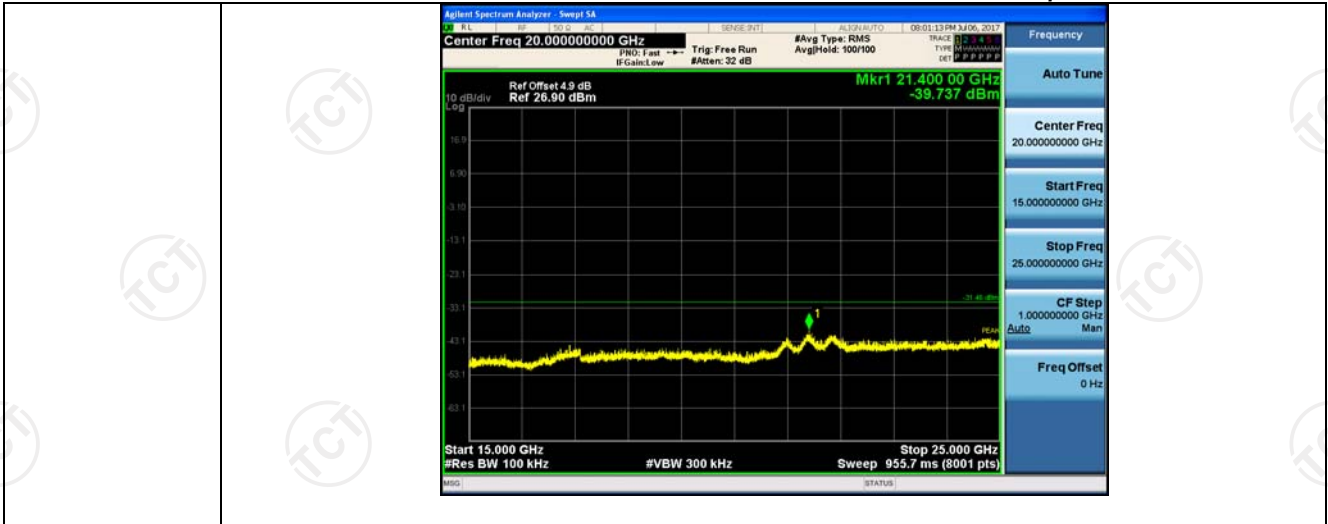

RF Conducted Spurious Emissions

Result Table

Mode	Channel	Pref [dBm]	Puw [dBm]	Verdict
11B	LCH	5.04	<Limit	PASS
11B	MCH	5.445	<Limit	PASS
11B	HCH	4.684	<Limit	PASS
11G	LCH	-1.85	<Limit	PASS
11G	MCH	-1.464	<Limit	PASS
11G	HCH	-0.778	<Limit	PASS
11N20SISO	LCH	-1.152	<Limit	PASS
11N20SISO	MCH	-1.242	<Limit	PASS
11N20SISO	HCH	-0.227	<Limit	PASS

Test Graph

11B_MCH_Graphs

11B_HCH_Graphs

11G_LCH_Graphs

11G_MCH_Graphs

Pref/11G/MCH

Puw/11G/MCH

11G_HCH_Graphs