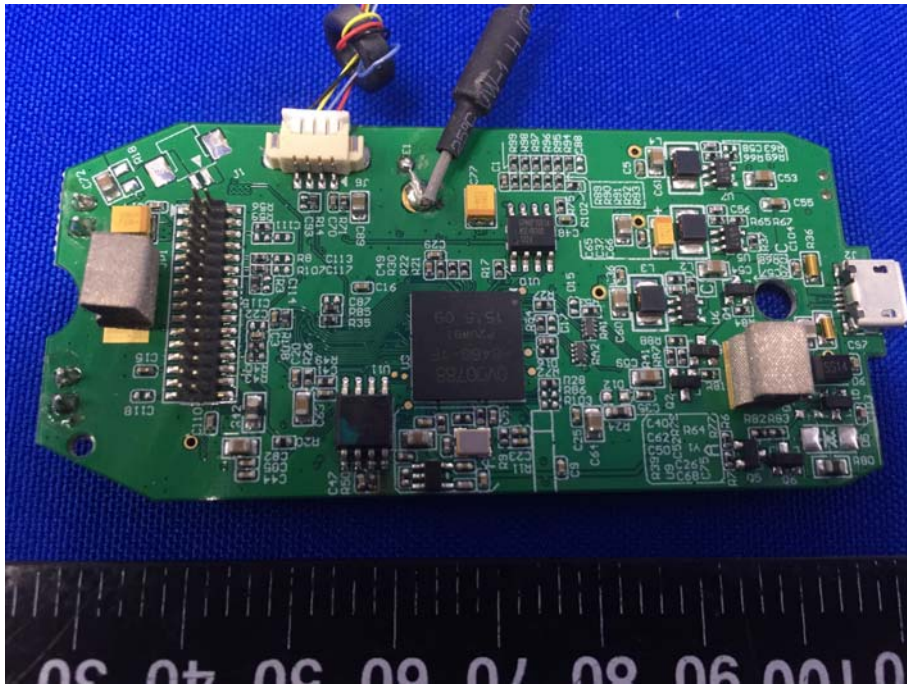

Appendix B: Photographs of Test Setup

Product: Li-On Battery Operated Wireless Network Camera

Model: AWFB17R

Radiated Emission

Conducted Emission

Appendix C: Photographs of EUT Product: Li-On Battery Operated Wireless Network Camera Model: AWFB17R External Photos

Product: Li-On Battery Operated Wireless Network Camera

Model: AWFB17R

Internal Photos

*******END OF REPORT*******