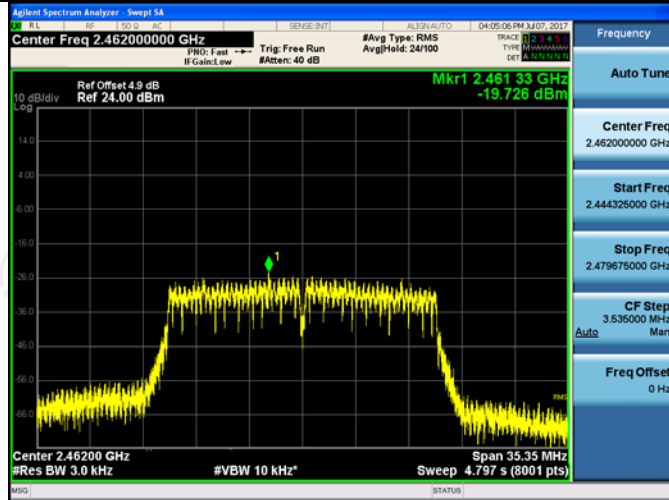

Test Graph

11B/HCH

11G/LCH

11G/MCH

11G/HCH

11N20SISO/LCH

11N20SISO/MCH

11N20SISO/HCH

Appendix B: Photographs of Test Setup

Product: Li-On Battery Operated Wireless Network Camera

Model: AWFB17R

Radiated Emission

Conducted Emission

Appendix C: Photographs of EUT Product: Li-On Battery Operated Wireless Network Camera Model: AWFB17R External Photos