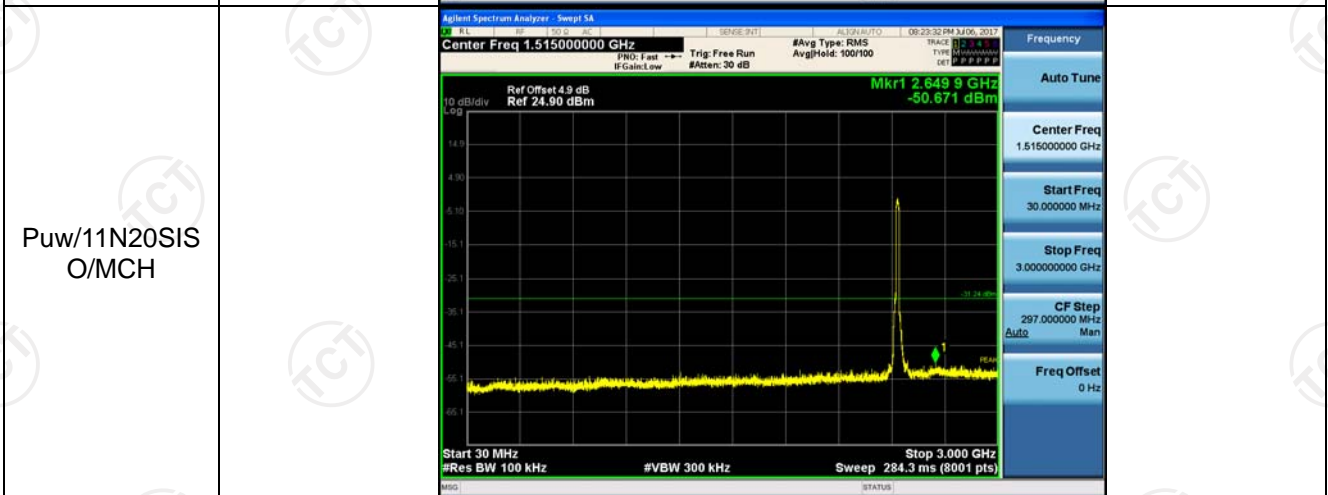

RF Conducted Spurious Emissions

Result Table

Mode	Channel	Pref [dBm]	Puw [dBm]	Verdict
11B	LCH	5.04	<Limit	PASS
11B	MCH	5.445	<Limit	PASS
11B	HCH	4.684	<Limit	PASS
11G	LCH	-1.85	<Limit	PASS
11G	MCH	-1.464	<Limit	PASS
11G	HCH	-0.778	<Limit	PASS
11N20SISO	LCH	-1.152	<Limit	PASS
11N20SISO	MCH	-1.242	<Limit	PASS
11N20SISO	HCH	-0.227	<Limit	PASS

Test Graph

11B_MCH_Graphs

11B_HCH_Graphs

11G_LCH_Graphs

11G_MCH_Graphs

Pref/11G/MCH

Puw/11G/MCH

11G_HCH_Graphs

11N20SISO_LCH_Graphs

11N20SIS_O/MCH_Graphs

11N20SISO_HCH_Graphs

Power Spectral Density

Result Table

Mode	Channel	Meas.Level [dBm]	Verdict
11B	LCH	-11.620	PASS
11B	MCH	-11.522	PASS
11B	HCH	-12.100	PASS
11G	LCH	-18.910	PASS
11G	MCH	-19.137	PASS
11G	HCH	-18.123	PASS
11N20SISO	LCH	-18.570	PASS
11N20SISO	MCH	-18.854	PASS
11N20SISO	HCH	-19.726	PASS