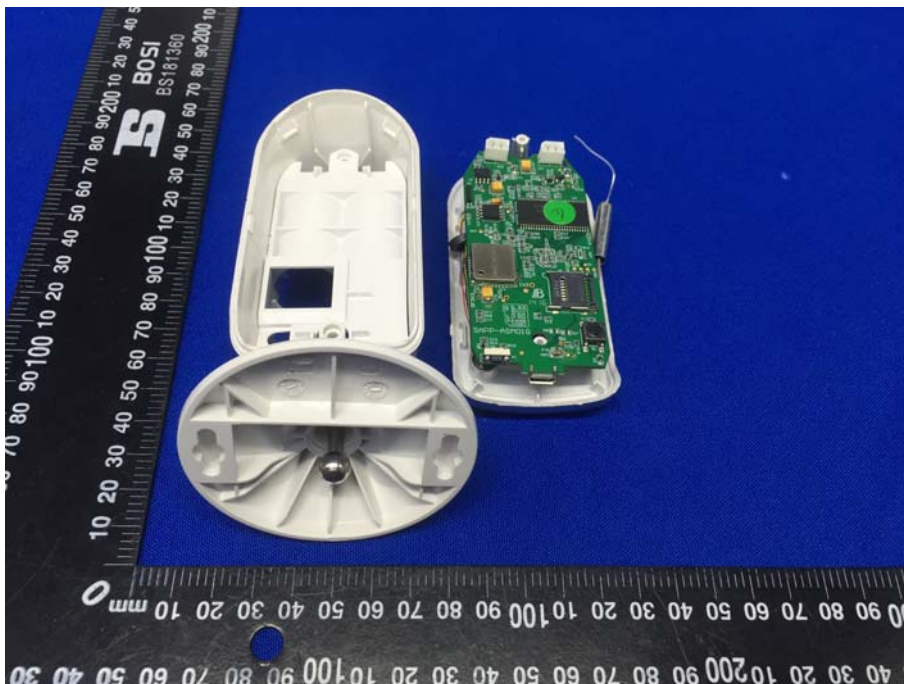

Appendix B: Photographs of Test Setup

Product: Li-On Battery Operated Wireless Network Camera

Model: AWFB17R

Radiated Emission

Conducted Emission

Appendix C: Photographs of EUT Product: Li-On Battery Operated Wireless Network Camera Model: AWFB17R External Photos

Product: Li-On Battery Operated Wireless Network Camera

Model: AWFB17R

Internal Photos

*******END OF REPORT*******