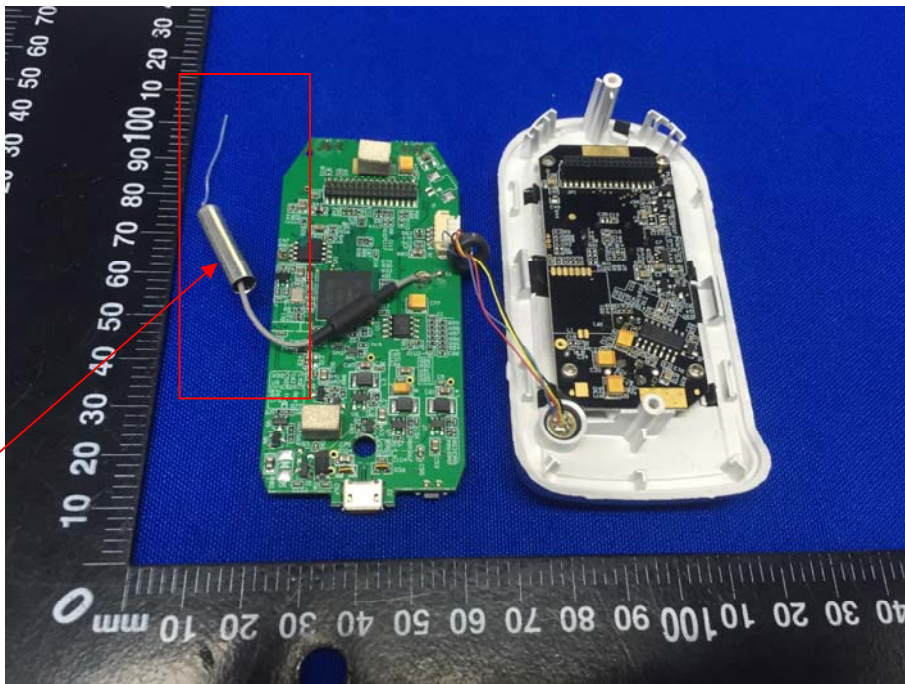

Appendix C: Photographs of EUT

Product: Li-On Battery Operated Wireless Network Camera

Model: AWFB17R

Internal Photos

Antenna