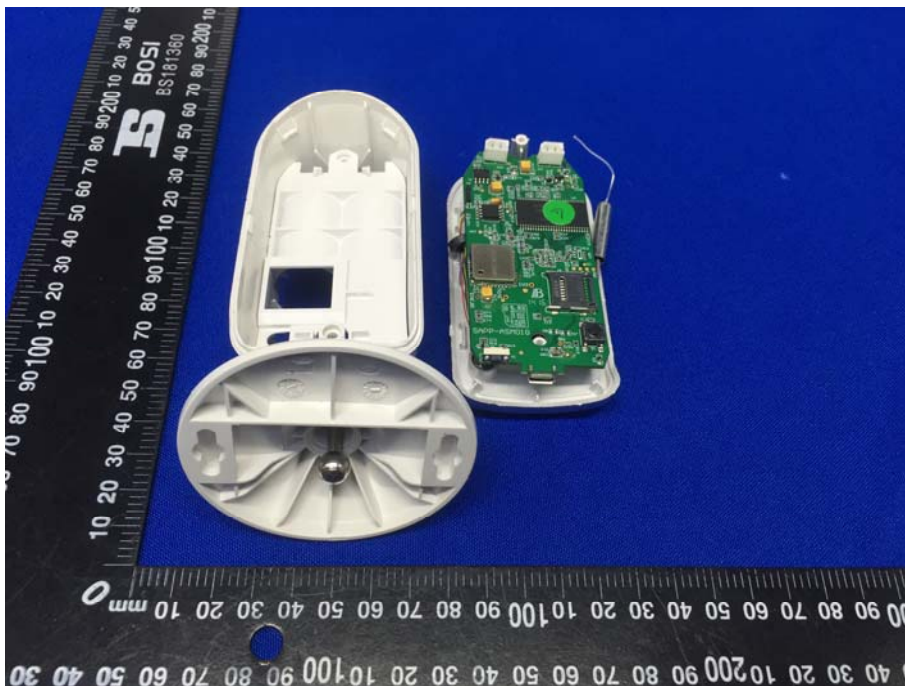

Appendix C: Photographs of EUT

Product: Li-On Battery Operated Wireless Network Camera

Model: AWFB17R

Internal Photos

Antenna