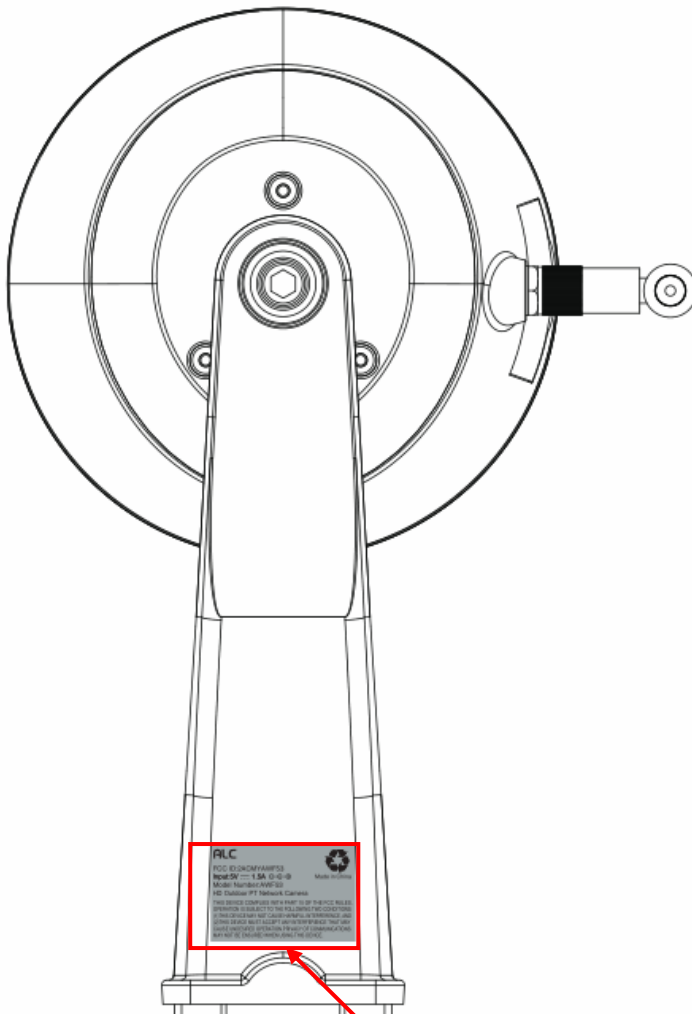

# Label Artwork and Location

**Model: AWF53**

**Label:**

<b>ALC</b>	<b>FC</b> 
FCC ID:2ACMYAWF53	Made in China
Input:5V  1.5A  	
Model Number:AWF53	
HD Outdoor PT Network Camera	
THIS DEVICE COMPLIES WITH PART 15 OF THE FCC RULES. OPERATION IS SUBJECT TO THE FOLLOWING TWO CONDITIONS: (1)THIS DEVICE MAY NOT CAUSE HARMFUL INTERFERENCE, AND (2)THIS DEVICE MUST ACCEPT ANY INTERFERENCE THAT MAY CAUSE UNDESIRED OPERATION.PRIVACY OF COMMUNICATIONS MAY NOT BE ENSURED WHEN USING THIS DEVICE.	

**Size: L\*W=30\*20mm**

**Label Location**