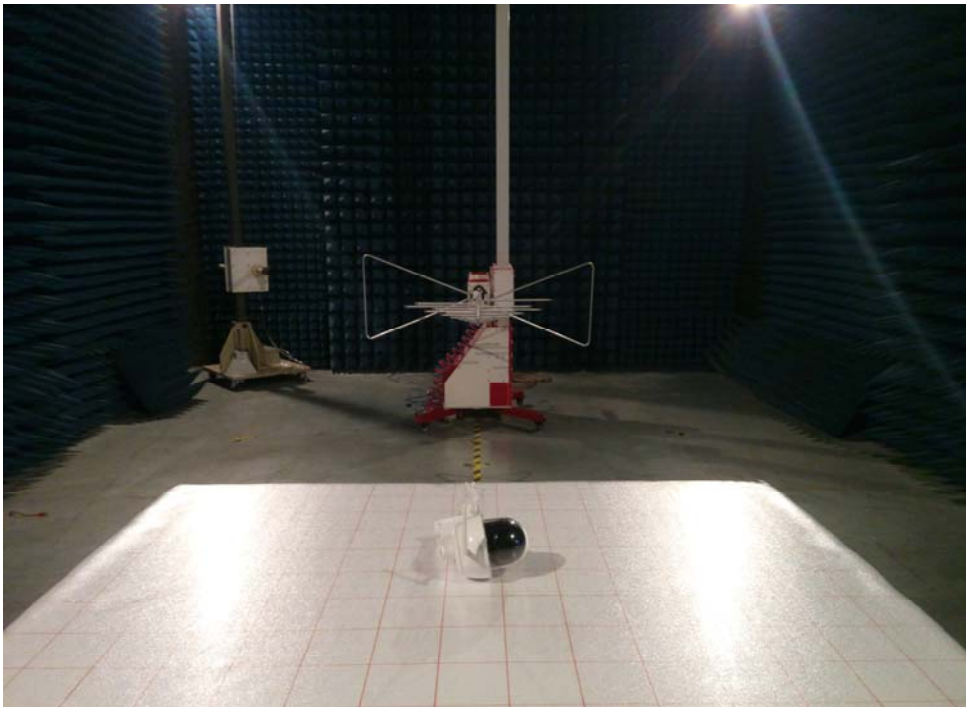

Appendix B: Photographs of Test Setup

Product: HD Outdoor PT Network Camera

Model: AWF53

Radiated Emission

Conducted Emission