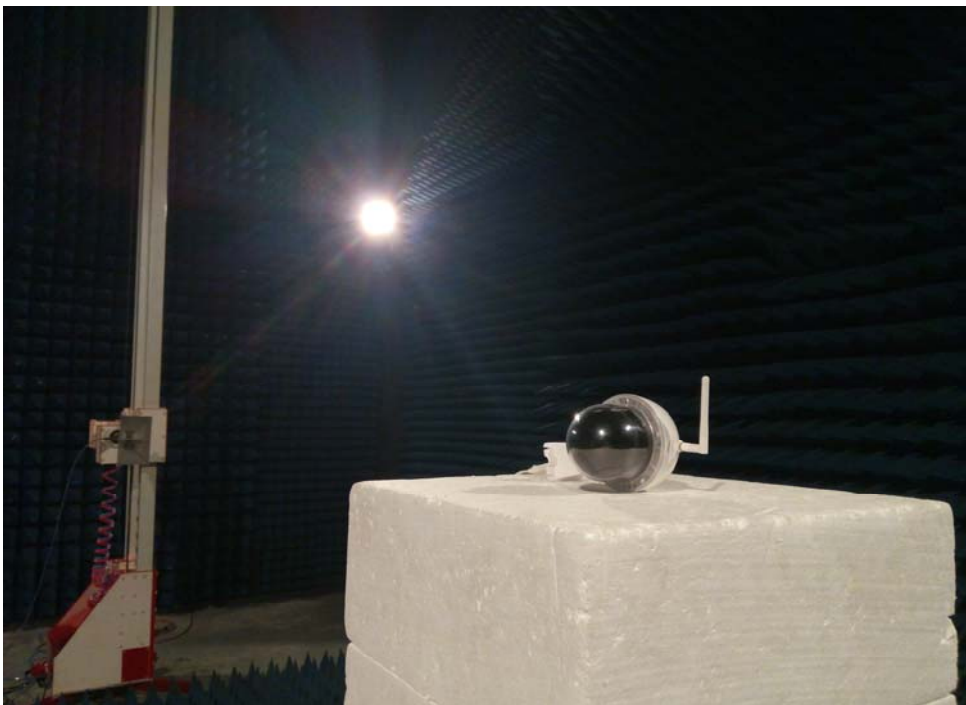

Appendix B: Photographs of Test Setup

Product: HD Outdoor PT Network Camera

Model: AWF53

Radiated Emission

Conducted Emission