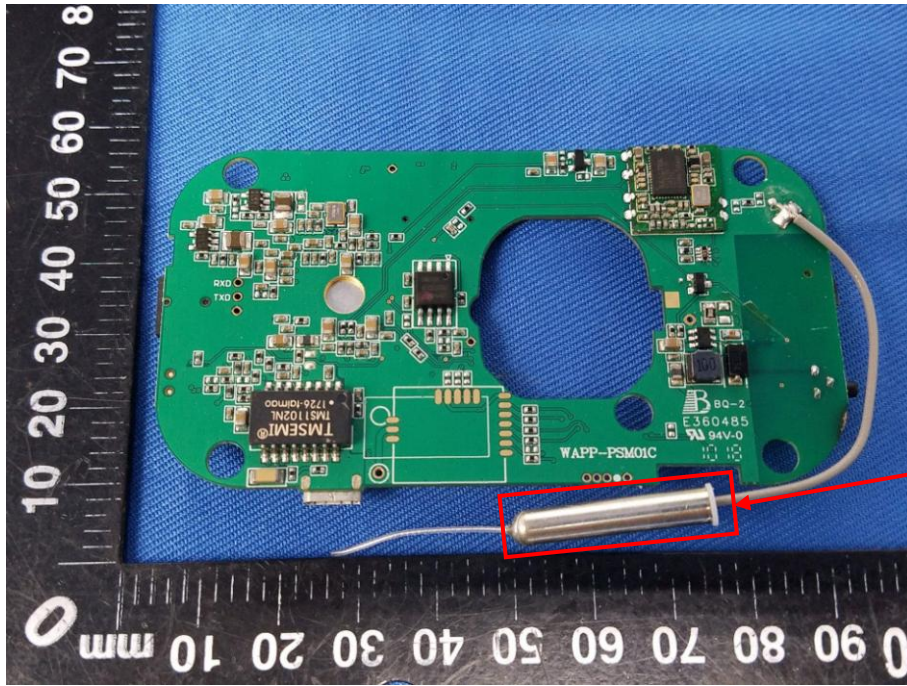

# Appendix C: Photographs of EUT

Product: 1080p Panoramic Wi-Fi Camera

Model: AWF21

Internal Photos

WIFI ANT