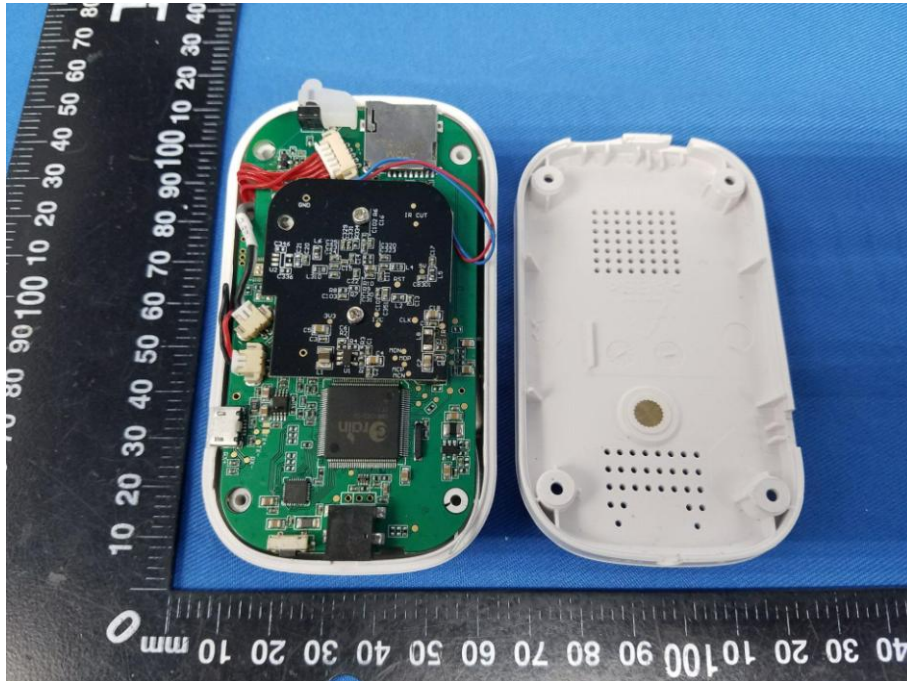

# Appendix C: Photographs of EUT

Product: 1080p Panoramic Wi-Fi Camera

Model: AWF21

Internal Photos

WIFI ANT