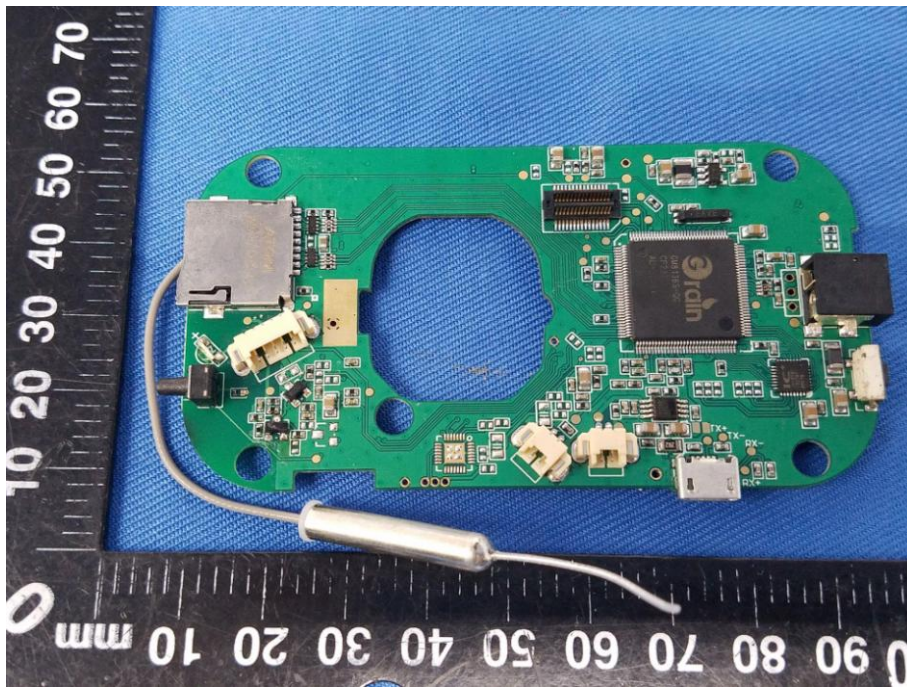

# Appendix C: Photographs of EUT

Product: 1080p Panoramic Wi-Fi Camera

Model: AWF21

Internal Photos

WIFI ANT