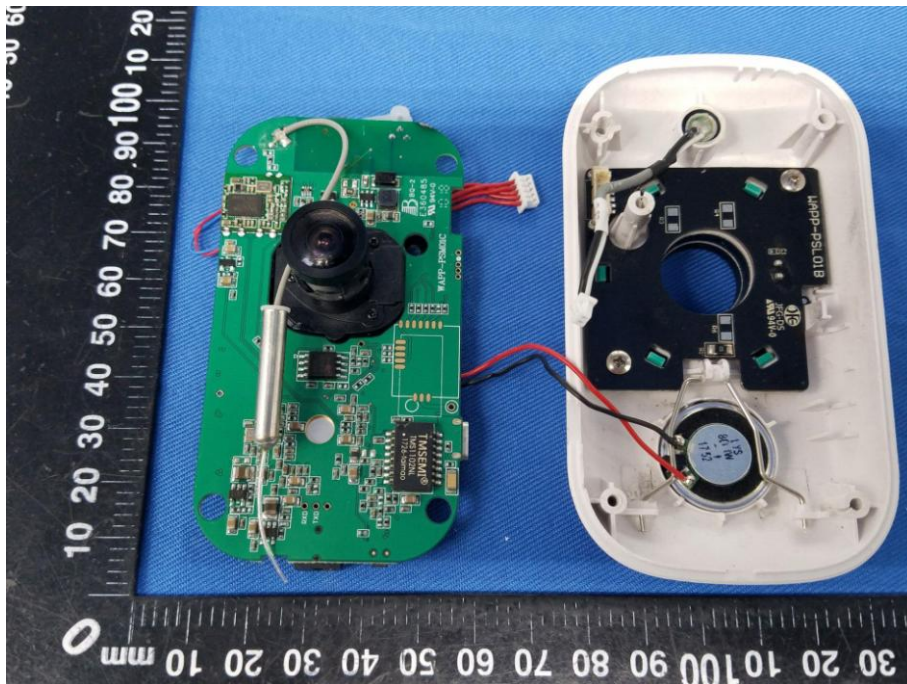

# Appendix C: Photographs of EUT

Product: 1080p Panoramic Wi-Fi Camera

Model: AWF21

Internal Photos

WIFI ANT