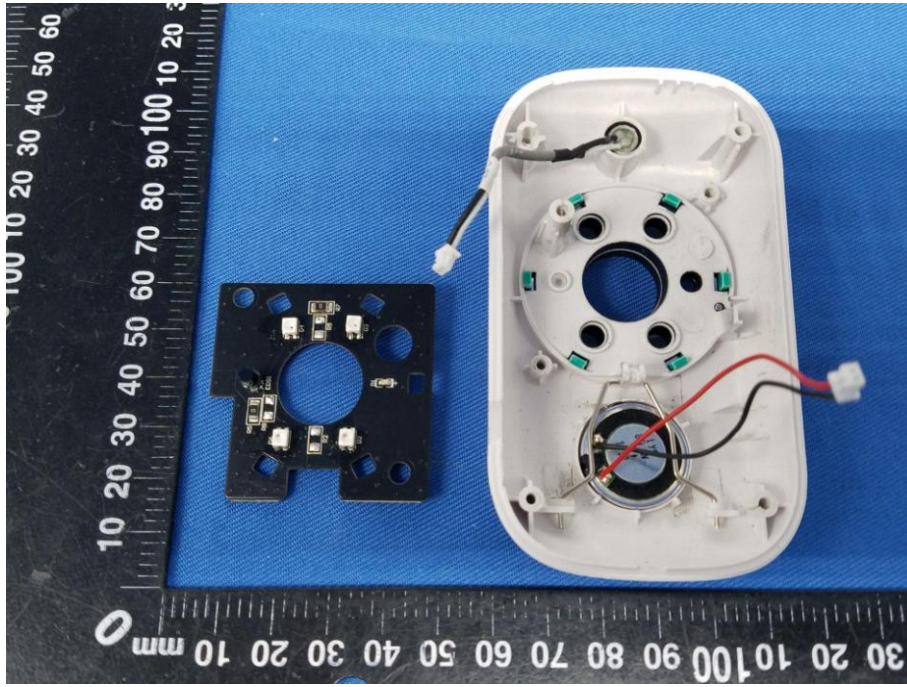

# Appendix C: Photographs of EUT

Product: 1080p Panoramic Wi-Fi Camera

Model: AWF21

Internal Photos

WIFI ANT