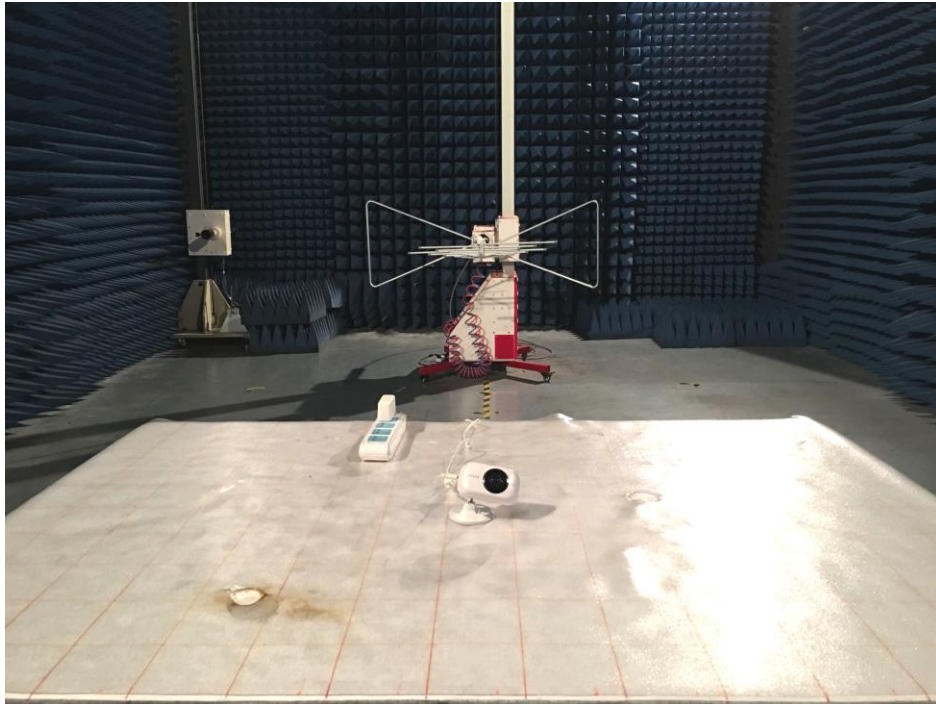

Appendix B: Photographs of Test Setup

Product: 1080p Panoramic Wi-Fi Camera

Model: AWF21

Radiated Emission

Conducted Emission