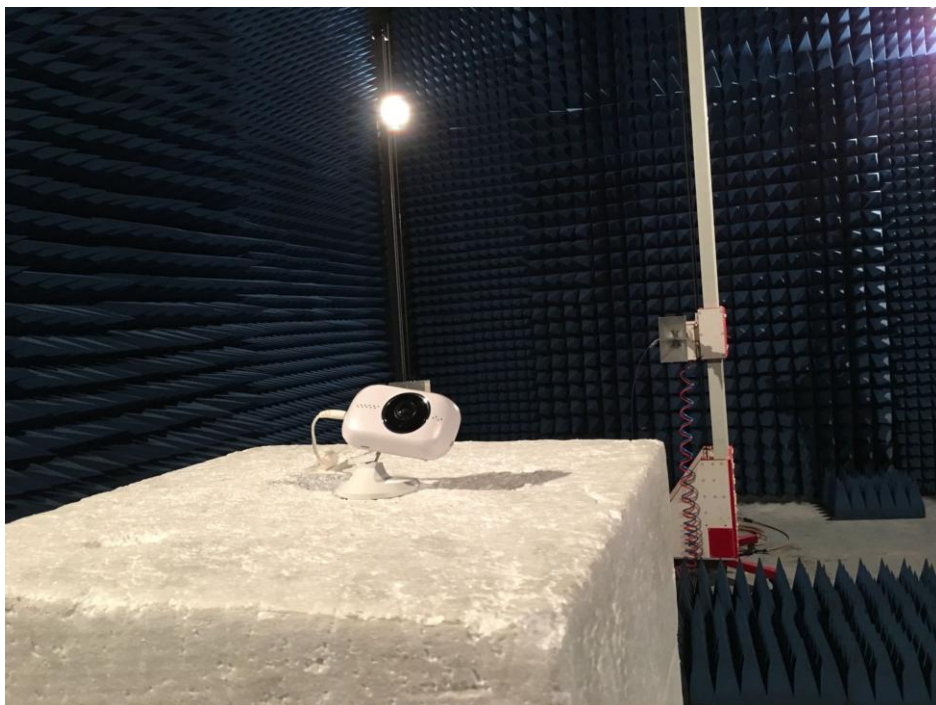

Appendix B: Photographs of Test Setup

Product: 1080p Panoramic Wi-Fi Camera

Model: AWF21

Radiated Emission

Conducted Emission