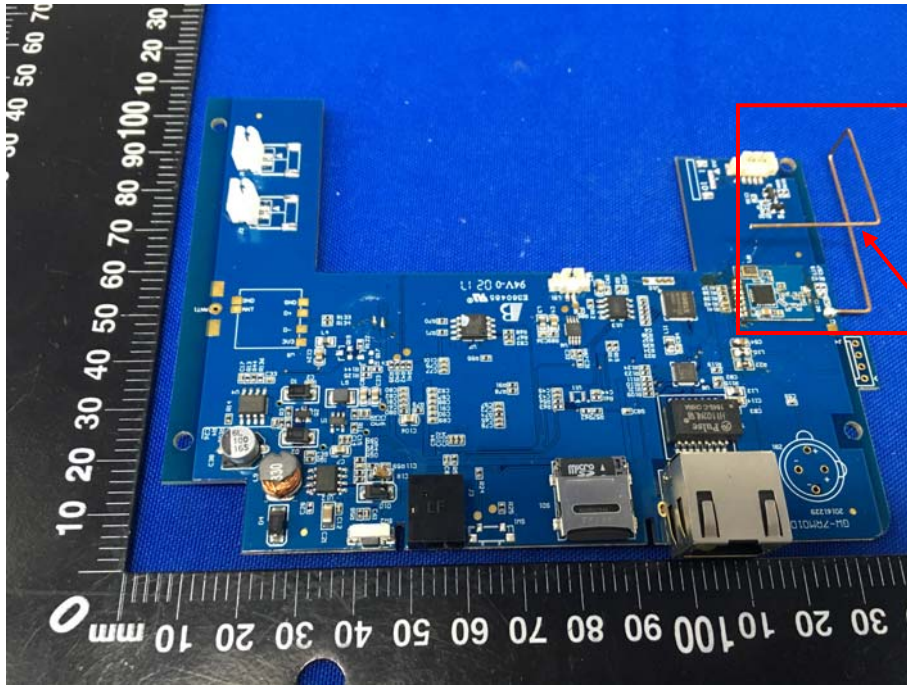

Appendix B: Photographs of EUT

Product: Control Hub

Model: AHS-8R

Internal Photos

Antenna