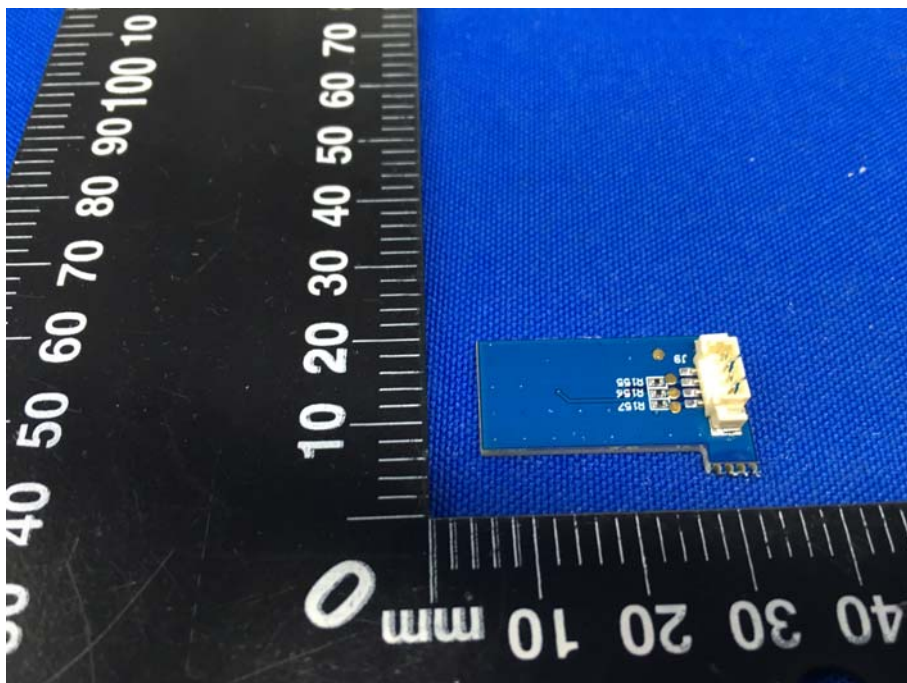

Appendix B: Photographs of EUT

Product: Control Hub

Model: AHS-8R

Internal Photos

Antenna