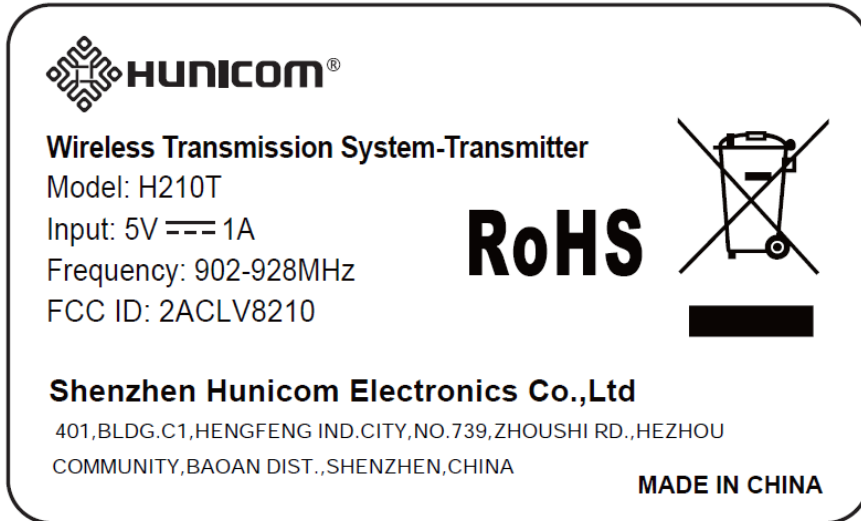

EXHIBIT A - FCC ID LABEL AND LOCATION

Model: 8210T

FCC ID Label

FCC ID Label Location Information

The label shown shall be permanently affixed at a conspicuous location on the device and be readily visible to the user at the time purchase (Labeling requirements per 2.925)

Model: H210T

FCC ID Label

FCC ID Label Location Information

The label shown shall be permanently affixed at a conspicuous location on the device and be readily visible to the user at the time purchase (Labeling requirements per 2.925)