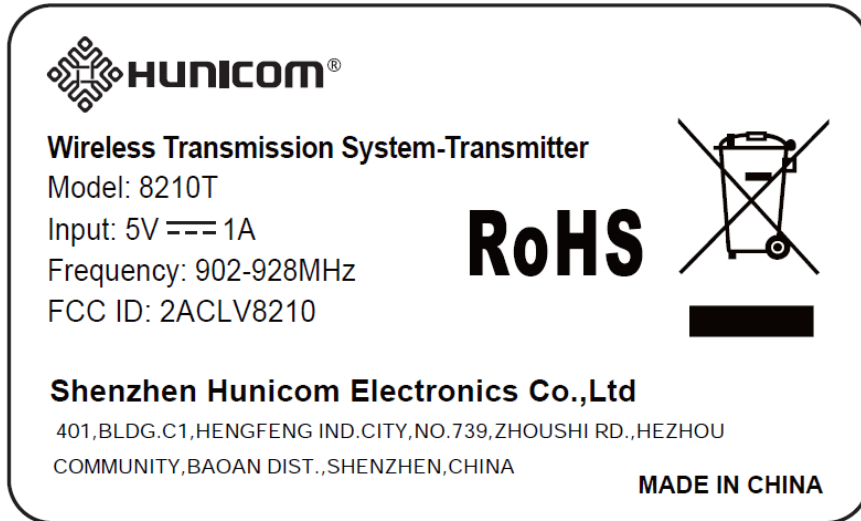

EXHIBIT A - FCC ID LABEL AND LOCATION

Model: 8210T

FCC ID Label

FCC ID Label Location Information

The label shown shall be permanently affixed at a conspicuous location on the device and be readily visible to the user at the time purchase (Labeling requirements per 2.925)

Model: H210T

FCC ID Label

FCC ID Label Location Information

The label shown shall be permanently affixed at a conspicuous location on the device and be readily visible to the user at the time purchase (Labeling requirements per 2.925)