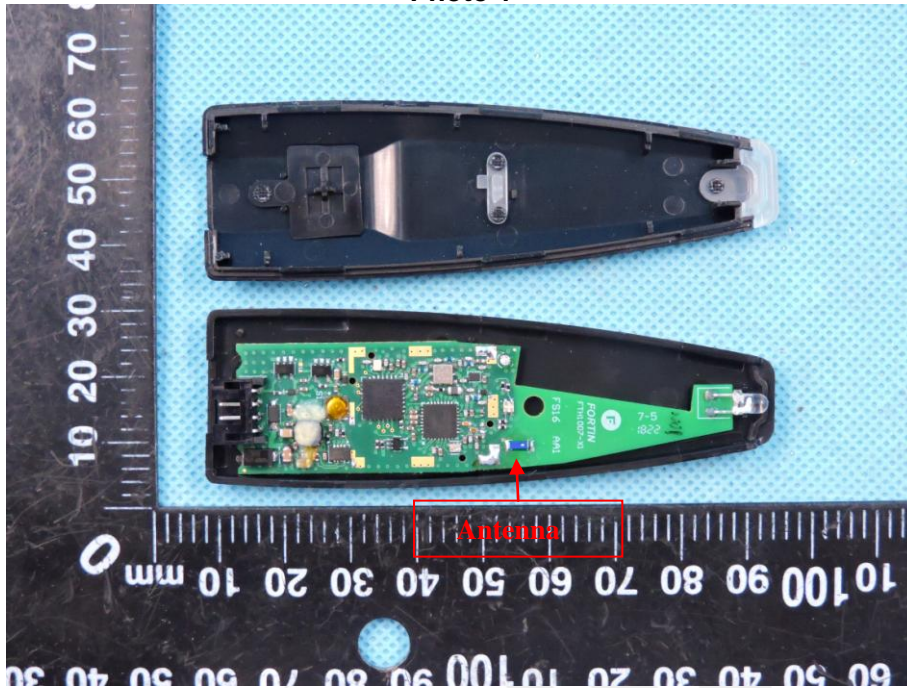

APPENDIX-PHOTOGRAPHS OF EUT CONSTRUCTIONAL DETAILS

FCC ID: 2ACKU-ANT900-BT

IC:12084A-ANT900BT

Model Name: ANT900-BT

Photo 1

Photo 2

Photo 3

Photo 4