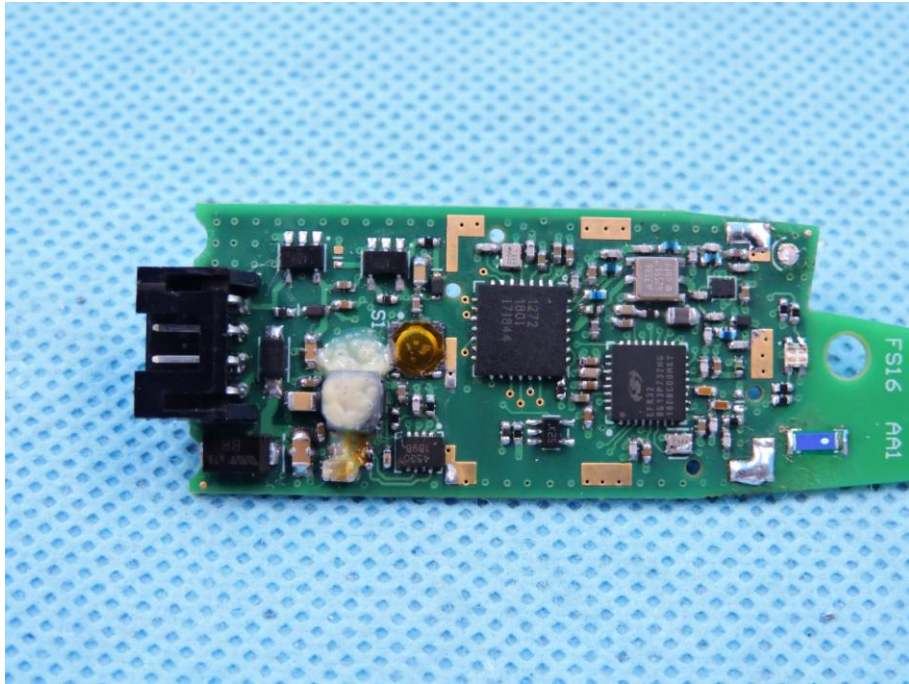

APPENDIX-PHOTOGRAPHS OF EUT CONSTRUCTIONAL DETAILS

FCC ID: 2ACKU-ANT900-BT

IC:12084A-ANT900BT

Model Name: ANT900-BT

Photo 1

Photo 2

Photo 3

Photo 4