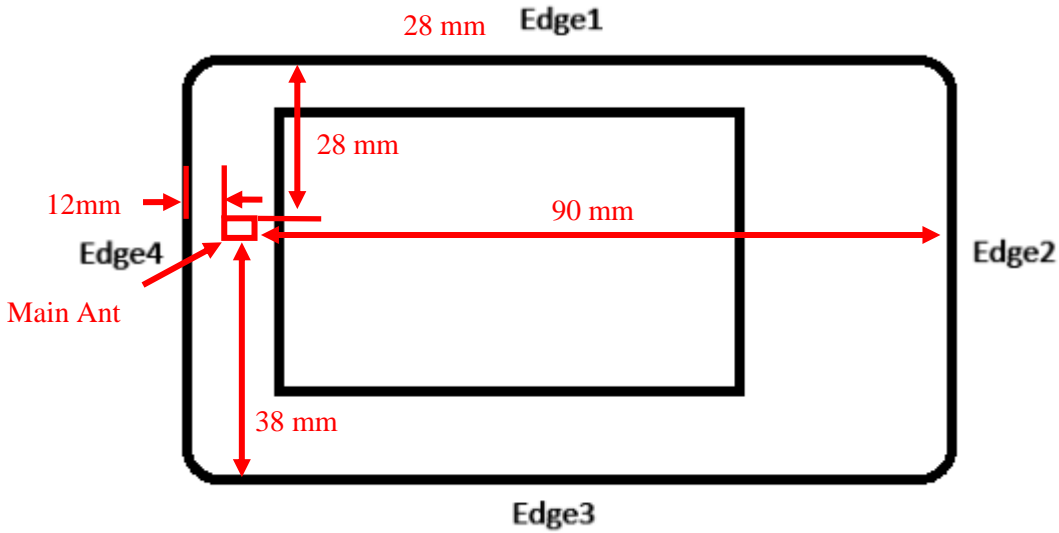

Antenna Location

Separation Distance (mm)	Wi-Fi Antenna (Main)
Top-Edge (Edge1)	28
Right-Edge (Edge2)	90
Bottom-Edge (Edge3)	38
Left-Edge (Edge4)	12
Rear Surface	15
Front	28

SETUP PHOTOS

Rear

Edge 4

EUT