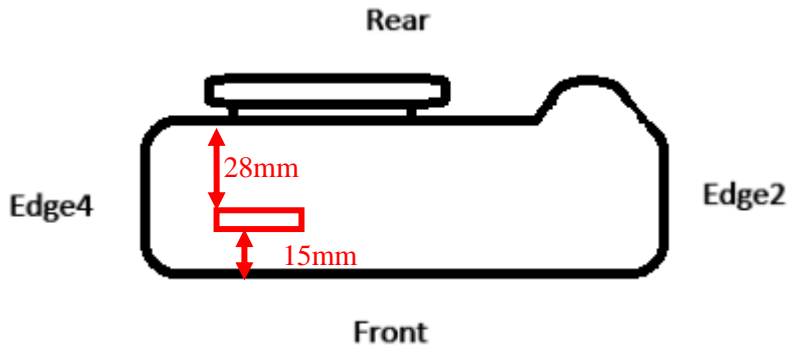

Antenna Location

Separation Distance (mm)	Wi-Fi Antenna (Main)
Top-Edge (Edge1)	28
Right-Edge (Edge2)	90
Bottom-Edge (Edge3)	38
Left-Edge (Edge4)	12
Rear Surface	15
Front	28

SETUP PHOTOS

Rear

Edge 4

EUT