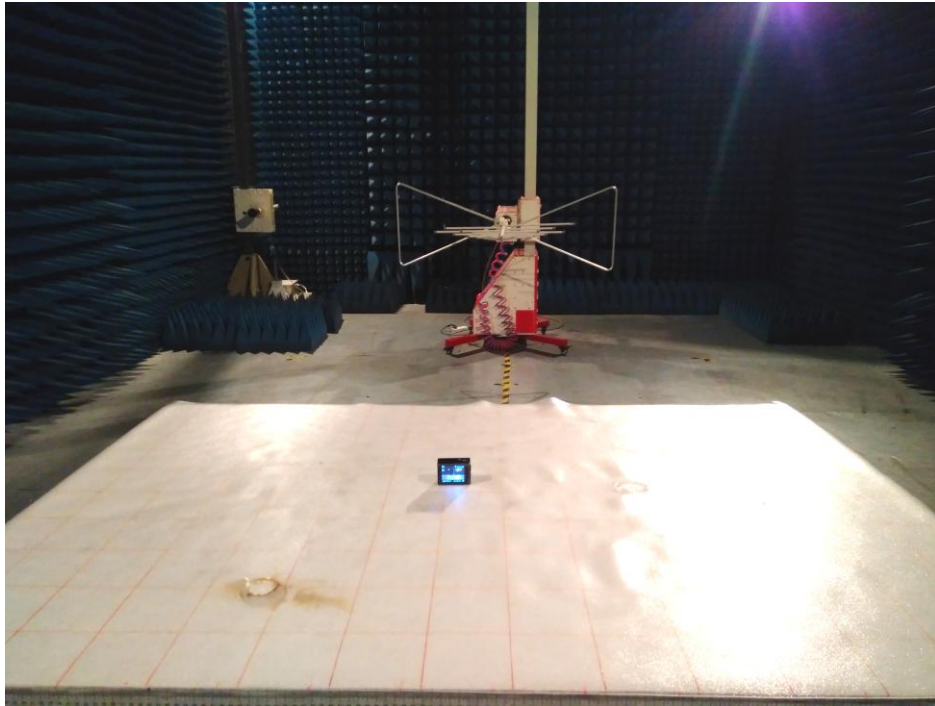

## Appendix B: Photographs of Test Setup

Product: Action Camera

Model: A4000-D2

Radiated Emission

CE