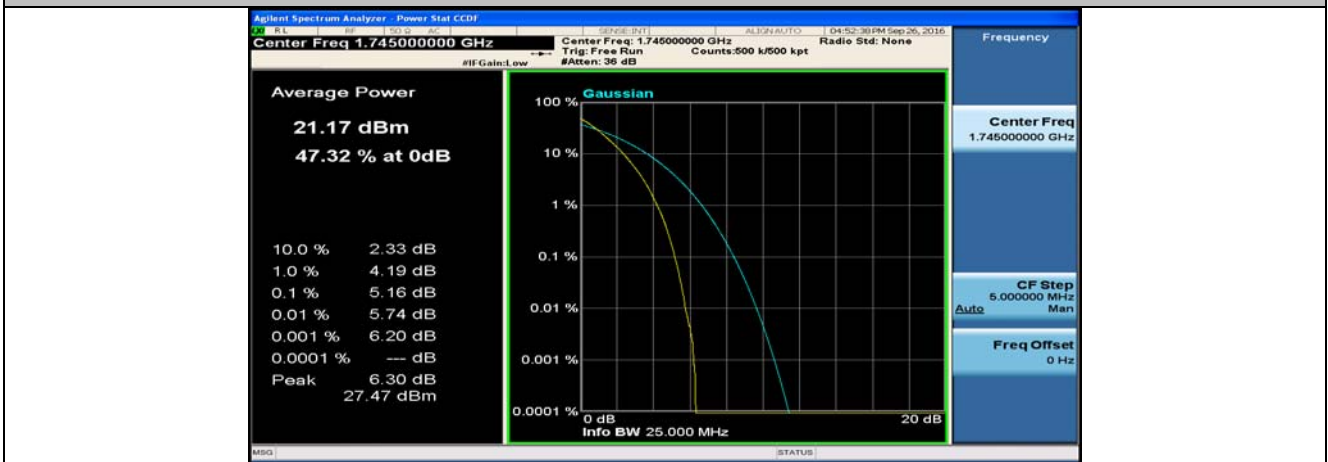

(Channel Bandwidth:20 MHz)_HCH_QPSK_100RB#0