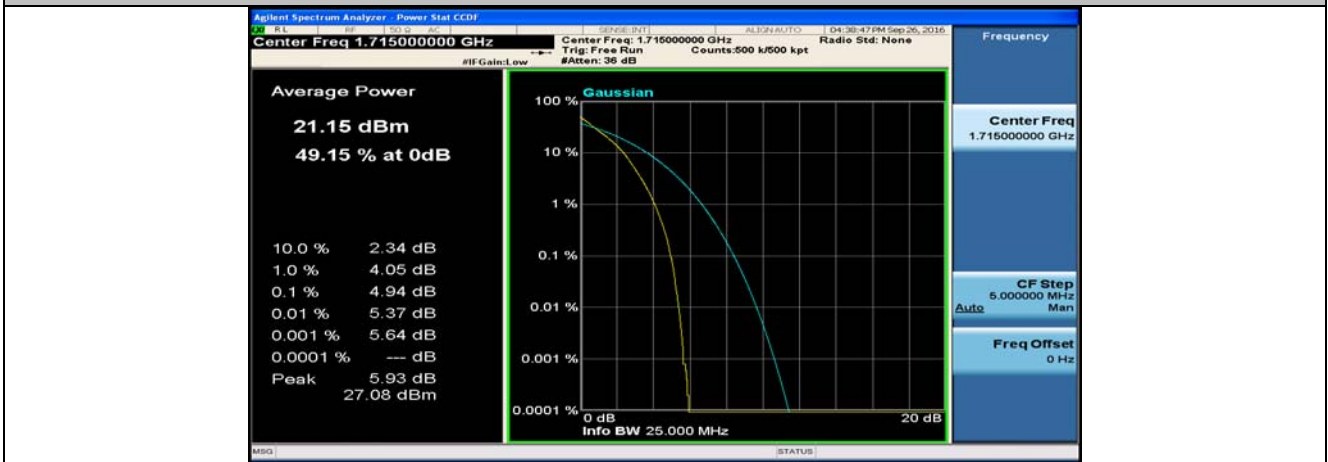

Channel Bandwidth: 10 MHz

Channel Bandwidth: 10 MHz_LCH_QPSK_1RB#0

Channel Bandwidth: 10 MHz_LCH_QPSK_1RB#24

Channel Bandwidth: 10 MHz_LCH_QPSK_1RB#49

Channel Bandwidth: 10 MHz_LCH_QPSK_25RB#0

Channel Bandwidth: 10 MHz_LCH_QPSK_25RB#12