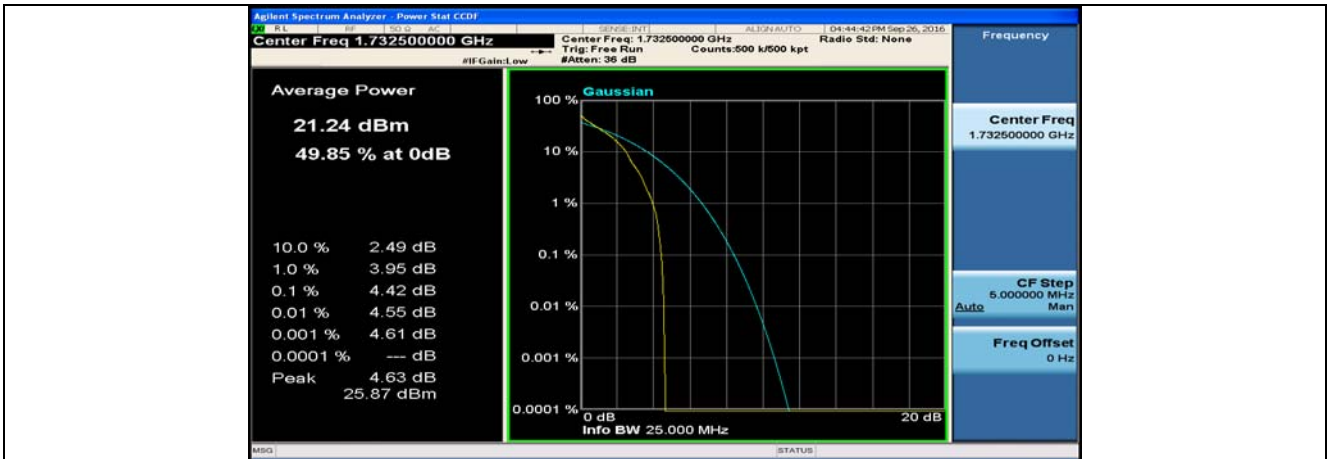

(Channel Bandwidth:15 MHz)_LCH_QPSK_37RB#38

(Channel Bandwidth:15 MHz)_LCH_QPSK_75RB#0

(Channel Bandwidth:15 MHz)_MCH_QPSK_1RB#0

(Channel Bandwidth:15 MHz)_MCH_QPSK_1RB#37

(Channel Bandwidth:15 MHz)_MCH_QPSK_1RB#74