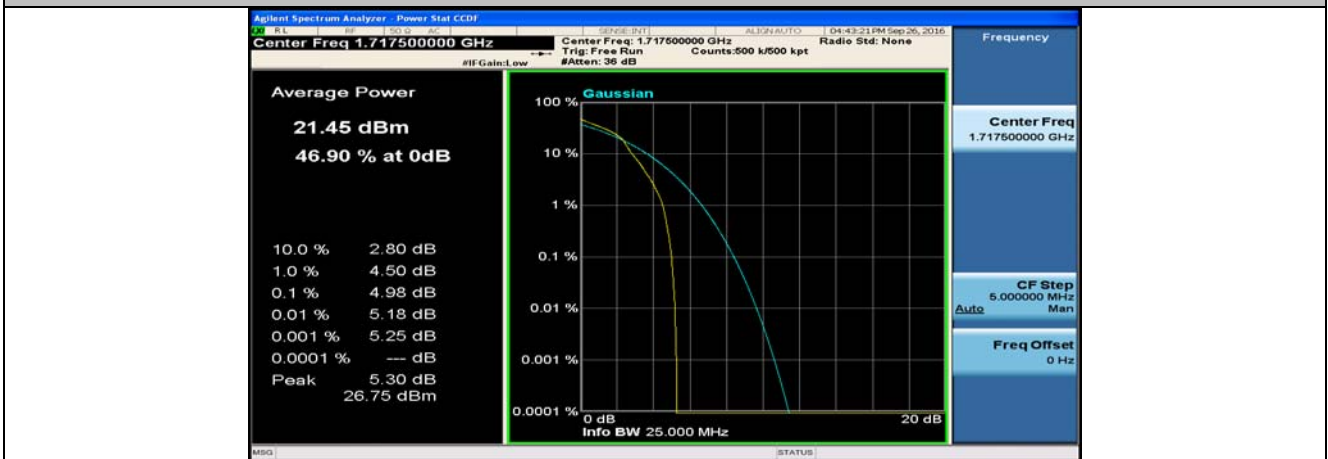

(Channel Bandwidth:15 MHz)_HCH_QPSK_75RB#0

(Channel Bandwidth:15 MHz)_LCH_16QAM_1RB#0

(Channel Bandwidth:15 MHz)_LCH_16QAM_1RB#37

(Channel Bandwidth:15 MHz)_LCH_16QAM_1RB#74

(Channel Bandwidth:15 MHz)_LCH_16QAM_37RB#0