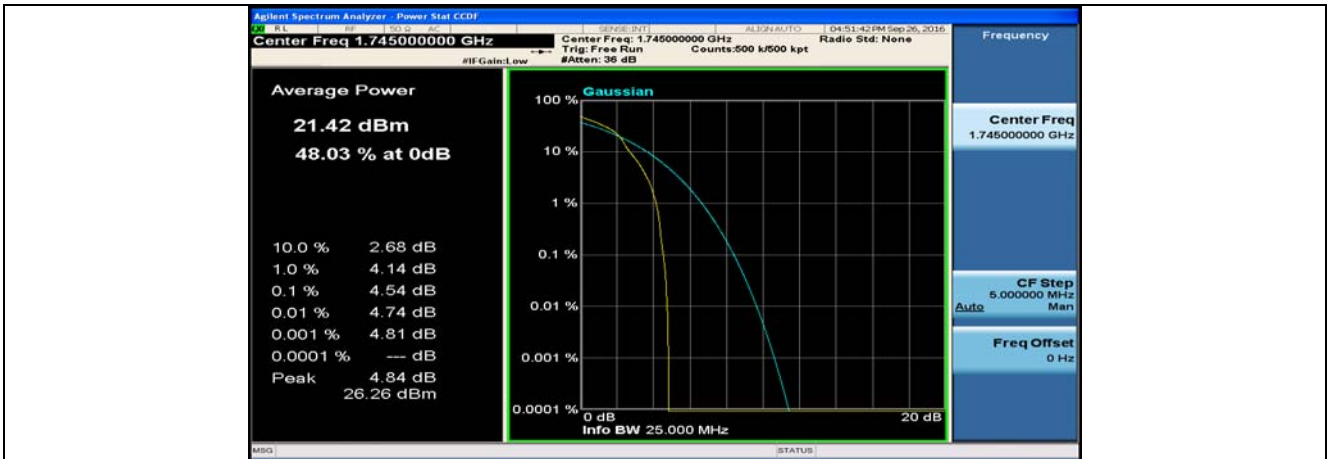

(Channel Bandwidth:20 MHz)_HCH_16QAM_1RB#49