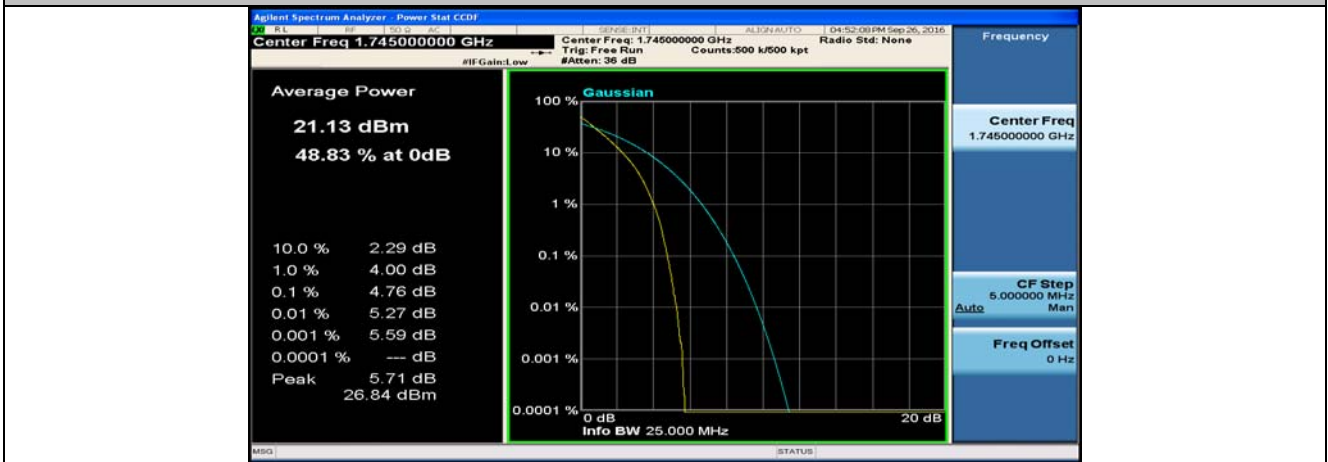

(Channel Bandwidth:20 MHz)_HCH_QPSK_50RB#50