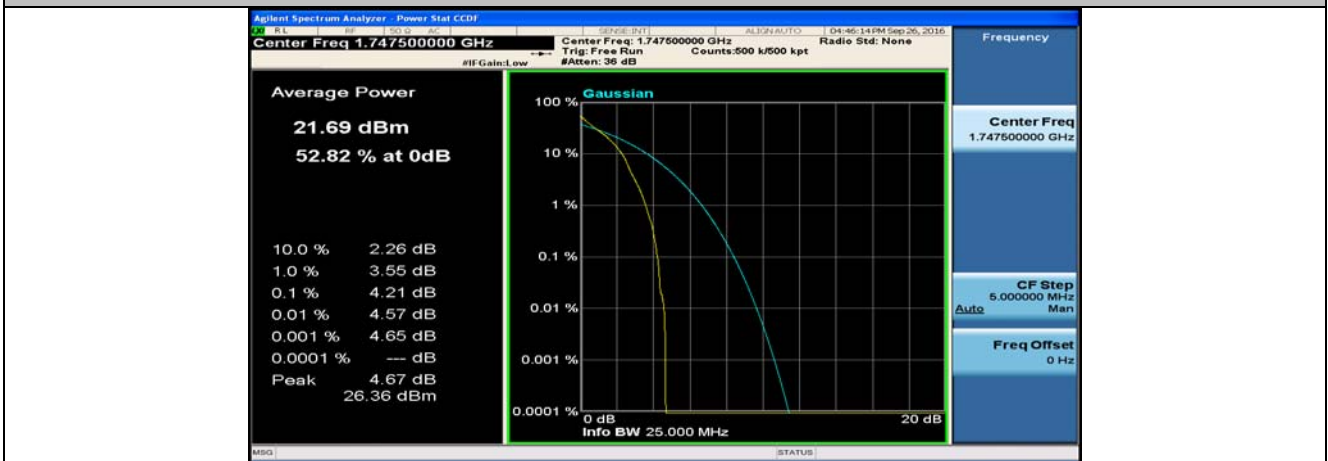

(Channel Bandwidth:15 MHz)_MCH_QPSK_37RB#0

(Channel Bandwidth:15 MHz)_MCH_QPSK_37RB#18

(Channel Bandwidth:15 MHz)_MCH_QPSK_37RB#38

(Channel Bandwidth:15 MHz)_MCH_QPSK_75RB#0

(Channel Bandwidth:15 MHz)_HCH_QPSK_1RB#0