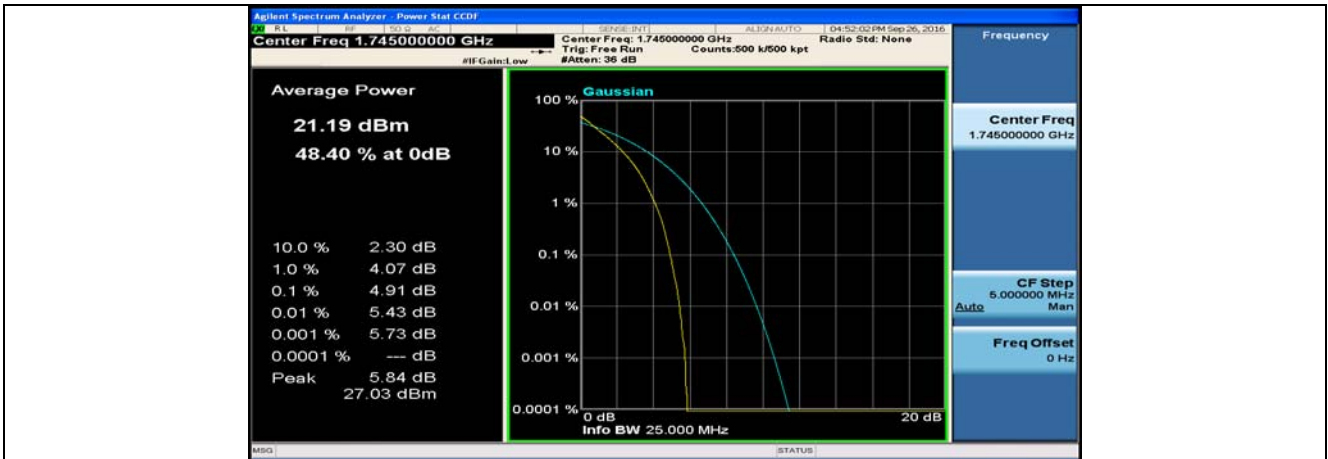

(Channel Bandwidth:20 MHz)_HCH_QPSK_50RB#25