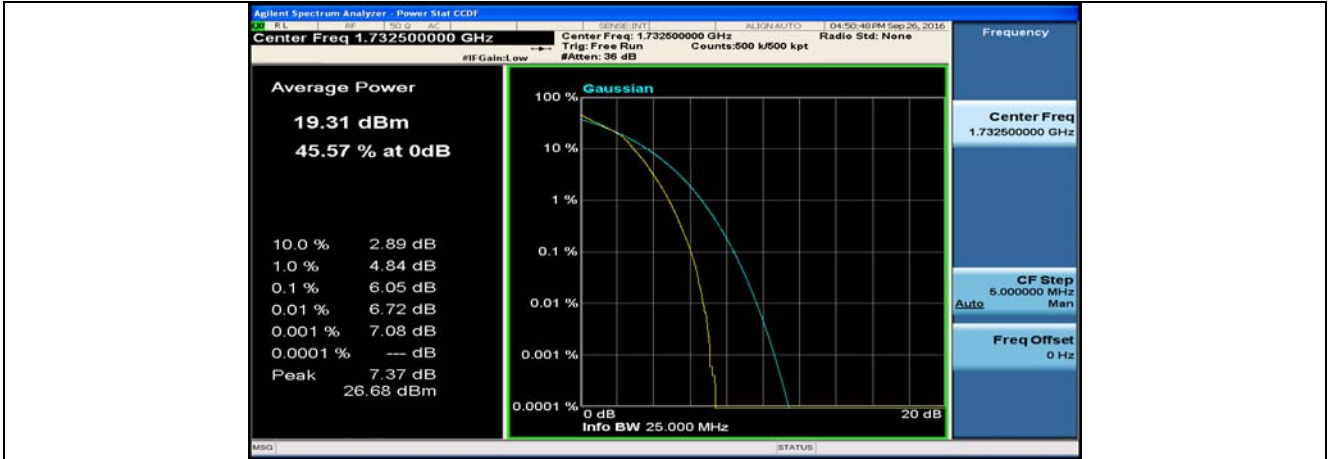

(Channel Bandwidth:20 MHz)_MCH_16QAM_50RB#50