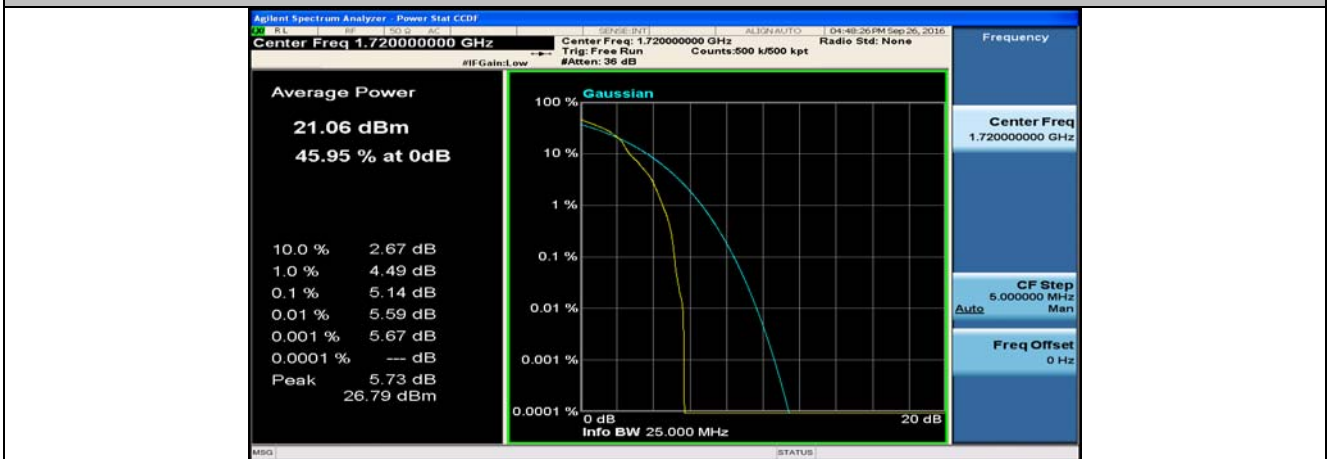

(Channel Bandwidth:20 MHz)_LCH_16QAM_1RB#99