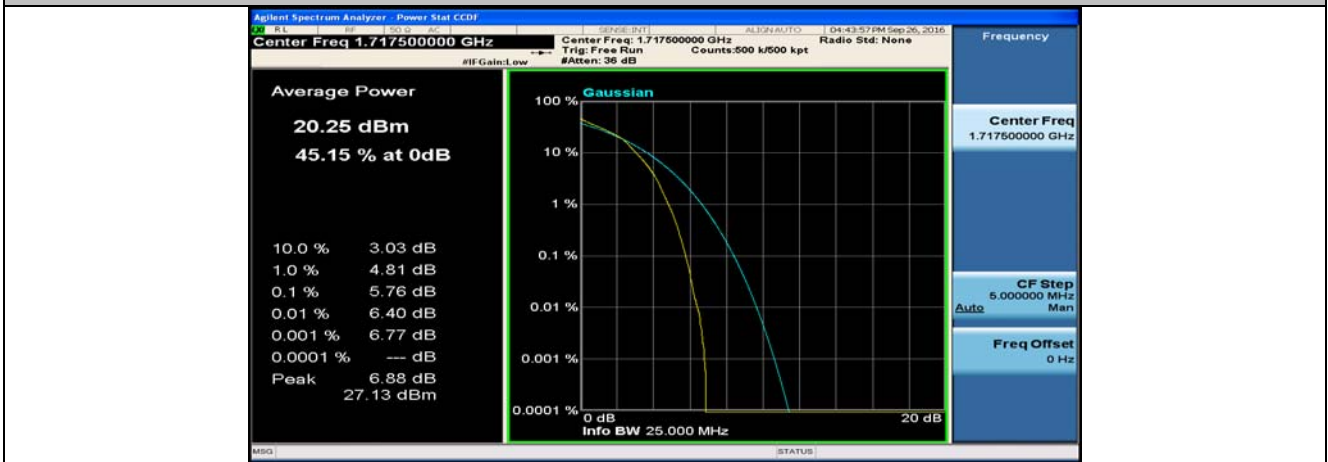

(Channel Bandwidth:15 MHz)_LCH_16QAM_37RB#18