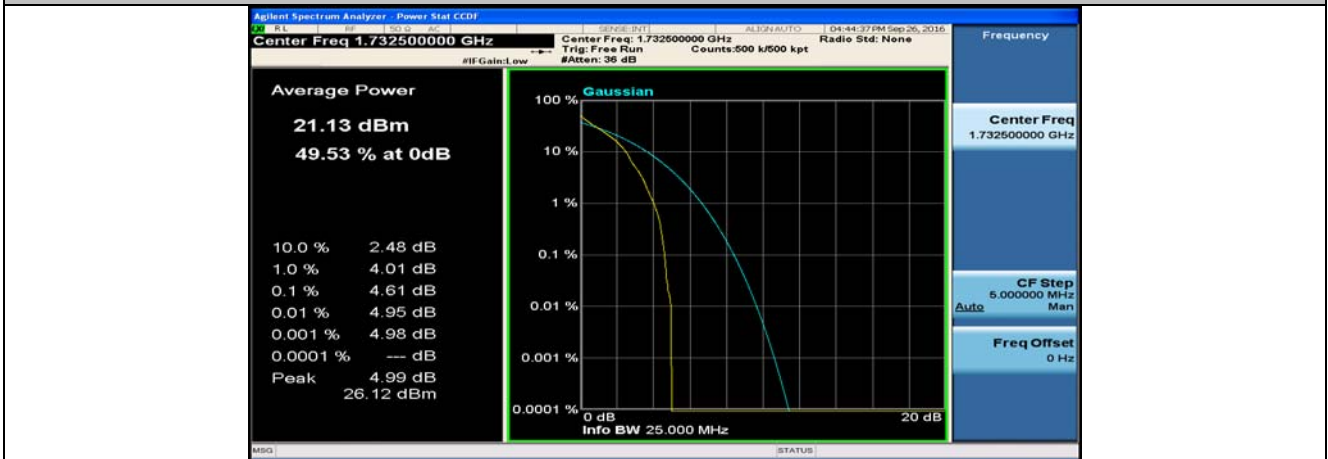

(Channel Bandwidth:15 MHz)_LCH_QPSK_37RB#38

(Channel Bandwidth:15 MHz)_LCH_QPSK_75RB#0

(Channel Bandwidth:15 MHz)_MCH_QPSK_1RB#0

(Channel Bandwidth:15 MHz)_MCH_QPSK_1RB#37

(Channel Bandwidth:15 MHz)_MCH_QPSK_1RB#74