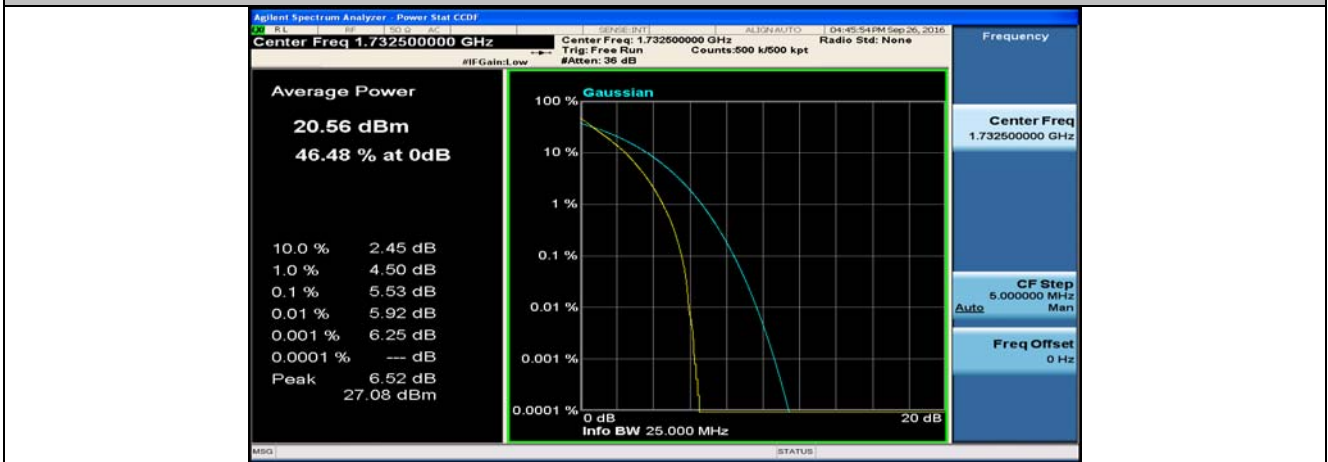

(Channel Bandwidth:15 MHz)_MCH_QPSK_37RB#0

(Channel Bandwidth:15 MHz)_MCH_QPSK_37RB#18

(Channel Bandwidth:15 MHz)_MCH_QPSK_37RB#38

(Channel Bandwidth:15 MHz)_MCH_QPSK_75RB#0

(Channel Bandwidth:15 MHz)_HCH_QPSK_1RB#0