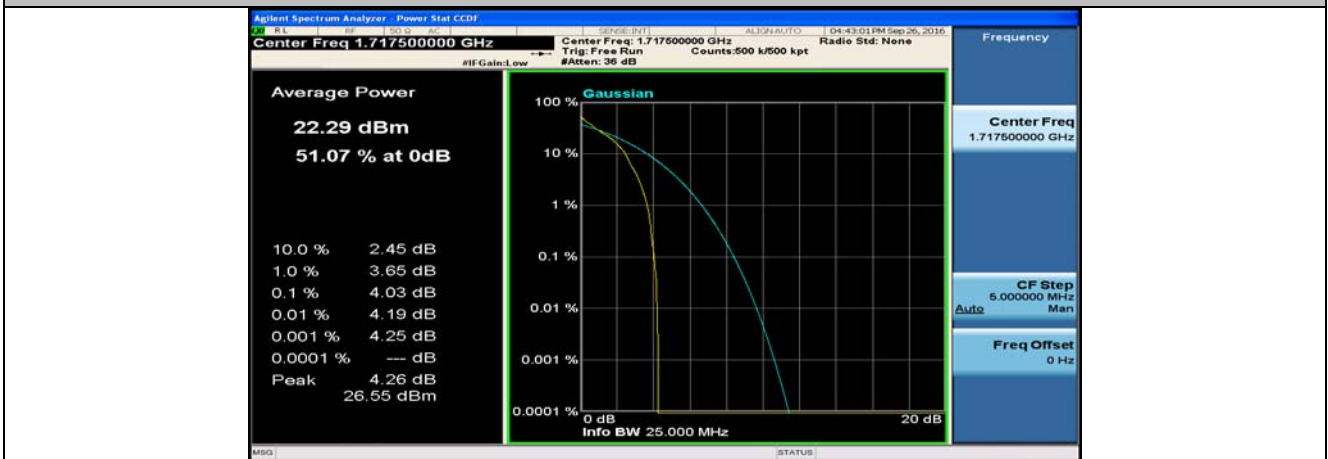

Channel Bandwidth: 10 MHz_HCH_16QAM_1RB#24

Channel Bandwidth: 10 MHz_HCH_16QAM_25RB#25

Channel Bandwidth: 10 MHz_HCH_16QAM_50RB#0

Channel Bandwidth: 15 MHz

(Channel Bandwidth:15 MHz)_LCH_QPSK_1RB#0

(Channel Bandwidth:15 MHz)_LCH_QPSK_37RB#18