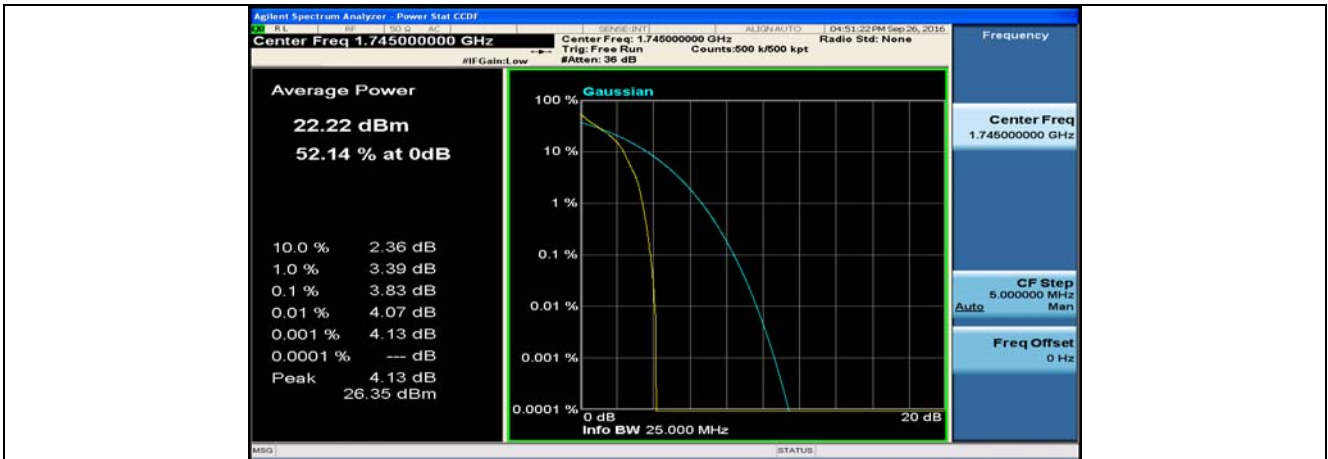

(Channel Bandwidth:20 MHz)_HCH_QPSK_1RB#49