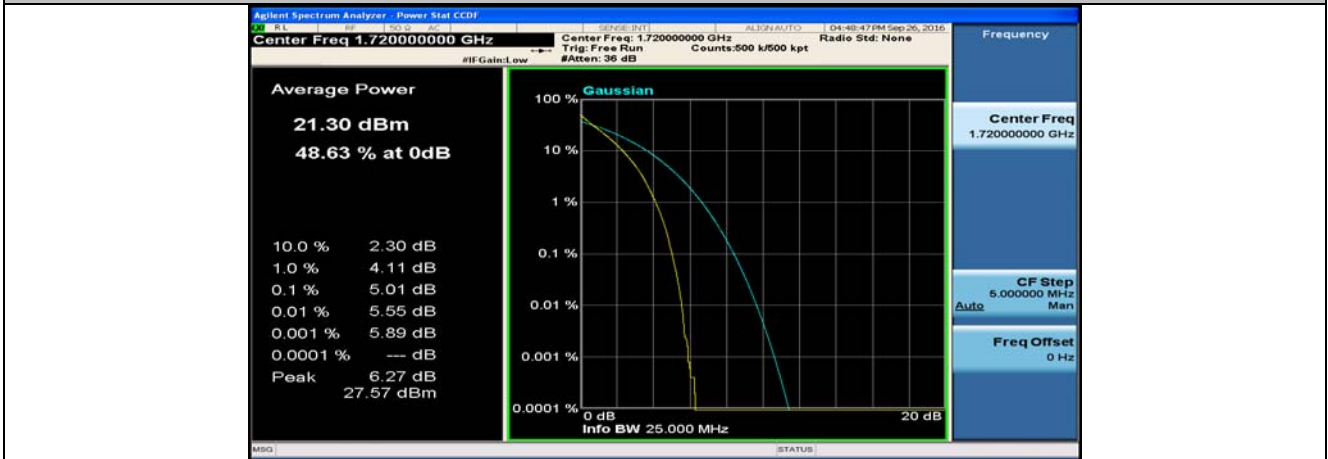

(Channel Bandwidth:20 MHz)_LCH_QPSK_50RB#50