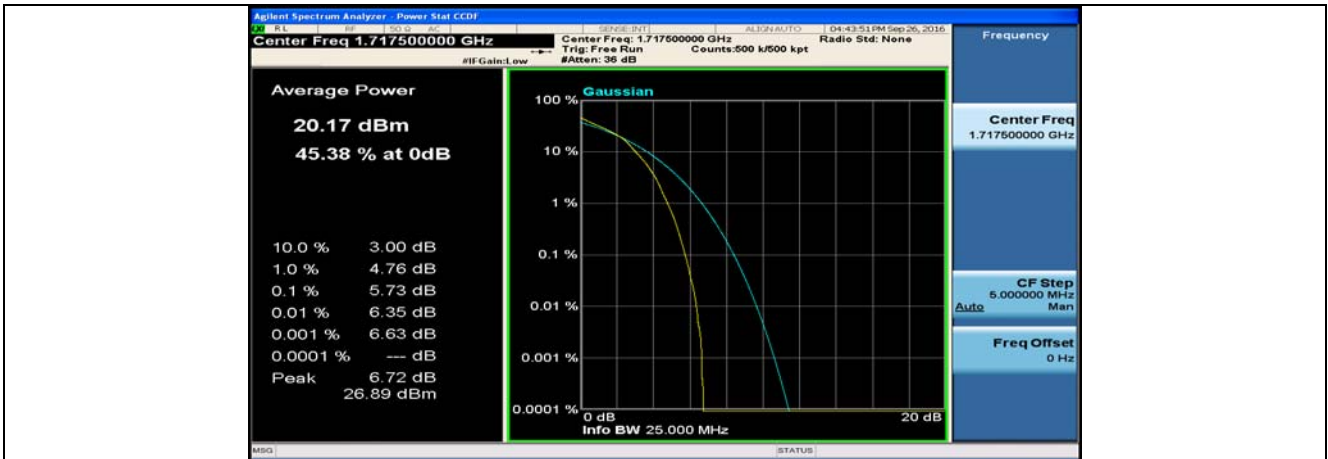

(Channel Bandwidth:15 MHz)_HCH_QPSK_75RB#0

(Channel Bandwidth:15 MHz)_LCH_16QAM_1RB#0

(Channel Bandwidth:15 MHz)_LCH_16QAM_1RB#37

(Channel Bandwidth:15 MHz)_LCH_16QAM_1RB#74

(Channel Bandwidth:15 MHz)_LCH_16QAM_37RB#0