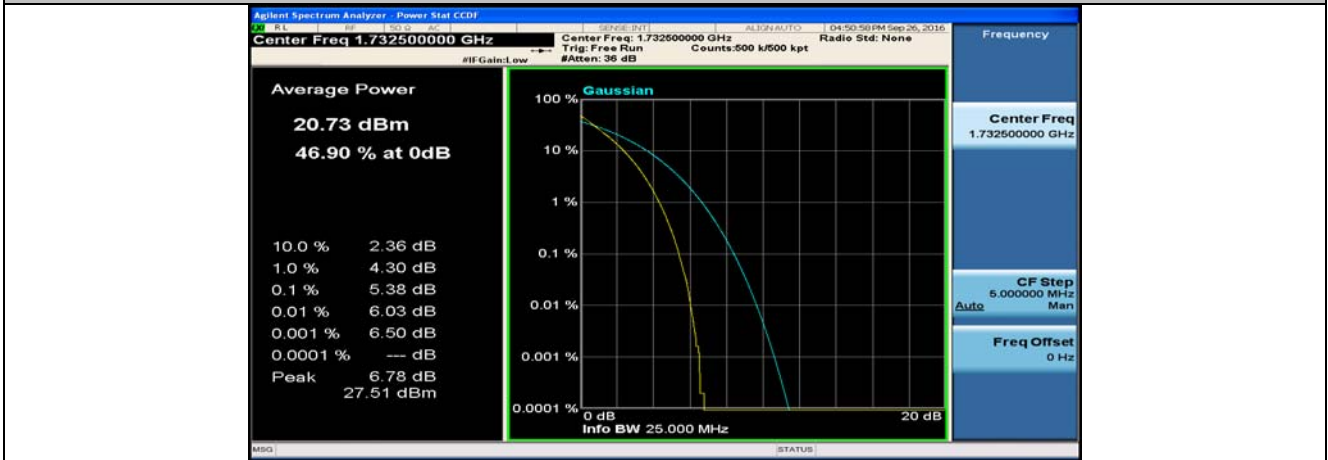

(Channel Bandwidth:20 MHz)_MCH_QPSK_100RB#0