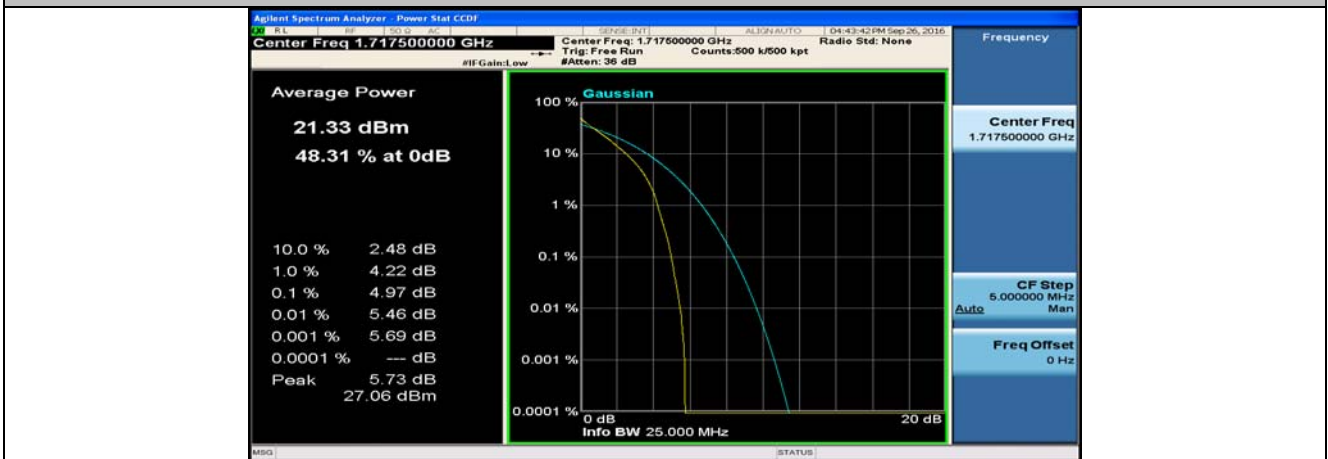

(Channel Bandwidth:15 MHz)_LCH_QPSK_37RB#38