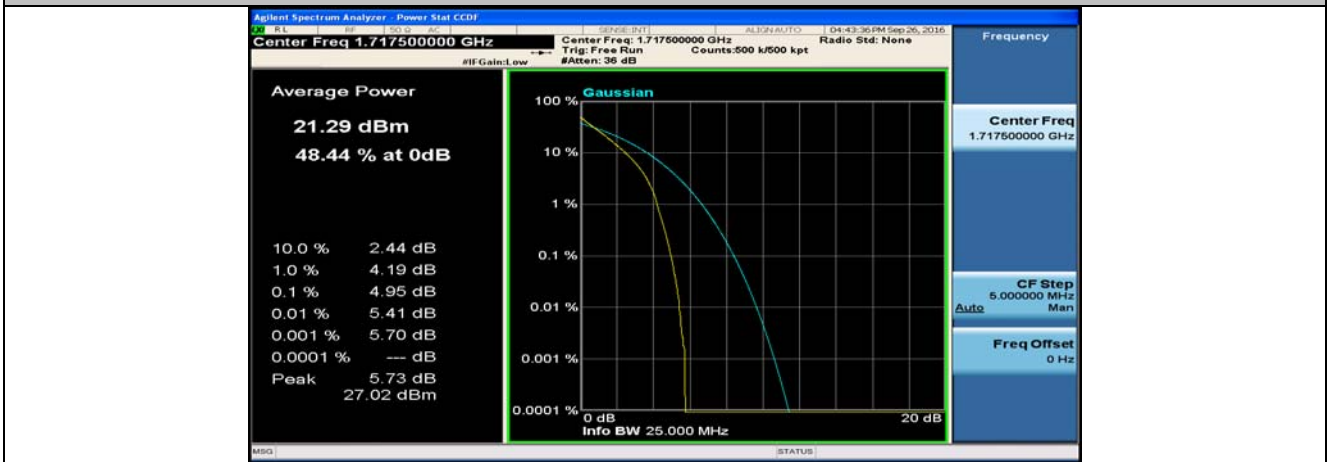

Channel Bandwidth: 10 MHz_HCH_16QAM_1RB#24

Channel Bandwidth: 10 MHz_HCH_16QAM_25RB#25

Channel Bandwidth: 10 MHz_HCH_16QAM_50RB#0

Channel Bandwidth: 15 MHz

(Channel Bandwidth:15 MHz)_LCH_QPSK_1RB#0

(Channel Bandwidth:15 MHz)_LCH_QPSK_37RB#18