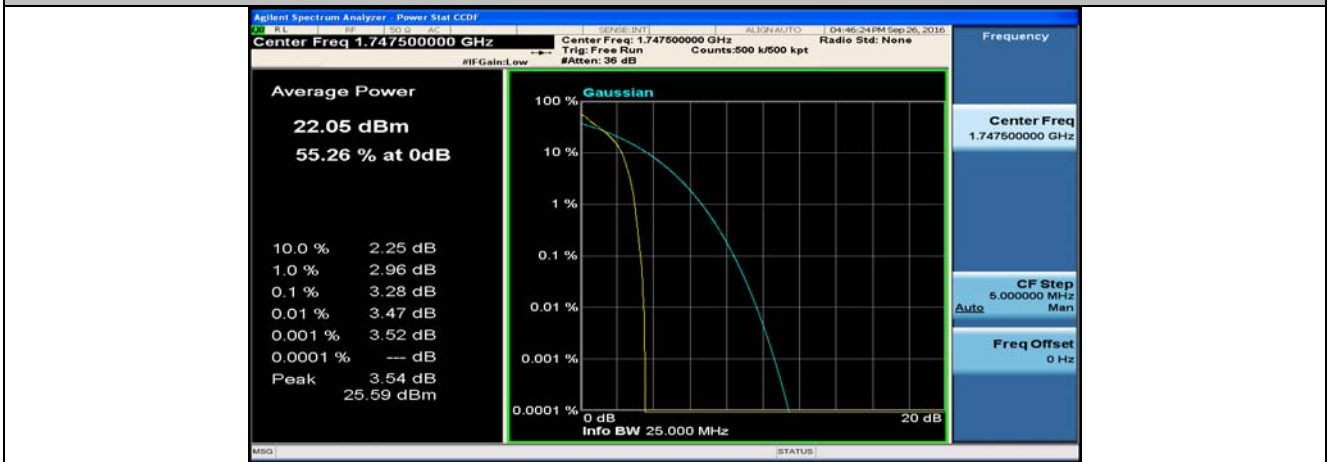

(Channel Bandwidth:15 MHz)_HCH_QPSK_1RB#74