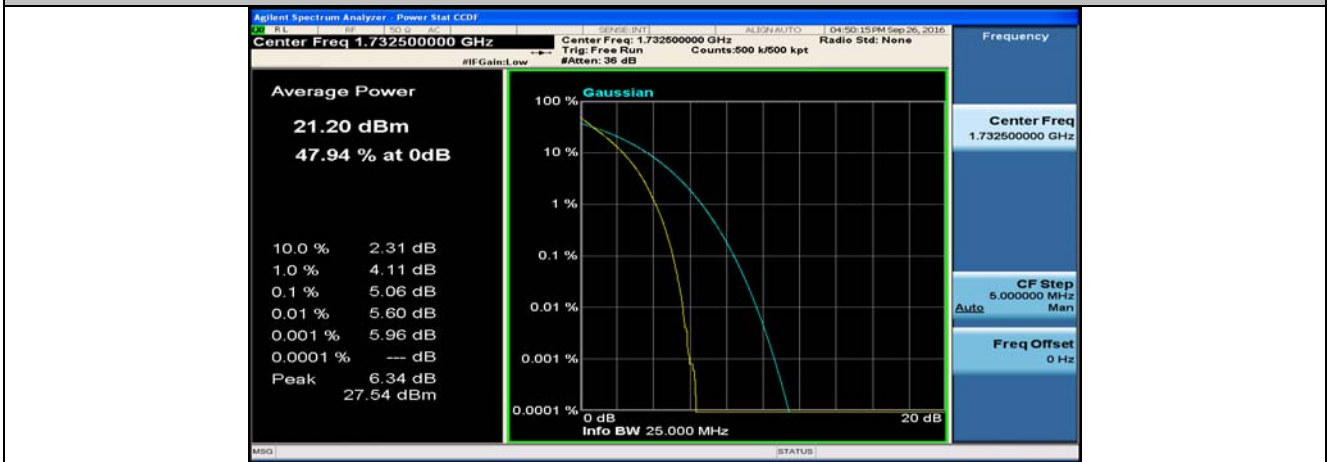

(Channel Bandwidth:20 MHz)_MCH_QPSK_50RB#0