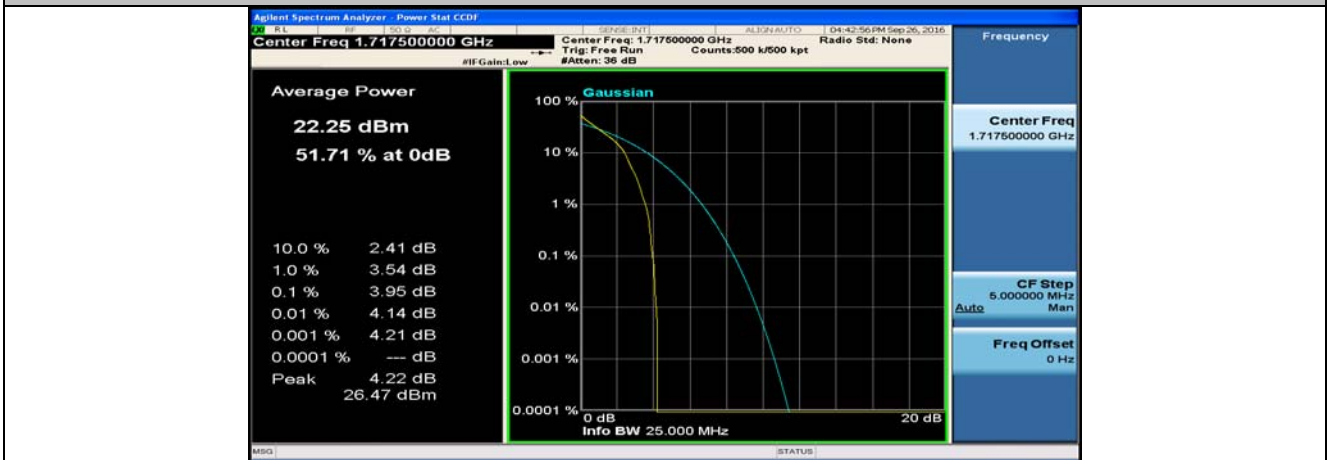

Channel Bandwidth: 10 MHz_HCH_16QAM_1RB#24

Channel Bandwidth: 10 MHz_HCH_16QAM_25RB#25

Channel Bandwidth: 10 MHz_HCH_16QAM_50RB#0

Channel Bandwidth: 15 MHz

(Channel Bandwidth:15 MHz)_LCH_QPSK_1RB#0

(Channel Bandwidth:15 MHz)_LCH_QPSK_37RB#18