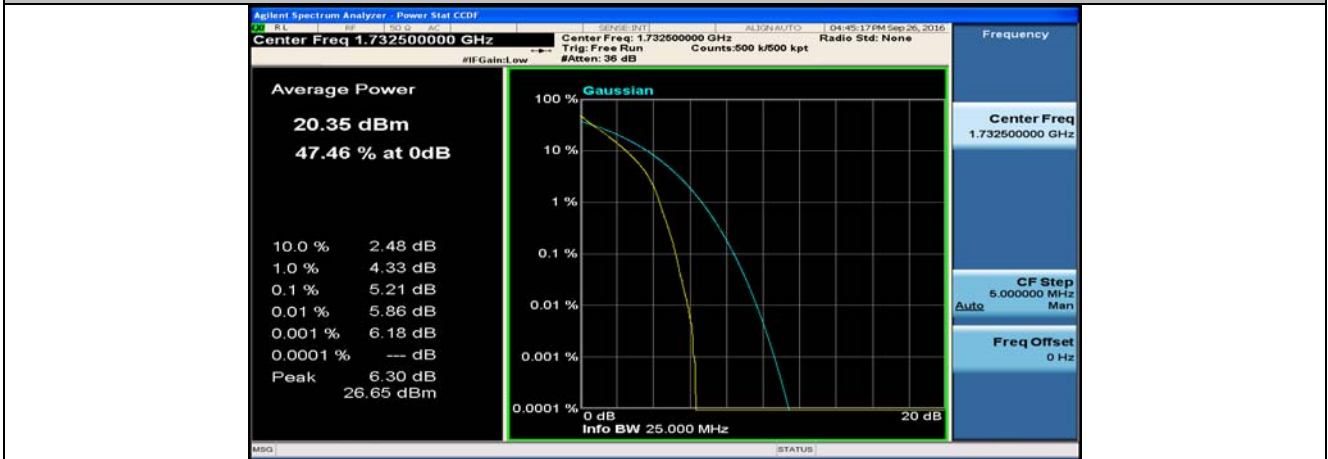

(Channel Bandwidth:15 MHz)_MCH_QPSK_37RB#18