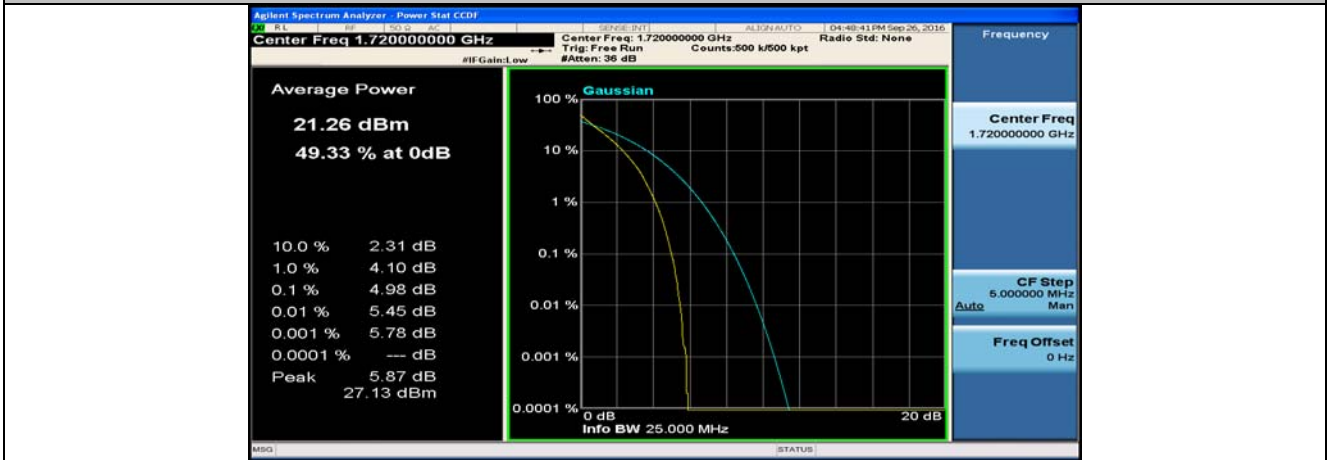

(Channel Bandwidth:20 MHz)_LCH_QPSK_50RB#25