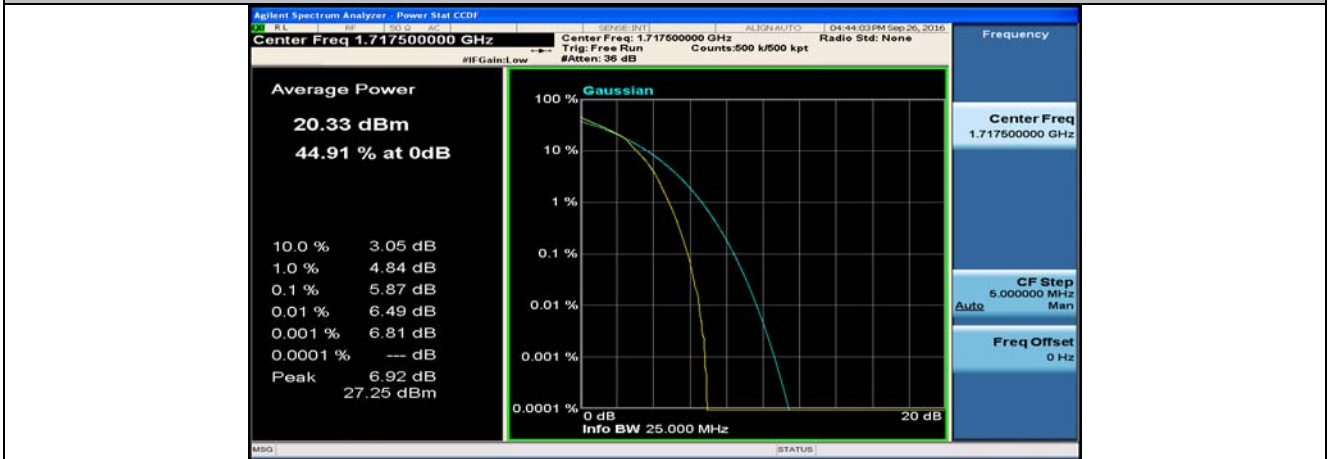

(Channel Bandwidth:15 MHz)_LCH_16QAM_37RB#38