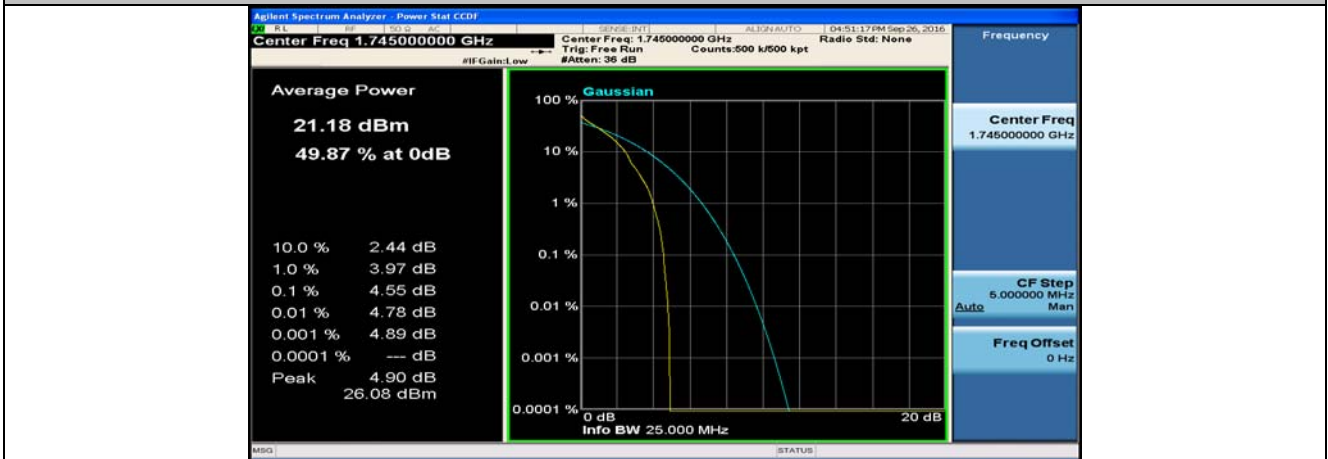

(Channel Bandwidth:20 MHz)_HCH_QPSK_1RB#0