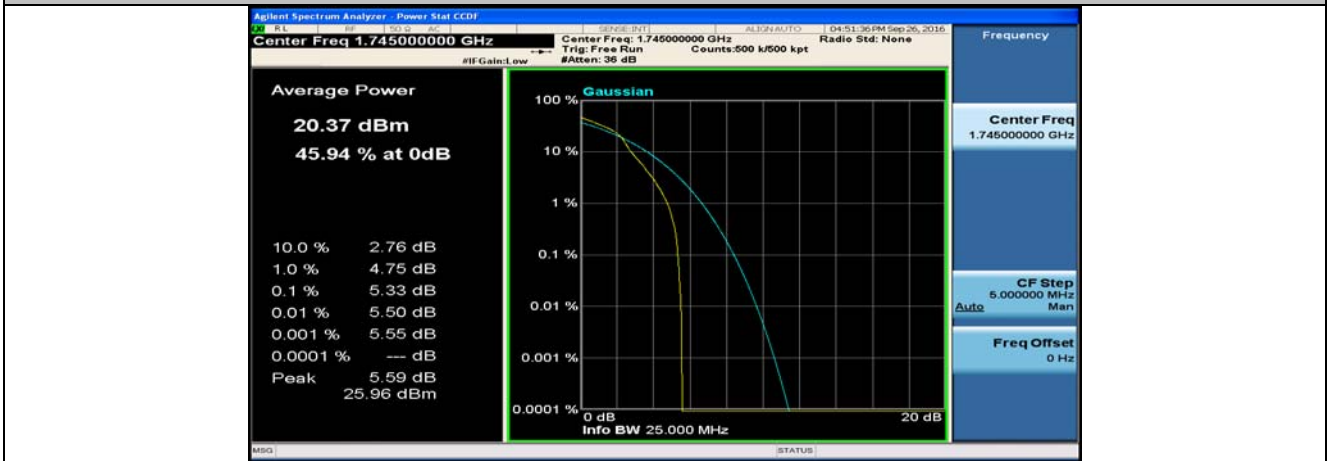

(Channel Bandwidth:20 MHz)_MCH_16QAM_50RB#0

(Channel Bandwidth:20 MHz)_MCH_16QAM_50RB#25

(Channel Bandwidth:20 MHz)_MCH_16QAM_50RB#50

(Channel Bandwidth:20 MHz)_MCH_16QAM_100RB#0

(Channel Bandwidth:20 MHz)_HCH_16QAM_1RB#0