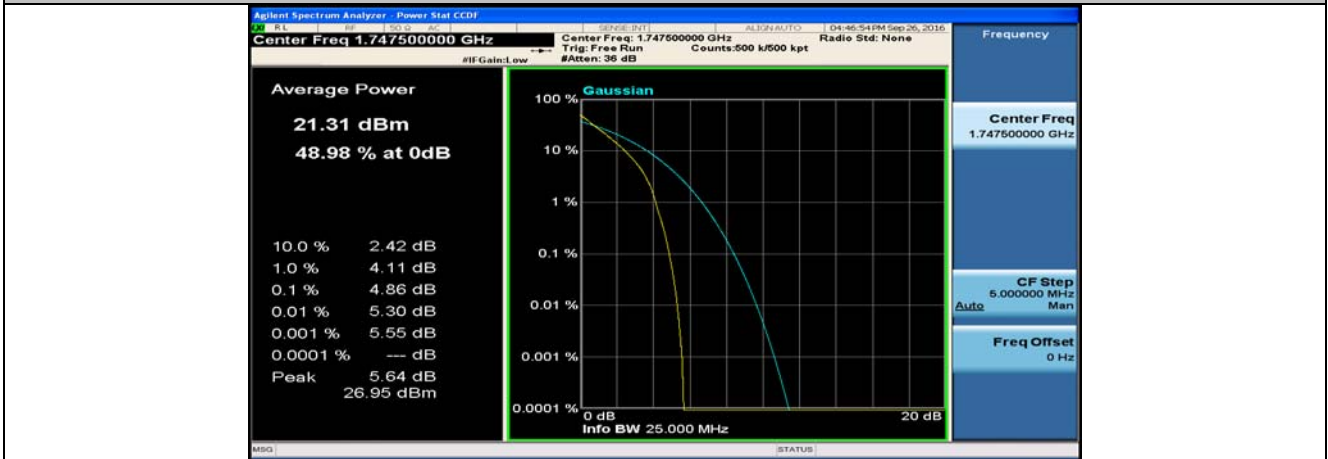

(Channel Bandwidth:15 MHz)_HCH_QPSK_37RB#0