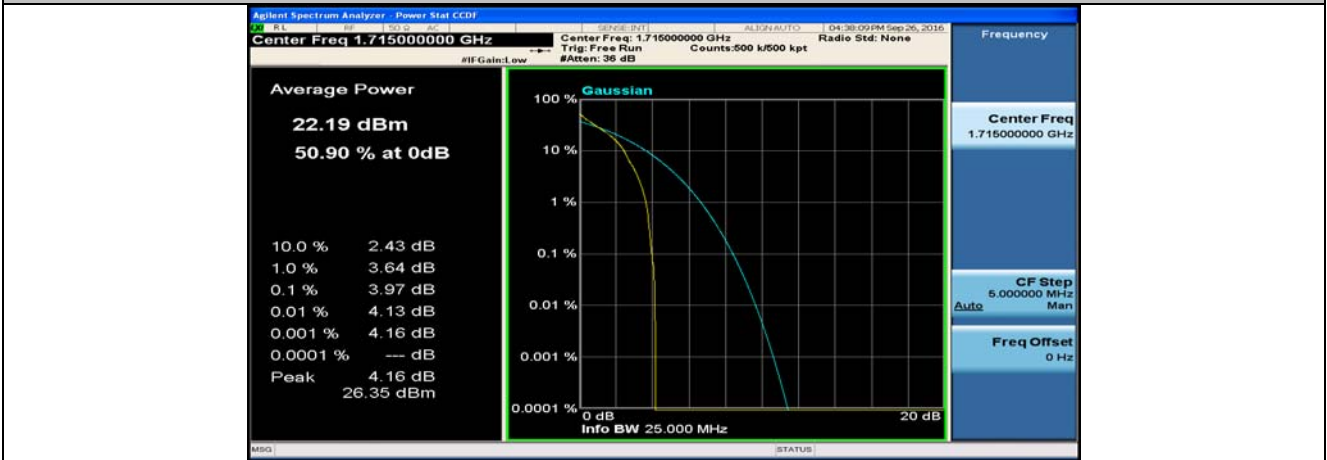

Channel Bandwidth: 10 MHz

Channel Bandwidth: 10 MHz_LCH_QPSK_1RB#0

Channel Bandwidth: 10 MHz_LCH_QPSK_1RB#24

Channel Bandwidth: 10 MHz_LCH_QPSK_1RB#49

Channel Bandwidth: 10 MHz_LCH_QPSK_25RB#0

Channel Bandwidth: 10 MHz_LCH_QPSK_25RB#12