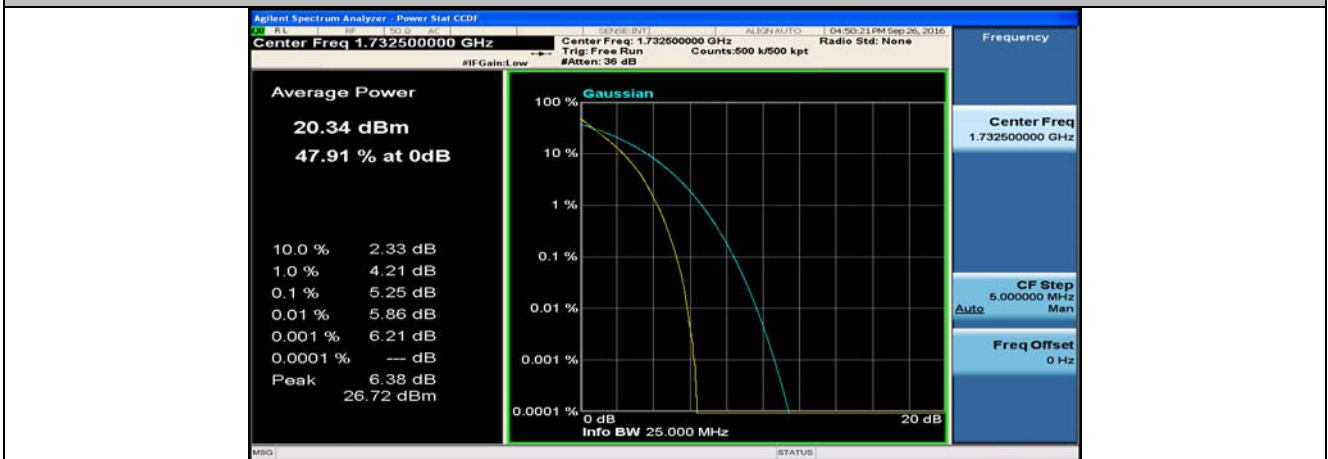

(Channel Bandwidth:20 MHz)_MCH_QPSK_1RB#49

(Channel Bandwidth:20 MHz)_MCH_QPSK_1RB#99

(Channel Bandwidth:20 MHz)_MCH_QPSK_50RB#0

(Channel Bandwidth:20 MHz)_MCH_QPSK_50RB#25

(Channel Bandwidth:20 MHz)_MCH_QPSK_50RB#50