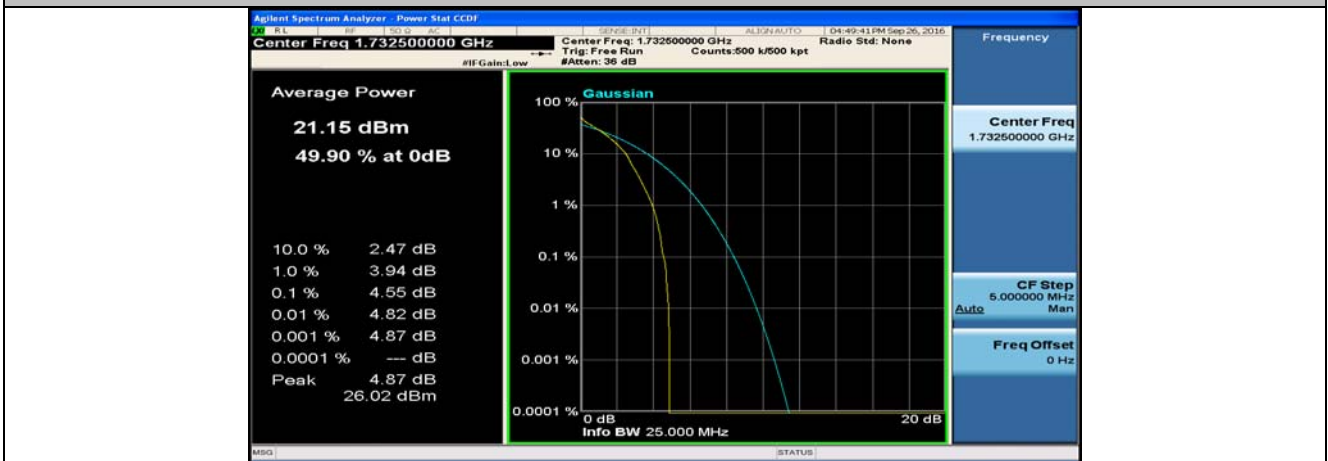

(Channel Bandwidth:20 MHz)_MCH_QPSK_1RB#49