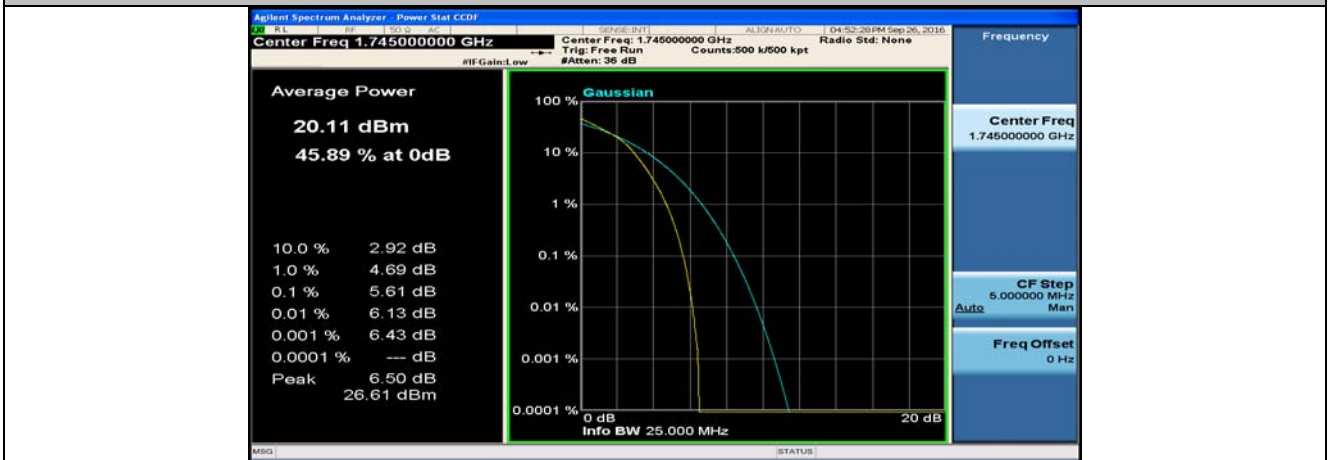

(Channel Bandwidth:20 MHz)_HCH_16QAM_50RB#0