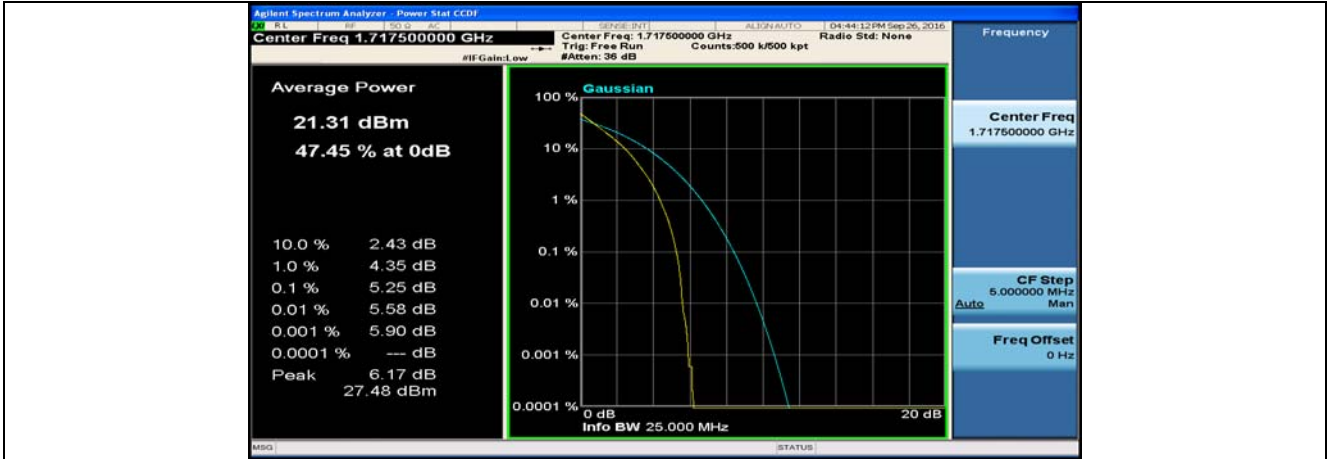

(Channel Bandwidth:15 MHz)_LCH_QPSK_75RB#0