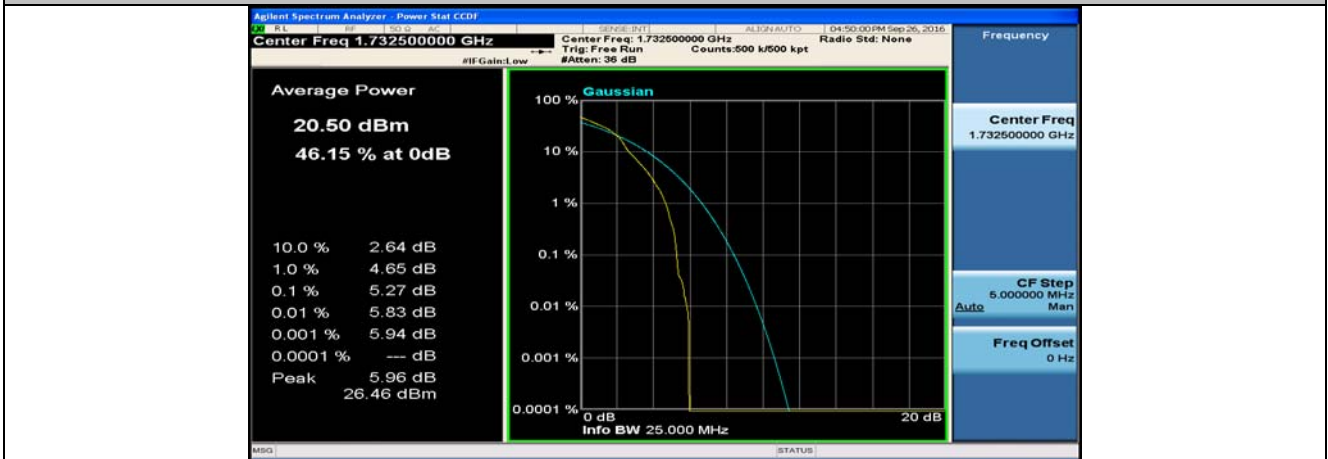

(Channel Bandwidth:20 MHz)_LCH_16QAM_1RB#99

(Channel Bandwidth:20 MHz)_LCH_16QAM_50RB#0

(Channel Bandwidth:20 MHz)_MCH_16QAM_1RB#0

(Channel Bandwidth:20 MHz)_MCH_16QAM_1RB#49

(Channel Bandwidth:20 MHz)_MCH_16QAM_1RB#99