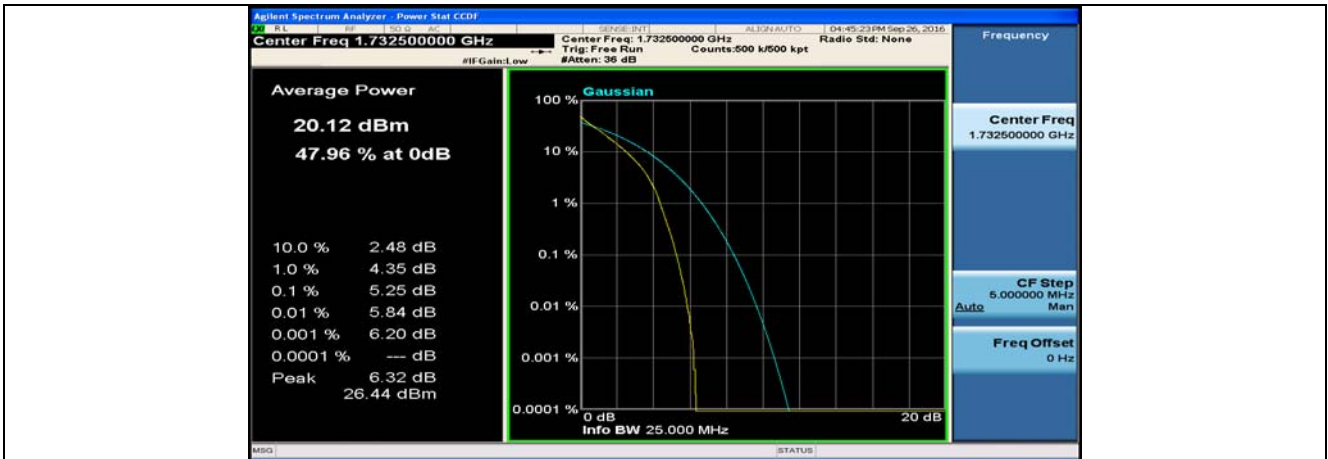

(Channel Bandwidth:15 MHz)_MCH_QPSK_37RB#38