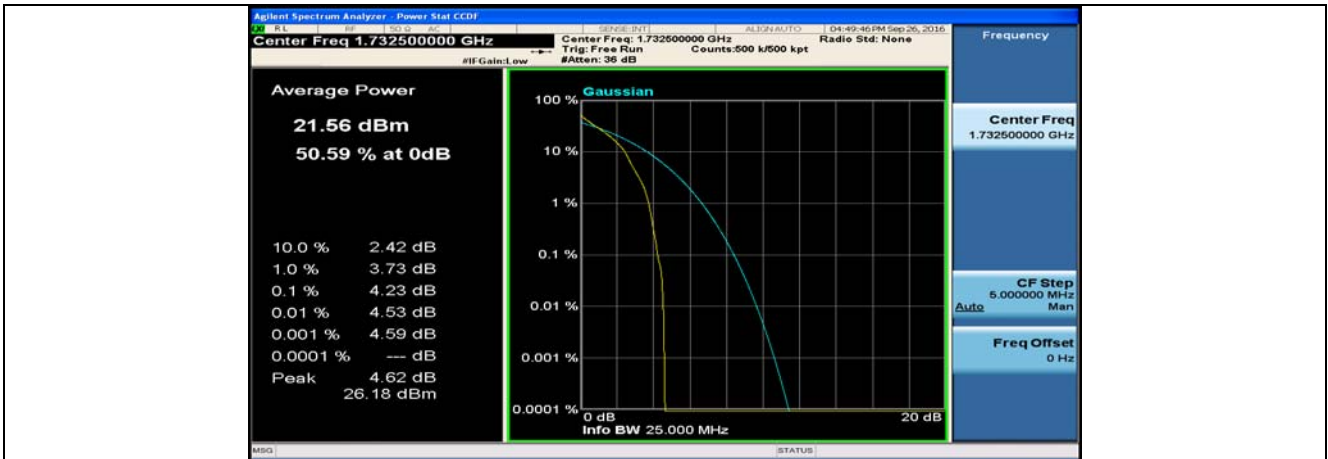

(Channel Bandwidth:20 MHz)_MCH_QPSK_1RB#99