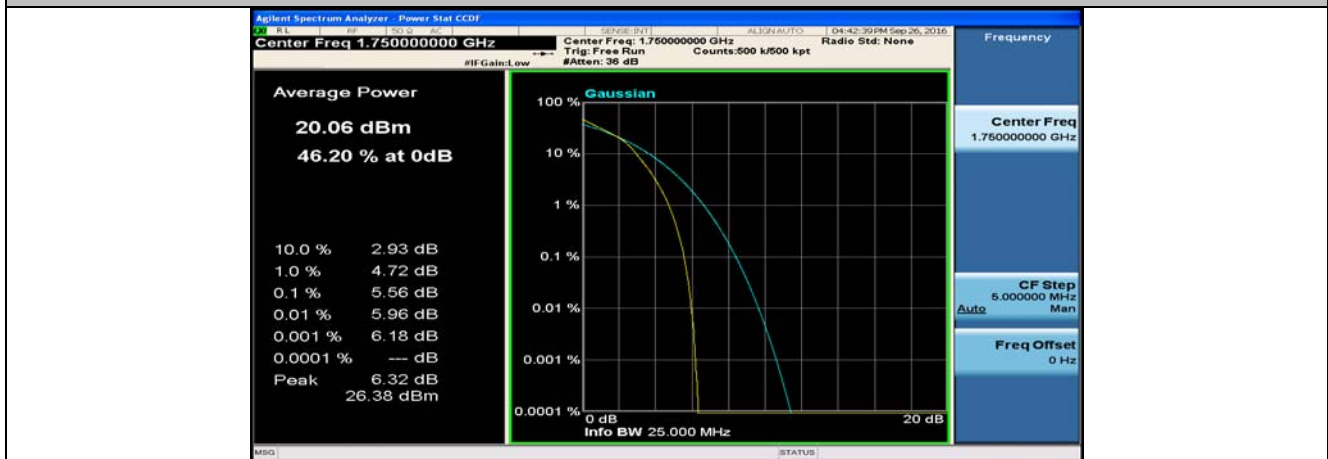

Channel Bandwidth: 10 MHz_HCH_16QAM_1RB#24

Channel Bandwidth: 10 MHz_HCH_16QAM_25RB#25

Channel Bandwidth: 10 MHz_HCH_16QAM_50RB#0

Channel Bandwidth: 15 MHz

(Channel Bandwidth:15 MHz)_LCH_QPSK_1RB#0

(Channel Bandwidth:15 MHz)_LCH_QPSK_37RB#18