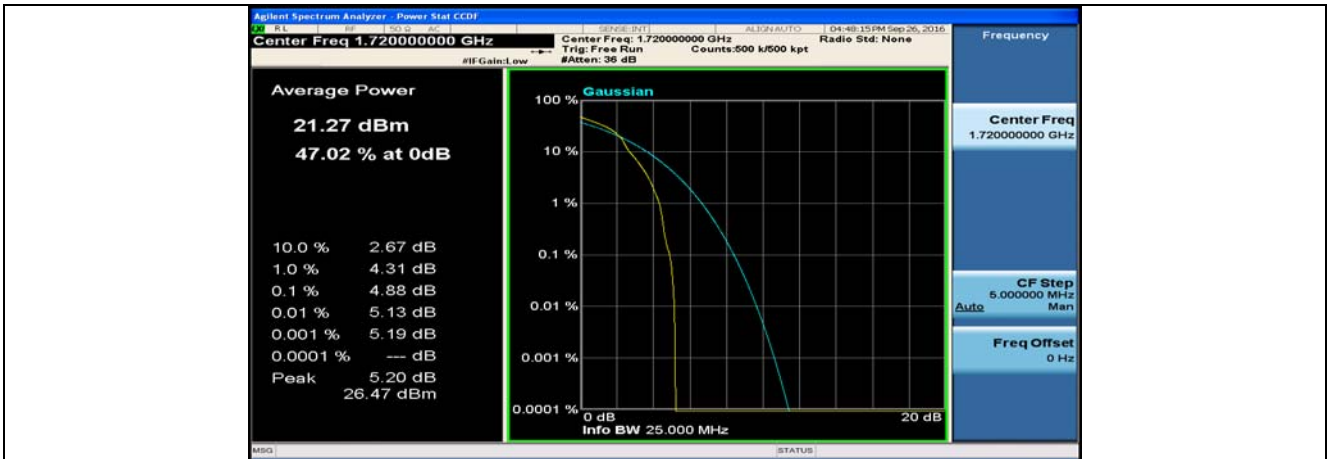

(Channel Bandwidth:20 MHz)_HCH_QPSK_50RB#25

(Channel Bandwidth:20 MHz)_HCH_QPSK_50RB#50

(Channel Bandwidth:20 MHz)_HCH_QPSK_100RB#0

(Channel Bandwidth:20 MHz)_LCH_16QAM_1RB#0

(Channel Bandwidth:20 MHz)_LCH_16QAM_1RB#49