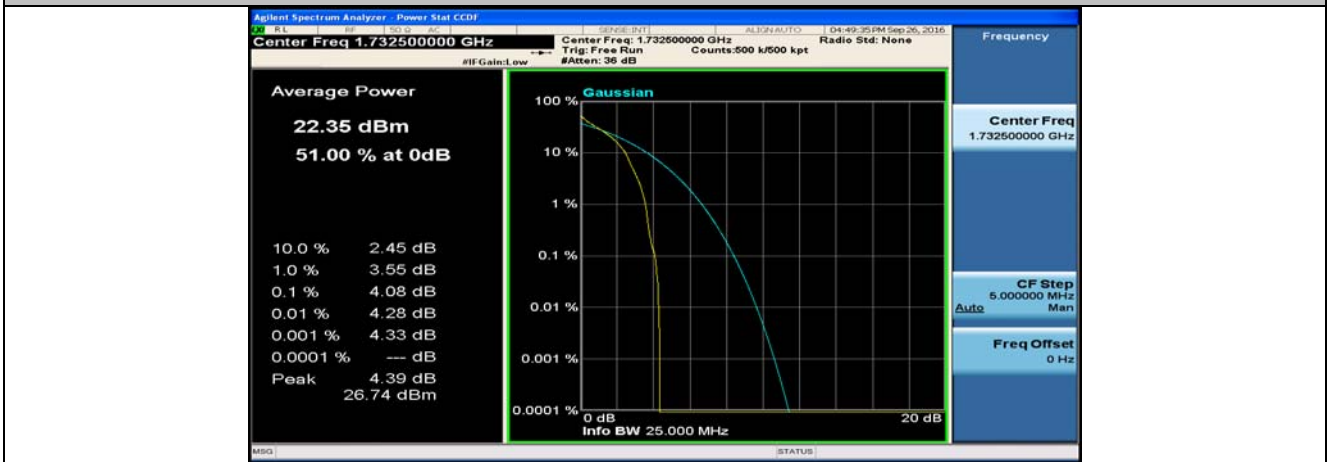

(Channel Bandwidth:20 MHz)_LCH_QPSK_50RB#0

(Channel Bandwidth:20 MHz)_LCH_QPSK_50RB#25

(Channel Bandwidth:20 MHz)_LCH_QPSK_50RB#50

(Channel Bandwidth:20 MHz)_LCH_QPSK_100RB#0

(Channel Bandwidth:20 MHz)_MCH_QPSK_1RB#0