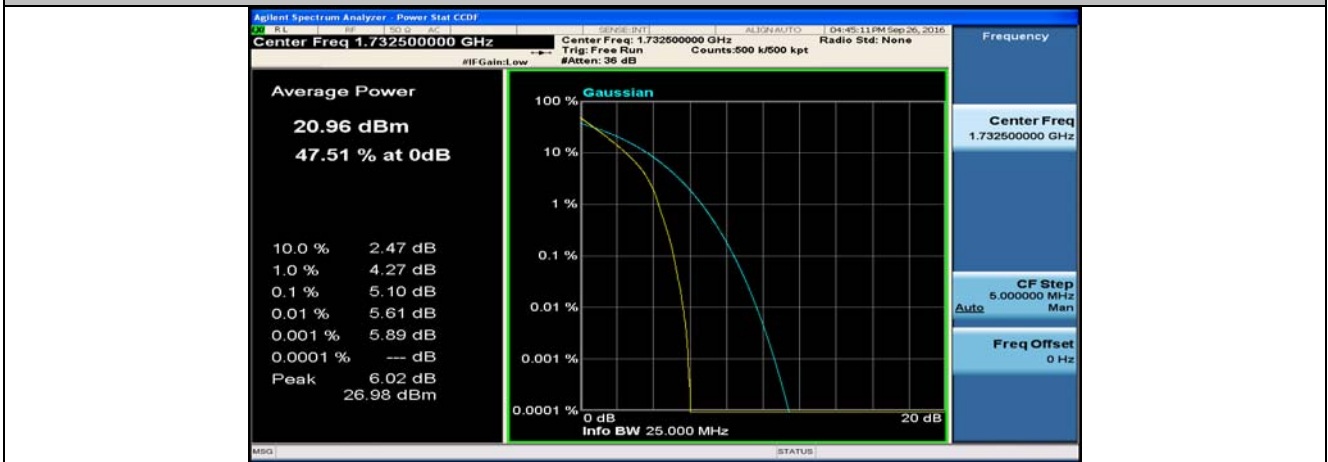

(Channel Bandwidth:15 MHz)_MCH_QPSK_37RB#0