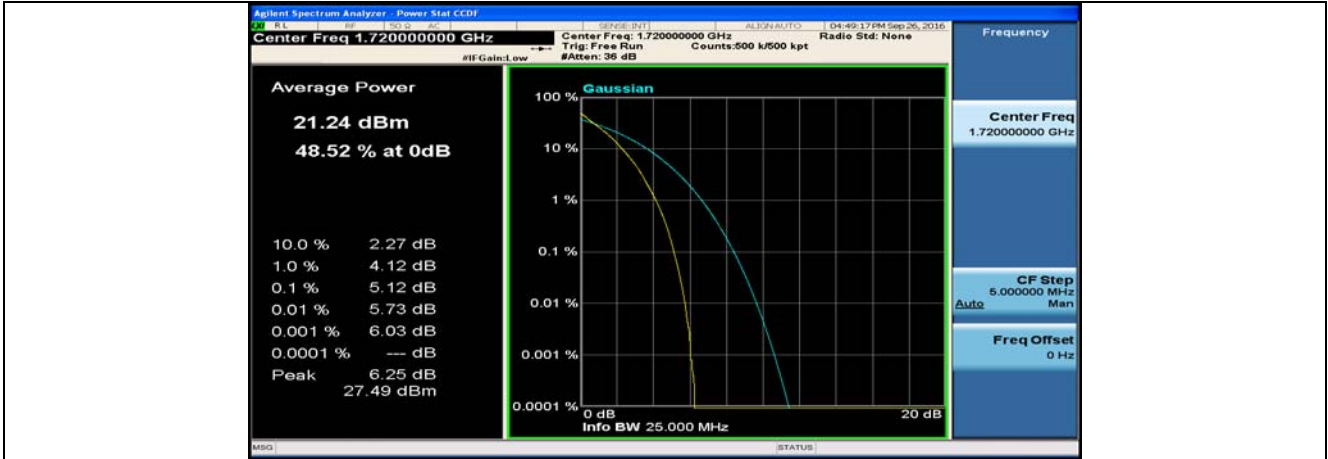

(Channel Bandwidth:20 MHz)_LCH_QPSK_50RB#0

(Channel Bandwidth:20 MHz)_LCH_QPSK_50RB#25

(Channel Bandwidth:20 MHz)_LCH_QPSK_50RB#50

(Channel Bandwidth:20 MHz)_LCH_QPSK_100RB#0

(Channel Bandwidth:20 MHz)_MCH_QPSK_1RB#0