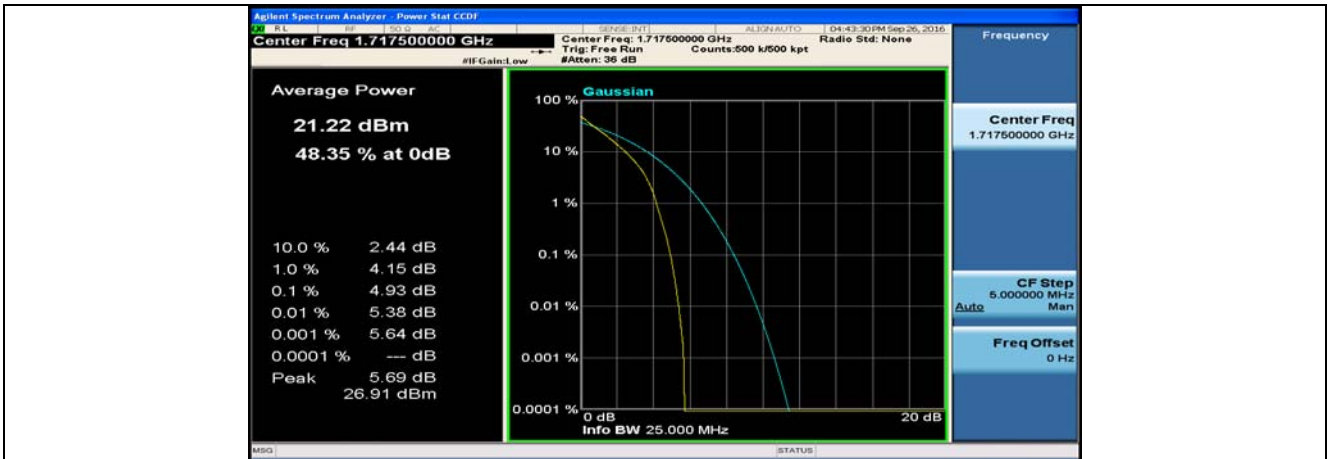

Channel Bandwidth: 10 MHz_HCH_16QAM_1RB#24

Channel Bandwidth: 10 MHz_HCH_16QAM_25RB#25

Channel Bandwidth: 10 MHz_HCH_16QAM_50RB#0

Channel Bandwidth: 15 MHz

(Channel Bandwidth:15 MHz)_LCH_QPSK_1RB#0

(Channel Bandwidth:15 MHz)_LCH_QPSK_37RB#18