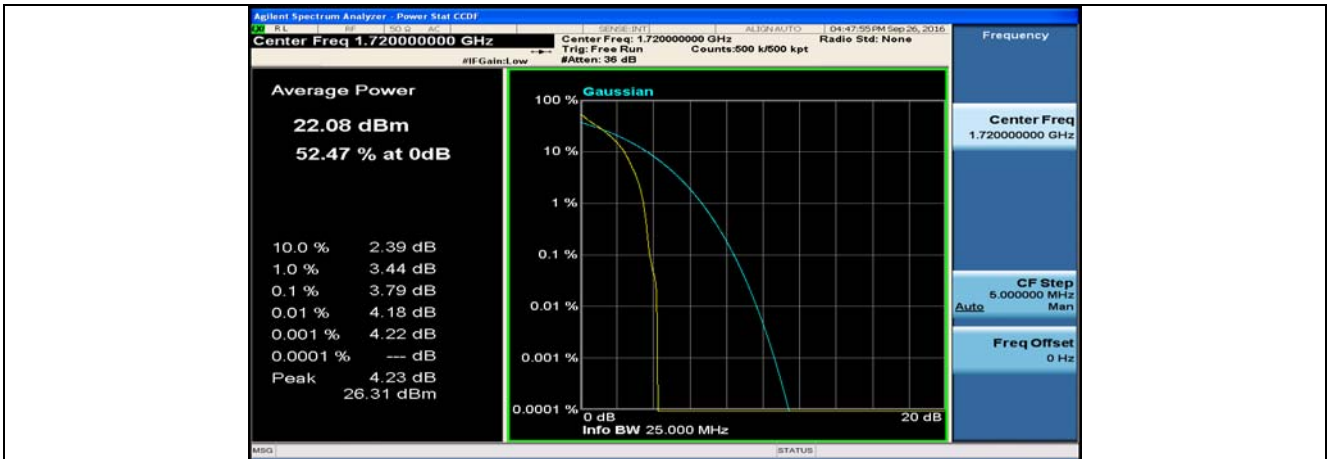

(Channel Bandwidth:15 MHz)_HCH_16QAM_37RB#38

(Channel Bandwidth:15 MHz)_HCH_16QAM_75RB#0

Channel Bandwidth: 20 MHz

(Channel Bandwidth:20 MHz)_LCH_QPSK_1RB#0

(Channel Bandwidth:20 MHz)_LCH_QPSK_1RB#49

(Channel Bandwidth:20 MHz)_LCH_QPSK_1RB#99