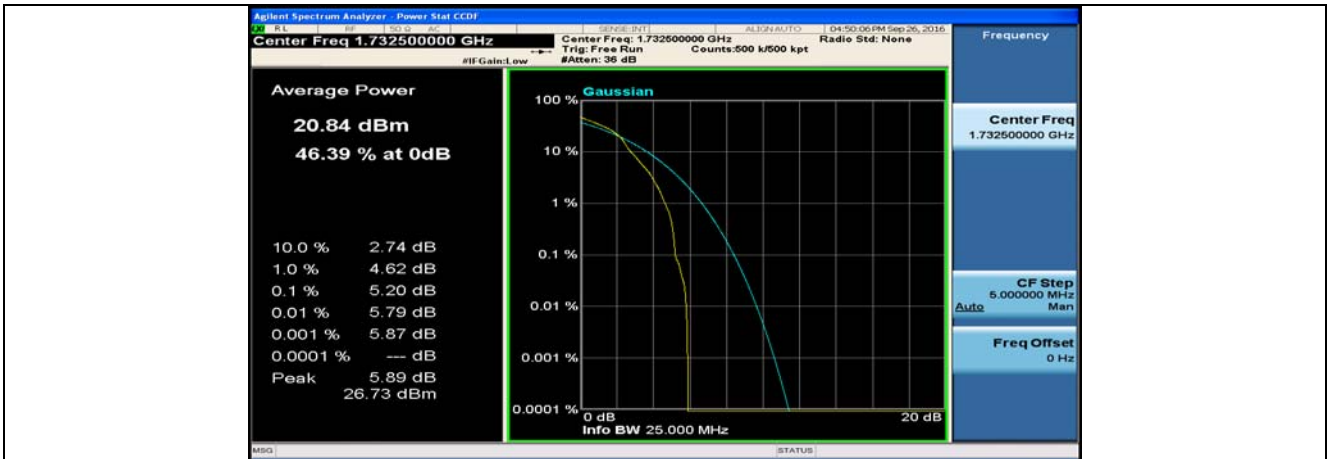

(Channel Bandwidth:20 MHz)_LCH_16QAM_1RB#99

(Channel Bandwidth:20 MHz)_LCH_16QAM_50RB#0

(Channel Bandwidth:20 MHz)_MCH_16QAM_1RB#0

(Channel Bandwidth:20 MHz)_MCH_16QAM_1RB#49

(Channel Bandwidth:20 MHz)_MCH_16QAM_1RB#99