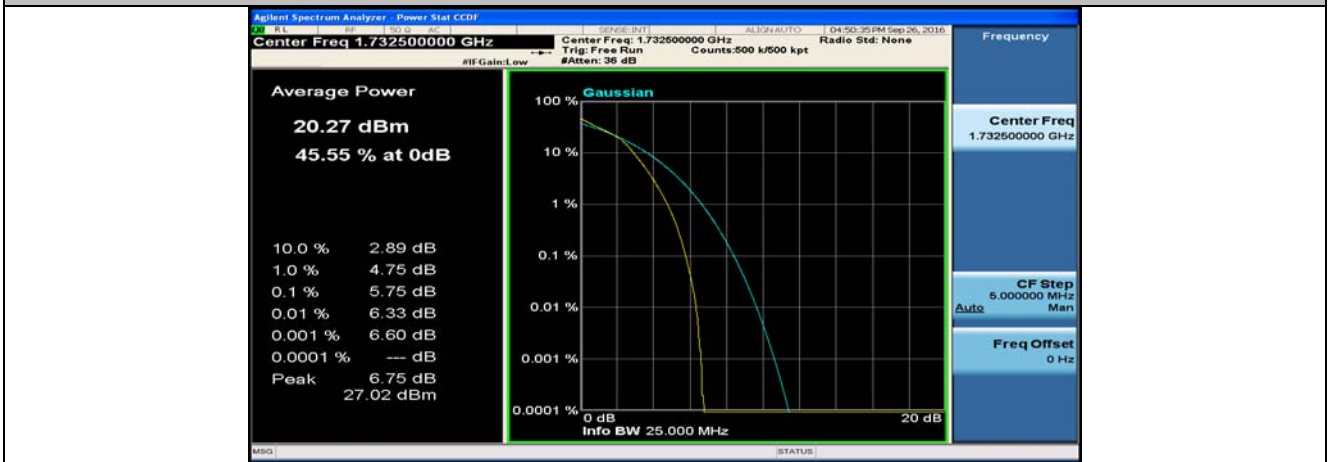

(Channel Bandwidth:20 MHz)_MCH_16QAM_50RB#0