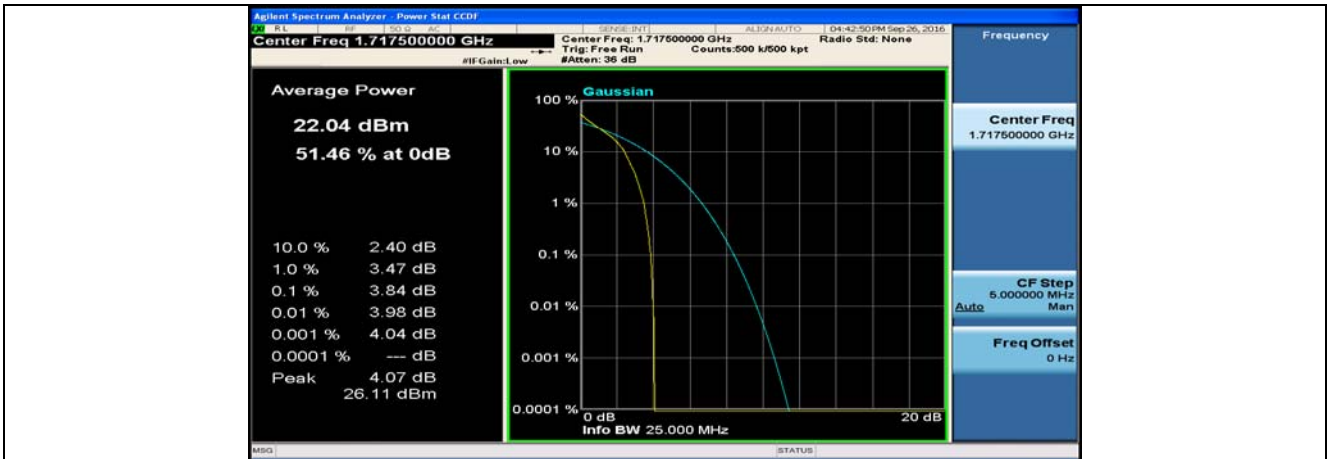

Channel Bandwidth: 10 MHz_HCH_16QAM_1RB#24

Channel Bandwidth: 10 MHz_HCH_16QAM_25RB#25

Channel Bandwidth: 10 MHz_HCH_16QAM_50RB#0

Channel Bandwidth: 15 MHz

(Channel Bandwidth:15 MHz)_LCH_QPSK_1RB#0

(Channel Bandwidth:15 MHz)_LCH_QPSK_37RB#18