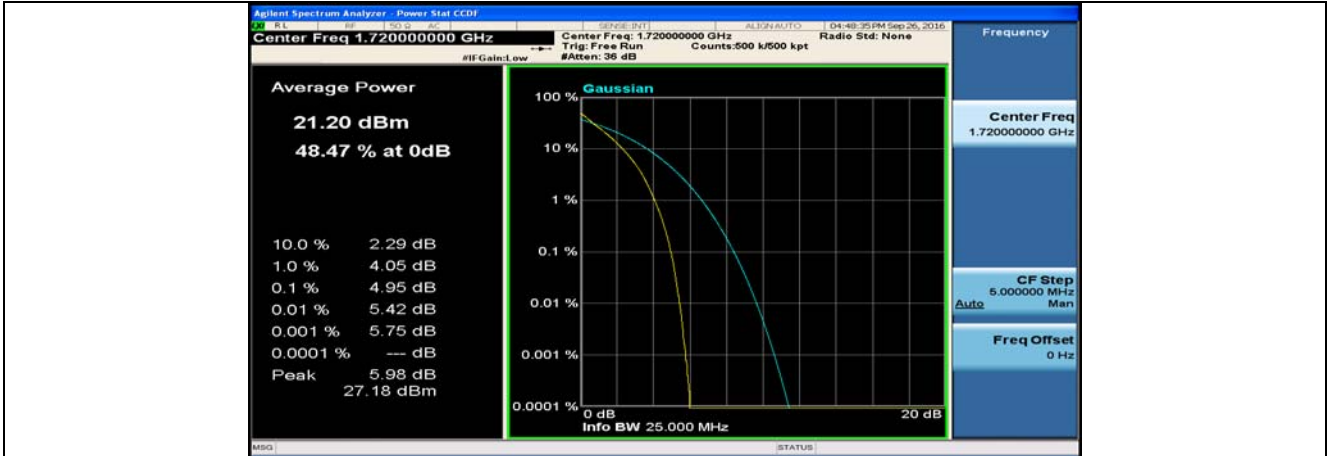

(Channel Bandwidth:20 MHz)_LCH_QPSK_50RB#0