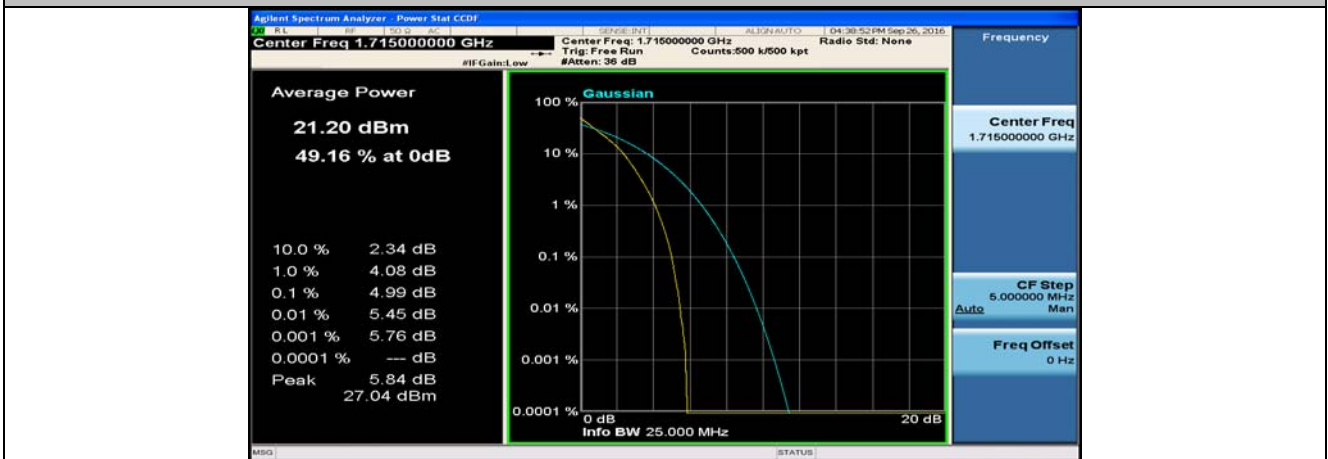

Channel Bandwidth: 10 MHz_LCH_QPSK_25RB#25