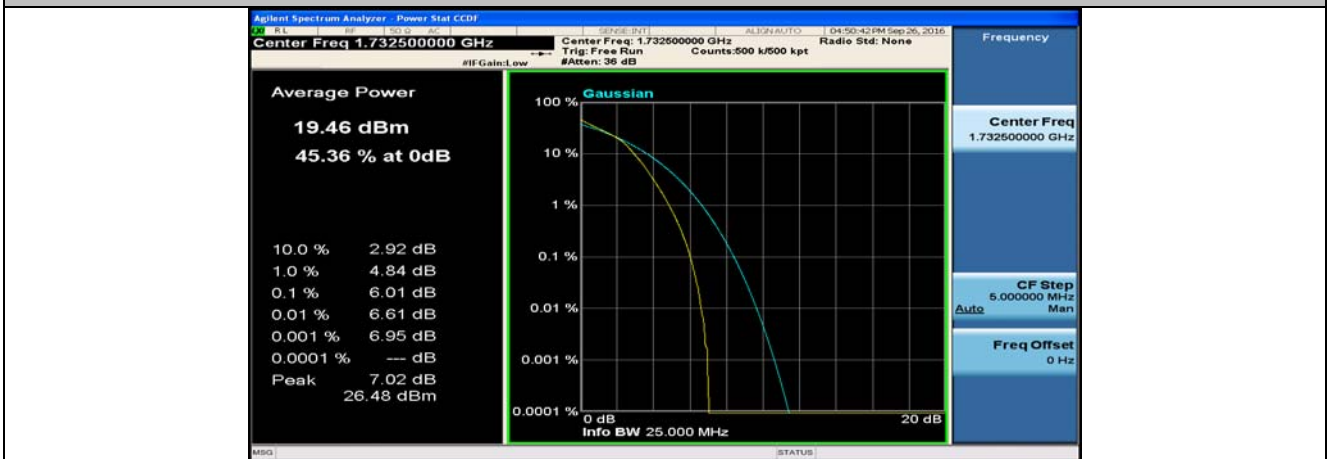

(Channel Bandwidth:20 MHz)_MCH_16QAM_50RB#25