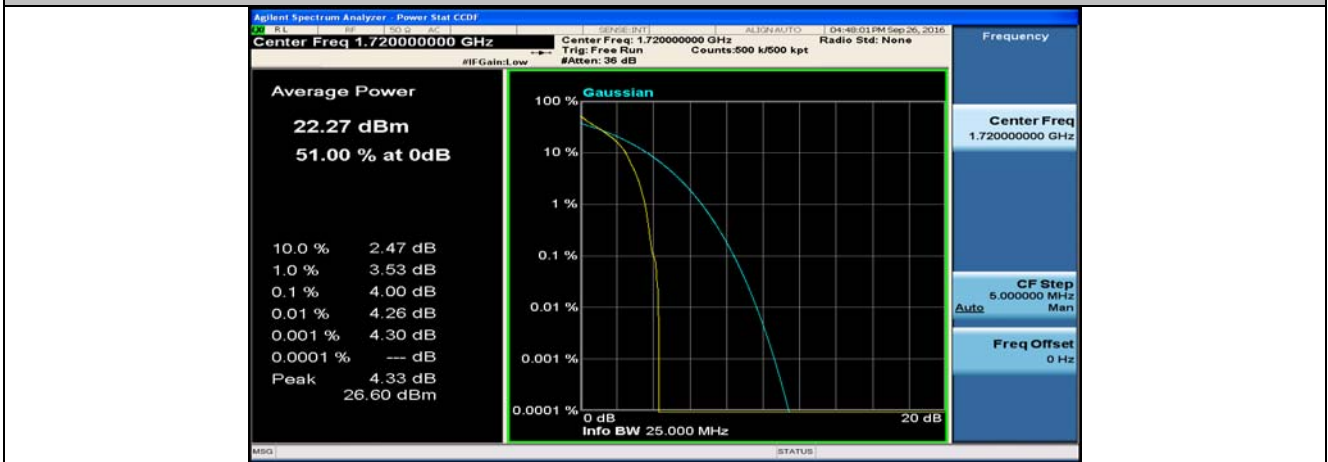

(Channel Bandwidth:15 MHz)_HCH_16QAM_37RB#38

(Channel Bandwidth:15 MHz)_HCH_16QAM_75RB#0

Channel Bandwidth: 20 MHz

(Channel Bandwidth:20 MHz)_LCH_QPSK_1RB#0

(Channel Bandwidth:20 MHz)_LCH_QPSK_1RB#49

(Channel Bandwidth:20 MHz)_LCH_QPSK_1RB#99