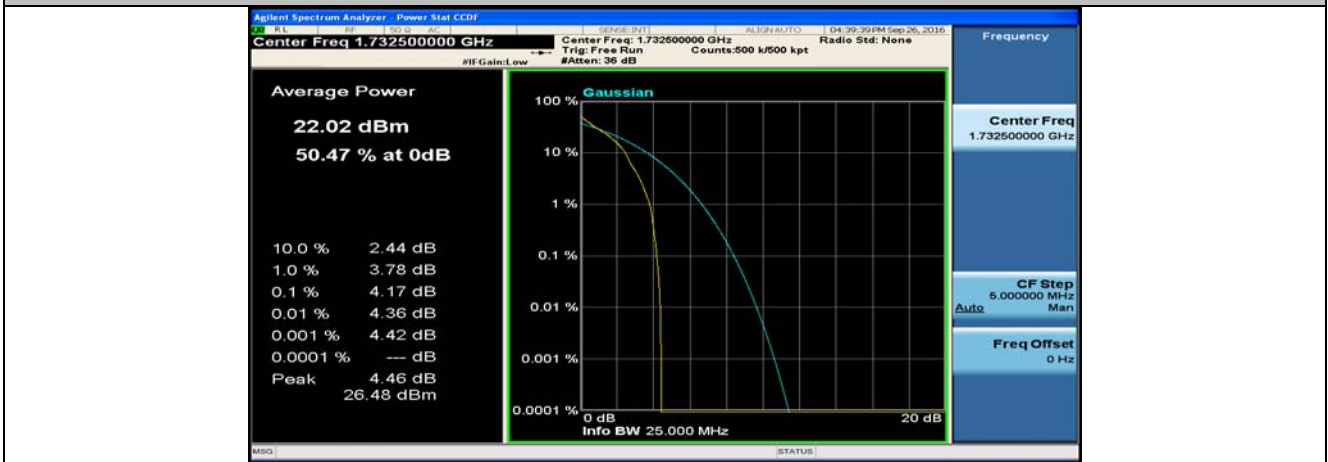

Channel Bandwidth: 10 MHz_MCH_QPSK_1RB#0