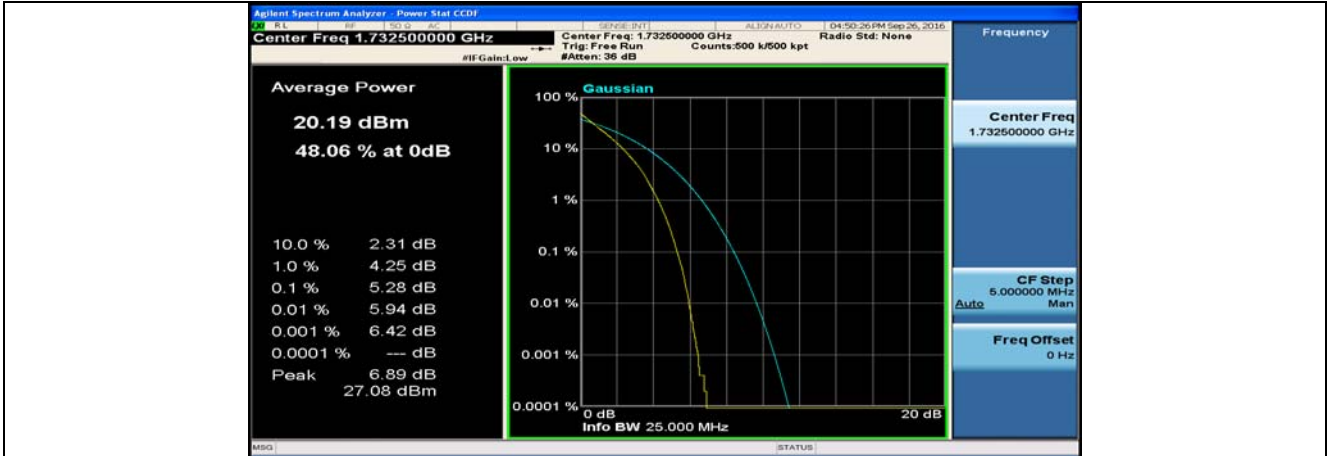

(Channel Bandwidth:20 MHz)_MCH_QPSK_1RB#49

(Channel Bandwidth:20 MHz)_MCH_QPSK_1RB#99

(Channel Bandwidth:20 MHz)_MCH_QPSK_50RB#0

(Channel Bandwidth:20 MHz)_MCH_QPSK_50RB#25

(Channel Bandwidth:20 MHz)_MCH_QPSK_50RB#50