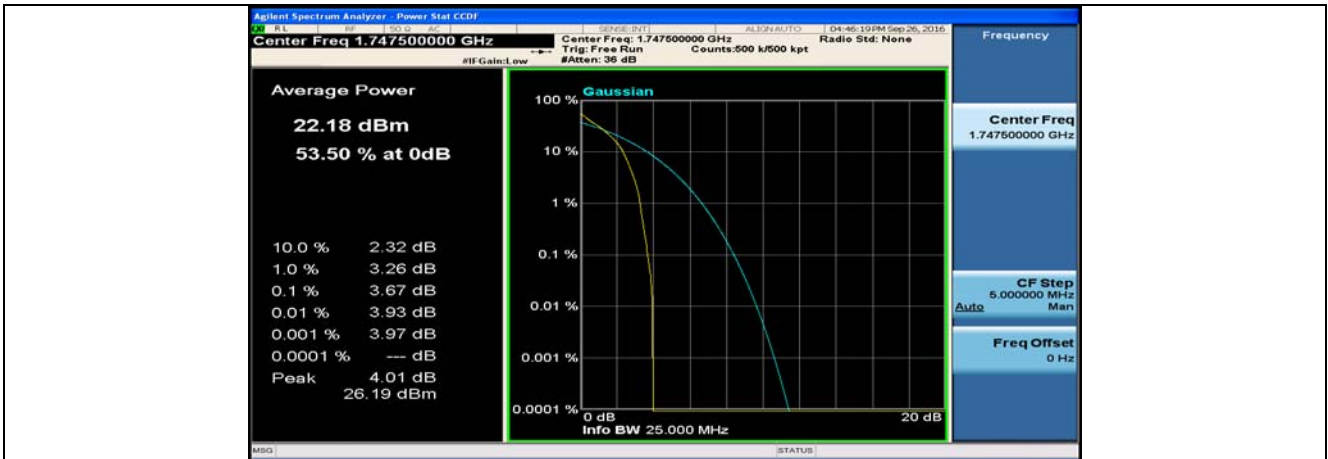

(Channel Bandwidth:15 MHz)_HCH_QPSK_1RB#37