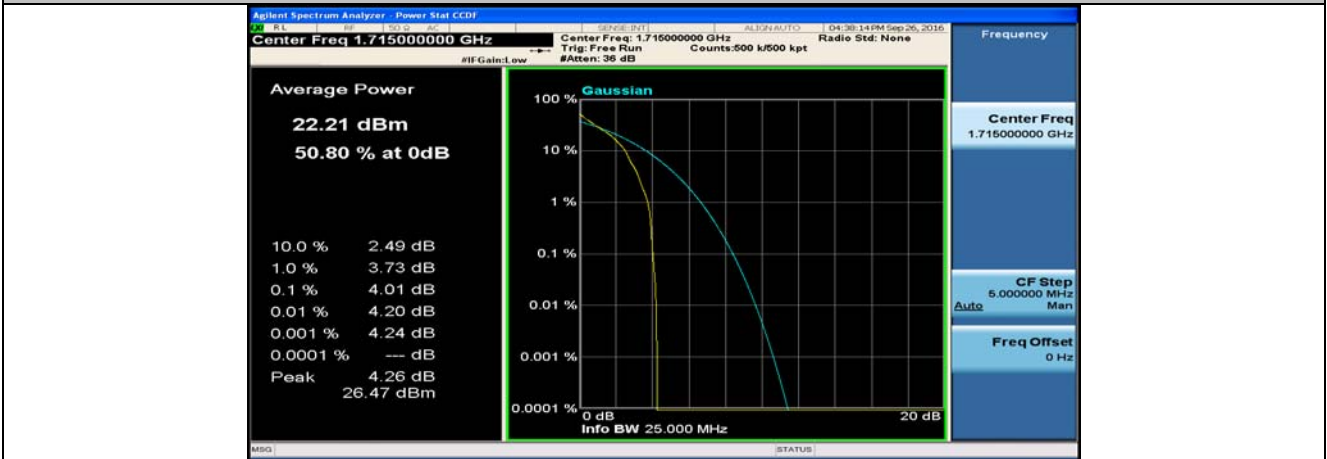

Channel Bandwidth: 10 MHz

Channel Bandwidth: 10 MHz_LCH_QPSK_1RB#0

Channel Bandwidth: 10 MHz_LCH_QPSK_1RB#24

Channel Bandwidth: 10 MHz_LCH_QPSK_1RB#49

Channel Bandwidth: 10 MHz_LCH_QPSK_25RB#0

Channel Bandwidth: 10 MHz_LCH_QPSK_25RB#12