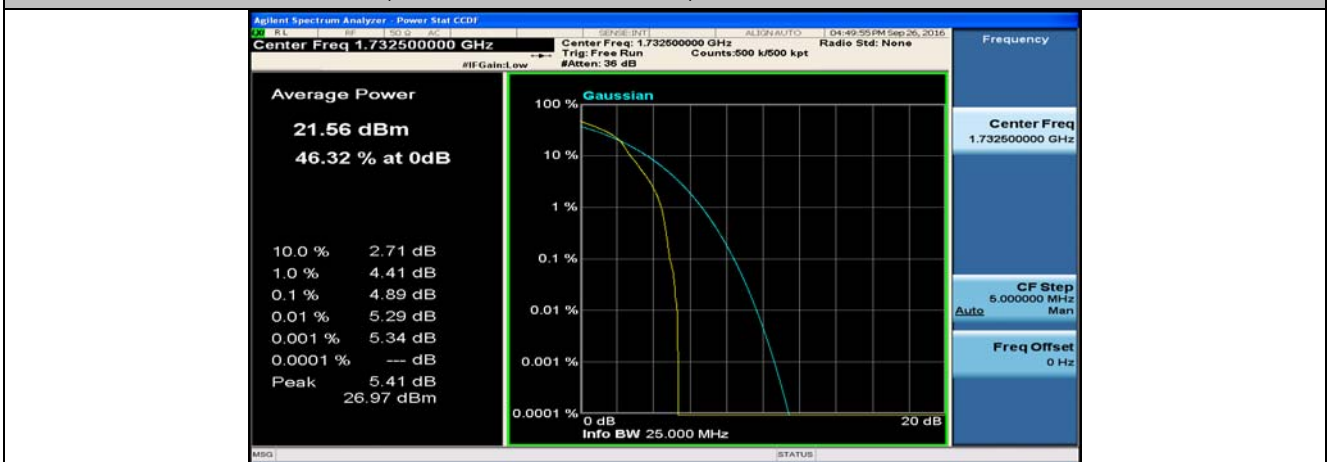

(Channel Bandwidth:20 MHz)_LCH_16QAM_1RB#99

(Channel Bandwidth:20 MHz)_LCH_16QAM_50RB#0

(Channel Bandwidth:20 MHz)_MCH_16QAM_1RB#0

(Channel Bandwidth:20 MHz)_MCH_16QAM_1RB#49

(Channel Bandwidth:20 MHz)_MCH_16QAM_1RB#99