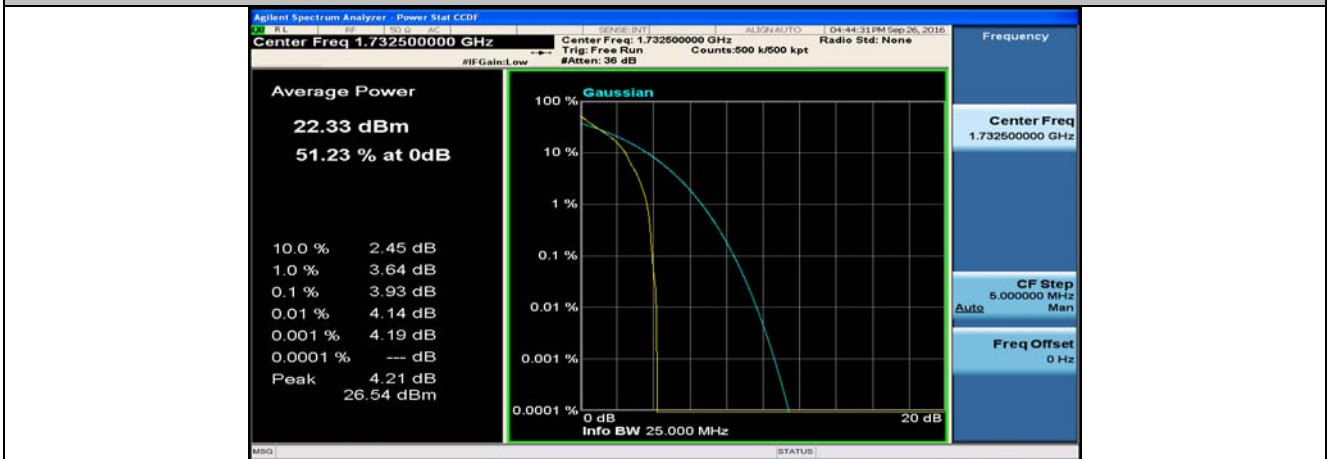

(Channel Bandwidth:15 MHz)_MCH_QPSK_1RB#0