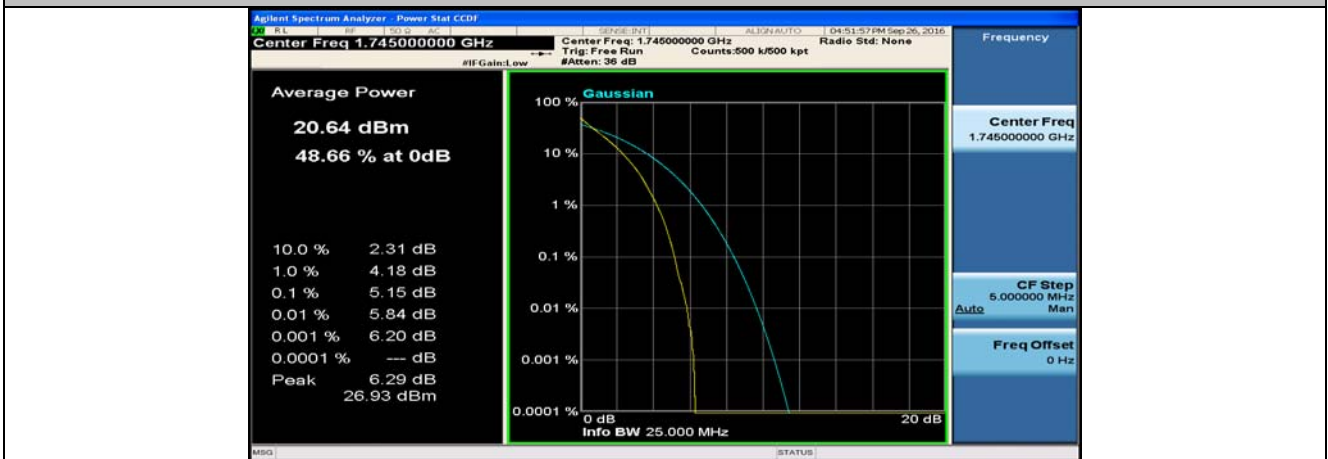

(Channel Bandwidth:20 MHz)_MCH_QPSK_100RB#0

(Channel Bandwidth:20 MHz)_HCH_QPSK_1RB#0

(Channel Bandwidth:20 MHz)_HCH_QPSK_1RB#49

(Channel Bandwidth:20 MHz)_HCH_QPSK_1RB#99

(Channel Bandwidth:20 MHz)_HCH_QPSK_50RB#0