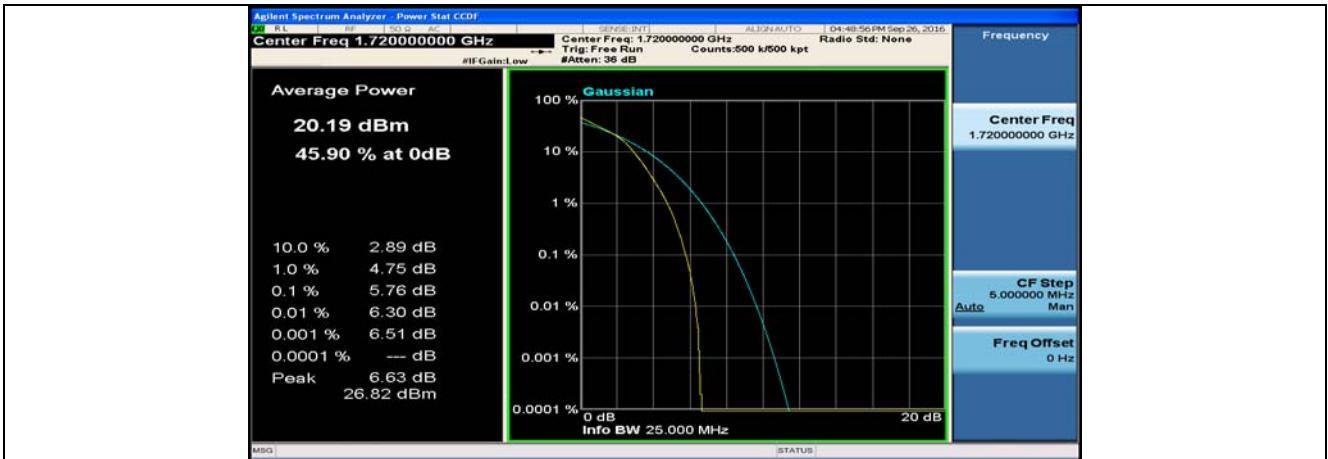

(Channel Bandwidth:20 MHz)_LCH_16QAM_50RB#0