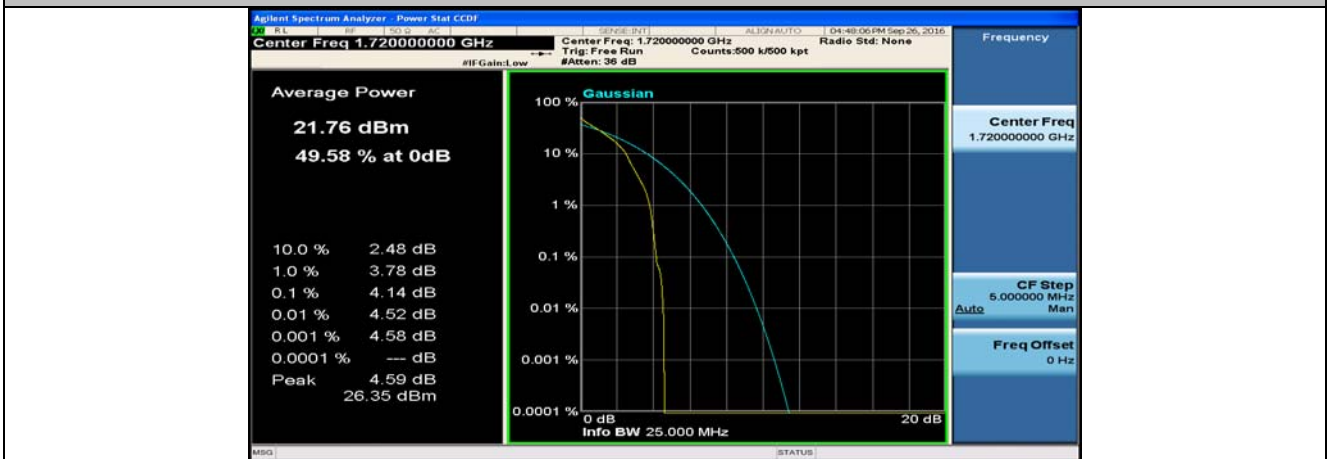

(Channel Bandwidth:15 MHz)_HCH_16QAM_37RB#38

(Channel Bandwidth:15 MHz)_HCH_16QAM_75RB#0

Channel Bandwidth: 20 MHz

(Channel Bandwidth:20 MHz)_LCH_QPSK_1RB#0

(Channel Bandwidth:20 MHz)_LCH_QPSK_1RB#49

(Channel Bandwidth:20 MHz)_LCH_QPSK_1RB#99