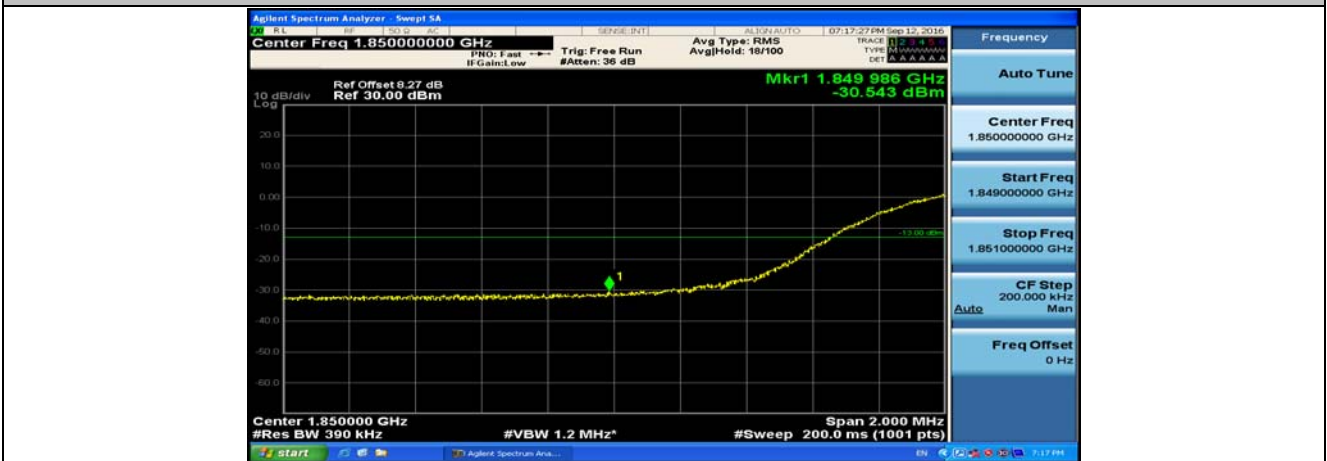

(Channel Bandwidth:20 MHz)_HCH_QPSK_1RB#99

(Channel Bandwidth:20 MHz)_HCH_QPSK_100RB#0

(Channel Bandwidth:20 MHz)_LCH_16QAM_1RB#0

(Channel Bandwidth:20 MHz)_LCH_16QAM_100RB#0

(Channel Bandwidth:20 MHz)_HCH_16QAM_1RB#99