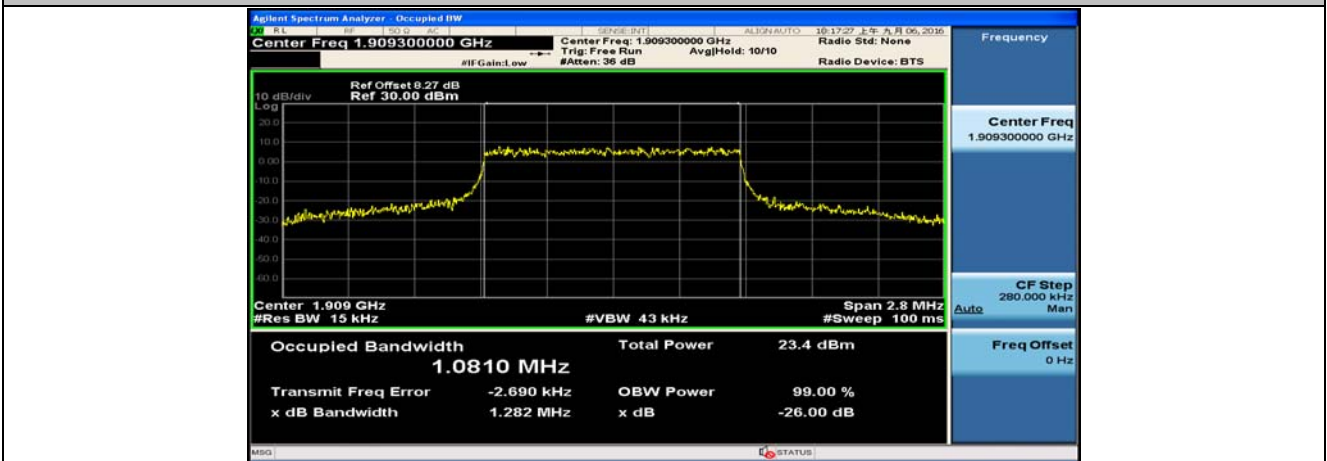

Test Graphs

Channel Bandwidth: 1.4 MHz

(Channel Bandwidth: 1.4 MHz)_LCH_16QAM_6RB#0

(Channel Bandwidth: 1.4 MHz)_MCH_16QAM_6RB#0

(Channel Bandwidth: 1.4 MHz)_HCH_16QAM_6RB#0

Channel Bandwidth: 3 MHz

(Channel Bandwidth: 3 MHz)_LCH_QPSK_15RB#0

(Channel Bandwidth: 3 MHz)_MCH_QPSK_15RB#0

(Channel Bandwidth: 3 MHz)_HCH_QPSK_15RB#0

(Channel Bandwidth: 3 MHz)_LCH_16QAM_15RB#0

(Channel Bandwidth: 3 MHz)_MCH_16QAM_15RB#0

(Channel Bandwidth: 3 MHz)_HCH_16QAM_15RB#0