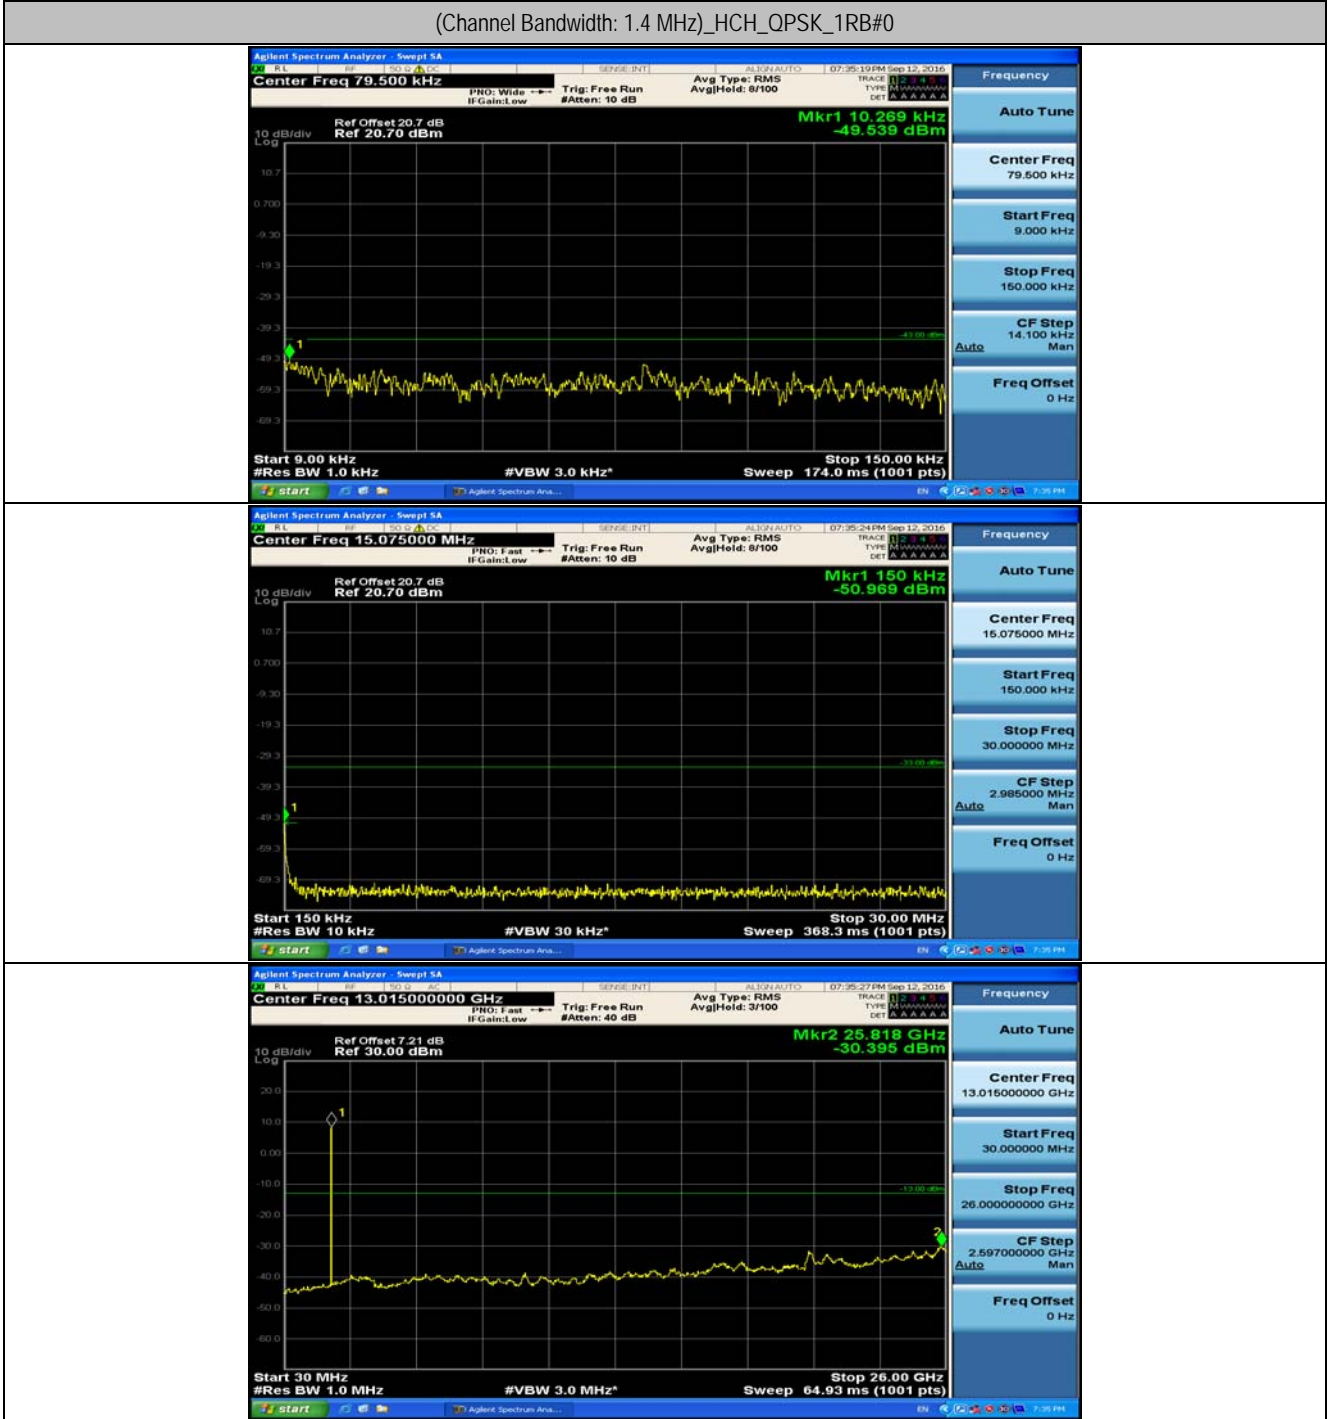

(Channel Bandwidth:20 MHz)_HCH_16QAM_100RB#0

Conducted Spurious Emission

Test Graphs

Channel Bandwidth: 1.4 MHz

(Channel Bandwidth: 1.4 MHz)_MCH_QPSK_1RB#0

(Channel Bandwidth: 1.4 MHz)_HCH_OPSK_1RB#0

(Channel Bandwidth: 1.4 MHz)_LCH_16QAM_1RB#0