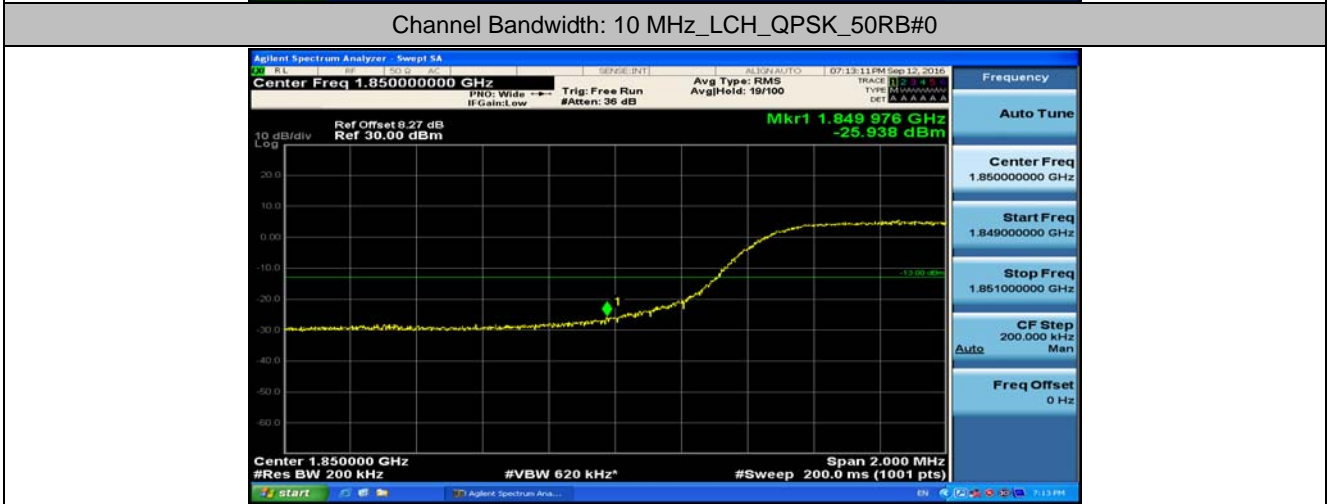

Channel Bandwidth: 10 MHz