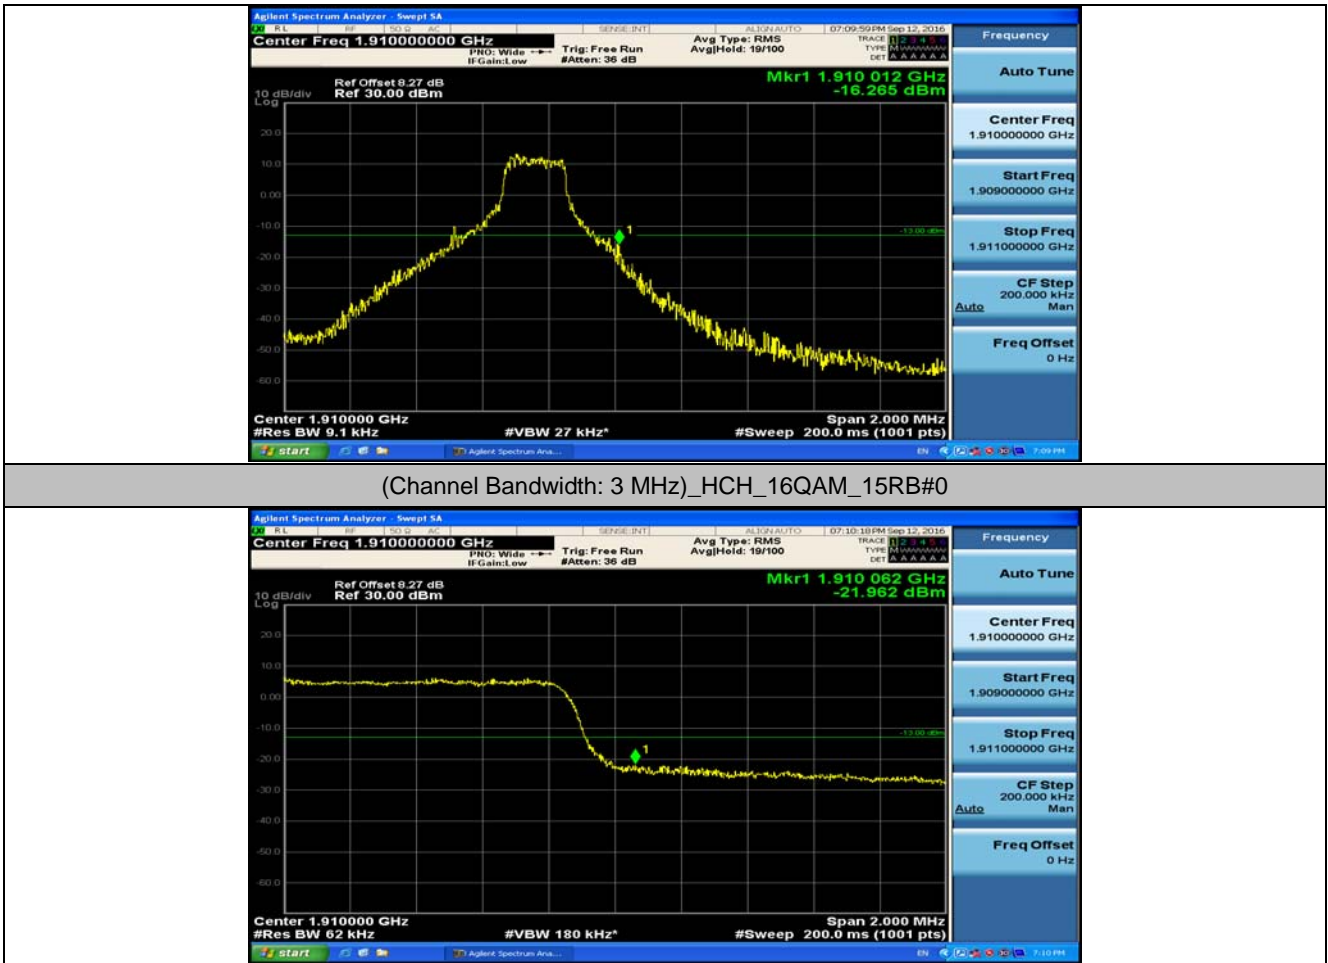

(Channel Bandwidth: 3 MHz)_HCH_16QAM_1RB#14