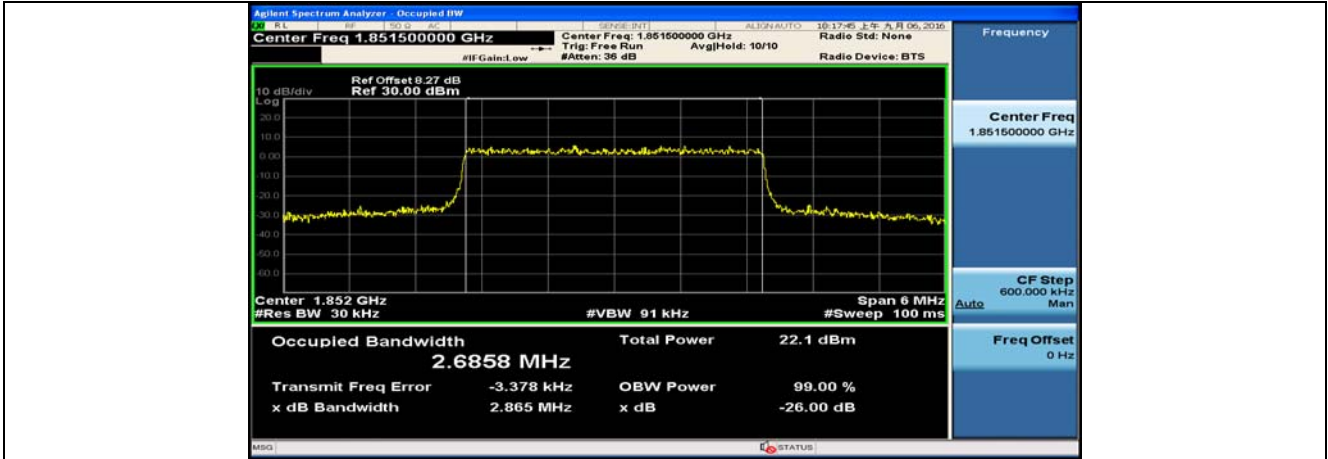

Test Graphs

Channel Bandwidth: 1.4 MHz

(Channel Bandwidth: 1.4 MHz)_LCH_16QAM_6RB#0

(Channel Bandwidth: 1.4 MHz)_MCH_16QAM_6RB#0

(Channel Bandwidth: 1.4 MHz)_HCH_16QAM_6RB#0

Channel Bandwidth: 3 MHz

(Channel Bandwidth: 3 MHz)_LCH_QPSK_15RB#0

(Channel Bandwidth: 3 MHz)_MCH_QPSK_15RB#0

(Channel Bandwidth: 3 MHz)_HCH_QPSK_15RB#0

(Channel Bandwidth: 3 MHz)_LCH_16QAM_15RB#0

(Channel Bandwidth: 3 MHz)_MCH_16QAM_15RB#0

(Channel Bandwidth: 3 MHz)_HCH_16QAM_15RB#0