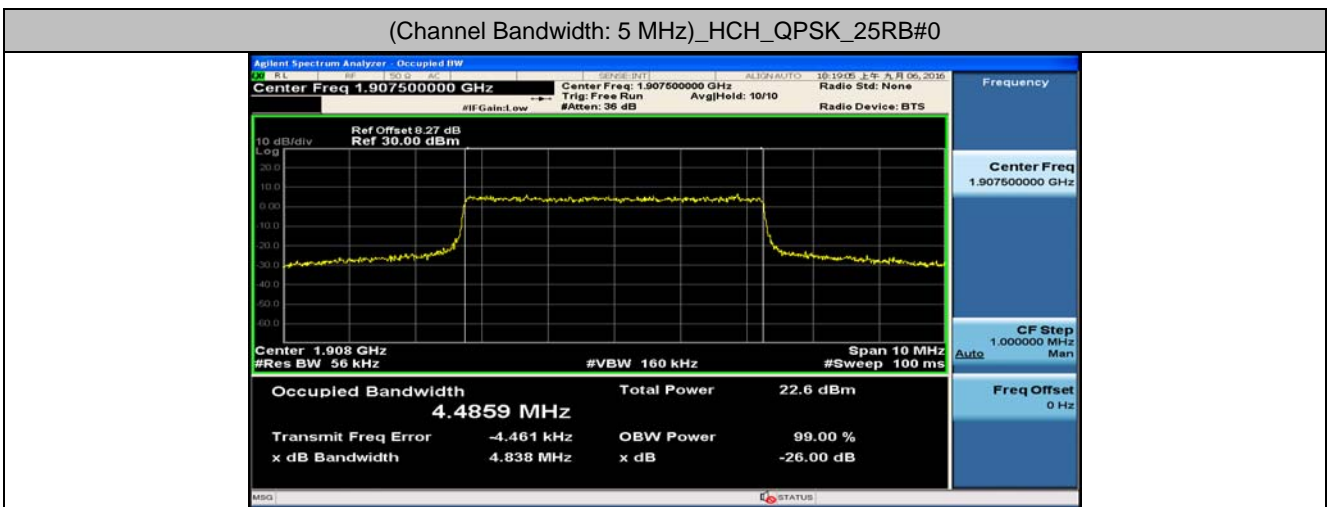

Channel Bandwidth: 5 MHz

(Channel Bandwidth: 5 MHz)_LCH_QPSK_25RB#0

(Channel Bandwidth: 5 MHz)_MCH_QPSK_25RB#0

(Channel Bandwidth: 5 MHz)_HCH_QPSK_25RB#0

(Channel Bandwidth: 5 MHz)_LCH_16QAM_25RB#0

(Channel Bandwidth: 5 MHz)_MCH_16QAM_25RB#0

(Channel Bandwidth: 5 MHz)_HCH_16QAM_25RB#0

Channel Bandwidth: 10 MHz

Channel Bandwidth: 10 MHz_LCH_16QAM_50RB#0

Channel Bandwidth: 10 MHz_MCH_16QAM_50RB#0

Channel Bandwidth: 10 MHz_HCH_16QAM_50RB#0

Channel Bandwidth: 15 MHz