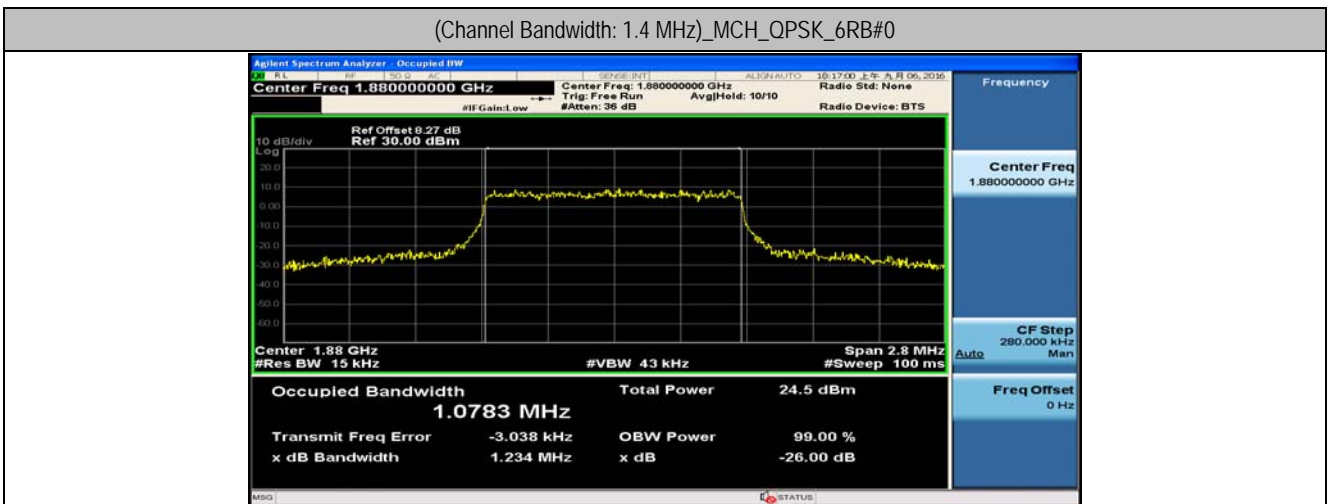

Test Graphs

Channel Bandwidth: 1.4 MHz

(Channel Bandwidth: 1.4 MHz)_LCH_16QAM_6RB#0

(Channel Bandwidth: 1.4 MHz)_MCH_16QAM_6RB#0

(Channel Bandwidth: 1.4 MHz)_HCH_16QAM_6RB#0

Channel Bandwidth: 3 MHz

(Channel Bandwidth: 3 MHz)_LCH_QPSK_15RB#0

(Channel Bandwidth: 3 MHz)_MCH_QPSK_15RB#0

(Channel Bandwidth: 3 MHz)_HCH_QPSK_15RB#0

(Channel Bandwidth: 3 MHz)_LCH_16QAM_15RB#0

(Channel Bandwidth: 3 MHz)_MCH_16QAM_15RB#0

(Channel Bandwidth: 3 MHz)_HCH_16QAM_15RB#0