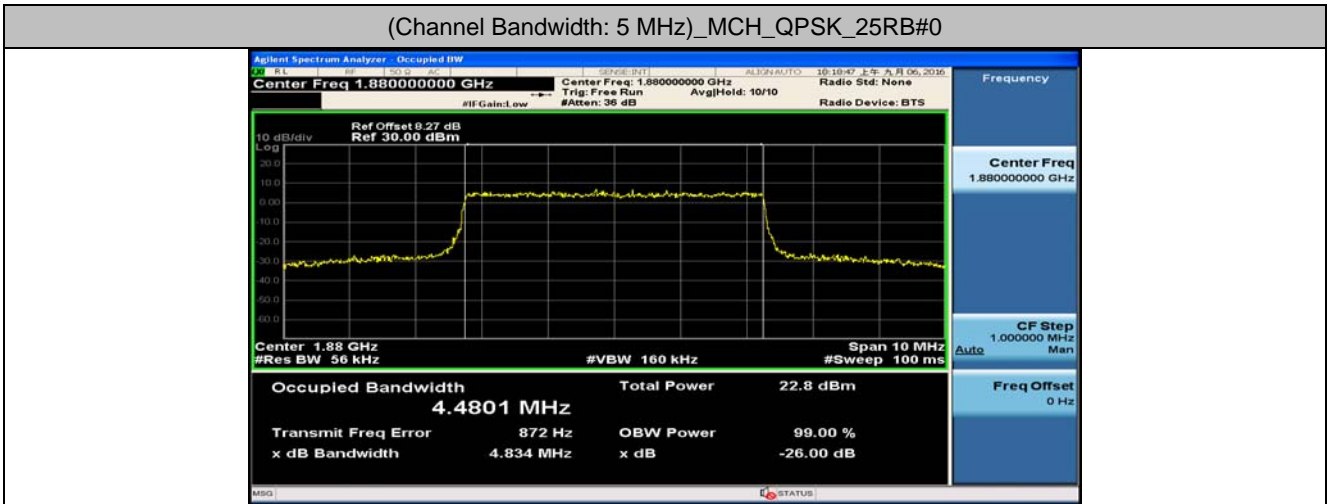

(Channel Bandwidth: 3 MHz)_MCH_QPSK_15RB#0

(Channel Bandwidth: 3 MHz)_HCH_QPSK_15RB#0

(Channel Bandwidth: 3 MHz)_LCH_16QAM_15RB#0

(Channel Bandwidth: 3 MHz)_MCH_16QAM_15RB#0

(Channel Bandwidth: 3 MHz)_HCH_16QAM_15RB#0

Channel Bandwidth: 5 MHz

(Channel Bandwidth: 5 MHz)_LCH_QPSK_25RB#0

(Channel Bandwidth: 5 MHz)_MCH_QPSK_25RB#0

(Channel Bandwidth: 5 MHz)_HCH_QPSK_25RB#0

(Channel Bandwidth: 5 MHz)_LCH_16QAM_25RB#0

(Channel Bandwidth: 5 MHz)_MCH_16QAM_25RB#0