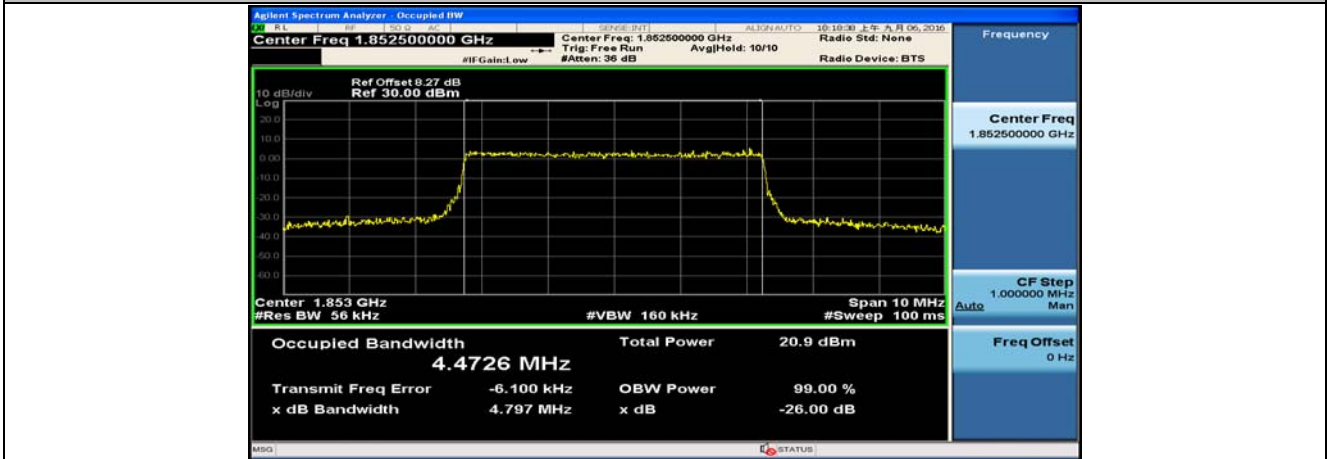

Channel Bandwidth: 5 MHz

(Channel Bandwidth: 5 MHz)_LCH_QPSK_25RB#0

(Channel Bandwidth: 5 MHz)_MCH_QPSK_25RB#0

(Channel Bandwidth: 5 MHz)_HCH_QPSK_25RB#0

(Channel Bandwidth: 5 MHz)_LCH_16QAM_25RB#0

(Channel Bandwidth: 5 MHz)_MCH_16QAM_25RB#0

(Channel Bandwidth: 5 MHz)_HCH_16QAM_25RB#0

Channel Bandwidth: 10 MHz

Channel Bandwidth: 10 MHz_LCH_16QAM_50RB#0

Channel Bandwidth: 10 MHz_MCH_16QAM_50RB#0

Channel Bandwidth: 10 MHz_HCH_16QAM_50RB#0

Channel Bandwidth: 15 MHz