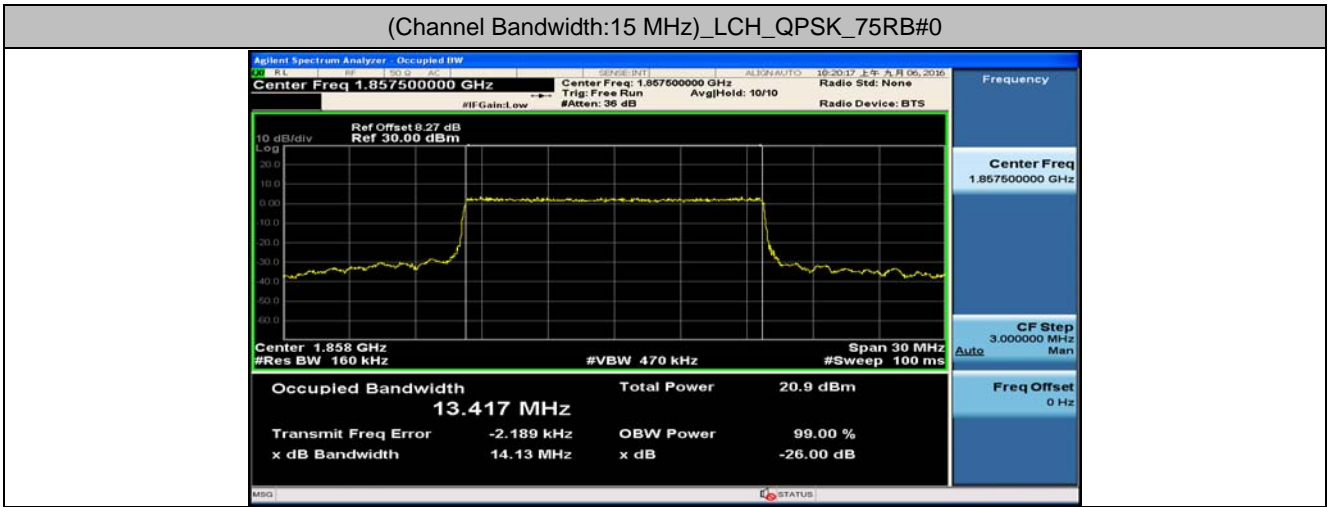

(Channel Bandwidth: 5 MHz)_HCH_16QAM_25RB#0

Channel Bandwidth: 10 MHz

Channel Bandwidth: 10 MHz_LCH_16QAM_50RB#0

Channel Bandwidth: 10 MHz_MCH_16QAM_50RB#0

Channel Bandwidth: 10 MHz_HCH_16QAM_50RB#0

Channel Bandwidth: 15 MHz

(Channel Bandwidth:15 MHz)_LCH_QPSK_75RB#0

(Channel Bandwidth:15 MHz)_MCH_QPSK_75RB#0

(Channel Bandwidth:15 MHz)_HCH_QPSK_75RB#0

(Channel Bandwidth:15 MHz)_LCH_16QAM_75RB#0

(Channel Bandwidth:15 MHz)_MCH_16QAM_75RB#0