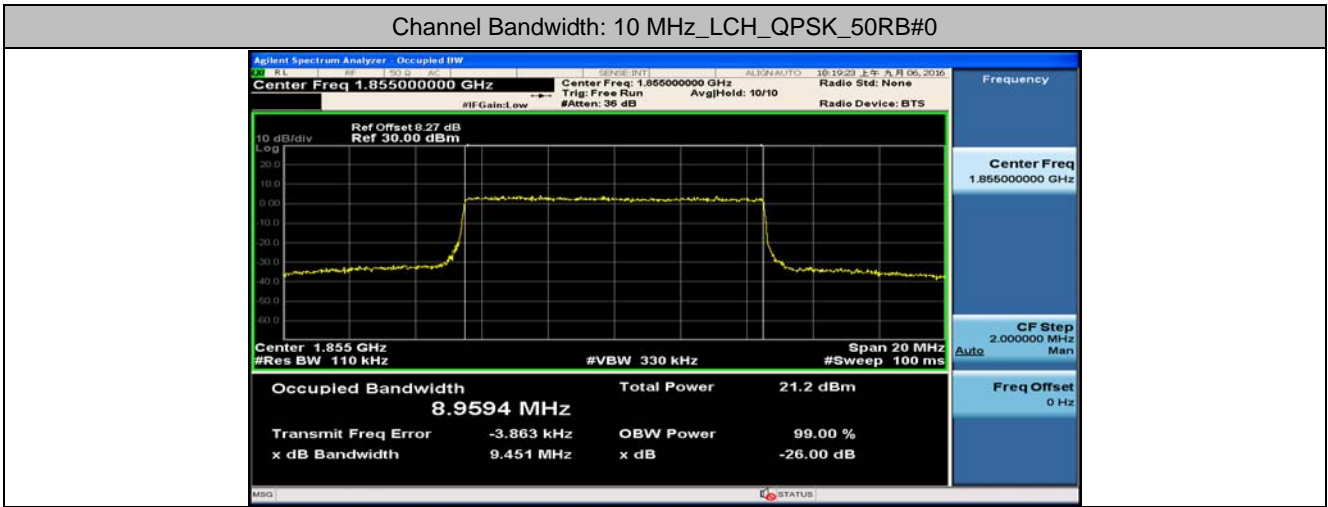

Channel Bandwidth: 10 MHz