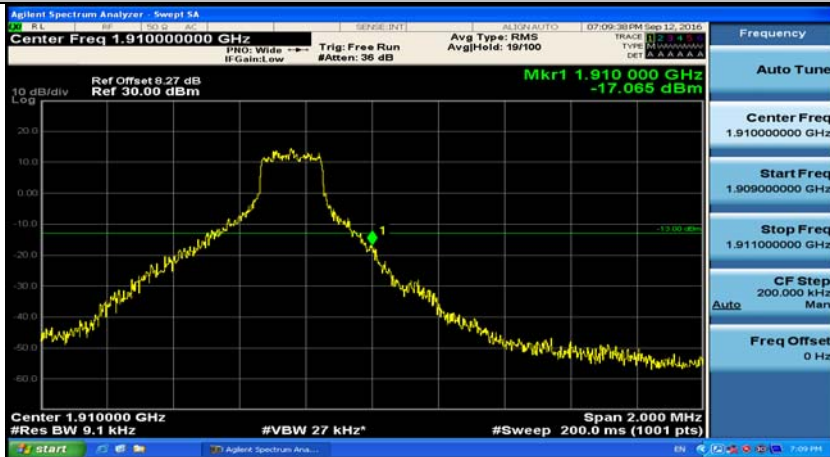

(Channel Bandwidth: 1.4 MHz)_HCH_16QAM_6RB#0

Channel Bandwidth: 3 MHz

(Channel Bandwidth: 3 MHz)_LCH_QPSK_1RB#0

(Channel Bandwidth: 3 MHz)_LCH_QPSK_15RB#0

(Channel Bandwidth: 3 MHz)_HCH_QPSK_1RB#14

(Channel Bandwidth: 3 MHz)_HCH_QPSK_15RB#0