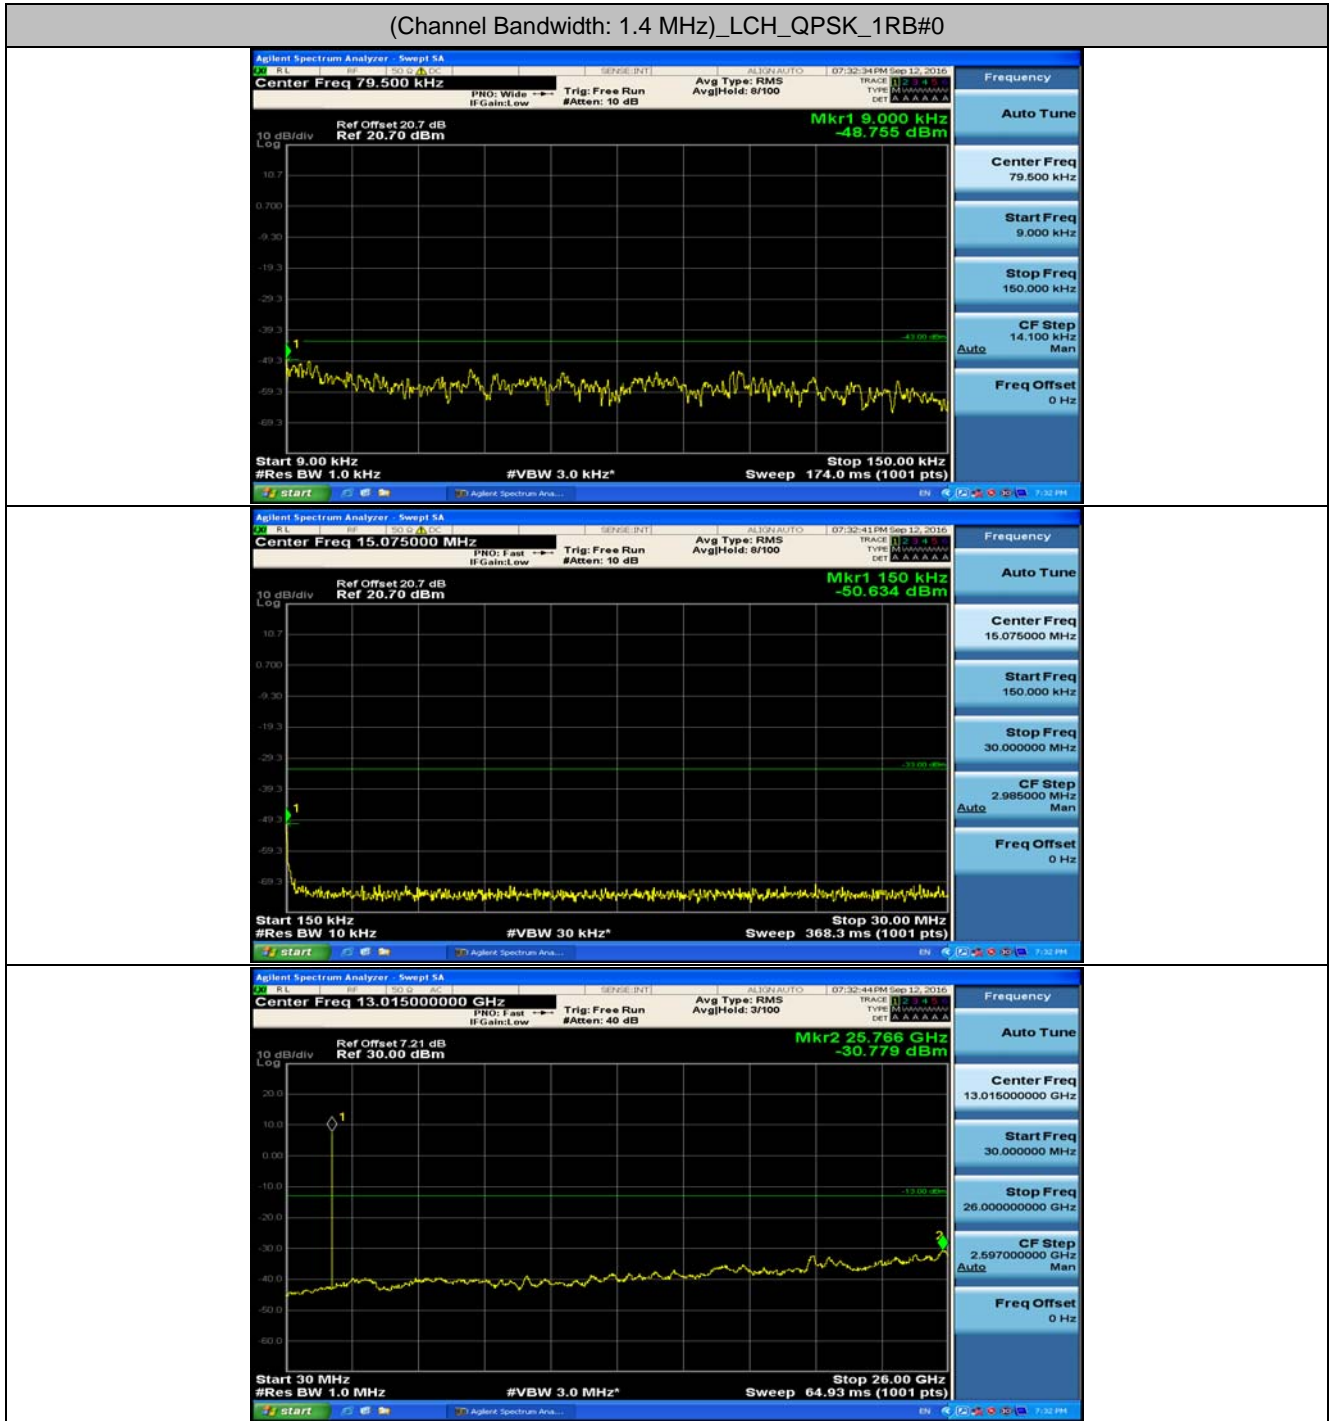

(Channel Bandwidth:20 MHz)_HCH_QPSK_1RB#99

(Channel Bandwidth:20 MHz)_HCH_QPSK_100RB#0

(Channel Bandwidth:20 MHz)_LCH_16QAM_1RB#0

(Channel Bandwidth:20 MHz)_LCH_16QAM_100RB#0

(Channel Bandwidth:20 MHz)_HCH_16QAM_1RB#99

(Channel Bandwidth:20 MHz)_HCH_16QAM_100RB#0

Conducted Spurious Emission

Test Graphs

Channel Bandwidth: 1.4 MHz

(Channel Bandwidth: 1.4 MHz)_MCH_QPSK_1RB#0

(Channel Bandwidth: 1.4 MHz)_HCH_OPSK_1RB#0

(Channel Bandwidth: 1.4 MHz)_LCH_16QAM_1RB#0