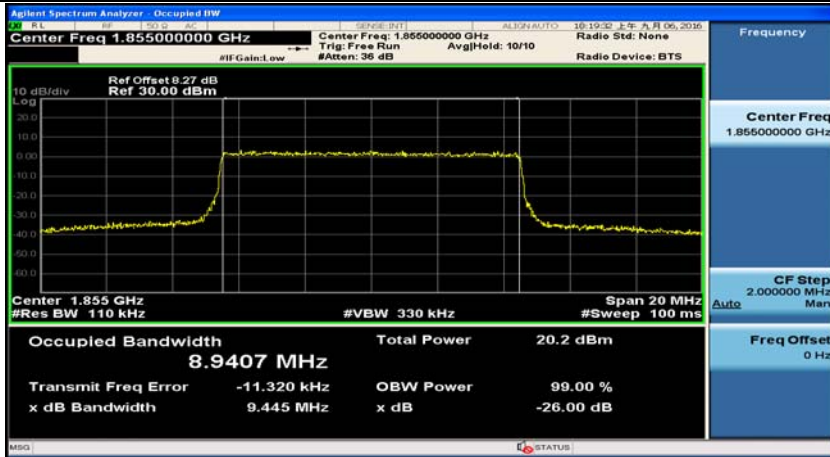

Channel Bandwidth: 10 MHz_LCH_16QAM_50RB#0