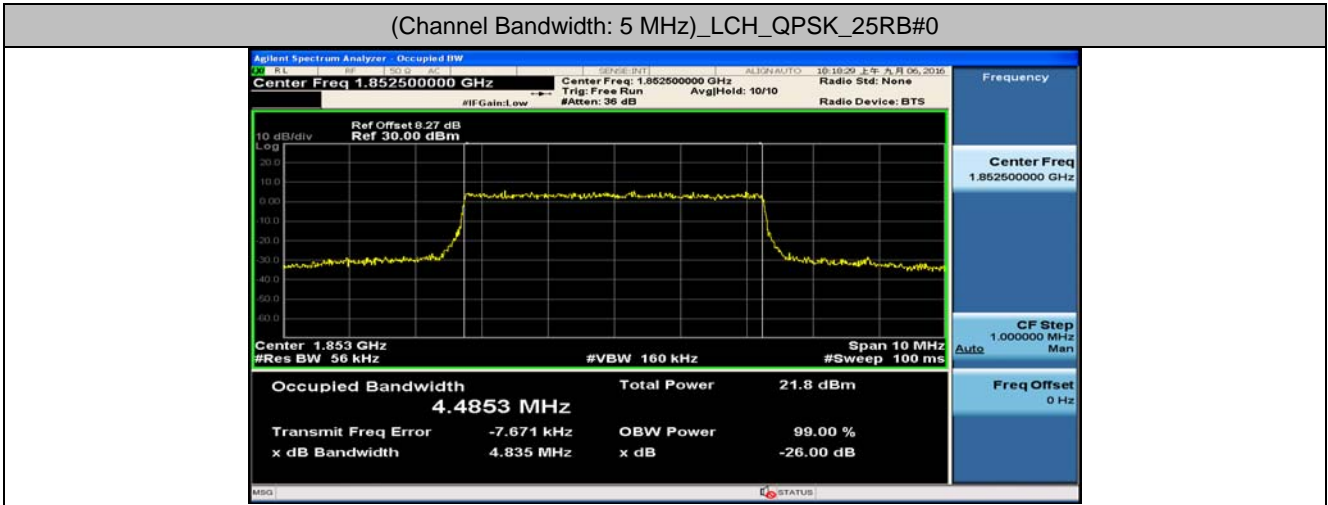

(Channel Bandwidth: 3 MHz)_MCH_QPSK_15RB#0

(Channel Bandwidth: 3 MHz)_HCH_QPSK_15RB#0

(Channel Bandwidth: 3 MHz)_LCH_16QAM_15RB#0

(Channel Bandwidth: 3 MHz)_MCH_16QAM_15RB#0

(Channel Bandwidth: 3 MHz)_HCH_16QAM_15RB#0

Channel Bandwidth: 5 MHz

(Channel Bandwidth: 5 MHz)_LCH_QPSK_25RB#0

(Channel Bandwidth: 5 MHz)_MCH_QPSK_25RB#0

(Channel Bandwidth: 5 MHz)_HCH_QPSK_25RB#0

(Channel Bandwidth: 5 MHz)_LCH_16QAM_25RB#0

(Channel Bandwidth: 5 MHz)_MCH_16QAM_25RB#0