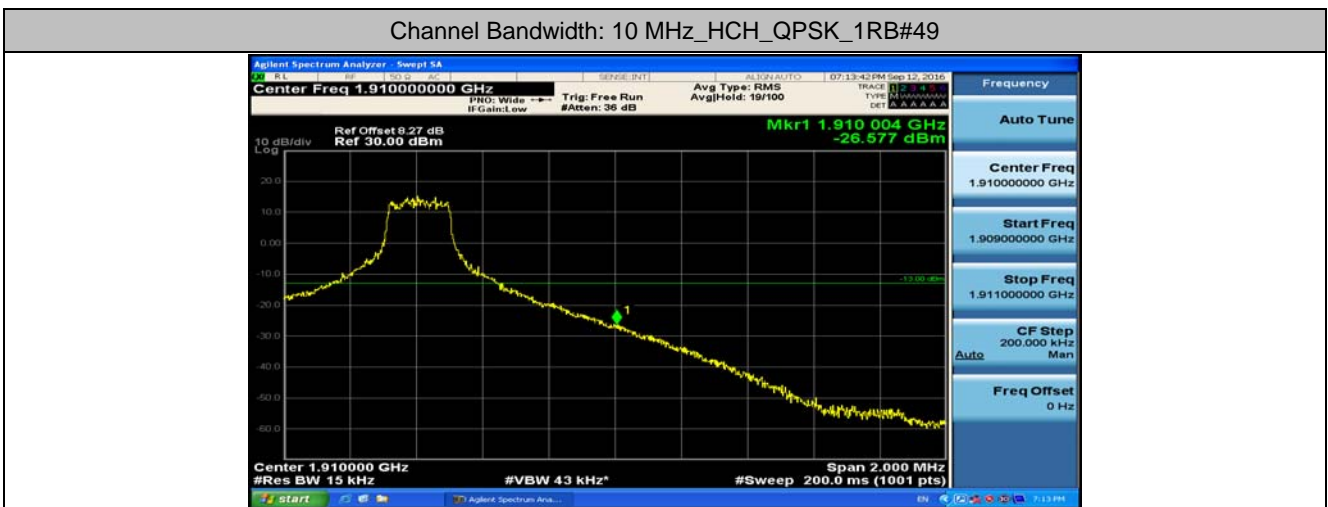

Channel Bandwidth: 10 MHz