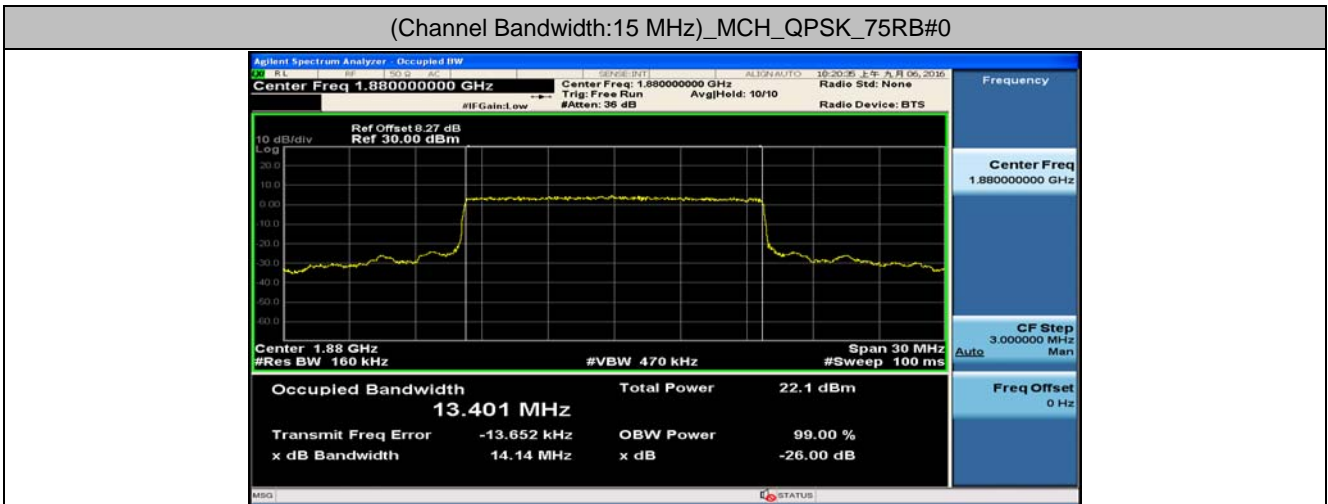

Channel Bandwidth: 5 MHz

(Channel Bandwidth: 5 MHz)_LCH_QPSK_25RB#0

(Channel Bandwidth: 5 MHz)_MCH_QPSK_25RB#0

(Channel Bandwidth: 5 MHz)_HCH_QPSK_25RB#0

(Channel Bandwidth: 5 MHz)_LCH_16QAM_25RB#0

(Channel Bandwidth: 5 MHz)_MCH_16QAM_25RB#0

(Channel Bandwidth: 5 MHz)_HCH_16QAM_25RB#0

Channel Bandwidth: 10 MHz

Channel Bandwidth: 10 MHz_LCH_16QAM_50RB#0

Channel Bandwidth: 10 MHz_MCH_16QAM_50RB#0

Channel Bandwidth: 10 MHz_HCH_16QAM_50RB#0

Channel Bandwidth: 15 MHz

(Channel Bandwidth:15 MHz)_LCH_QPSK_75RB#0

(Channel Bandwidth:15 MHz)_MCH_QPSK_75RB#0

(Channel Bandwidth:15 MHz)_HCH_QPSK_75RB#0

(Channel Bandwidth:15 MHz)_LCH_16QAM_75RB#0

(Channel Bandwidth:15 MHz)_MCH_16QAM_75RB#0