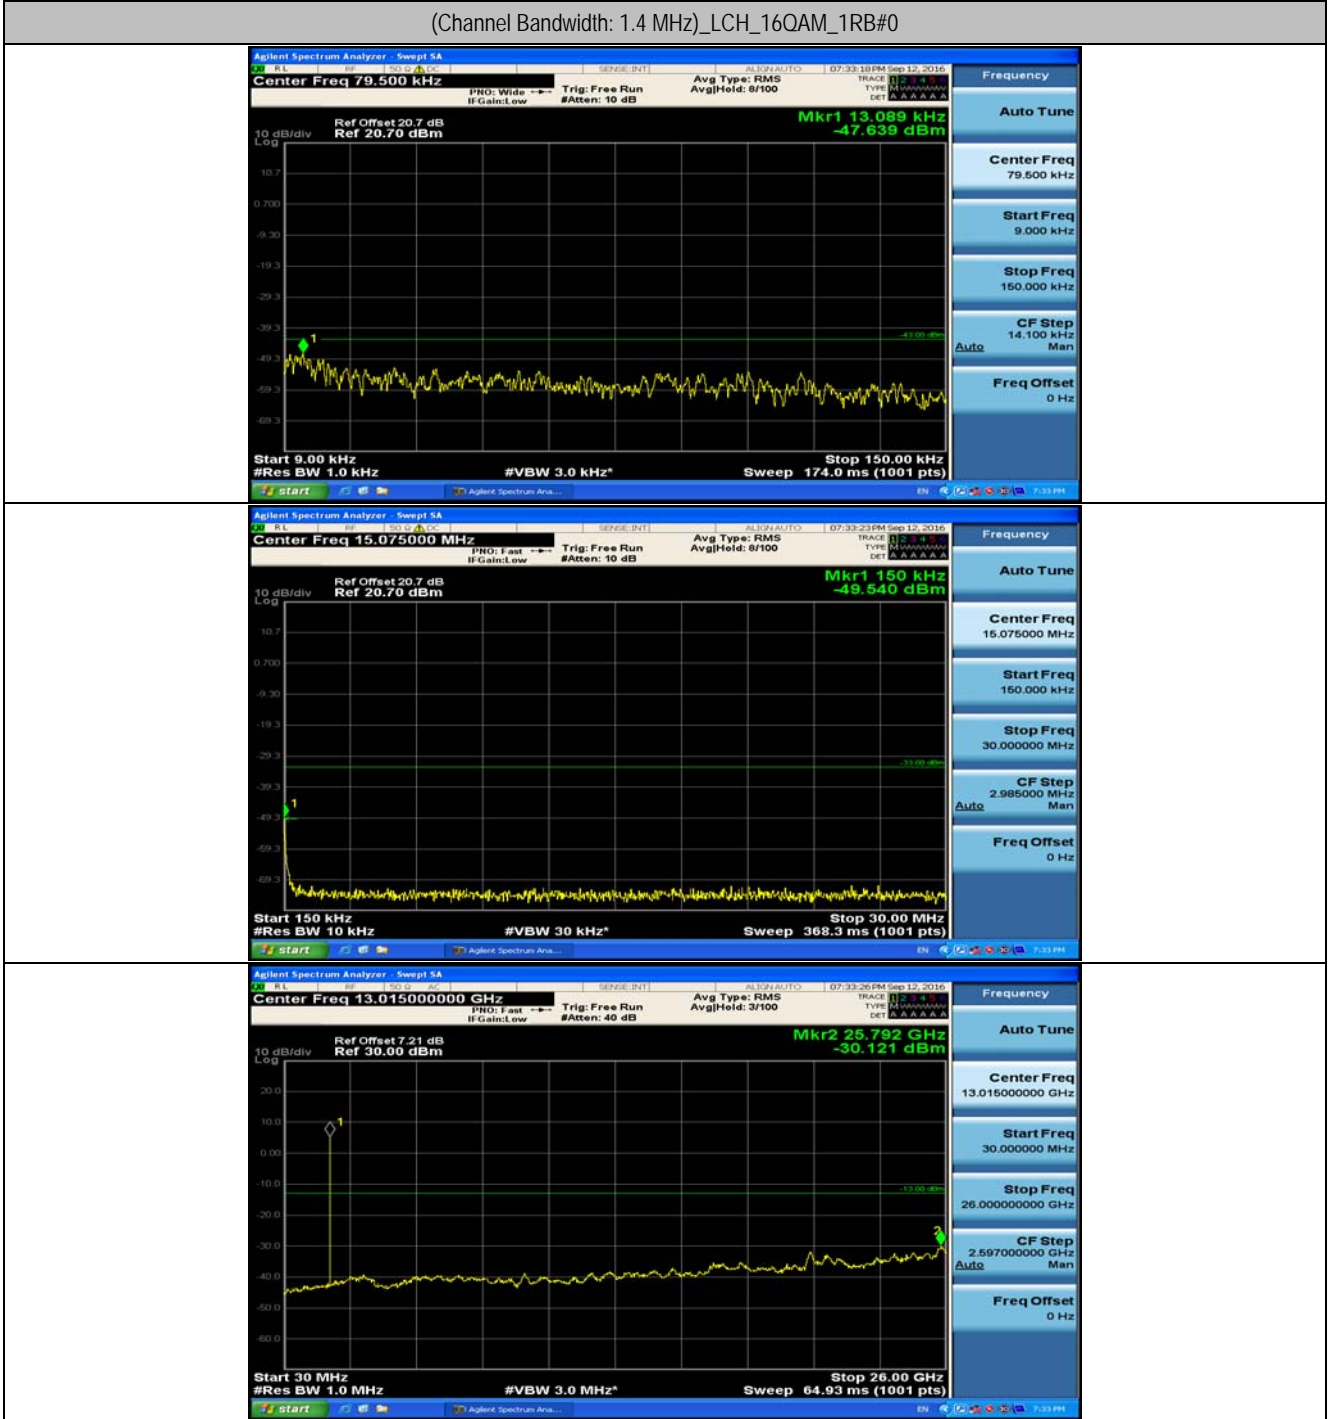

(Channel Bandwidth:20 MHz)_HCH_16QAM_100RB#0

Conducted Spurious Emission

Test Graphs

Channel Bandwidth: 1.4 MHz

(Channel Bandwidth: 1.4 MHz)_MCH_QPSK_1RB#0

(Channel Bandwidth: 1.4 MHz)_HCH_OPSK_1RB#0

(Channel Bandwidth: 1.4 MHz)_LCH_16QAM_1RB#0

(Channel Bandwidth: 1.4 MHz)_MCH_16QAM_1RB#0