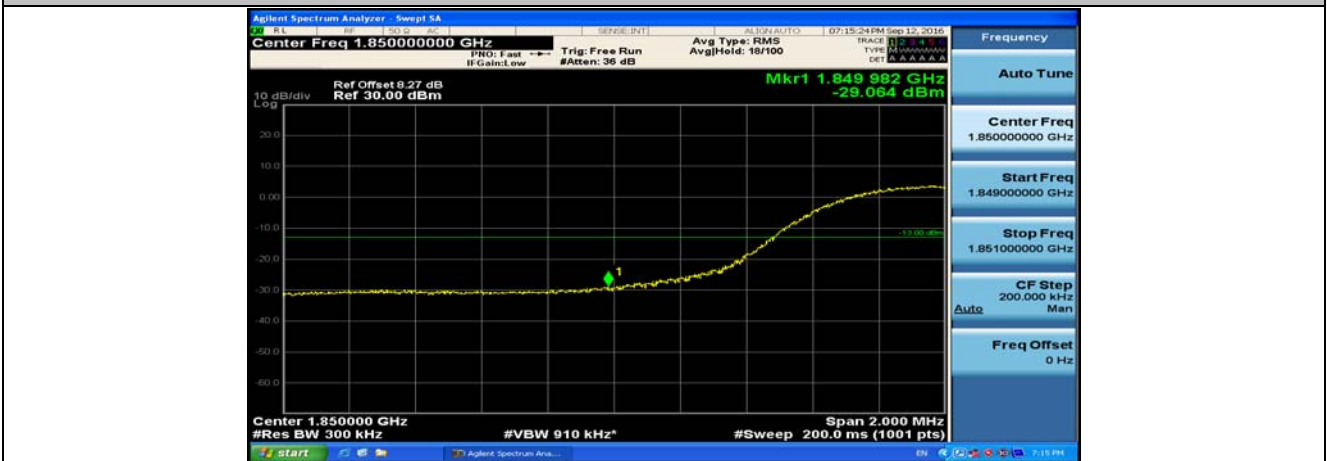

(Channel Bandwidth:15 MHz)_LCH_16QAM_75RB#0