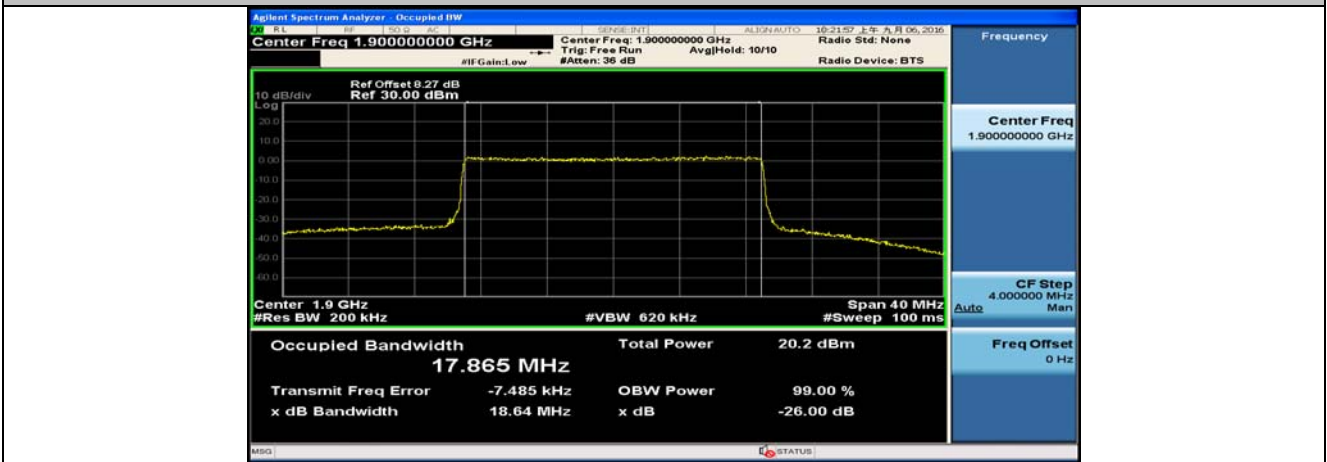

(Channel Bandwidth:20 MHz)_HCH_16QAM_100RB#0