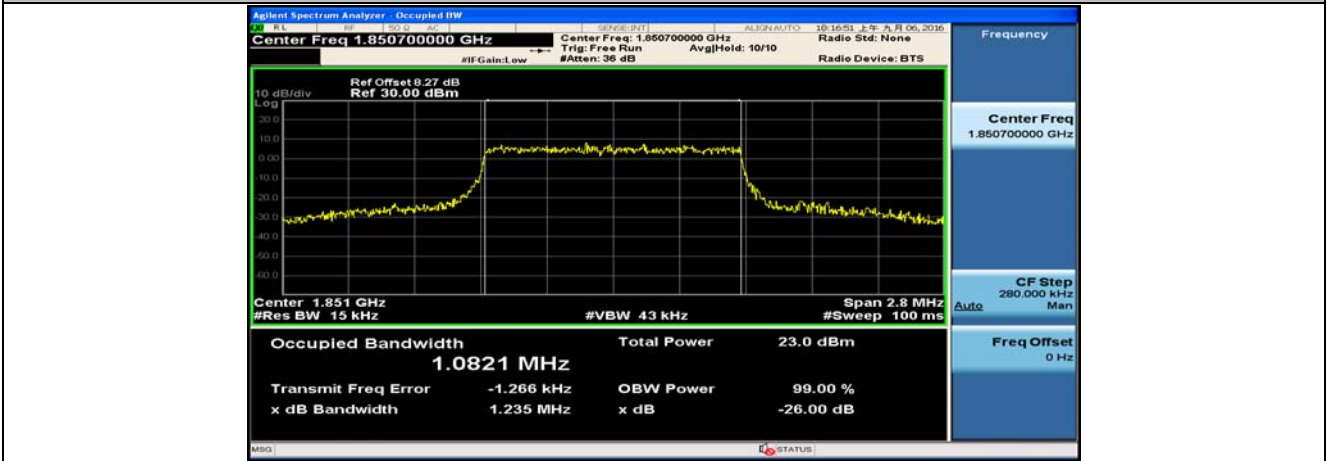

Test Graphs

Channel Bandwidth: 1.4 MHz

(Channel Bandwidth: 1.4 MHz)_LCH_16QAM_6RB#0

(Channel Bandwidth: 1.4 MHz)_MCH_16QAM_6RB#0

(Channel Bandwidth: 1.4 MHz)_HCH_16QAM_6RB#0

Channel Bandwidth: 3 MHz

(Channel Bandwidth: 3 MHz)_LCH_QPSK_15RB#0

(Channel Bandwidth: 3 MHz)_MCH_QPSK_15RB#0

(Channel Bandwidth: 3 MHz)_HCH_QPSK_15RB#0

(Channel Bandwidth: 3 MHz)_LCH_16QAM_15RB#0

(Channel Bandwidth: 3 MHz)_MCH_16QAM_15RB#0

(Channel Bandwidth: 3 MHz)_HCH_16QAM_15RB#0