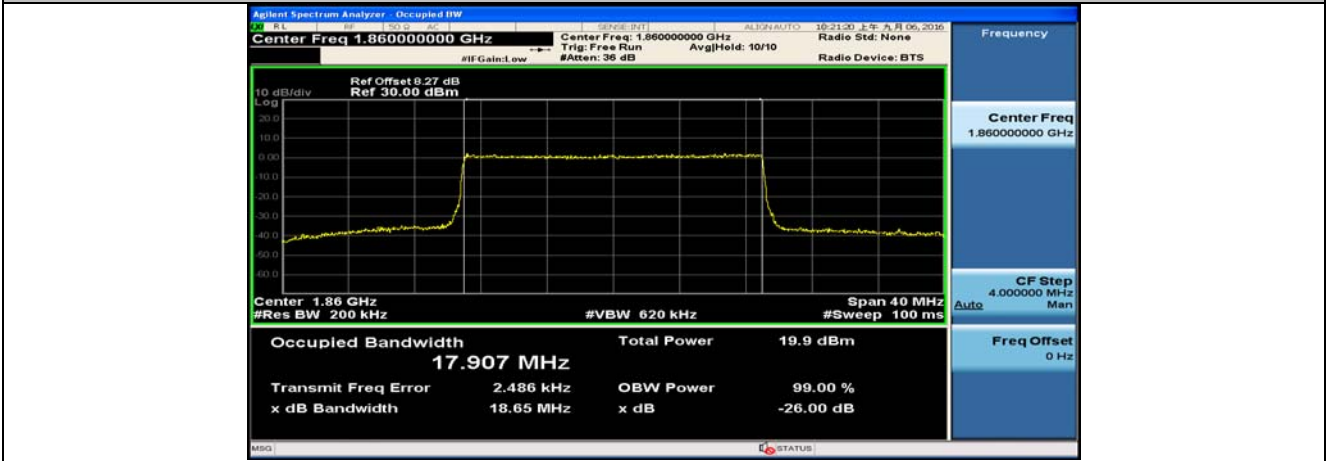

(Channel Bandwidth:15 MHz)_HCH_16QAM_75RB#0

Channel Bandwidth: 20 MHz

(Channel Bandwidth:20 MHz)_LCH_QPSK_100RB#0

(Channel Bandwidth:20 MHz)_MCH_QPSK_100RB#0

(Channel Bandwidth:20 MHz)_HCH_QPSK_100RB#0

(Channel Bandwidth:20 MHz)_LCH_16QAM_100RB#0