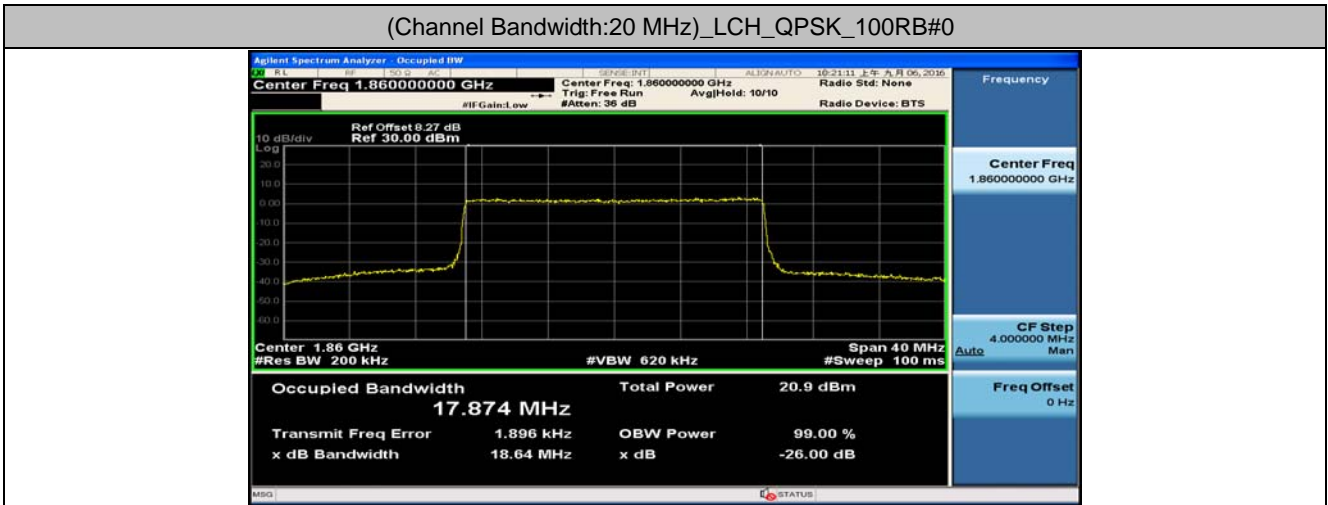

(Channel Bandwidth:20 MHz)_MCH_QPSK_100RB#0

Channel Bandwidth: 20 MHz

(Channel Bandwidth:20 MHz)_LCH_QPSK_100RB#0