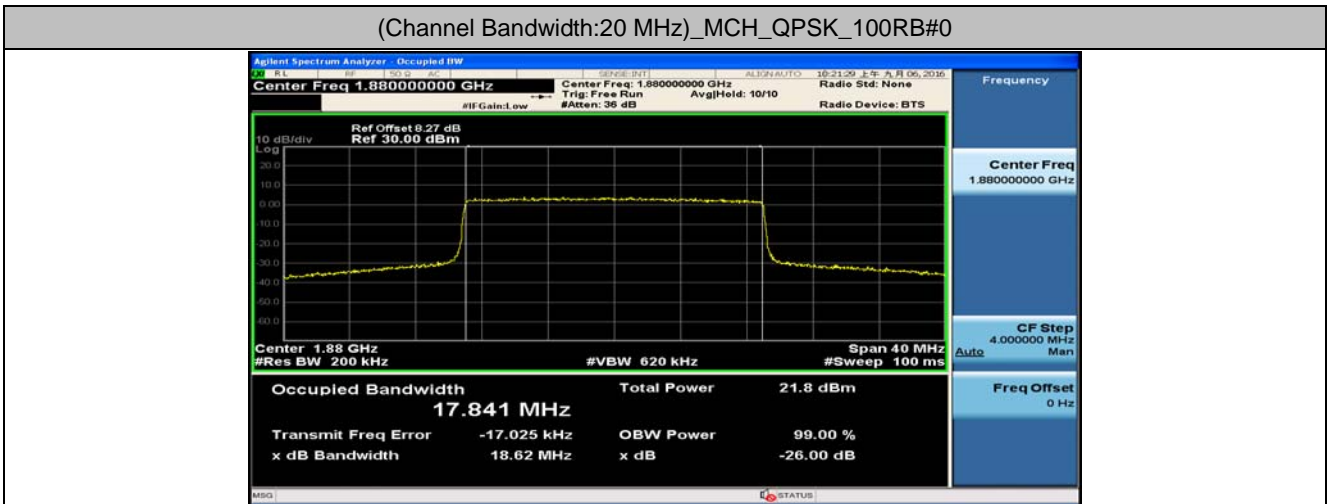

(Channel Bandwidth:15 MHz)_HCH_16QAM_75RB#0

Channel Bandwidth: 20 MHz

(Channel Bandwidth:20 MHz)_LCH_QPSK_100RB#0

(Channel Bandwidth:20 MHz)_MCH_QPSK_100RB#0

(Channel Bandwidth:20 MHz)_HCH_QPSK_100RB#0

(Channel Bandwidth:20 MHz)_LCH_16QAM_100RB#0