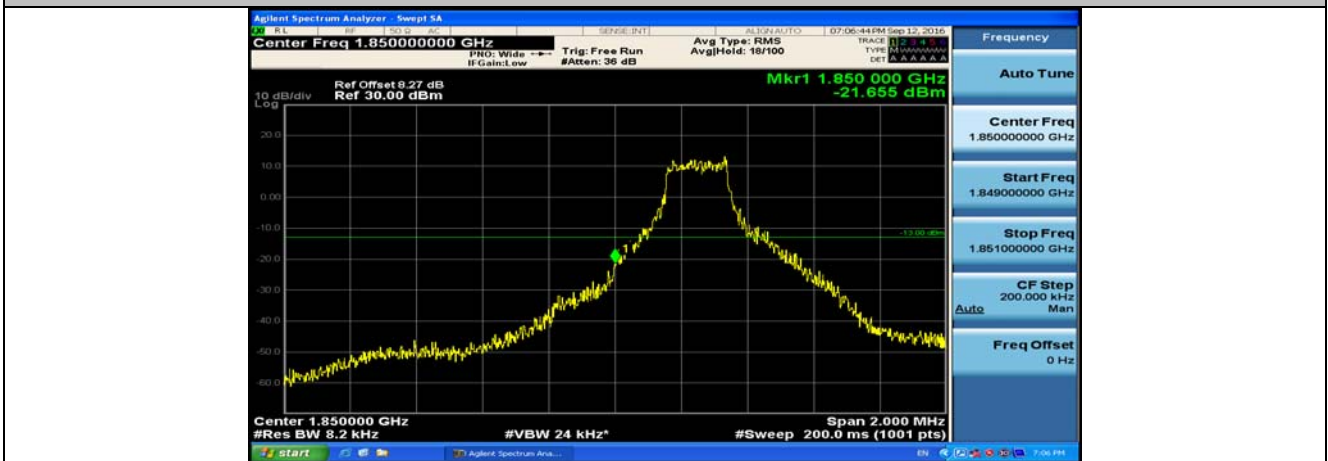

(Channel Bandwidth: 1.4 MHz)_LCH_16QAM_1RB#0