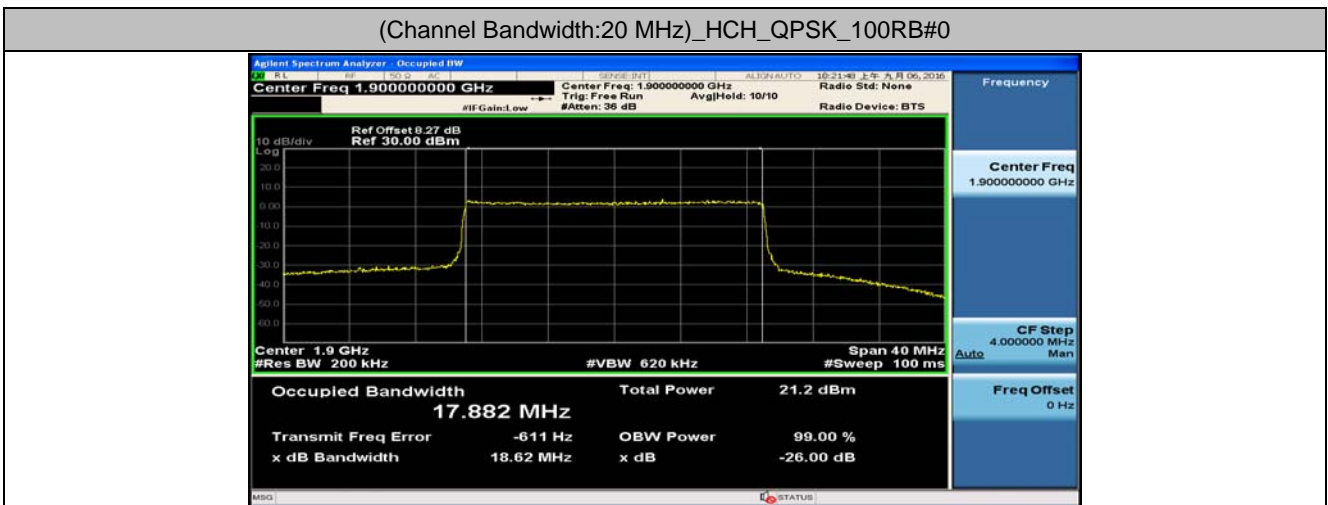

(Channel Bandwidth:15 MHz)_HCH_16QAM_75RB#0

Channel Bandwidth: 20 MHz

(Channel Bandwidth:20 MHz)_LCH_QPSK_100RB#0

(Channel Bandwidth:20 MHz)_MCH_QPSK_100RB#0

(Channel Bandwidth:20 MHz)_HCH_QPSK_100RB#0

(Channel Bandwidth:20 MHz)_LCH_16QAM_100RB#0