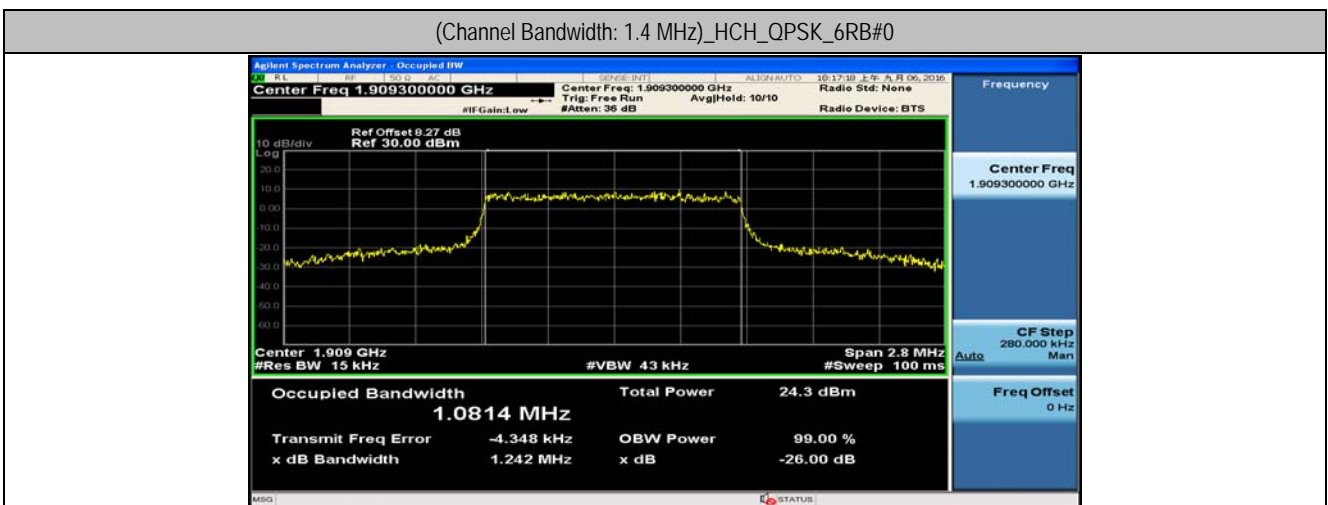

Test Graphs

Channel Bandwidth: 1.4 MHz

(Channel Bandwidth: 1.4 MHz)_LCH_16QAM_6RB#0

(Channel Bandwidth: 1.4 MHz)_MCH_16QAM_6RB#0

(Channel Bandwidth: 1.4 MHz)_HCH_16QAM_6RB#0

Channel Bandwidth: 3 MHz

(Channel Bandwidth: 3 MHz)_LCH_QPSK_15RB#0

(Channel Bandwidth: 3 MHz)_MCH_QPSK_15RB#0

(Channel Bandwidth: 3 MHz)_HCH_QPSK_15RB#0

(Channel Bandwidth: 3 MHz)_LCH_16QAM_15RB#0

(Channel Bandwidth: 3 MHz)_MCH_16QAM_15RB#0

(Channel Bandwidth: 3 MHz)_HCH_16QAM_15RB#0