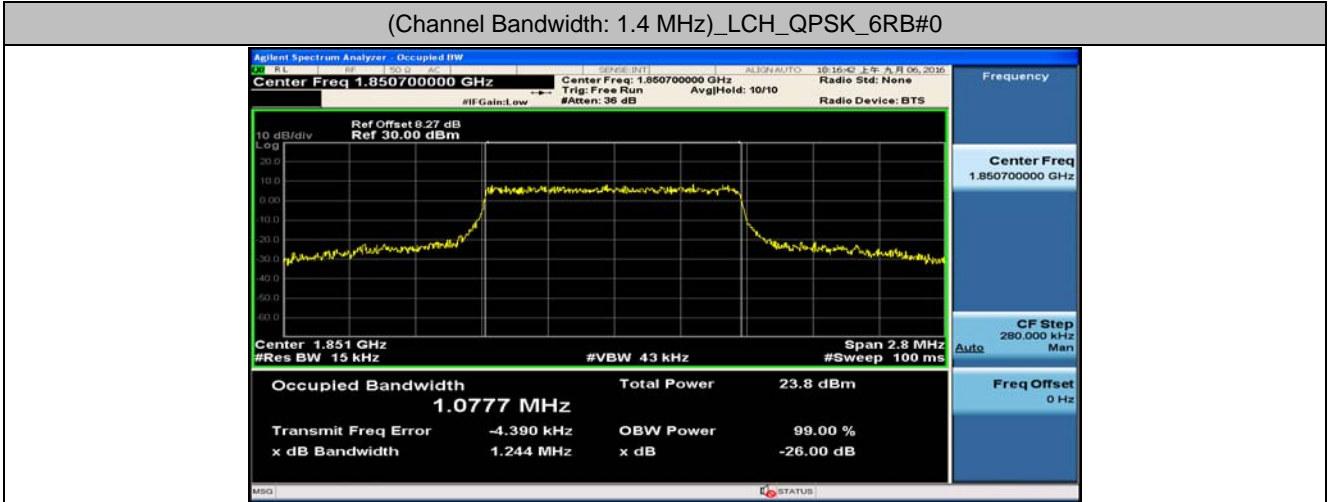

Test Graphs

Channel Bandwidth: 1.4 MHz

(Channel Bandwidth: 1.4 MHz)_LCH_16QAM_6RB#0

(Channel Bandwidth: 1.4 MHz)_MCH_16QAM_6RB#0

(Channel Bandwidth: 1.4 MHz)_HCH_16QAM_6RB#0

Channel Bandwidth: 3 MHz

(Channel Bandwidth: 3 MHz)_LCH_QPSK_15RB#0

(Channel Bandwidth: 3 MHz)_MCH_QPSK_15RB#0

(Channel Bandwidth: 3 MHz)_HCH_QPSK_15RB#0

(Channel Bandwidth: 3 MHz)_LCH_16QAM_15RB#0

(Channel Bandwidth: 3 MHz)_MCH_16QAM_15RB#0

(Channel Bandwidth: 3 MHz)_HCH_16QAM_15RB#0