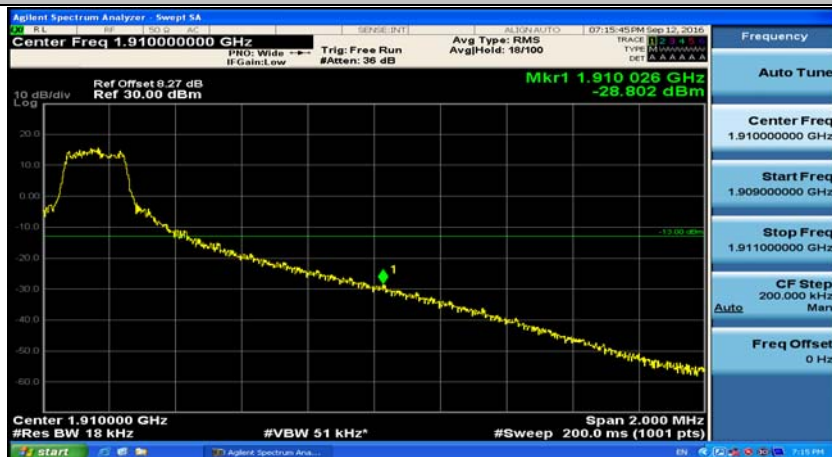

Channel Bandwidth: 15 MHz

(Channel Bandwidth:15 MHz)_LCH_QPSK_1RB#0

(Channel Bandwidth:15 MHz)_LCH_QPSK_75RB#0

(Channel Bandwidth:15 MHz)_HCH_QPSK_1RB#74

(Channel Bandwidth:15 MHz)_HCH_QPSK_75RB#0

(Channel Bandwidth:15 MHz)_LCH_16QAM_1RB#0