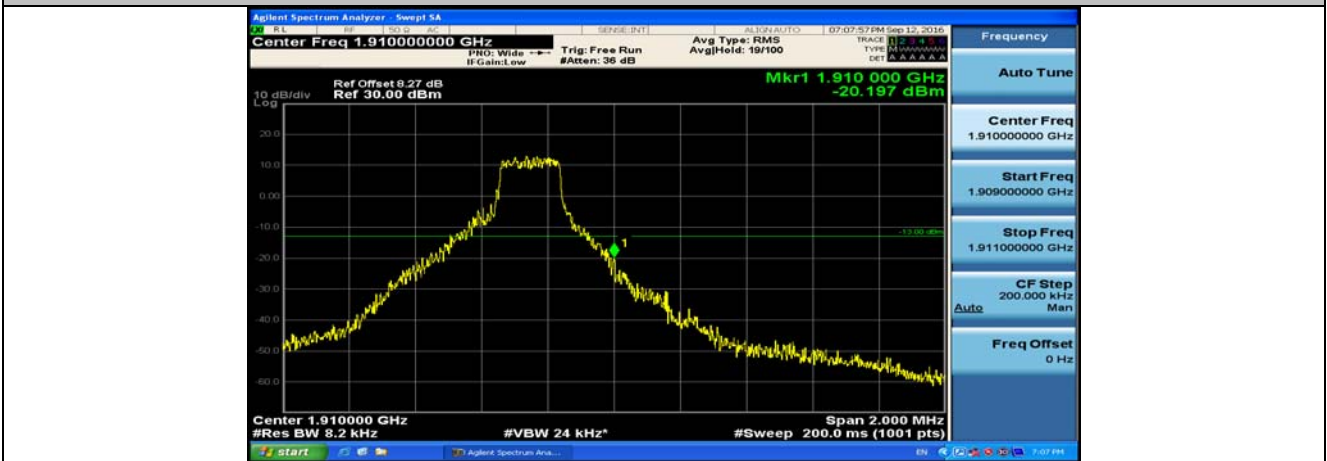

(Channel Bandwidth: 1.4 MHz)_HCH_QPSK_1RB#5

(Channel Bandwidth: 1.4 MHz)_HCH_QPSK_6RB#0

(Channel Bandwidth: 1.4 MHz)_LCH_16QAM_1RB#0

(Channel Bandwidth: 1.4 MHz)_LCH_16QAM_6RB#0

(Channel Bandwidth: 1.4 MHz)_HCH_16QAM_1RB#5