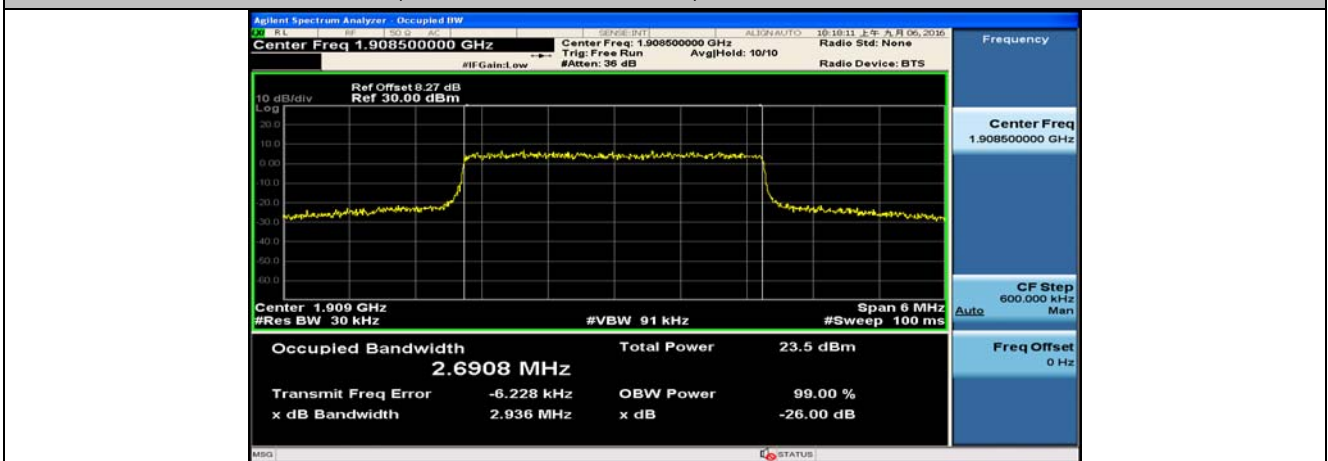

Test Graphs

Channel Bandwidth: 1.4 MHz

(Channel Bandwidth: 1.4 MHz)_LCH_16QAM_6RB#0

(Channel Bandwidth: 1.4 MHz)_MCH_16QAM_6RB#0

(Channel Bandwidth: 1.4 MHz)_HCH_16QAM_6RB#0

Channel Bandwidth: 3 MHz

(Channel Bandwidth: 3 MHz)_LCH_QPSK_15RB#0

(Channel Bandwidth: 3 MHz)_MCH_QPSK_15RB#0

(Channel Bandwidth: 3 MHz)_HCH_QPSK_15RB#0

(Channel Bandwidth: 3 MHz)_LCH_16QAM_15RB#0

(Channel Bandwidth: 3 MHz)_MCH_16QAM_15RB#0

(Channel Bandwidth: 3 MHz)_HCH_16QAM_15RB#0

Channel Bandwidth: 5 MHz

(Channel Bandwidth: 5 MHz)_LCH_QPSK_25RB#0

(Channel Bandwidth: 5 MHz)_MCH_QPSK_25RB#0

(Channel Bandwidth: 5 MHz)_HCH_QPSK_25RB#0

(Channel Bandwidth: 5 MHz)_LCH_16QAM_25RB#0

(Channel Bandwidth: 5 MHz)_MCH_16QAM_25RB#0