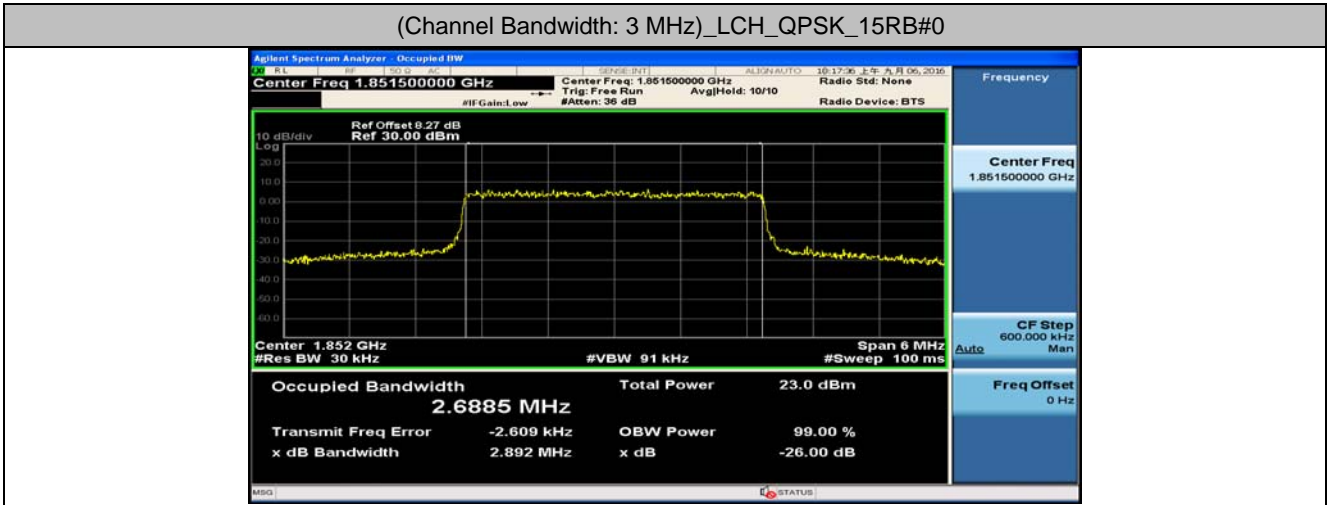

Test Graphs

Channel Bandwidth: 1.4 MHz

(Channel Bandwidth: 1.4 MHz)_LCH_16QAM_6RB#0

(Channel Bandwidth: 1.4 MHz)_MCH_16QAM_6RB#0

(Channel Bandwidth: 1.4 MHz)_HCH_16QAM_6RB#0

Channel Bandwidth: 3 MHz

(Channel Bandwidth: 3 MHz)_LCH_QPSK_15RB#0

(Channel Bandwidth: 3 MHz)_MCH_QPSK_15RB#0

(Channel Bandwidth: 3 MHz)_HCH_QPSK_15RB#0

(Channel Bandwidth: 3 MHz)_LCH_16QAM_15RB#0

(Channel Bandwidth: 3 MHz)_MCH_16QAM_15RB#0

(Channel Bandwidth: 3 MHz)_HCH_16QAM_15RB#0