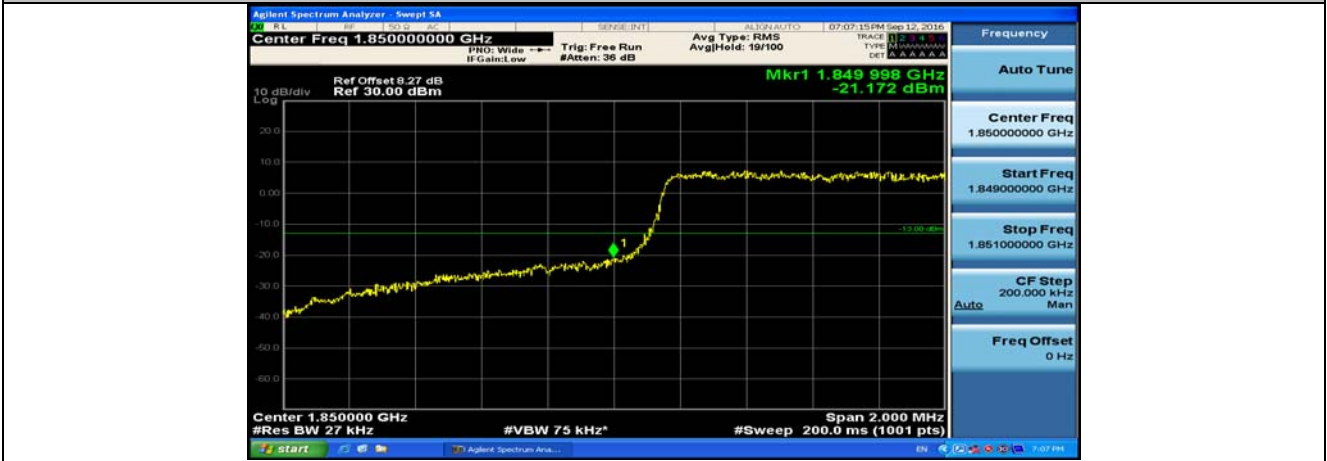

(Channel Bandwidth: 1.4 MHz)_HCH_QPSK_1RB#5

(Channel Bandwidth: 1.4 MHz)_HCH_QPSK_6RB#0

(Channel Bandwidth: 1.4 MHz)_LCH_16QAM_1RB#0

(Channel Bandwidth: 1.4 MHz)_LCH_16QAM_6RB#0

(Channel Bandwidth: 1.4 MHz)_HCH_16QAM_1RB#5