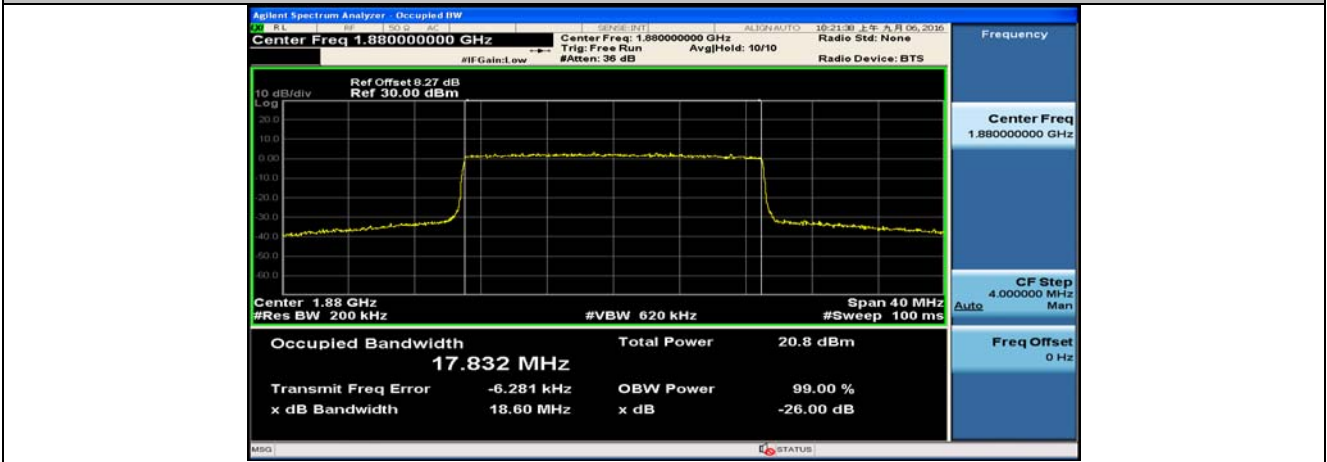

(Channel Bandwidth:15 MHz)_HCH_16QAM_75RB#0

Channel Bandwidth: 20 MHz

(Channel Bandwidth:20 MHz)_LCH_QPSK_100RB#0

(Channel Bandwidth:20 MHz)_MCH_QPSK_100RB#0

(Channel Bandwidth:20 MHz)_HCH_QPSK_100RB#0

(Channel Bandwidth:20 MHz)_LCH_16QAM_100RB#0

(Channel Bandwidth:20 MHz)_MCH_16QAM_100RB#0

(Channel Bandwidth:20 MHz)_HCH_16QAM_100RB#0

Band Edge

Test Graphs

Channel Bandwidth: 1.4 MHz

(Channel Bandwidth: 1.4 MHz)_LCH_QPSK_1RB#0

(Channel Bandwidth: 1.4 MHz)_LCH_QPSK_6RB#0