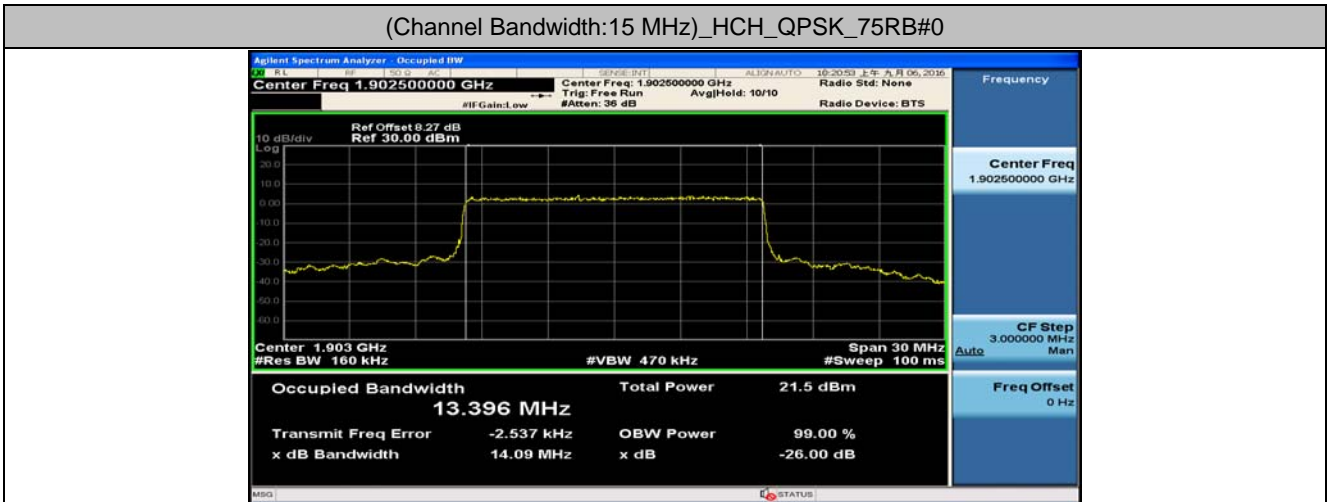

(Channel Bandwidth: 5 MHz)_HCH_16QAM_25RB#0

Channel Bandwidth: 10 MHz

Channel Bandwidth: 10 MHz_LCH_16QAM_50RB#0

Channel Bandwidth: 10 MHz_MCH_16QAM_50RB#0

Channel Bandwidth: 10 MHz_HCH_16QAM_50RB#0

Channel Bandwidth: 15 MHz

(Channel Bandwidth:15 MHz)_LCH_QPSK_75RB#0

(Channel Bandwidth:15 MHz)_MCH_QPSK_75RB#0

(Channel Bandwidth:15 MHz)_HCH_QPSK_75RB#0

(Channel Bandwidth:15 MHz)_LCH_16QAM_75RB#0

(Channel Bandwidth:15 MHz)_MCH_16QAM_75RB#0