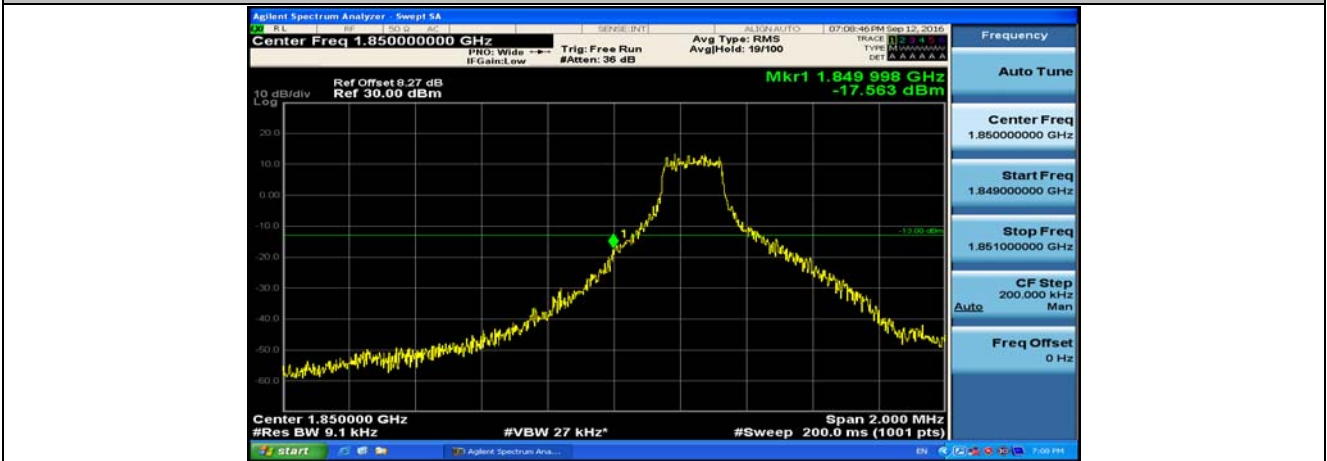

(Channel Bandwidth: 3 MHz)_LCH_16QAM_1RB#0