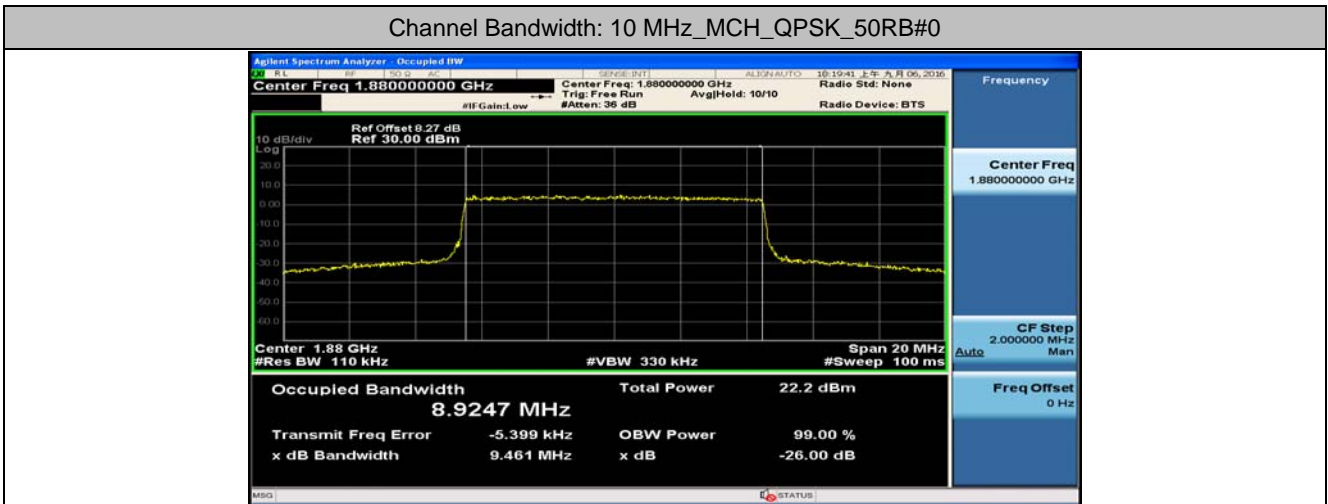

Channel Bandwidth: 5 MHz

(Channel Bandwidth: 5 MHz)_LCH_QPSK_25RB#0

(Channel Bandwidth: 5 MHz)_MCH_QPSK_25RB#0

(Channel Bandwidth: 5 MHz)_HCH_QPSK_25RB#0

(Channel Bandwidth: 5 MHz)_LCH_16QAM_25RB#0

(Channel Bandwidth: 5 MHz)_MCH_16QAM_25RB#0

(Channel Bandwidth: 5 MHz)_HCH_16QAM_25RB#0

Channel Bandwidth: 10 MHz

Channel Bandwidth: 10 MHz_LCH_16QAM_50RB#0

Channel Bandwidth: 10 MHz_MCH_16QAM_50RB#0

Channel Bandwidth: 10 MHz_HCH_16QAM_50RB#0

Channel Bandwidth: 15 MHz