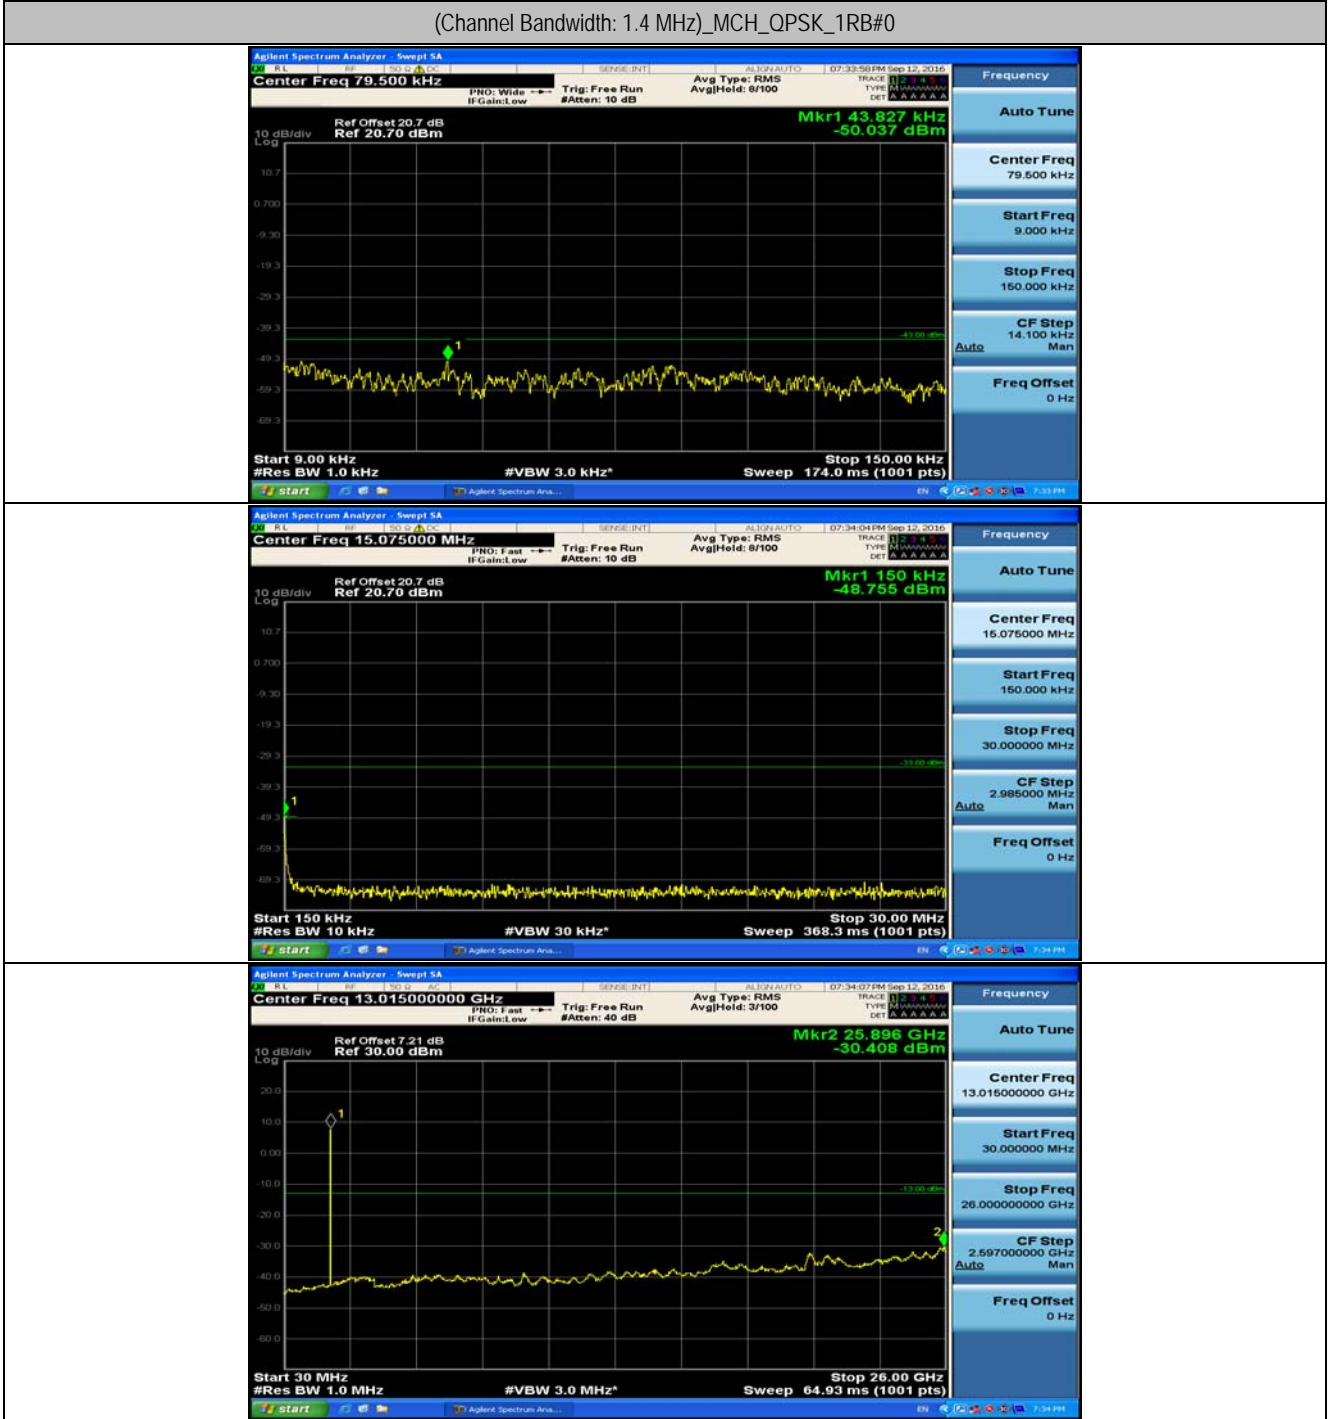

(Channel Bandwidth:20 MHz)_HCH_16QAM_100RB#0

Conducted Spurious Emission

Test Graphs

Channel Bandwidth: 1.4 MHz

(Channel Bandwidth: 1.4 MHz)_MCH_QPSK_1RB#0

(Channel Bandwidth: 1.4 MHz)_HCH_OPSK_1RB#0

(Channel Bandwidth: 1.4 MHz)_LCH_16QAM_1RB#0

(Channel Bandwidth: 1.4 MHz)_MCH_16QAM_1RB#0