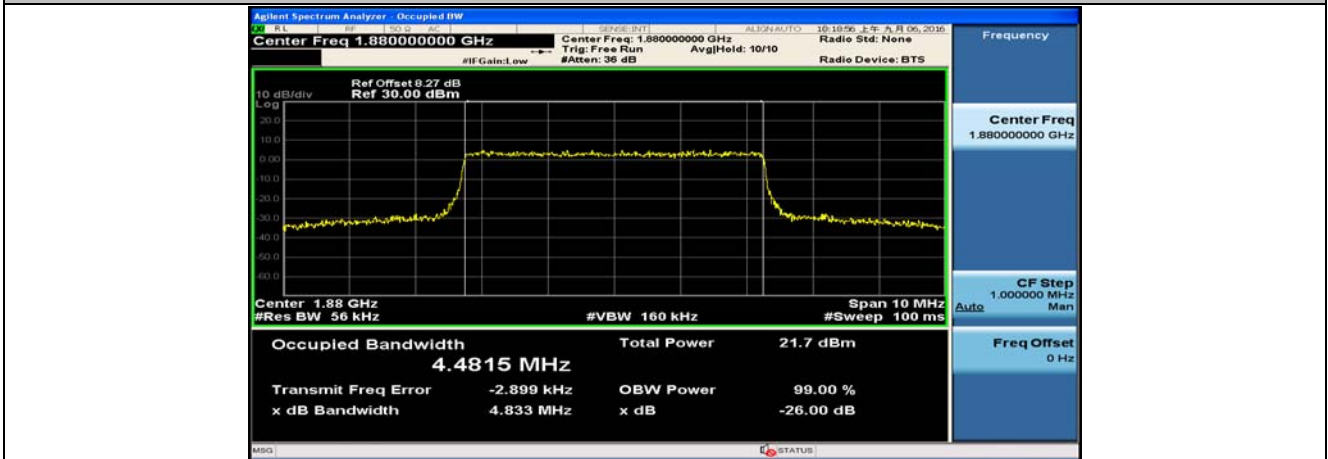

Channel Bandwidth: 5 MHz

(Channel Bandwidth: 5 MHz)_LCH_QPSK_25RB#0

(Channel Bandwidth: 5 MHz)_MCH_QPSK_25RB#0

(Channel Bandwidth: 5 MHz)_HCH_QPSK_25RB#0

(Channel Bandwidth: 5 MHz)_LCH_16QAM_25RB#0

(Channel Bandwidth: 5 MHz)_MCH_16QAM_25RB#0

(Channel Bandwidth: 5 MHz)_HCH_16QAM_25RB#0

Channel Bandwidth: 10 MHz

Channel Bandwidth: 10 MHz_LCH_16QAM_50RB#0

Channel Bandwidth: 10 MHz_MCH_16QAM_50RB#0

Channel Bandwidth: 10 MHz_HCH_16QAM_50RB#0

Channel Bandwidth: 15 MHz