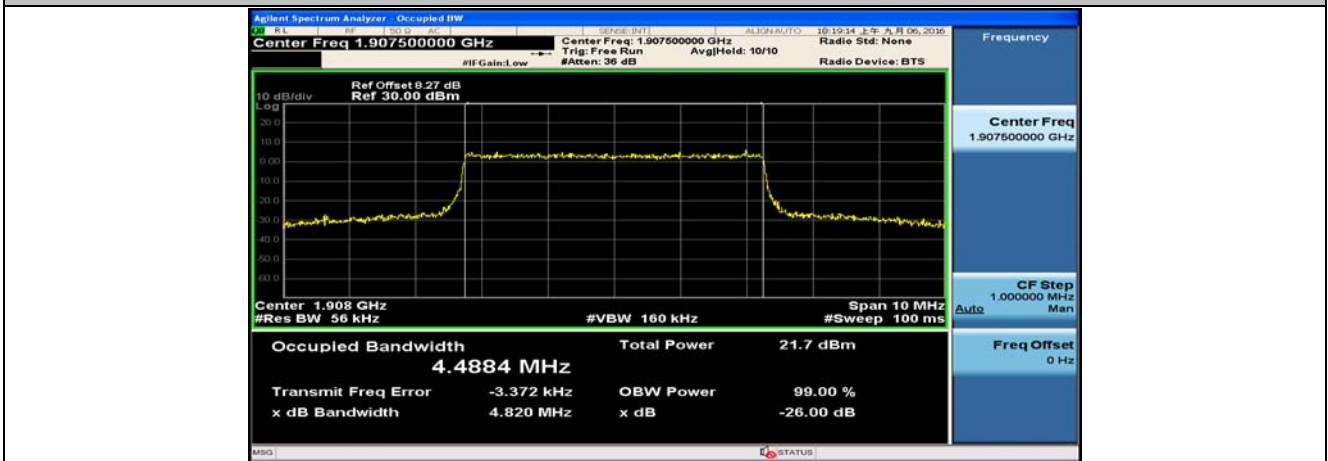

Channel Bandwidth: 5 MHz

(Channel Bandwidth: 5 MHz)_LCH_QPSK_25RB#0

(Channel Bandwidth: 5 MHz)_MCH_QPSK_25RB#0

(Channel Bandwidth: 5 MHz)_HCH_QPSK_25RB#0

(Channel Bandwidth: 5 MHz)_LCH_16QAM_25RB#0

(Channel Bandwidth: 5 MHz)_MCH_16QAM_25RB#0

(Channel Bandwidth: 5 MHz)_HCH_16QAM_25RB#0

Channel Bandwidth: 10 MHz

Channel Bandwidth: 10 MHz_LCH_16QAM_50RB#0

Channel Bandwidth: 10 MHz_MCH_16QAM_50RB#0

Channel Bandwidth: 10 MHz_HCH_16QAM_50RB#0

Channel Bandwidth: 15 MHz