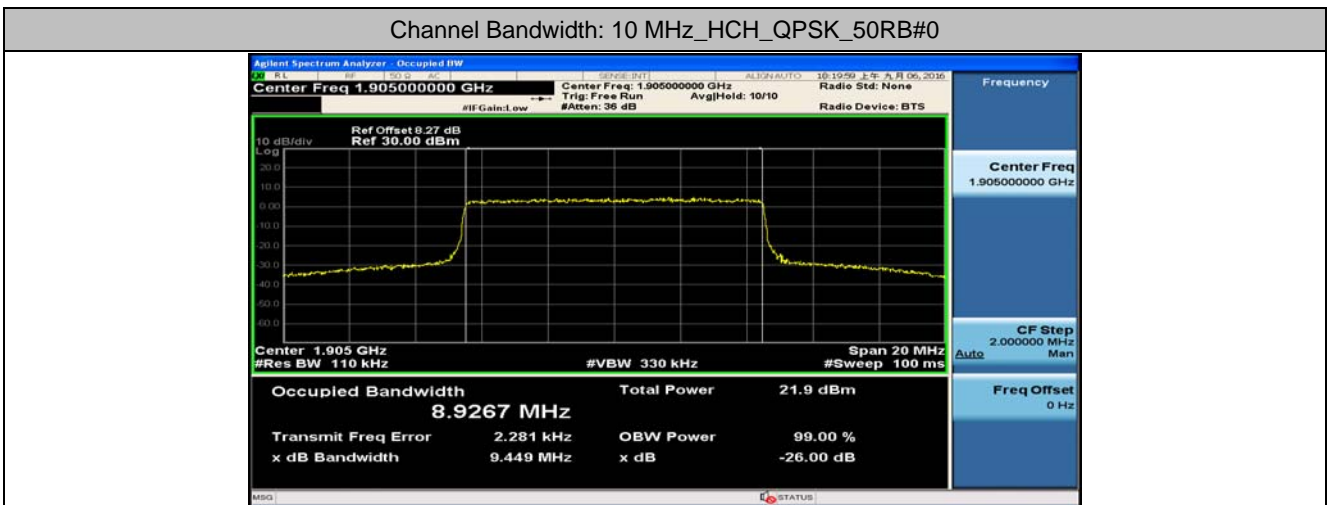

Channel Bandwidth: 5 MHz

(Channel Bandwidth: 5 MHz)_LCH_QPSK_25RB#0

(Channel Bandwidth: 5 MHz)_MCH_QPSK_25RB#0

(Channel Bandwidth: 5 MHz)_HCH_QPSK_25RB#0

(Channel Bandwidth: 5 MHz)_LCH_16QAM_25RB#0

(Channel Bandwidth: 5 MHz)_MCH_16QAM_25RB#0

(Channel Bandwidth: 5 MHz)_HCH_16QAM_25RB#0

Channel Bandwidth: 10 MHz

Channel Bandwidth: 10 MHz_LCH_16QAM_50RB#0

Channel Bandwidth: 10 MHz_MCH_16QAM_50RB#0

Channel Bandwidth: 10 MHz_HCH_16QAM_50RB#0

Channel Bandwidth: 15 MHz