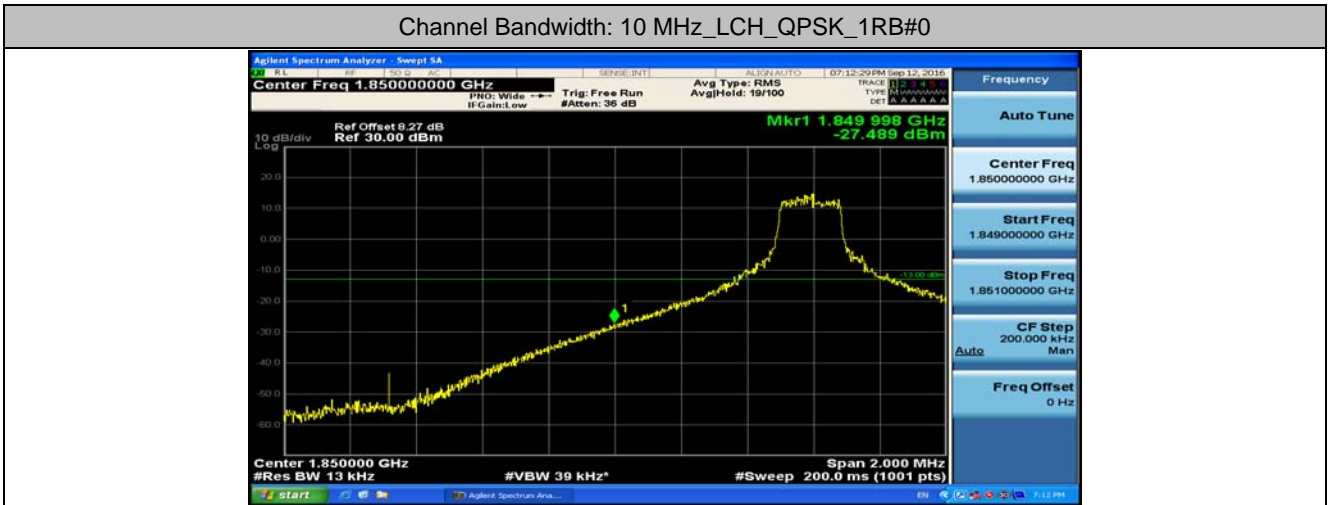

Channel Bandwidth: 10 MHz