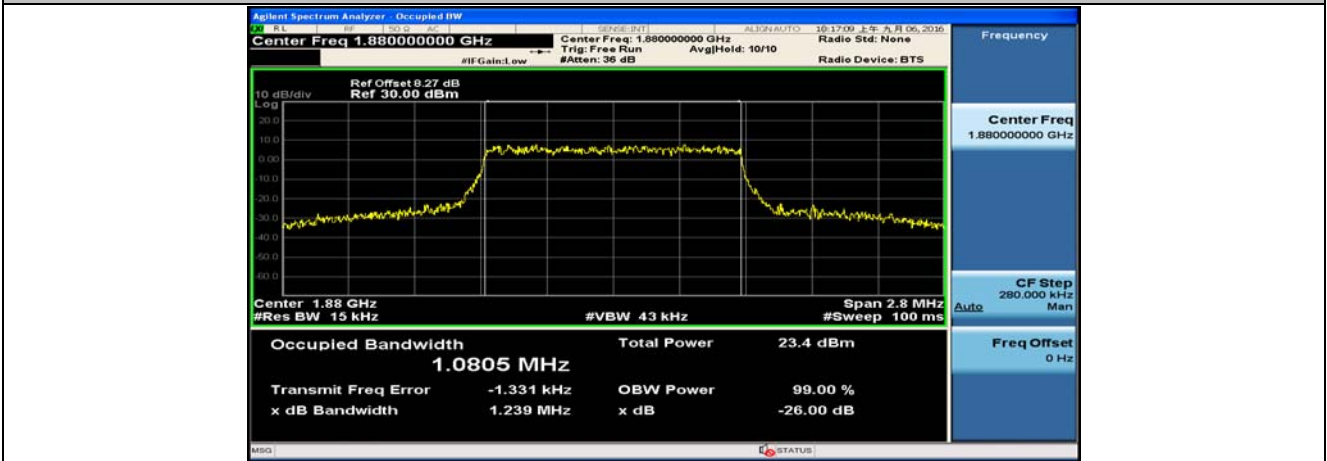

Test Graphs

Channel Bandwidth: 1.4 MHz

(Channel Bandwidth: 1.4 MHz)_LCH_16QAM_6RB#0

(Channel Bandwidth: 1.4 MHz)_MCH_16QAM_6RB#0

(Channel Bandwidth: 1.4 MHz)_HCH_16QAM_6RB#0

Channel Bandwidth: 3 MHz

(Channel Bandwidth: 3 MHz)_LCH_QPSK_15RB#0

(Channel Bandwidth: 3 MHz)_MCH_QPSK_15RB#0

(Channel Bandwidth: 3 MHz)_HCH_QPSK_15RB#0

(Channel Bandwidth: 3 MHz)_LCH_16QAM_15RB#0

(Channel Bandwidth: 3 MHz)_MCH_16QAM_15RB#0

(Channel Bandwidth: 3 MHz)_HCH_16QAM_15RB#0