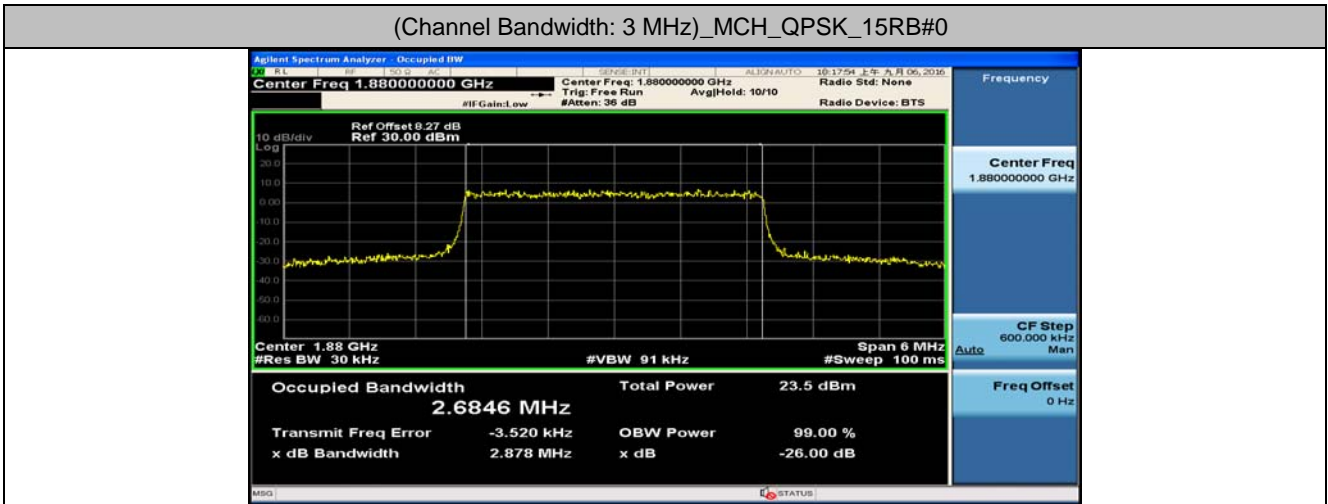

Test Graphs

Channel Bandwidth: 1.4 MHz

(Channel Bandwidth: 1.4 MHz)_LCH_16QAM_6RB#0

(Channel Bandwidth: 1.4 MHz)_MCH_16QAM_6RB#0

(Channel Bandwidth: 1.4 MHz)_HCH_16QAM_6RB#0

Channel Bandwidth: 3 MHz

(Channel Bandwidth: 3 MHz)_LCH_QPSK_15RB#0

(Channel Bandwidth: 3 MHz)_MCH_QPSK_15RB#0

(Channel Bandwidth: 3 MHz)_HCH_QPSK_15RB#0

(Channel Bandwidth: 3 MHz)_LCH_16QAM_15RB#0

(Channel Bandwidth: 3 MHz)_MCH_16QAM_15RB#0

(Channel Bandwidth: 3 MHz)_HCH_16QAM_15RB#0