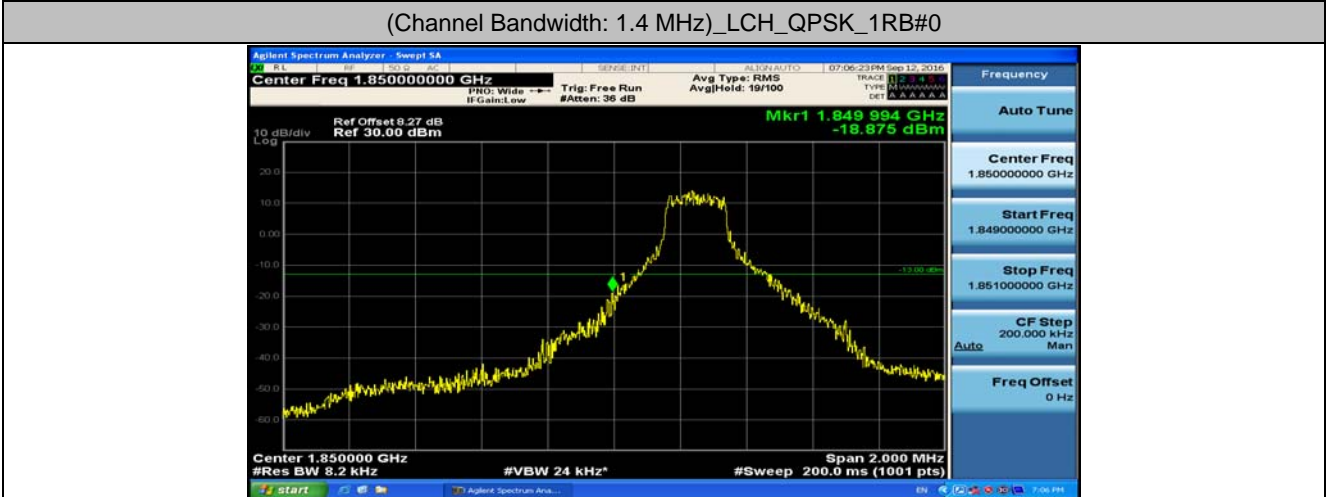

(Channel Bandwidth:20 MHz)_MCH_16QAM_100RB#0

(Channel Bandwidth:20 MHz)_HCH_16QAM_100RB#0

Band Edge

Test Graphs

Channel Bandwidth: 1.4 MHz

(Channel Bandwidth: 1.4 MHz)_LCH_QPSK_1RB#0

(Channel Bandwidth: 1.4 MHz)_LCH_QPSK_6RB#0