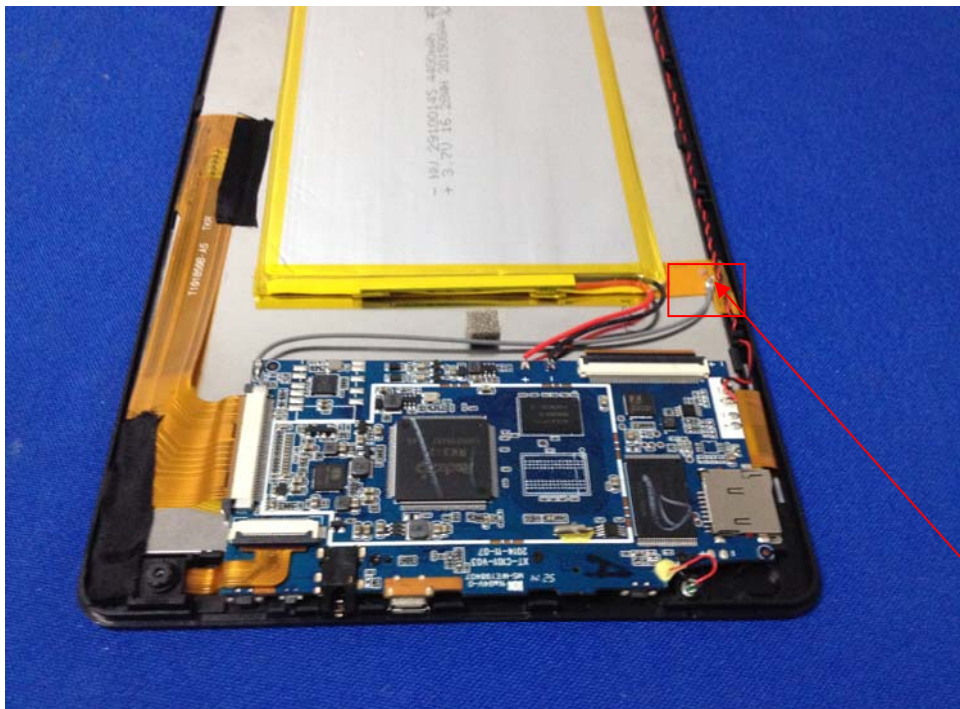

Model: PLT1065G

Internal Photos

Antenna