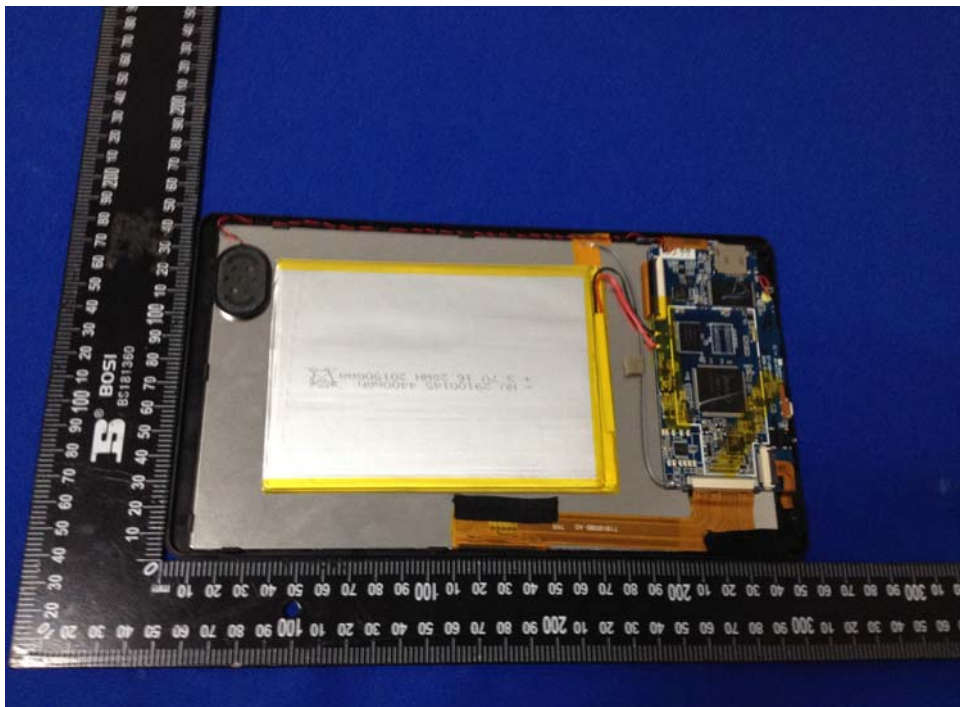

Model: PLT1065G

Internal Photos

Antenna