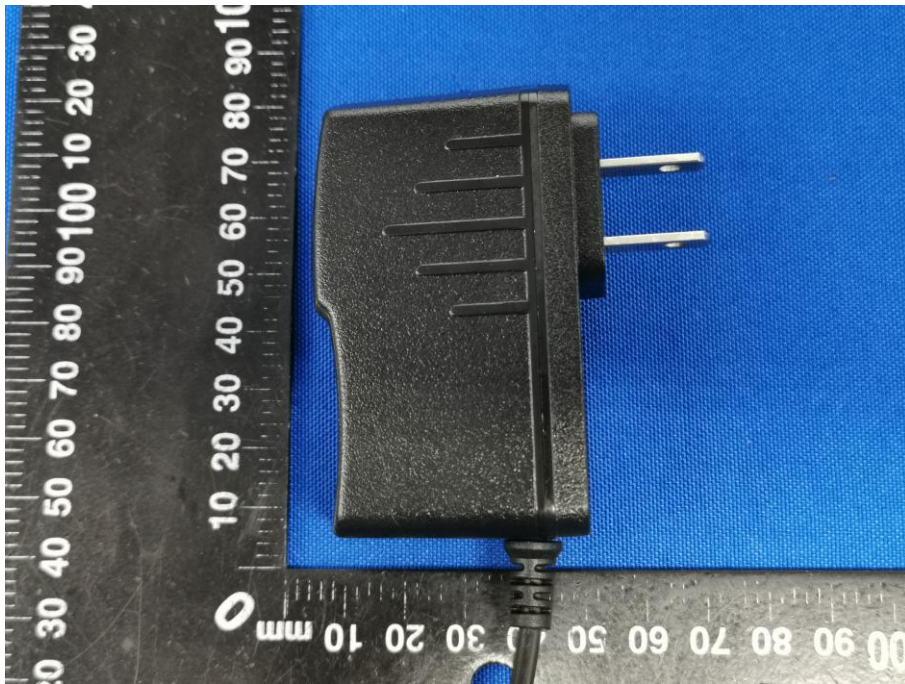

Appendix B: Photographs of EUT

Product: TABLET PC

Model: SC-813

External Photos

AC/DC ADAPTER

MODEL:HJ-050200U

INPUT:AC100-240V~

50/60Hz 0.6A Max

OUTPUT: 5V \equiv 2A (VI)

MADE IN CHINA
Shenzhen Hongjun Electronics Co., Ltd.
Manufactured date: August.2019