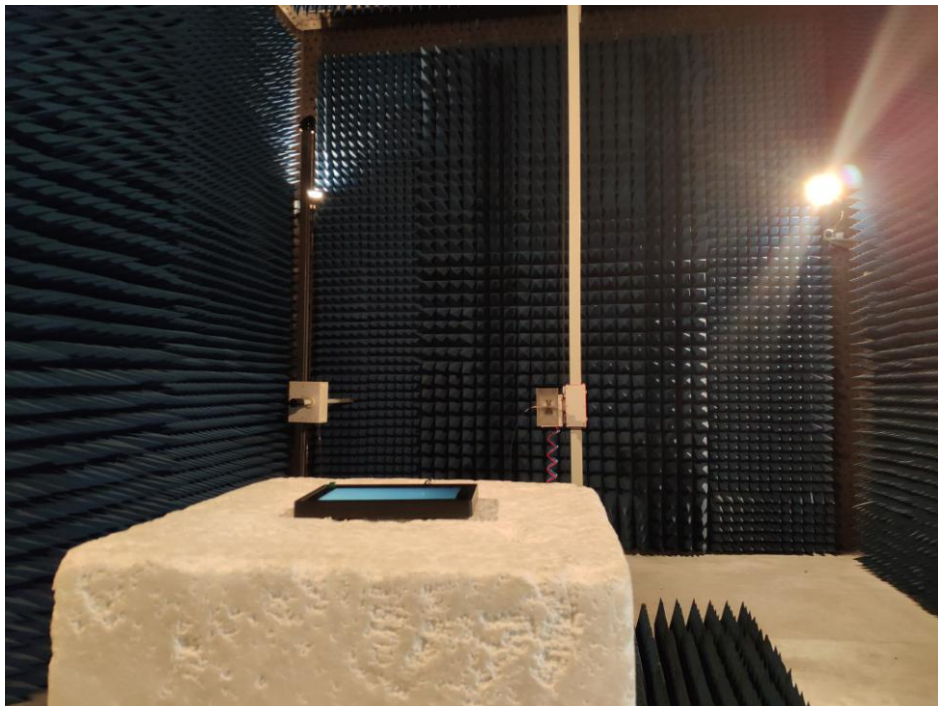

## Appendix B: Photographs of Test Setup

Product: Social Photo Frame

Model: HN-DPF7001

Radiated Emission

## Conducted Emission